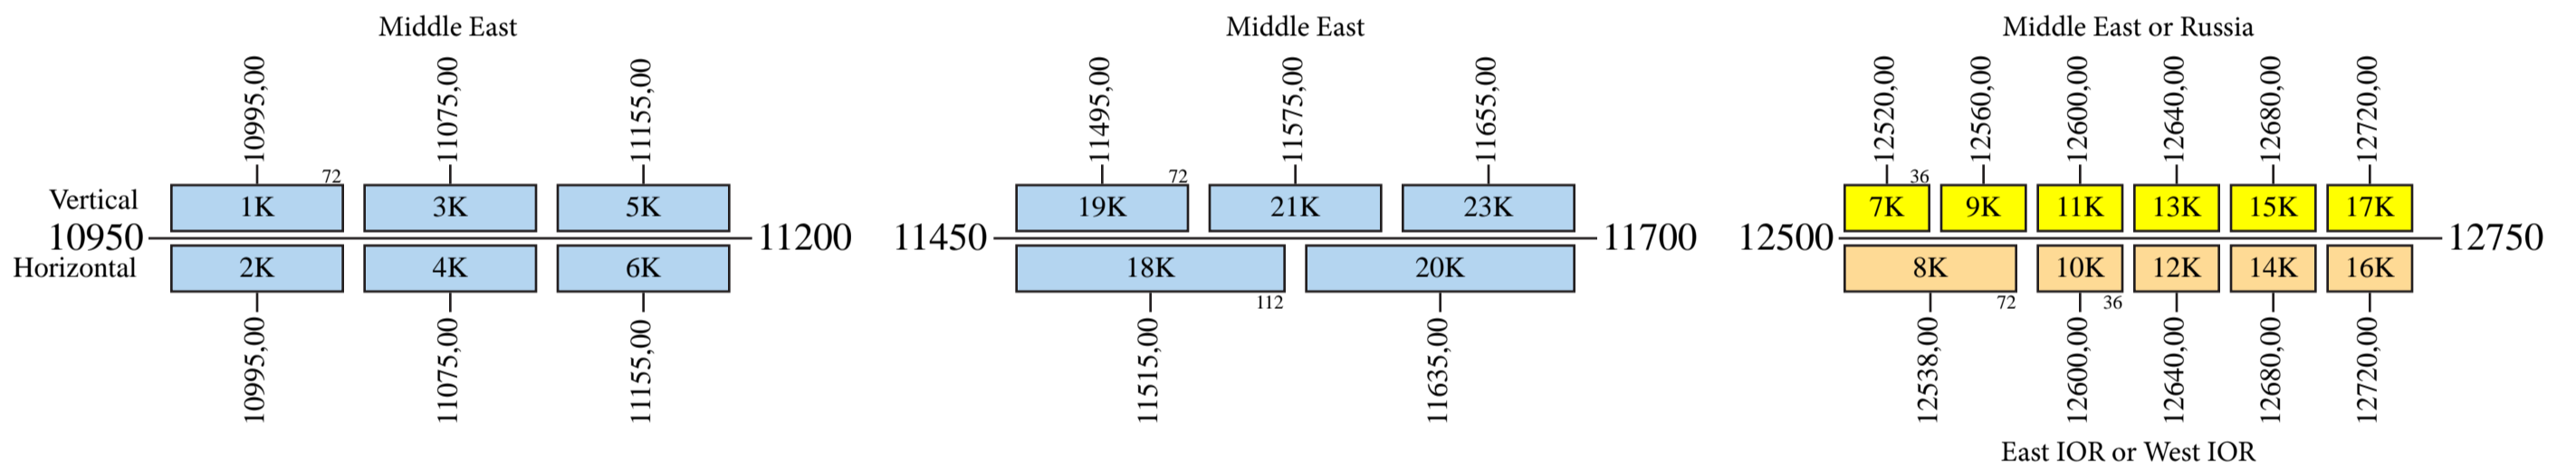

Intelsat 15

Frequency Plan

Uplink

Downlink

- Command 1: 14002,00 H Global
- Command 2: 14004,50 H Global
- Command 3: 14002,00 L Global (Omni)
- Command 4: 14004,50 L Global (Omni)
- Command 5: 14002,00 L Global (WCAs)
- Command 6: 14004,50 L Global (WCAs)
- Telemetry 1: 11698,00 V Global
- Telemetry 2: 11699,00 V Global
- Telemetry 3: 11698,00 R Global (Omni)
- Telemetry 4: 11699,00 R Global (Omni)
- Telemetry 5: 11698,00 R Global (WCAs)
- Telemetry 6: 11699,00 R Global (WCAs)
- Beacon 1: 10951,00 H Global
- Beacon 2: 10952,00 V Global
- Beacon 3: 11451,00 H Global
- Beacon 4: 11451,50 V Global
- Beacon 5: 12748,00 V Global
- Beacon 6: 12749,00 H Global

Interconnect

Channel Uplink	Beam Uplink	Channel Downlink	Beam Downlink
1K to 7K,9K,11K,13K,15K,17K to 21K and 23K	Middle East	1K to 7K,9K,11K,13K,15K,17K to 21K and 23K	Middle East
7K,9K,11K,13K,15K and 17K	Russia	7K,9K,11K,13K,15K and 17K	
7K,9K,11K,13K,15K and 17K	Middle East	7K,9K,11K,13K,15K and 17K	Russia
7K,9K,11K,13K,15K and 17K	Russia	7K,9K,11K,13K,15K and 17K	
8K,10K,12K,14K and 16K	East IOR	8K,10K,12K,14K and 16K	East IOR
8K,10K,12K,14K and 16K	West IOR	8K,10K,12K,14K and 16K	
8K,10K,12K,14K and 16K	East IOR	8K,10K,12K,14K and 16K	West IOR
8K,10K,12K,14K and 16K	West IOR	8K,10K,12K,14K and 16K	