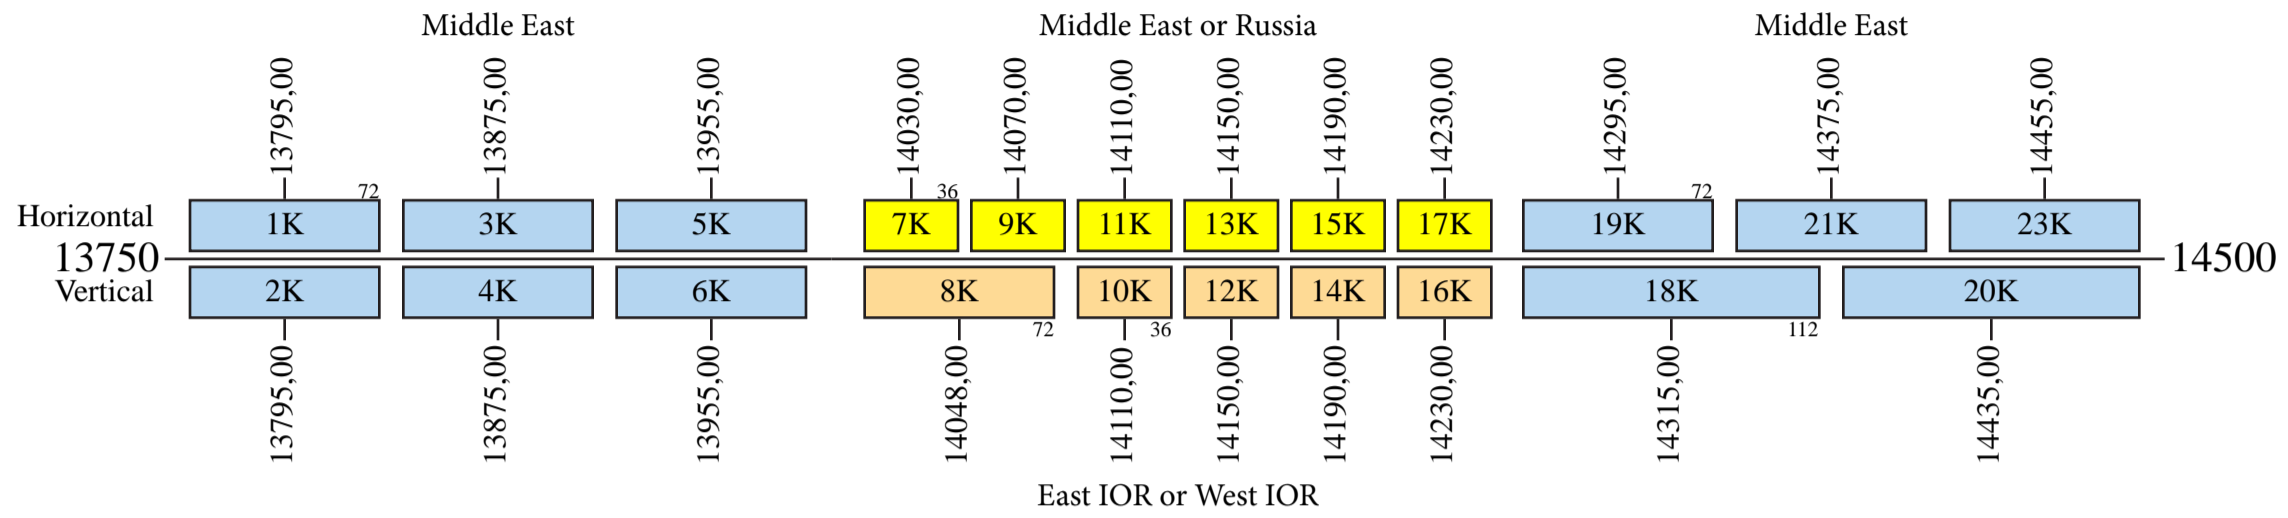

Intelsat 15

Frequency Plan

Uplink

Downlink

- Command 1: 14002,00 H Global
- Command 2: 14004,50 H Global
- Command 3: 14002,00 L Global (Omni)
- Command 4: 14004,50 L Global (Omni)
- Command 5: 14002,00 L Global (WCAs)
- Command 6: 14004,50 L Global (WCAs)
- Telemetry 1: 11698,00 V Global
- Telemetry 2: 11699,00 V Global
- Telemetry 3: 11698,00 R Global (Omni)
- Telemetry 4: 11699,00 R Global (Omni)
- Telemetry 5: 11698,00 R Global (WCAs)
- Telemetry 6: 11699,00 R Global (WCAs)
- Beacon 1: 10951,00 H Global
- Beacon 2: 10952,00 V Global
- Beacon 3: 11451,00 H Global
- Beacon 4: 11451,50 V Global
- Beacon 5: 12748,00 V Global
- Beacon 6: 12749,00 H Global

Interconnect

Channel Uplink	Beam Uplink	Channel Downlink	Beam Downlink
1K to 7K,9K,11K,13K,15K,17K to 21K and 23K	Middle East	1K to 7K,9K,11K,13K,15K,17K to 21K and 23K	Middle East
7K,9K,11K,13K,15K and 17K	Russia	7K,9K,11K,13K,15K and 17K	
7K,9K,11K,13K,15K and 17K	Middle East	7K,9K,11K,13K,15K and 17K	Russia
7K,9K,11K,13K,15K and 17K	Russia	7K,9K,11K,13K,15K and 17K	
8K,10K,12K,14K and 16K	East IOR	8K,10K,12K,14K and 16K	East IOR
8K,10K,12K,14K and 16K	West IOR	8K,10K,12K,14K and 16K	
8K,10K,12K,14K and 16K	East IOR	8K,10K,12K,14K and 16K	West IOR
8K,10K,12K,14K and 16K	West IOR	8K,10K,12K,14K and 16K	