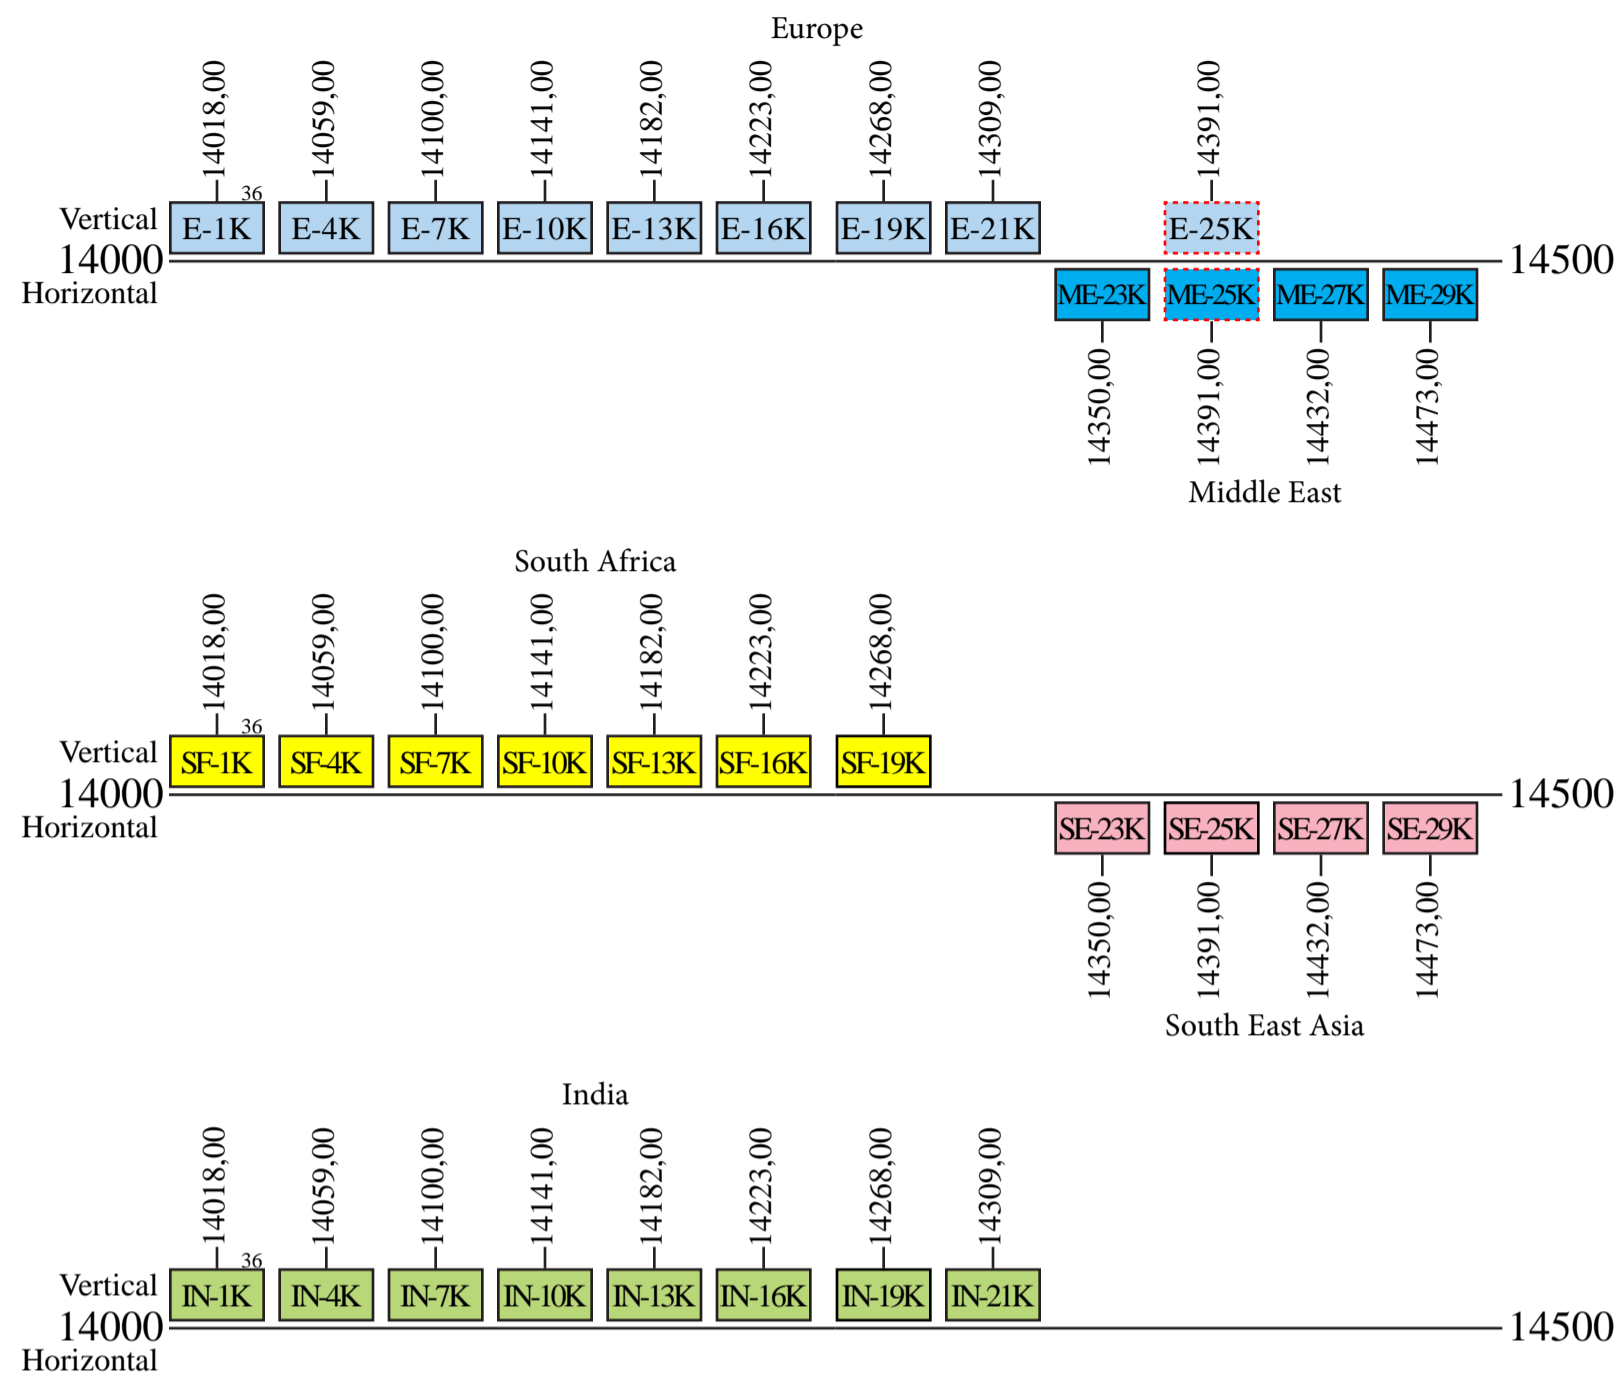

# Intelsat 12

## Frequency Plan

### Downlink