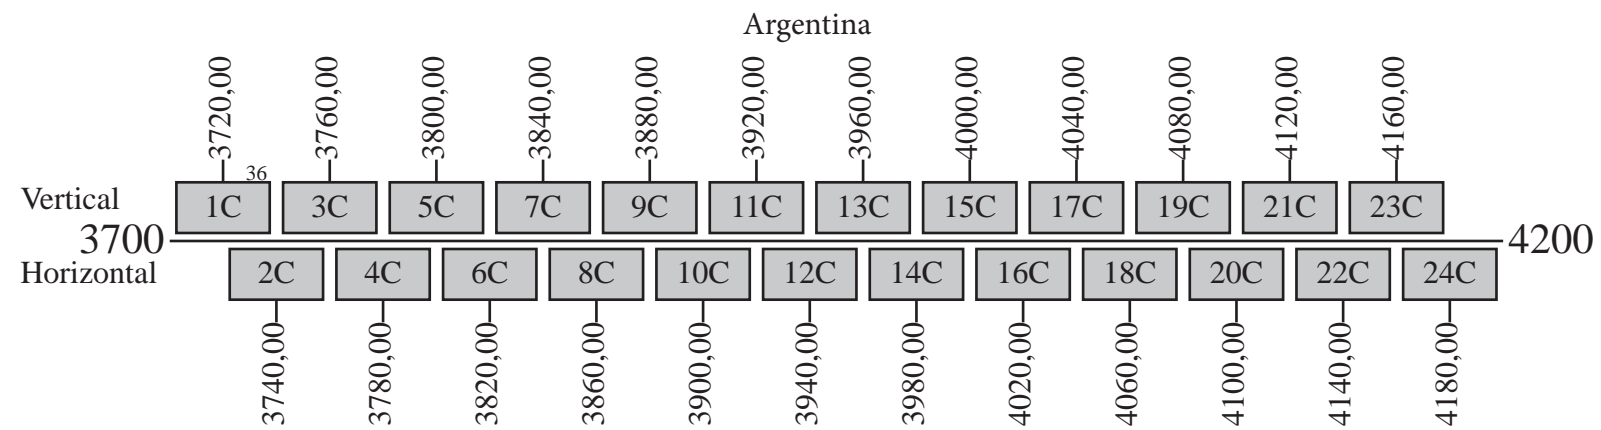

Galaxy 9

Frequency Plan

Uplink

Downlink

- Notes: 1) The polarization of all communication channels may be switched.
 2) With the exception of the telemetry channels 1 and 2, the polarization of the remaining TC&R channels cannot be switched.

- Command 1: 6424,50 V Argentina
 Command 2: 5925,50 H Global
 Telemetry 1: 4199,00 V Argentina
 Telemetry 2: 4199,875 V Argentina
 Telemetry 3: 4199,00 V Global
 Telemetry 4: 4199,875 V Global