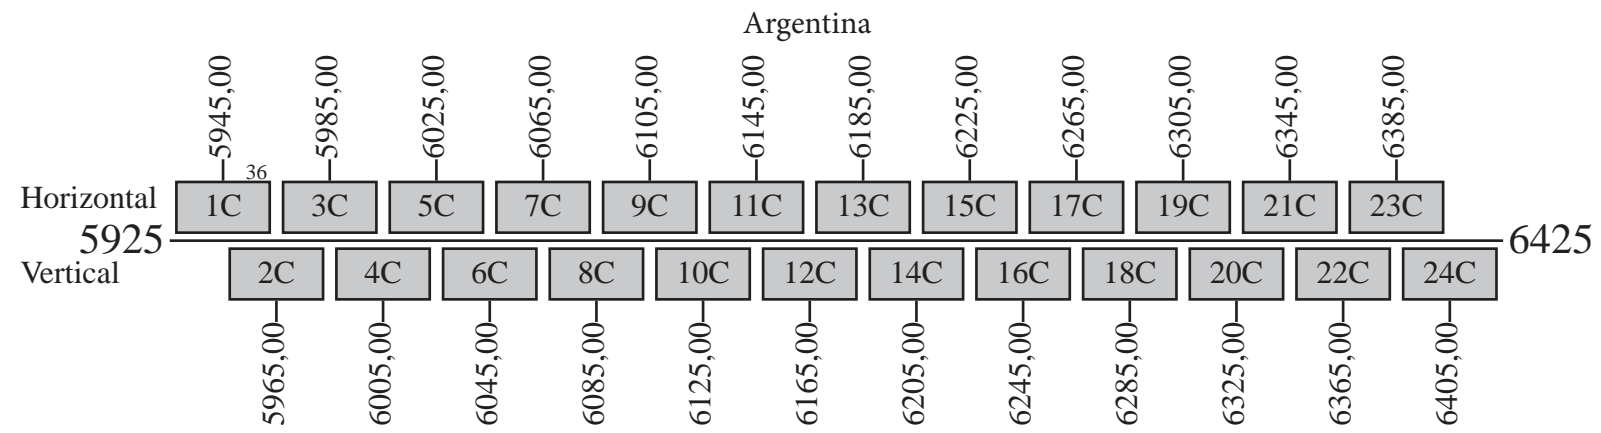

Galaxy 9

Frequency Plan

Uplink

Downlink

- Notes: 1) The polarization of all communication channels may be switched.
 2) With the exception of the telemetry channels 1 and 2, the polarization of the remaining TC&R channels cannot be switched.

- Command 1: 6424,50 V Argentina
 Command 2: 5925,50 H Global
 Telemetry 1: 4199,00 V Argentina
 Telemetry 2: 4199,875 V Argentina
 Telemetry 3: 4199,00 V Global
 Telemetry 4: 4199,875 V Global