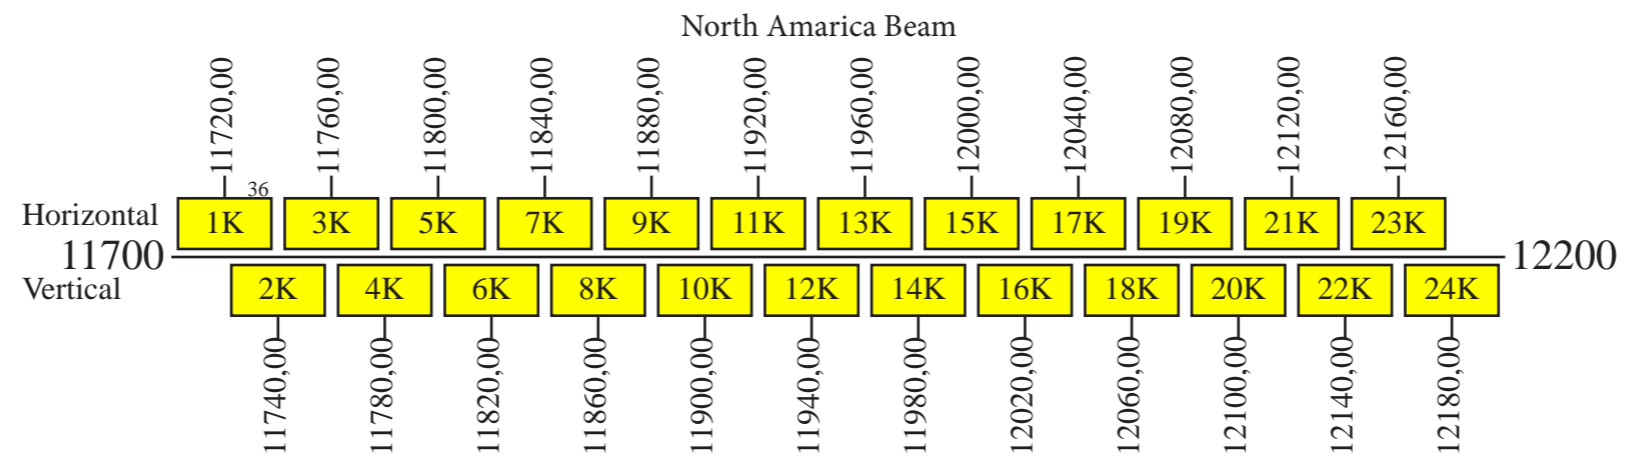

Downlink

Notes: 1) The polarization of all communication channels may be switched.