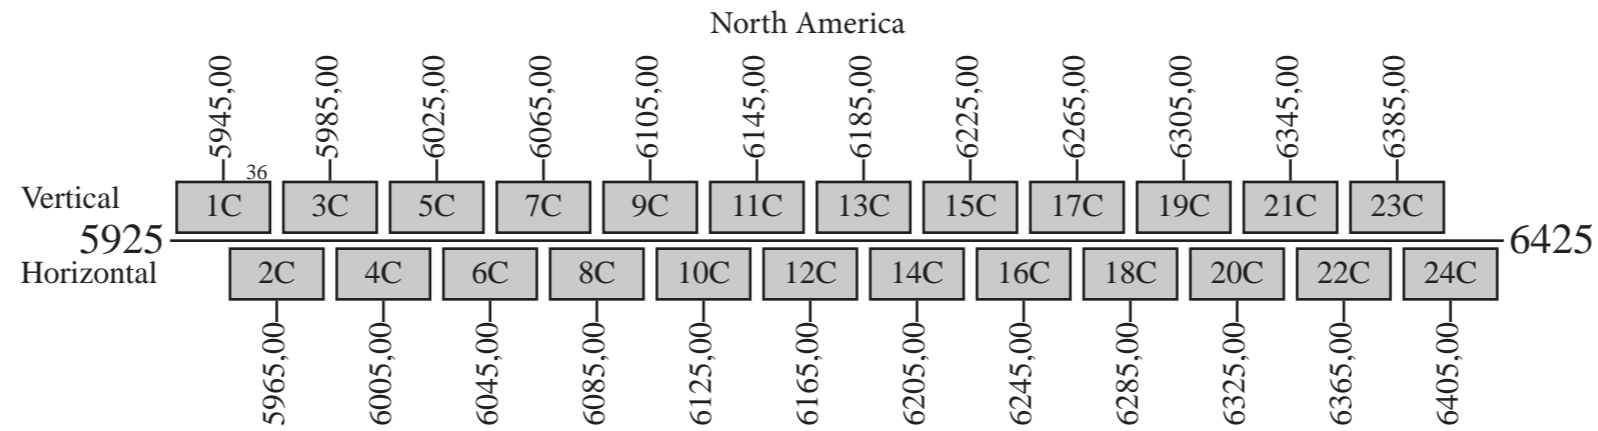

## Frequency Plan C-Band

### Downlink

Notes: 1) The polarization of all communication channels may be switched.

- Command 1a: 6422,25 V Conus
- Command 1b: 6422,25 H Conus
- Command 2: 6422,25 H Global
- Command 3: 5925,75 R Global
- Telemetry 1a: 4198,125 H Conus
- Telemetry 1b: 4198,125 V Conus
- Telemetry 2a: 4199,625 H Conus
- Telemetry 2b: 4199,625 V Conus
- Telemetry 3: 4198,125 V Global
- Telemetry 4: 4199,625 V Global
- Telemetry 5: 4198,125 R Global
- Telemetry 6: 4199,625 R Global
- Beacon 1a: 11701,00 V Conus
- Beacon 1b: 11701,00 H Conus
- Beacon 2a: 12195,00 H Conus
- Beacon 2b: 12195,00 V Conus