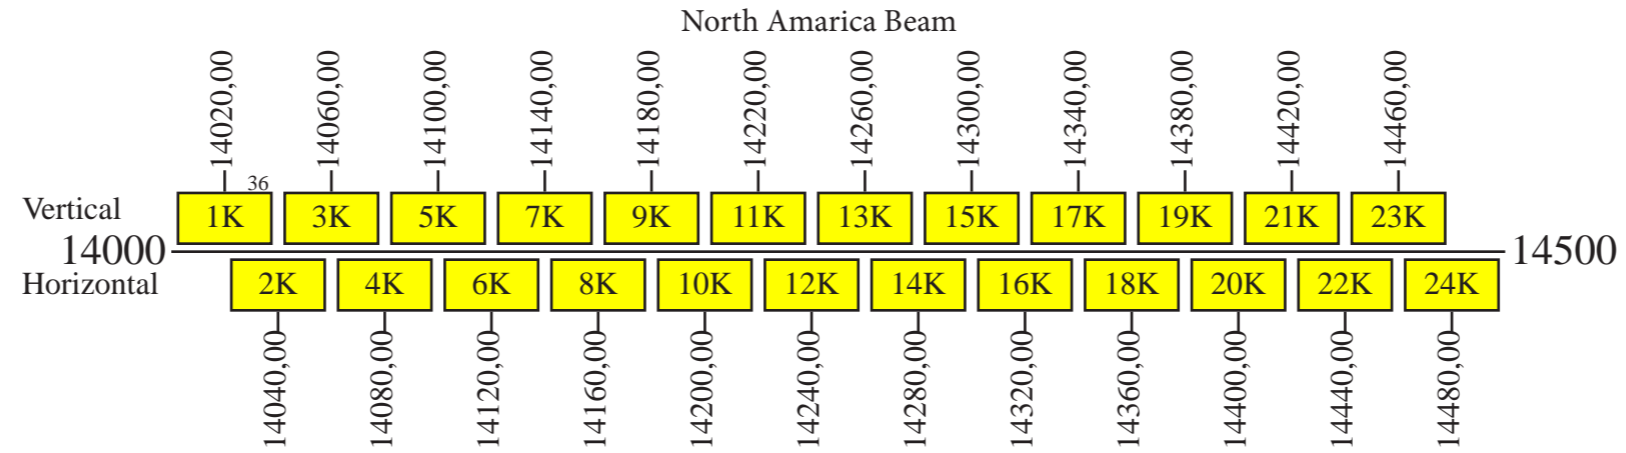

Galaxy 4R

Frequency Plan Ku-Band

Uplink