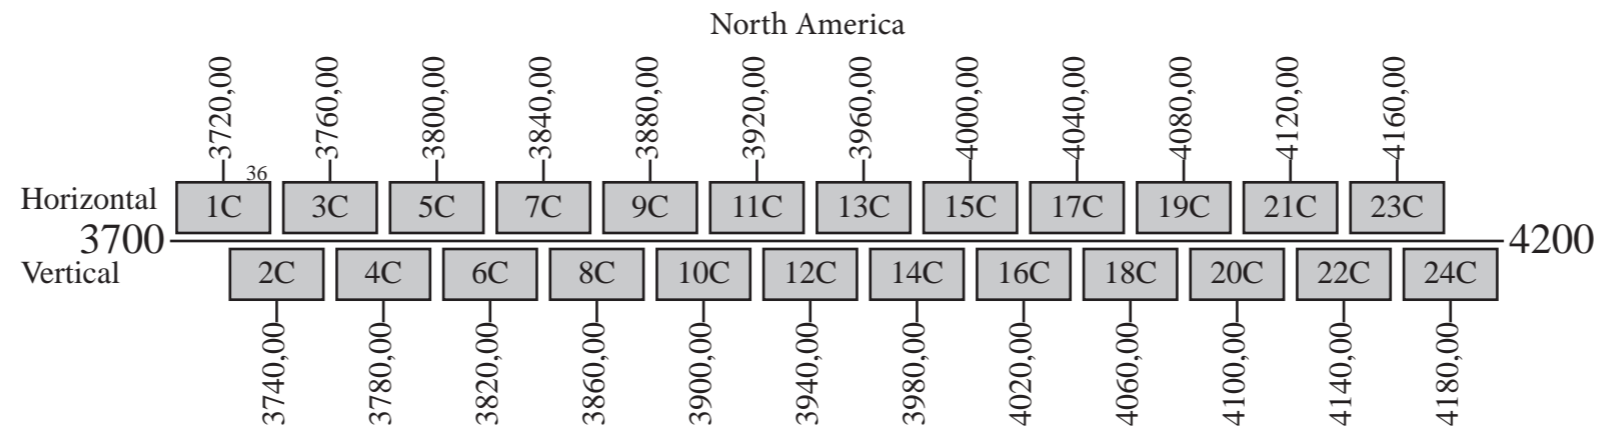

### Downlink

Notes: 1) The polarization of all communication channels may be switched.

- Command 1a: 6422,25 V Conus
- Command 1b: 6422,25 H Conus
- Command 2: 6422,25 H Global
- Command 3: 5925,75 R Global
- Telemetry 1a: 4198,125 H Conus
- Telemetry 1b: 4198,125 V Conus
- Telemetry 2a: 4199,625 H Conus
- Telemetry 2b: 4199,625 V Conus
- Telemetry 3: 4198,125 V Global
- Telemetry 4: 4199,625 V Global
- Telemetry 5: 4198,125 R Global
- Telemetry 6: 4199,625 R Global
- Beacon 1a: 11701,00 V Conus
- Beacon 1b: 11701,00 H Conus
- Beacon 2a: 12195,00 H Conus
- Beacon 2b: 12195,00 V Conus