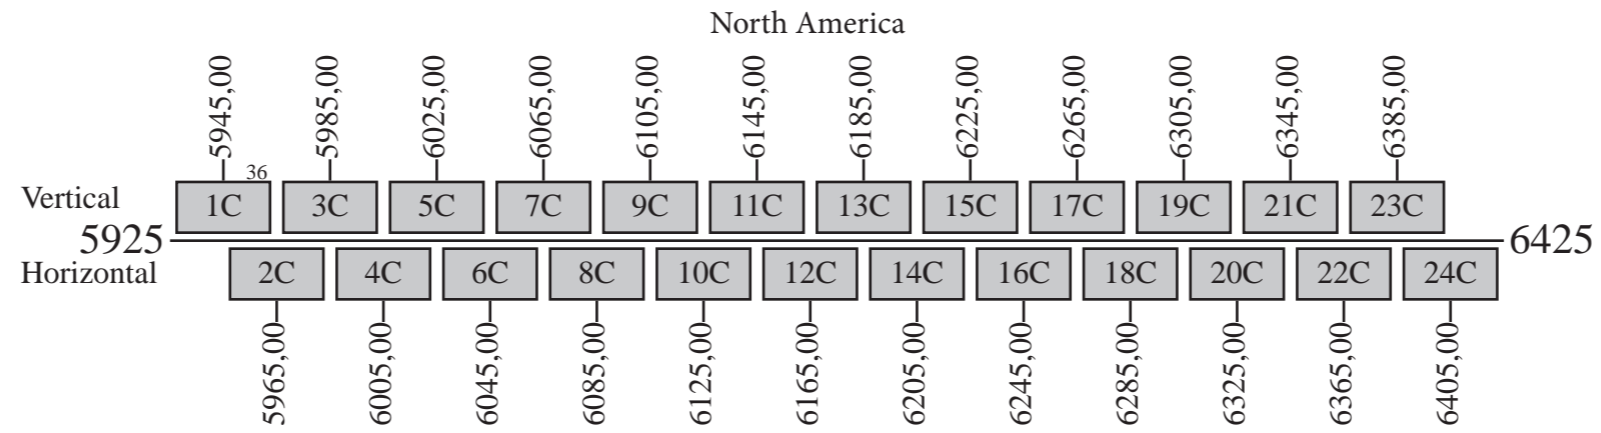

Galaxy 4

Frequency Plan C-Band

Uplink

Cross-strapping : C-Band transponders 18 and 24 can cross-strapp to Ku-Band transponders 17 and 23.

Downlink

Notes: 1) The polarization of all communication channels may be switched.

Beacon 1a: 4198,50 H
 Beacon 1b: 4198,50 V
 Beacon 2: 4199,625 H
 Beacon 3a: 11701,00 L
 Beacon 3b: 11701,00 R

Galaxy 4

Frequency Plan Ku-Band

Uplink

Cross-strapping : Ku-Band transponders 17 and 23 can cross-strapp to C-Band transponders 18 and 24.