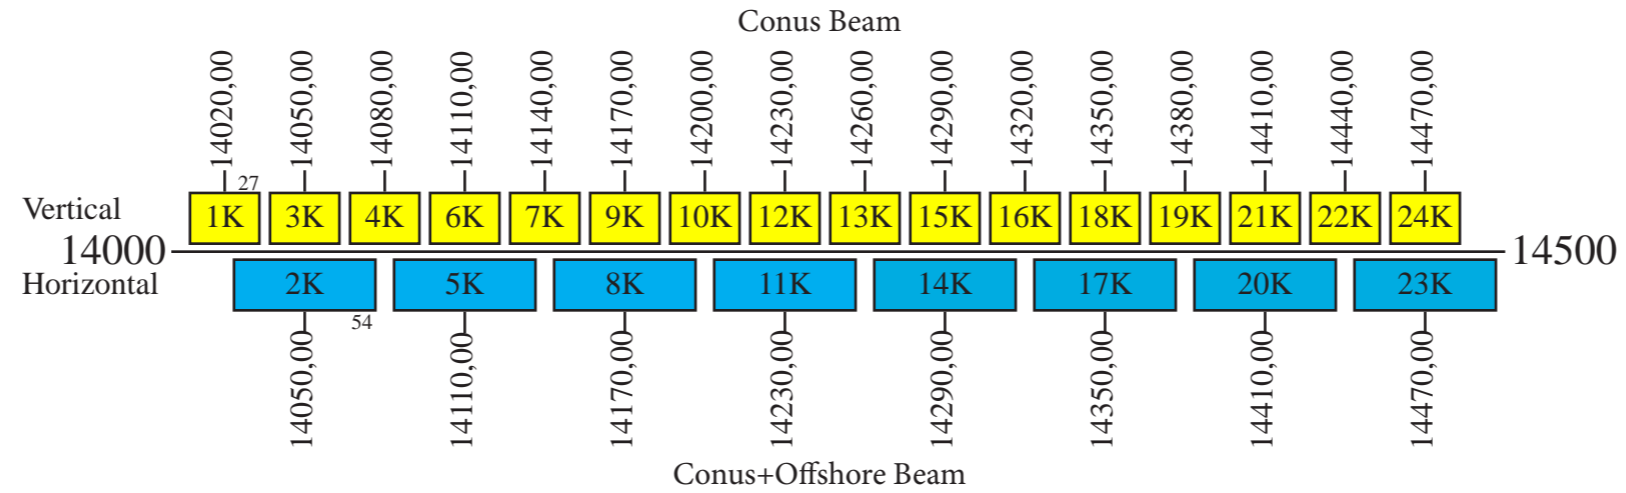

Galaxy 4

Frequency Plan C-Band

Uplink

Cross-strapping : C-Band transponders 18 and 24 can cross-strapp to Ku-Band transponders 17 and 23.

Downlink

Notes: 1) The polarization of all communication channels may be switched.

Beacon 1a: 4198,50 H
 Beacon 1b: 4198,50 V
 Beacon 2: 4199,625 H
 Beacon 3a: 11701,00 L
 Beacon 3b: 11701,00 R

Galaxy 4

Frequency Plan Ku-Band

Uplink

Cross-strapping : Ku-Band transponders 17 and 23 can cross-strapp to C-Band transponders 18 and 24.