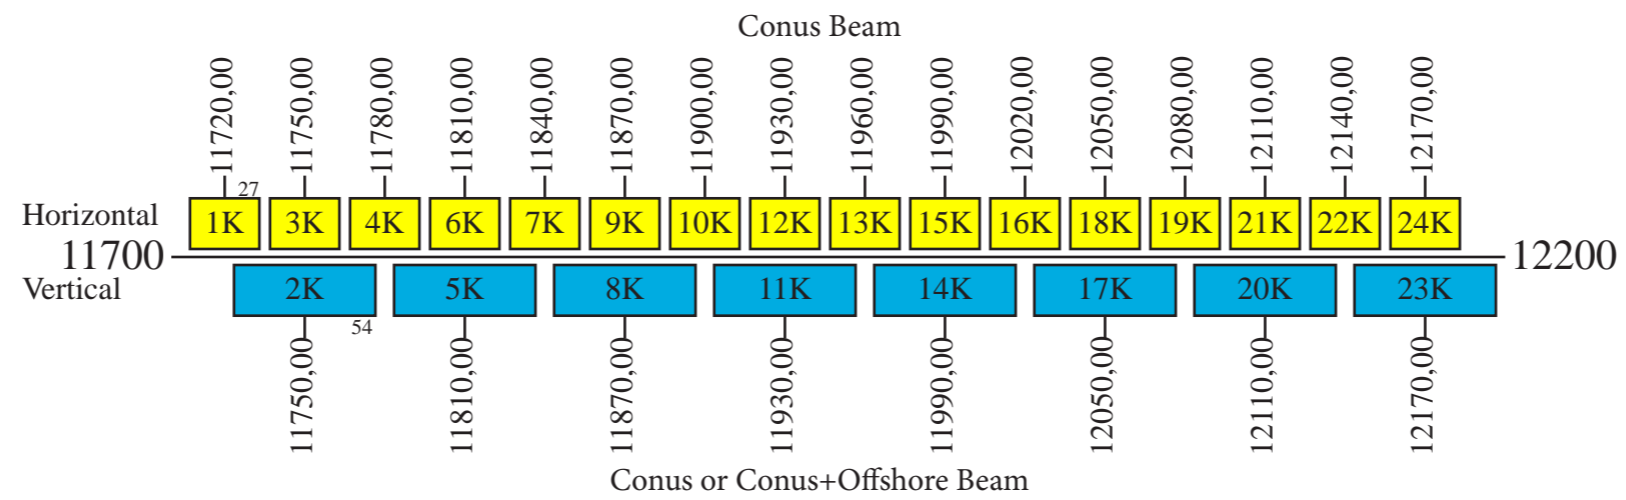

Downlink

Notes: 1) The polarization of all communication channels may be switched.