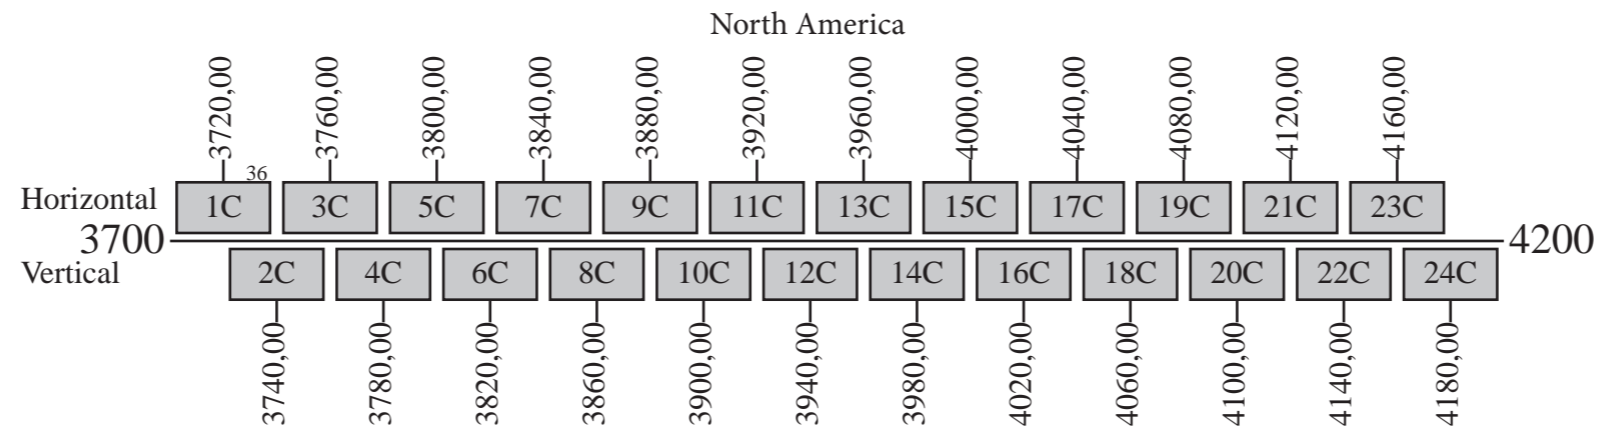

Galaxy 4

Frequency Plan C-Band

Uplink

Cross-strapping : C-Band transponders 18 and 24 can cross-strapp to Ku-Band transponders 17 and 23.

Downlink

Notes: 1) The polarization of all communication channels may be switched.

Beacon 1a: 4198,50 H
 Beacon 1b: 4198,50 V
 Beacon 2: 4199,625 H
 Beacon 3a: 11701,00 L
 Beacon 3b: 11701,00 R

Galaxy 4

Frequency Plan Ku-Band

Uplink

Cross-strapping : Ku-Band transponders 17 and 23 can cross-strapp to C-Band transponders 18 and 24.