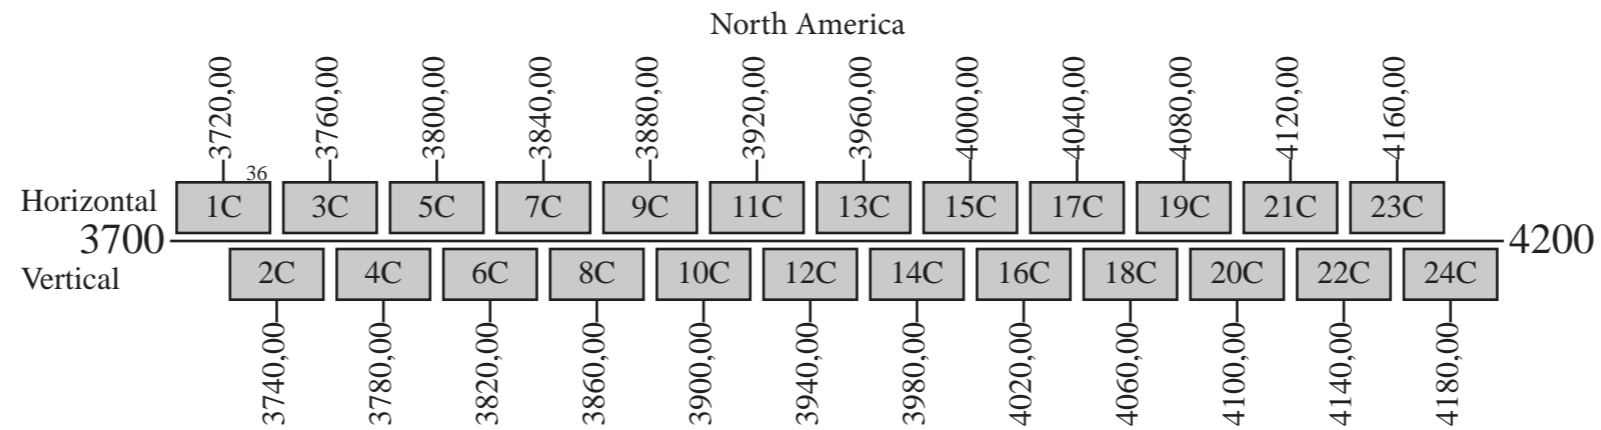

### Uplink

Cross-strapping : C-Band transponders 18 and 24 can cross-strapp to Ku-Band transponders 17 and 23.

### Downlink

Notes: 1) The polarization of all communication channels may be switched.

Beacon 1a: 4198,50 H  
 Beacon 1b: 4198,50 V  
 Beacon 2: 4199,625 H  
 Beacon 3a: 11701,00 L  
 Beacon 3b: 11701,00 R