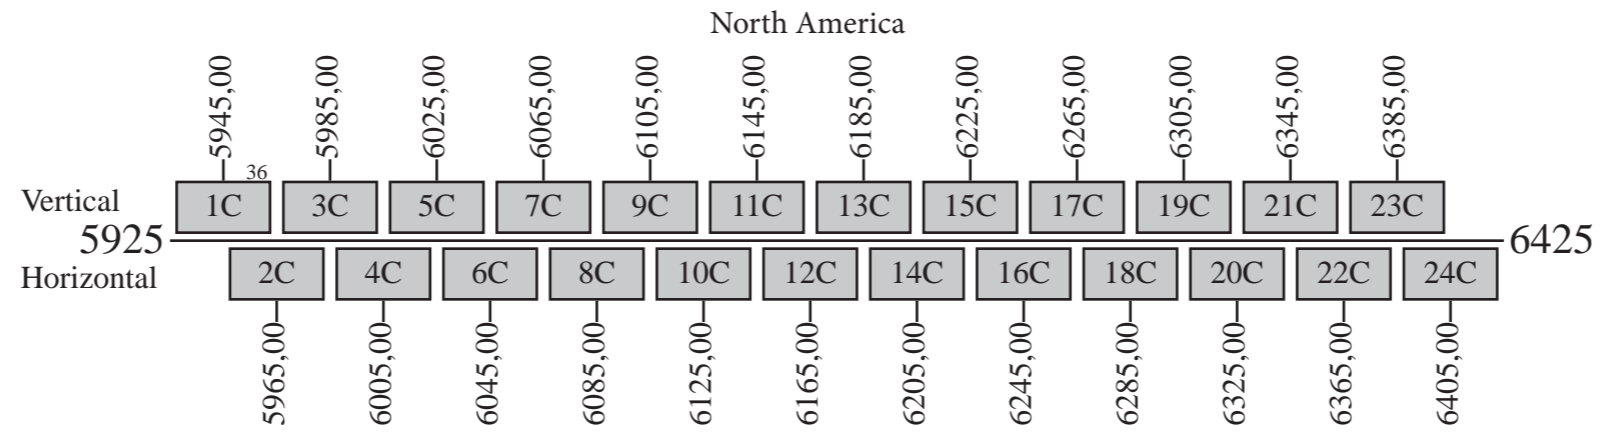

## Frequency Plan C-Band

### Uplink

Cross-strapping : C-Band transponders 18 and 24 can cross-strapp to Ku-Band transponders 17 and 23.

### Downlink

Notes: 1) The polarization of all communication channels may be switched.

Beacon 1a: 4198,50 H  
 Beacon 1b: 4198,50 V  
 Beacon 2: 4199,625 H  
 Beacon 3a: 11701,00 L  
 Beacon 3b: 11701,00 R