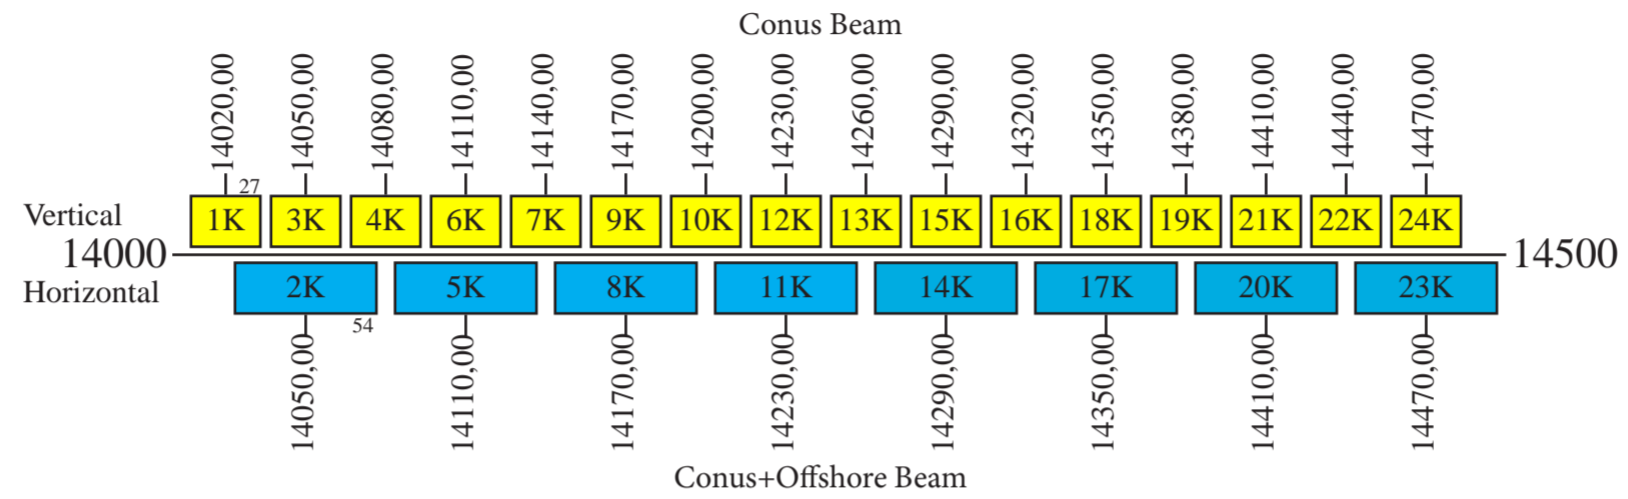

Galaxy 3R

Frequency Plan Ku-Band

Uplink

Cross-strapping : Ku-Band transponders 17 and 23 can cross-strapp to C-Band transponders 18 and 24.