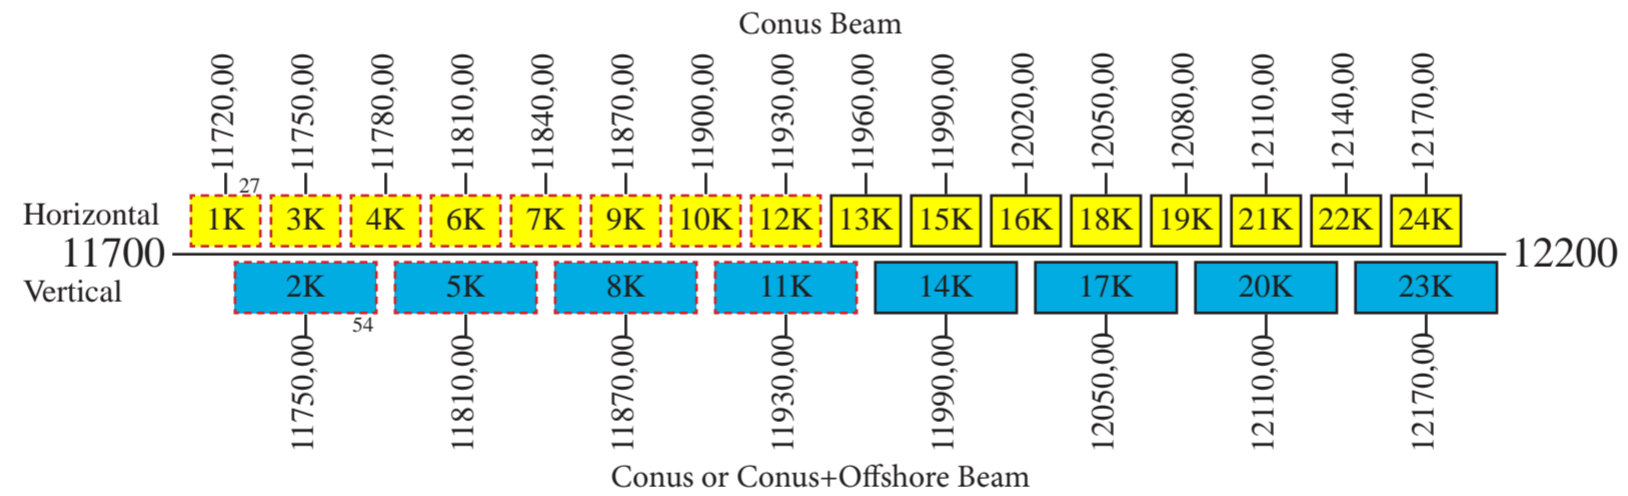

Downlink

Notes: 1) The polarization of all communication channels may be switched.