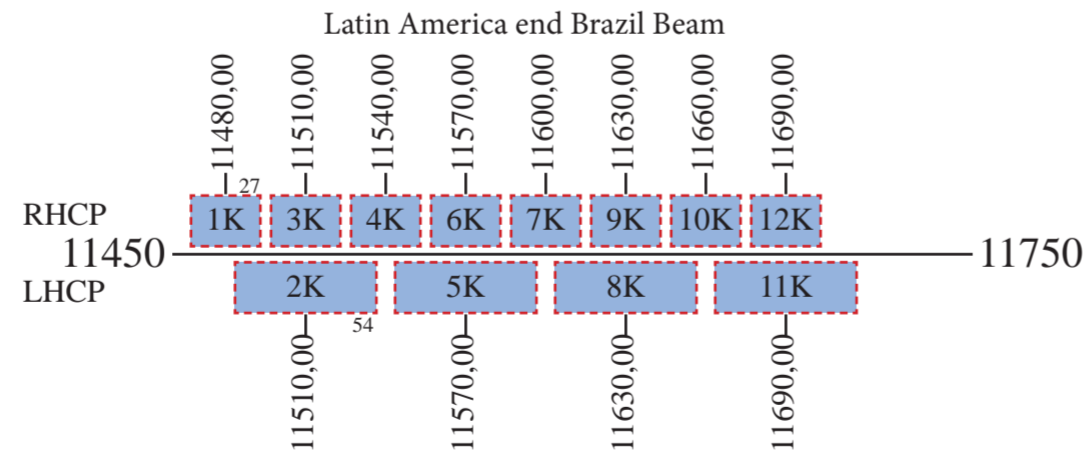

Downlink

Notes: 1) The polarization of all communication channels may be switched.