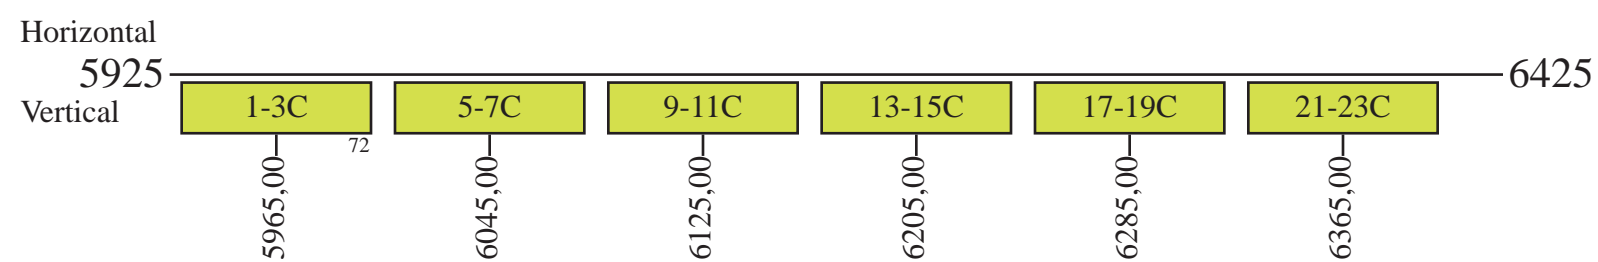

Galaxy 28

Frequency Plan C-Band

Uplink

South America

Downlink

South America

- Command 1a: 5926,50 V Omni
- Command 1b: 5926,50 V NAFTA
- Command 2a: 6323,50 H Omni
- Command 2b: 6323,50 H NAFTA
- Telemetry 1a: 4195,00 V Omni
- Telemetry 1b: 4195,00 V NAFTA/South America
- Telemetry 2a: 4199,50 V Omni
- Telemetry 2b: 4199,50 V NAFTA/South America
- Beacon 1: 11702,00 H NAFTA
- Beacon 2: 12198,00 V NAFTA
- Beacon 3: 12198,00 H South America
- Beacon Ka 1: L or R 20199,80 Los Angeles
- Beacon Ka 2: L or R 20199,80 Denver
- Beacon Ka 3: L or R 20199,80 Chicago
- Beacon Ka 4: L or R 20199,80 New York

Galaxy 28

Frequency Plan Ku-Band

Uplink

Downlink

Galaxy 28

Frequency Plan Ka-Band

Uplink

Downlink