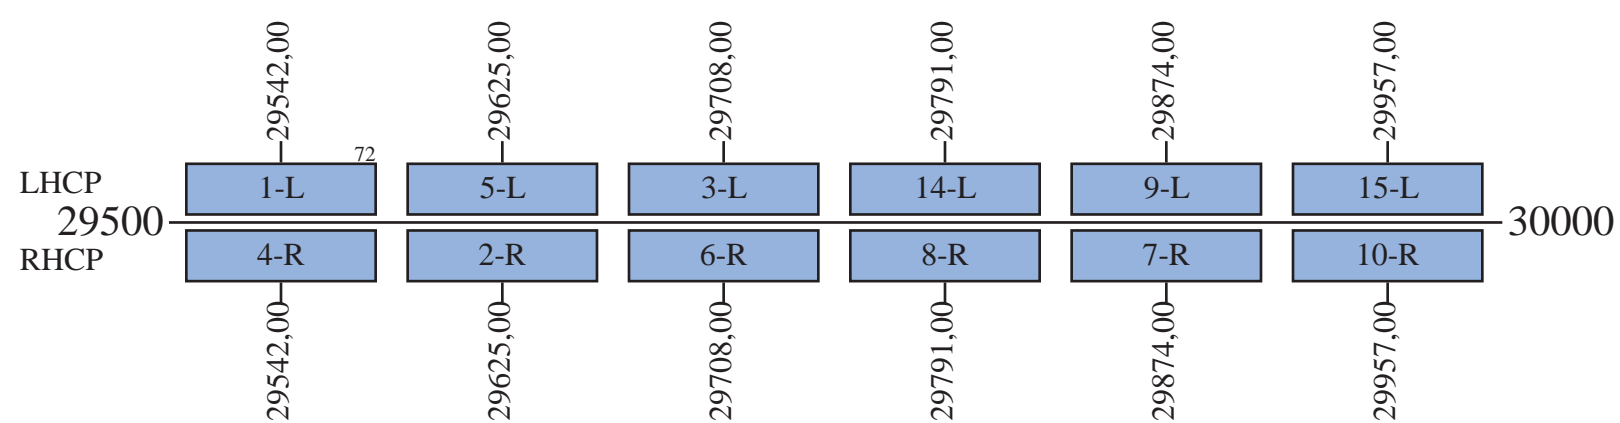

Galaxy 28

Frequency Plan C-Band

Uplink

South America

Downlink

South America

- Command 1a: 5926,50 V Omni
- Command 1b: 5926,50 V NAFTA
- Command 2a: 6323,50 H Omni
- Command 2b: 6323,50 H NAFTA
- Telemetry 1a: 4195,00 V Omni
- Telemetry 1b: 4195,00 V NAFTA/South America
- Telemetry 2a: 4199,50 V Omni
- Telemetry 2b: 4199,50 V NAFTA/South America
- Beacon 1: 11702,00 H NAFTA
- Beacon 2: 12198,00 V NAFTA
- Beacon 3: 12198,00 H South America
- Beacon Ka 1: L or R 20199,80 Los Angeles
- Beacon Ka 2: L or R 20199,80 Denver
- Beacon Ka 3: L or R 20199,80 Chicago
- Beacon Ka 4: L or R 20199,80 New York

Galaxy 28

Frequency Plan Ku-Band

Uplink

Downlink

Galaxy 28

Frequency Plan Ka-Band

Uplink

Downlink