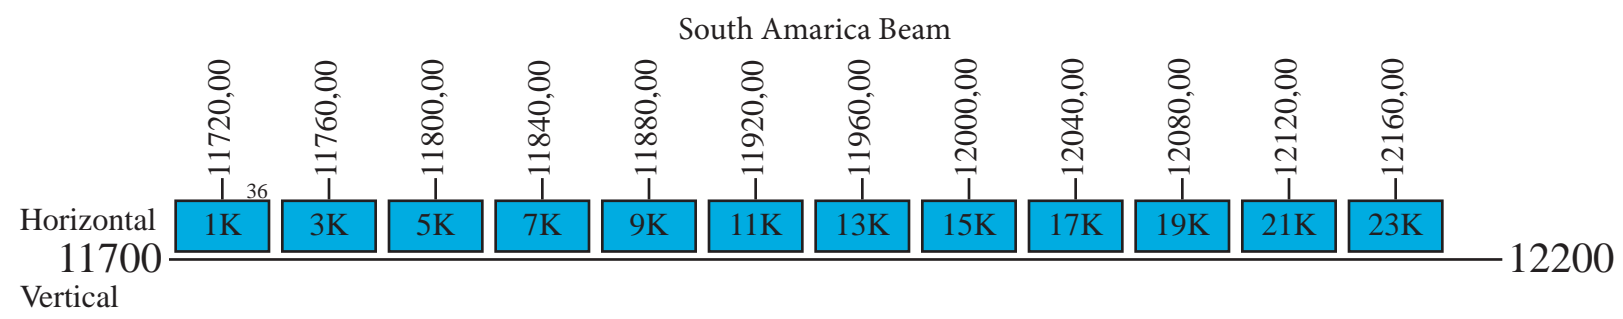

Galaxy 28

Frequency Plan C-Band

Uplink

South America

Downlink

South America

- Command 1a: 5926,50 V Omni
- Command 1b: 5926,50 V NAFTA
- Command 2a: 6323,50 H Omni
- Command 2b: 6323,50 H NAFTA
- Telemetry 1a: 4195,00 V Omni
- Telemetry 1b: 4195,00 V NAFTA/South America
- Telemetry 2a: 4199,50 V Omni
- Telemetry 2b: 4199,50 V NAFTA/South America
- Beacon 1: 11702,00 H NAFTA
- Beacon 2: 12198,00 V NAFTA
- Beacon 3: 12198,00 H South America
- Beacon Ka 1: L or R 20199,80 Los Angeles
- Beacon Ka 2: L or R 20199,80 Denver
- Beacon Ka 3: L or R 20199,80 Chicago
- Beacon Ka 4: L or R 20199,80 New York

Galaxy 28

Frequency Plan Ku-Band

Uplink

Downlink

Galaxy 28

Frequency Plan Ka-Band

Uplink

Downlink