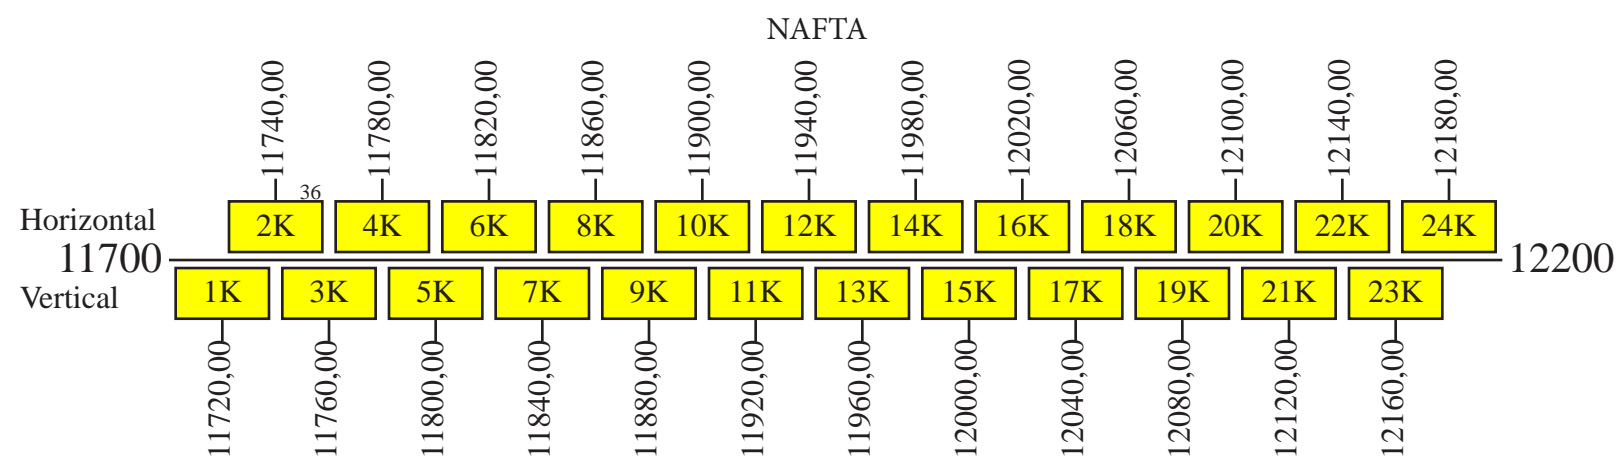

Galaxy 28

Frequency Plan C-Band

Uplink

South America

Downlink

South America

- Command 1a: 5926,50 V Omni
- Command 1b: 5926,50 V NAFTA
- Command 2a: 6323,50 H Omni
- Command 2b: 6323,50 H NAFTA
- Telemetry 1a: 4195,00 V Omni
- Telemetry 1b: 4195,00 V NAFTA/South America
- Telemetry 2a: 4199,50 V Omni
- Telemetry 2b: 4199,50 V NAFTA/South America
- Beacon 1: 11702,00 H NAFTA
- Beacon 2: 12198,00 V NAFTA
- Beacon 3: 12198,00 H South America
- Beacon Ka 1: L or R 20199,80 Los Angeles
- Beacon Ka 2: L or R 20199,80 Denver
- Beacon Ka 3: L or R 20199,80 Chicago
- Beacon Ka 4: L or R 20199,80 New York

Galaxy 28

Frequency Plan Ku-Band

Uplink

Downlink

Galaxy 28

Frequency Plan Ka-Band

Uplink

Downlink