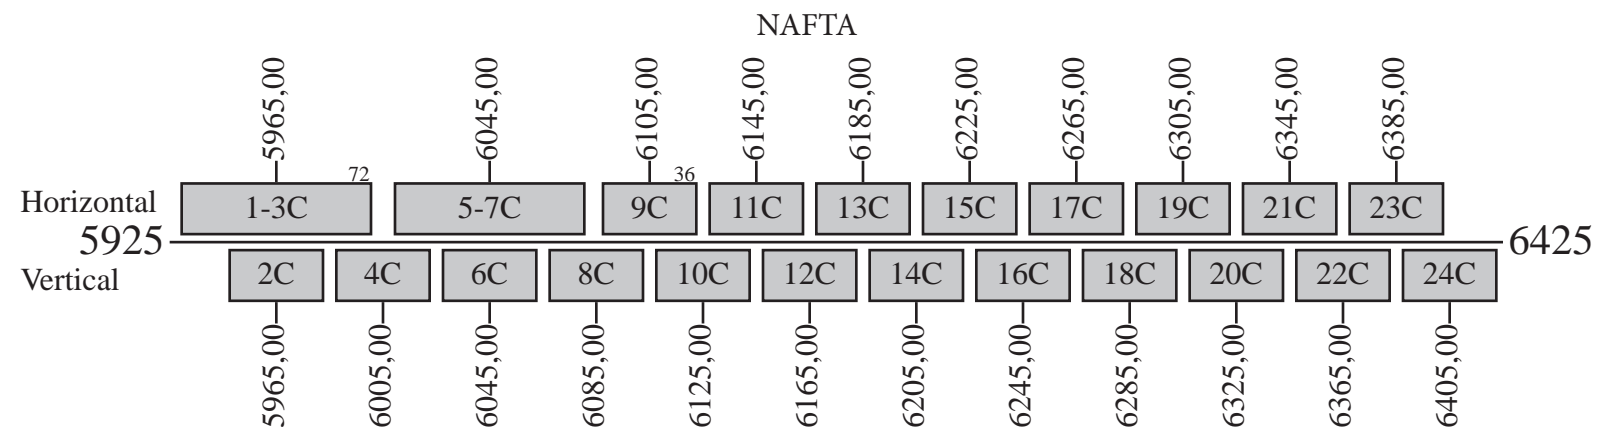

Galaxy 28

Frequency Plan C-Band

Uplink

South America

Downlink

South America

- Command 1a: 5926,50 V Omni
- Command 1b: 5926,50 V NAFTA
- Command 2a: 6323,50 H Omni
- Command 2b: 6323,50 H NAFTA
- Telemetry 1a: 4195,00 V Omni
- Telemetry 1b: 4195,00 V NAFTA/South America
- Telemetry 2a: 4199,50 V Omni
- Telemetry 2b: 4199,50 V NAFTA/South America
- Beacon 1: 11702,00 H NAFTA
- Beacon 2: 12198,00 V NAFTA
- Beacon 3: 12198,00 H South America
- Beacon Ka 1: L or R 20199,80 Los Angeles
- Beacon Ka 2: L or R 20199,80 Denver
- Beacon Ka 3: L or R 20199,80 Chicago
- Beacon Ka 4: L or R 20199,80 New York

Galaxy 28

Frequency Plan Ku-Band

Uplink

Downlink

Galaxy 28

Frequency Plan Ka-Band

Uplink

Downlink