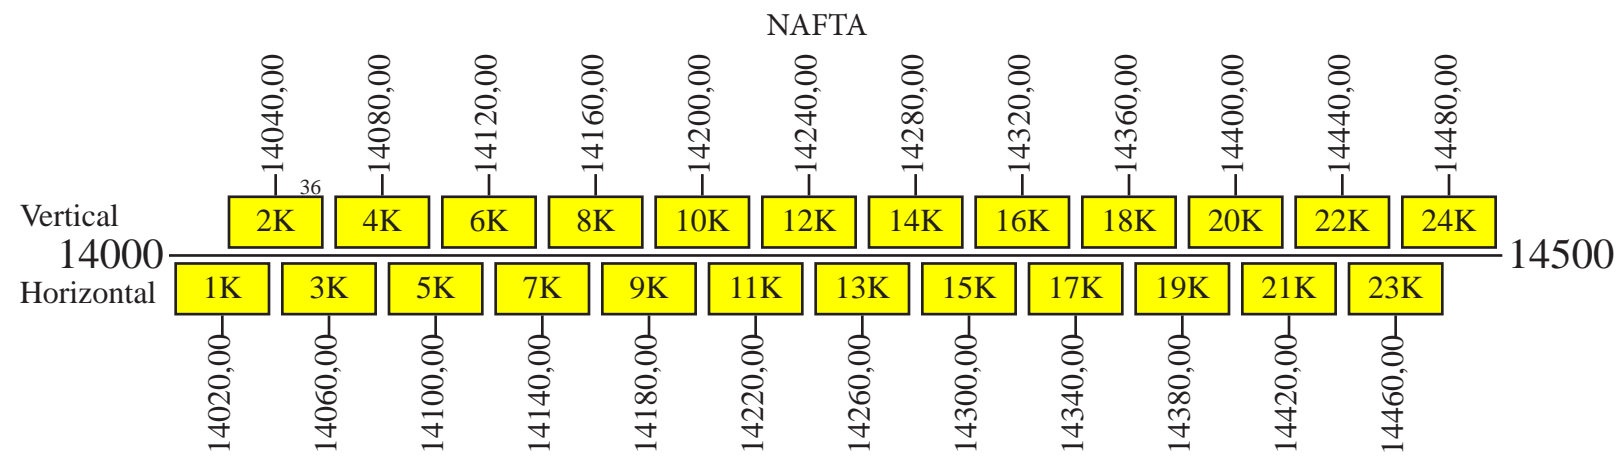

Galaxy 28

Frequency Plan C-Band

Uplink

South America

Downlink

South America

- Command 1a: 5926,50 V Omni
- Command 1b: 5926,50 V NAFTA
- Command 2a: 6323,50 H Omni
- Command 2b: 6323,50 H NAFTA
- Telemetry 1a: 4195,00 V Omni
- Telemetry 1b: 4195,00 V NAFTA/South America
- Telemetry 2a: 4199,50 V Omni
- Telemetry 2b: 4199,50 V NAFTA/South America
- Beacon 1: 11702,00 H NAFTA
- Beacon 2: 12198,00 V NAFTA
- Beacon 3: 12198,00 H South America
- Beacon Ka 1: L or R 20199,80 Los Angeles
- Beacon Ka 2: L or R 20199,80 Denver
- Beacon Ka 3: L or R 20199,80 Chicago
- Beacon Ka 4: L or R 20199,80 New York

Galaxy 28

Frequency Plan Ku-Band

Uplink

Downlink

Galaxy 28

Frequency Plan Ka-Band

Uplink

Downlink