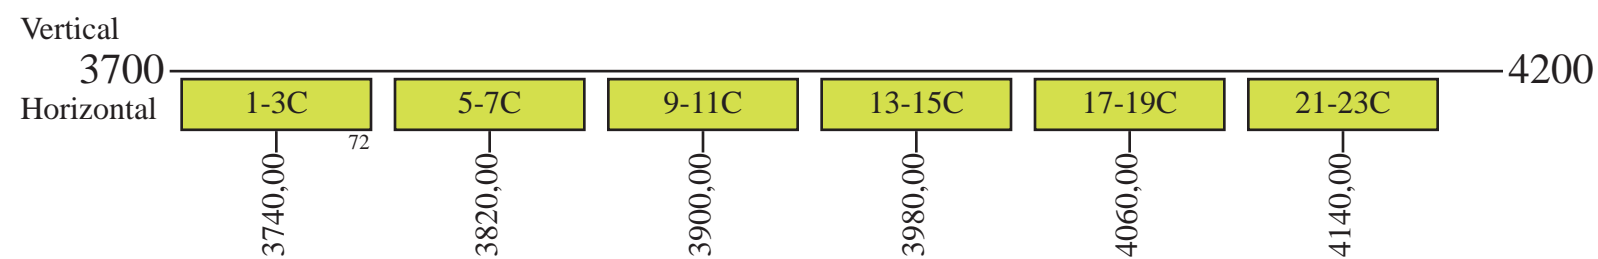

Galaxy 28

Frequency Plan C-Band

Uplink

South America

Downlink

South America

- Command 1a: 5926,50 V Omni
- Command 1b: 5926,50 V NAFTA
- Command 2a: 6323,50 H Omni
- Command 2b: 6323,50 H NAFTA
- Telemetry 1a: 4195,00 V Omni
- Telemetry 1b: 4195,00 V NAFTA/South America
- Telemetry 2a: 4199,50 V Omni
- Telemetry 2b: 4199,50 V NAFTA/South America
- Beacon 1: 11702,00 H NAFTA
- Beacon 2: 12198,00 V NAFTA
- Beacon 3: 12198,00 H South America
- Beacon Ka 1: L or R 20199,80 Los Angeles
- Beacon Ka 2: L or R 20199,80 Denver
- Beacon Ka 3: L or R 20199,80 Chicago
- Beacon Ka 4: L or R 20199,80 New York

Galaxy 28

Frequency Plan Ku-Band

Uplink

Downlink

Galaxy 28

Frequency Plan Ka-Band

Uplink

Downlink