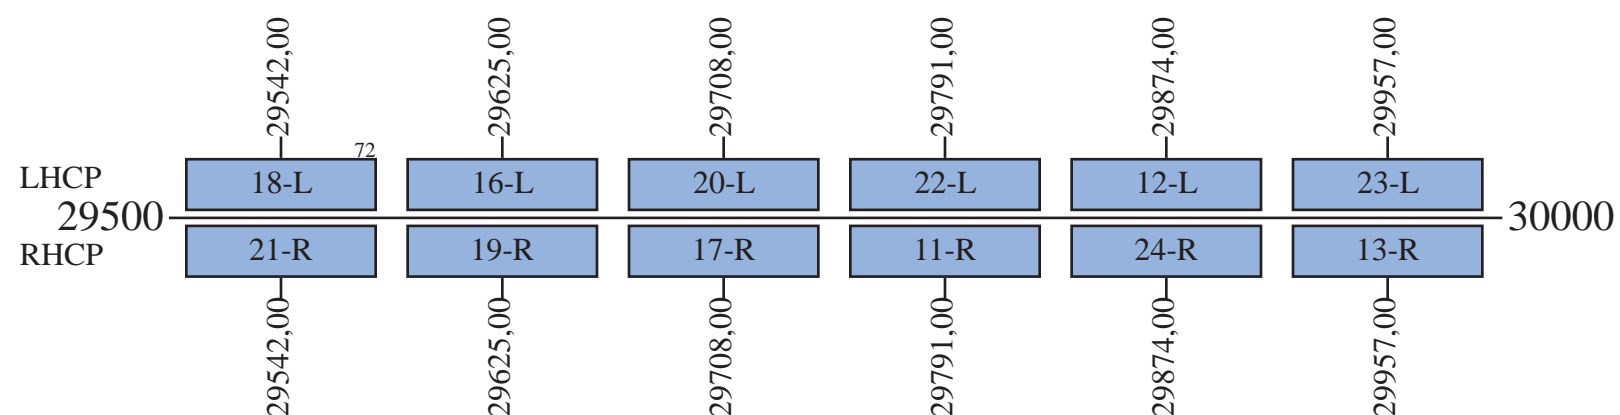

Galaxy 28

Frequency Plan C-Band

Uplink

South America

Downlink

South America

- Command 1a: 5926,50 V Omni
- Command 1b: 5926,50 V NAFTA
- Command 2a: 6323,50 H Omni
- Command 2b: 6323,50 H NAFTA
- Telemetry 1a: 4195,00 V Omni
- Telemetry 1b: 4195,00 V NAFTA/South America
- Telemetry 2a: 4199,50 V Omni
- Telemetry 2b: 4199,50 V NAFTA/South America
- Beacon 1: 11702,00 H NAFTA
- Beacon 2: 12198,00 V NAFTA
- Beacon 3: 12198,00 H South America
- Beacon Ka 1: L or R 20199,80 Los Angeles
- Beacon Ka 2: L or R 20199,80 Denver
- Beacon Ka 3: L or R 20199,80 Chicago
- Beacon Ka 4: L or R 20199,80 New York

Galaxy 28

Frequency Plan Ku-Band

Uplink

Downlink

Galaxy 28

Frequency Plan Ka-Band

Uplink

Downlink