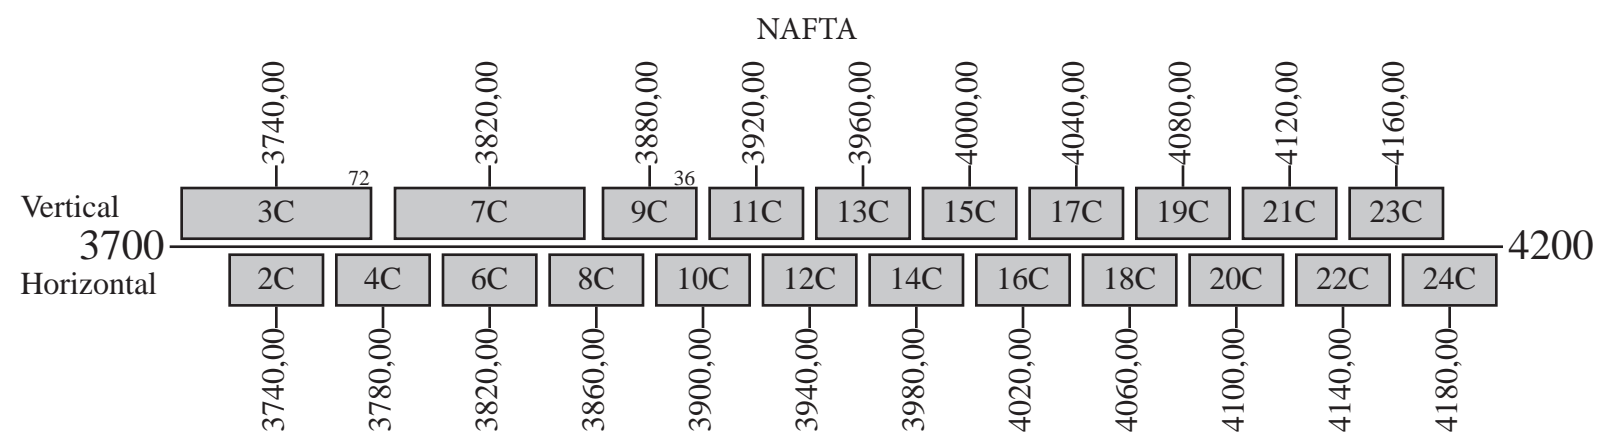

Galaxy 28

Frequency Plan C-Band

Uplink

South America

Downlink

South America

- Command 1a: 5926,50 V Omni
- Command 1b: 5926,50 V NAFTA
- Command 2a: 6323,50 H Omni
- Command 2b: 6323,50 H NAFTA
- Telemetry 1a: 4195,00 V Omni
- Telemetry 1b: 4195,00 V NAFTA/South America
- Telemetry 2a: 4199,50 V Omni
- Telemetry 2b: 4199,50 V NAFTA/South America
- Beacon 1: 11702,00 H NAFTA
- Beacon 2: 12198,00 V NAFTA
- Beacon 3: 12198,00 H South America
- Beacon Ka 1: L or R 20199,80 Los Angeles
- Beacon Ka 2: L or R 20199,80 Denver
- Beacon Ka 3: L or R 20199,80 Chicago
- Beacon Ka 4: L or R 20199,80 New York

Galaxy 28

Frequency Plan Ku-Band

Uplink

Downlink

Galaxy 28

Frequency Plan Ka-Band

Uplink

Downlink