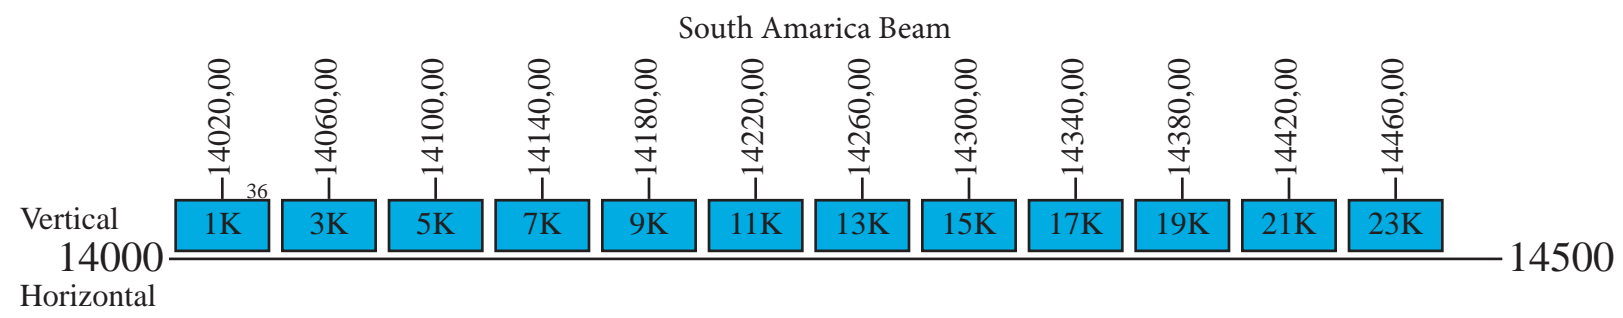

Galaxy 28

Frequency Plan C-Band

Uplink

South America

Downlink

South America

- Command 1a: 5926,50 V Omni
- Command 1b: 5926,50 V NAFTA
- Command 2a: 6323,50 H Omni
- Command 2b: 6323,50 H NAFTA
- Telemetry 1a: 4195,00 V Omni
- Telemetry 1b: 4195,00 V NAFTA/South America
- Telemetry 2a: 4199,50 V Omni
- Telemetry 2b: 4199,50 V NAFTA/South America
- Beacon 1: 11702,00 H NAFTA
- Beacon 2: 12198,00 V NAFTA
- Beacon 3: 12198,00 H South America
- Beacon Ka 1: L or R 20199,80 Los Angeles
- Beacon Ka 2: L or R 20199,80 Denver
- Beacon Ka 3: L or R 20199,80 Chicago
- Beacon Ka 4: L or R 20199,80 New York

Galaxy 28

Frequency Plan Ku-Band

Uplink

Downlink

Galaxy 28

Frequency Plan Ka-Band

Uplink

Downlink