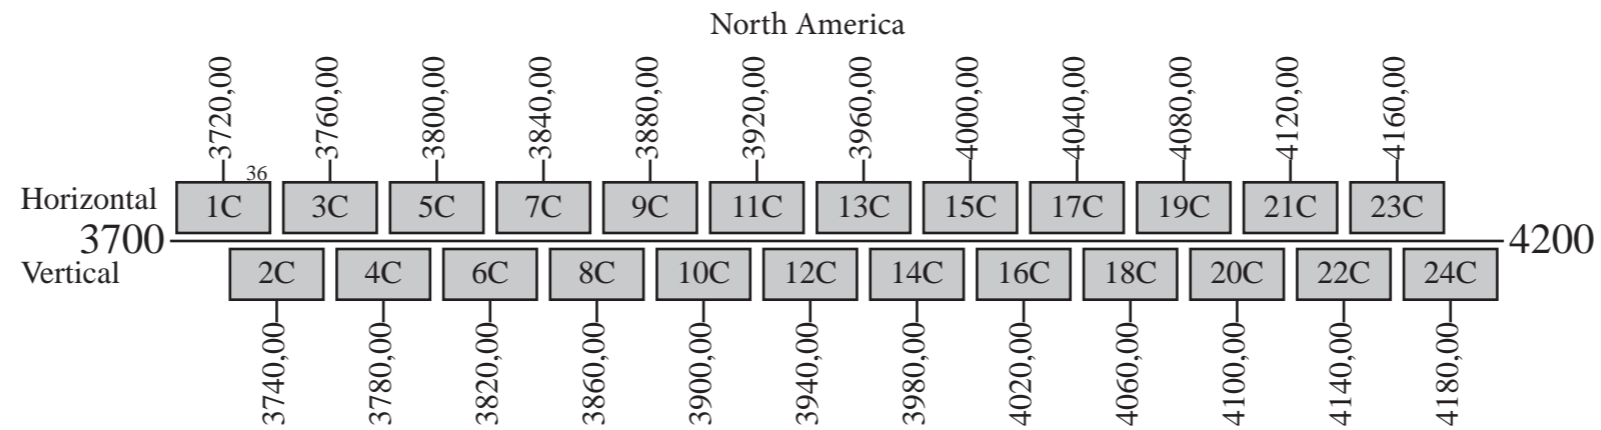

Galaxy 27

Frequency Plan C-Band

Uplink

Downlink

Notes: 1) The polarization of all communication channels may be switched.

Command 1a: 6423,50 V
 Command 1b: 6423,50 H
 Telemetry 1a: 4195,00 H
 Telemetry 1b: 4195,00 V
 Telemetry 2a: 4199,50 H
 Telemetry 2b: 4199,50 V
 Beacon 1: 11702,00 H
 Beacon 2: 12198,00 V

Galaxy 27

Frequency Plan Ku-Band

Uplink

Downlink