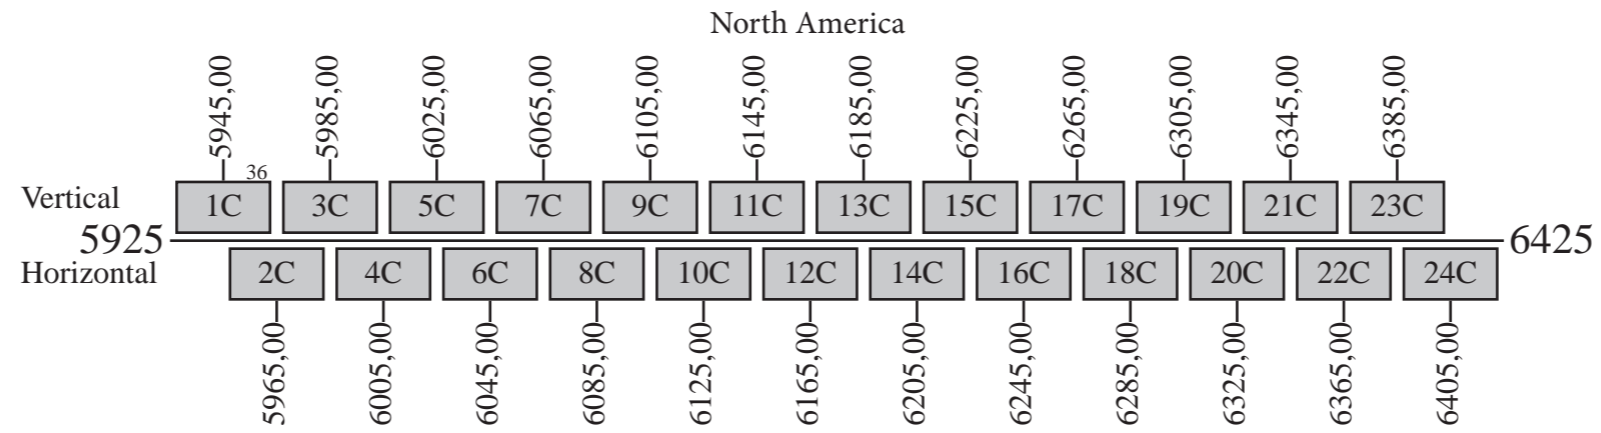

Galaxy 27

Frequency Plan C-Band

Uplink

Downlink

Notes: 1) The polarization of all communication channels may be switched.

Command 1a: 6423,50 V
 Command 1b: 6423,50 H
 Telemetry 1a: 4195,00 H
 Telemetry 1b: 4195,00 V
 Telemetry 2a: 4199,50 H
 Telemetry 2b: 4199,50 V
 Beacon 1: 11702,00 H
 Beacon 2: 12198,00 V

Galaxy 27

Frequency Plan Ku-Band

Uplink

Downlink