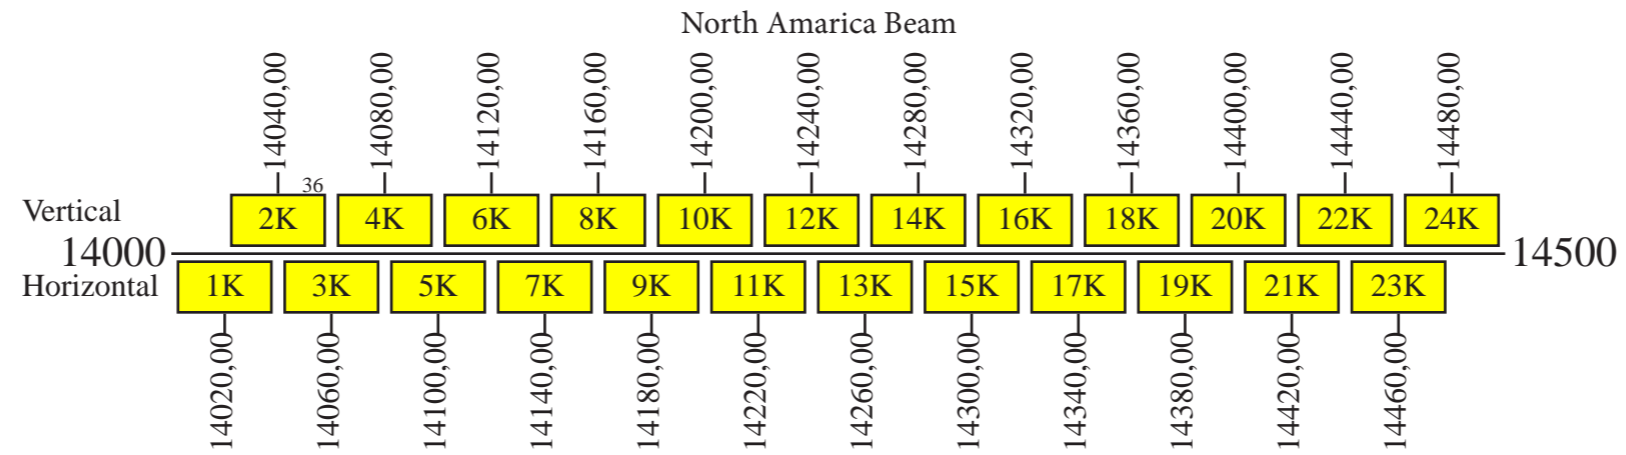

Galaxy 27

Frequency Plan C-Band

Uplink

Downlink

Notes: 1) The polarization of all communication channels may be switched.

Command 1a: 6423,50 V
 Command 1b: 6423,50 H
 Telemetry 1a: 4195,00 H
 Telemetry 1b: 4195,00 V
 Telemetry 2a: 4199,50 H
 Telemetry 2b: 4199,50 V
 Beacon 1: 11702,00 H
 Beacon 2: 12198,00 V

Galaxy 27

Frequency Plan Ku-Band

Uplink

Downlink