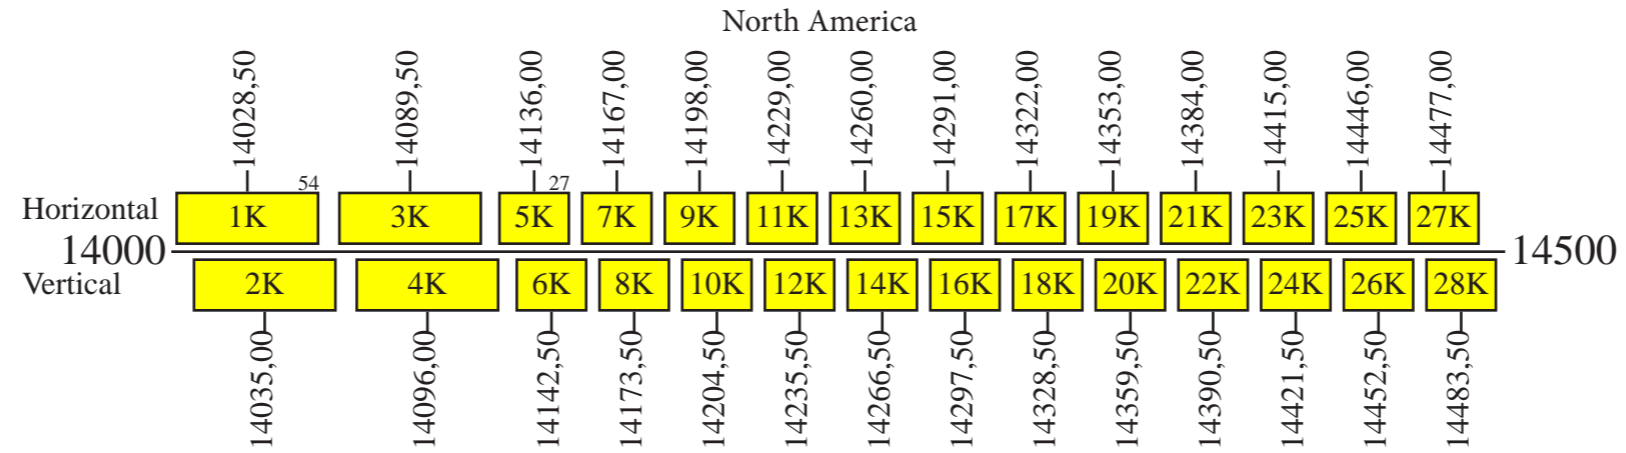

Galaxy 26

Frequency Plan Ku-Band

Uplink