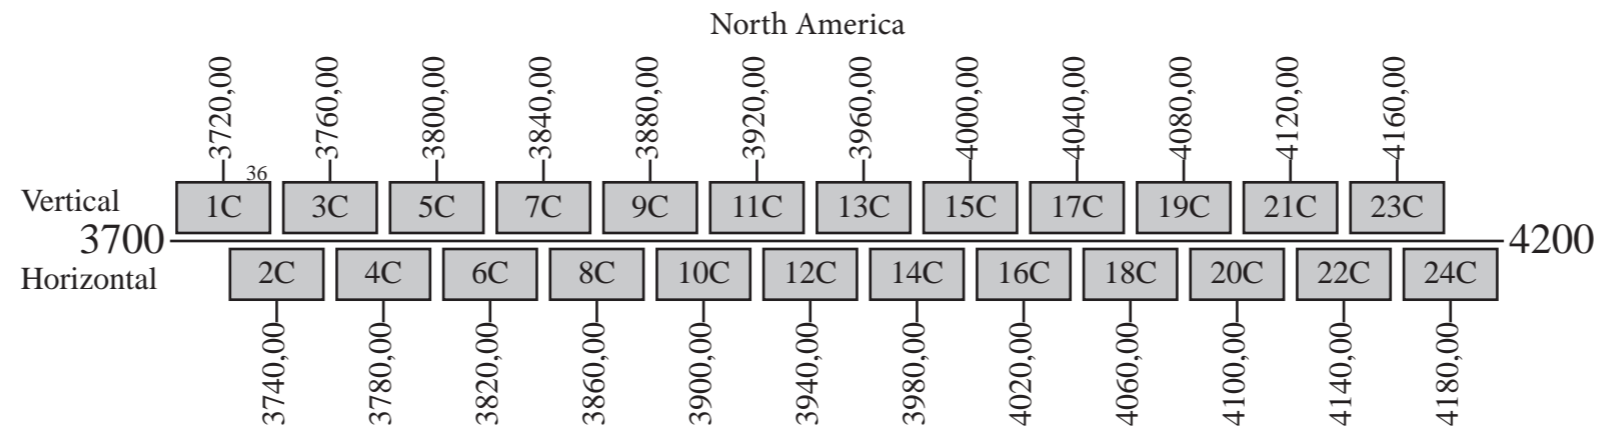

### Downlink

Notes: 1) The polarization of all communication channels may be switched.

Telemetry/Beacon 1a: 4195,50 H  
 Telemetry/Beacon 1b: 4195,50 V  
 Telemetry/Beacon 2a: 4199,50 H  
 Telemetry/Beacon 2b: 4199,50 V  
 Beacon 3: 11702,00 H  
 Beacon 4: 12198,00 V