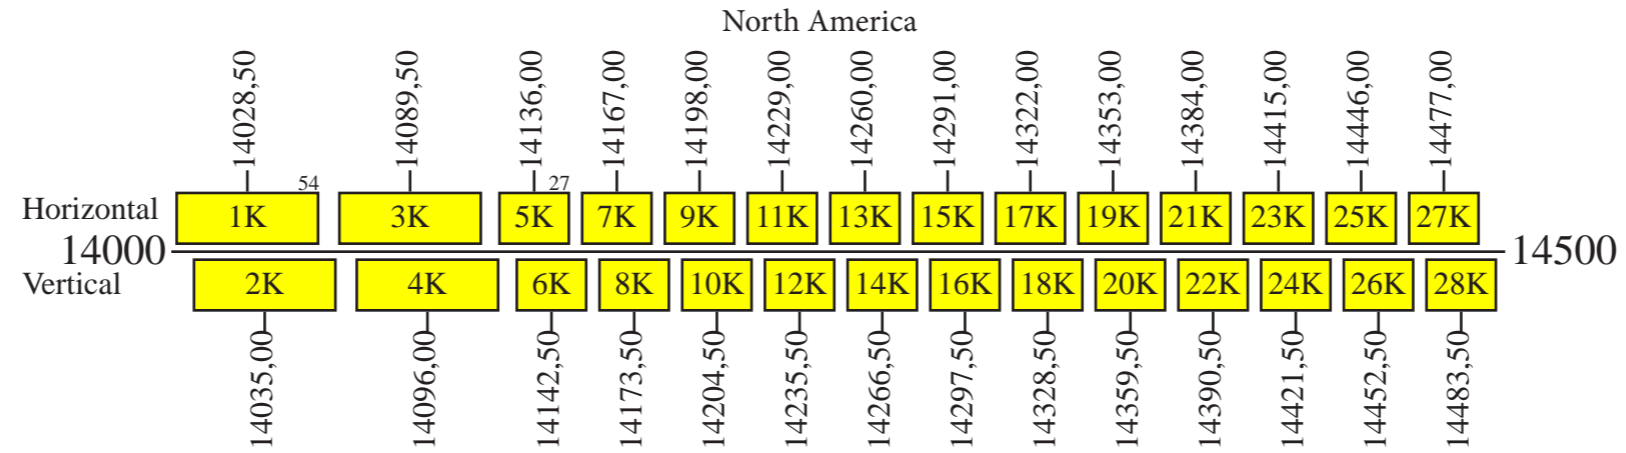

Galaxy 25

Frequency Plan Ku-Band

Uplink