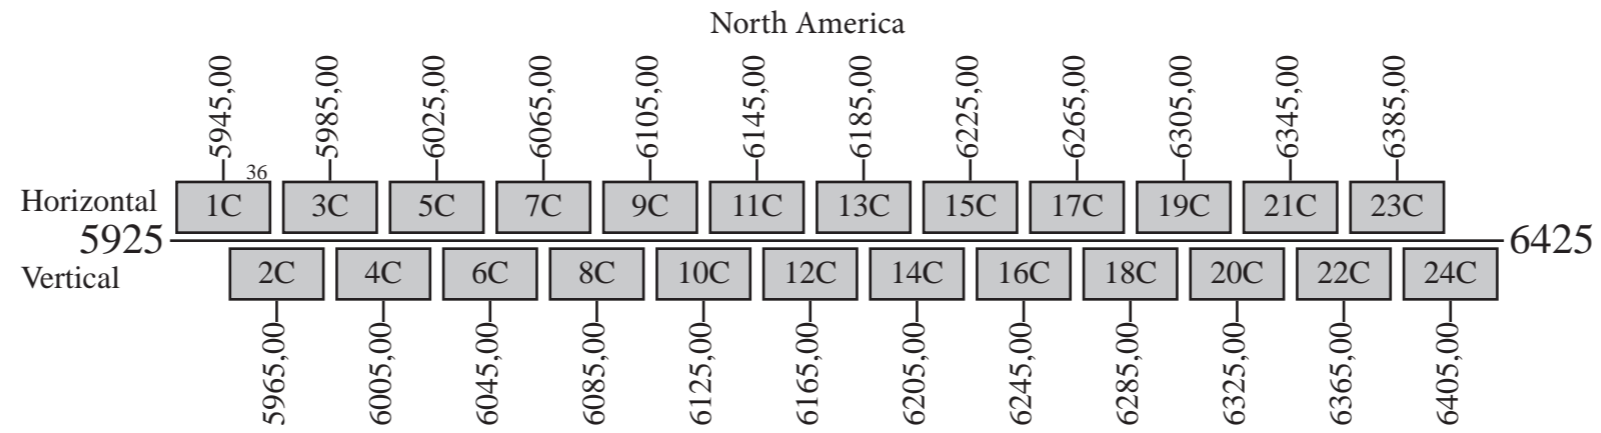

# Galaxy 25

## Frequency Plan C-Band

### Downlink

Notes: 1) The polarization of all communication channels may be switched.

Telemetry/Beacon 1a: 4195,50 H  
 Telemetry/Beacon 1b: 4195,50 V  
 Telemetry/Beacon 2a: 4199,50 H  
 Telemetry/Beacon 2b: 4199,50 V  
 Beacon 3: 11702,00 H  
 Beacon 4: 12198,00 V