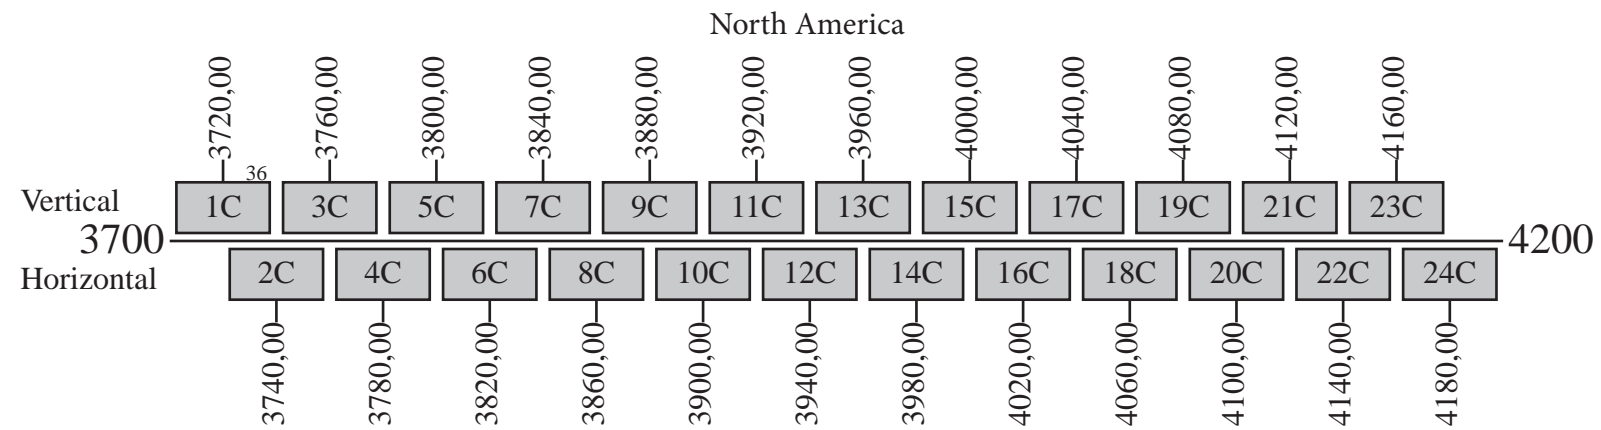

### Downlink

Notes: 1) The polarization of all communication channels may be switched.

Command 1: 14003,00 V  
 Command 2: 14497,00 H  
 Telemetry 1: 11705,50 V Conus  
 Telemetry 2: 12198,00 H Conus  
 Beacon/Telemetry 1: 4196,00 H  
 Beacon/Telemetry 2: 4199,50 H