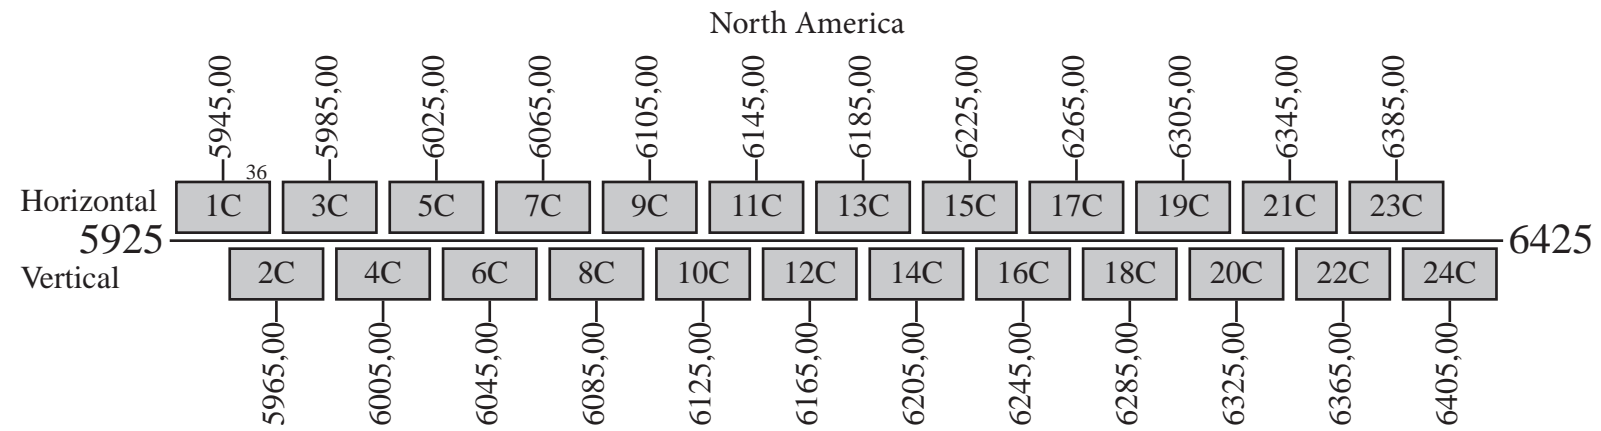

### Downlink

Notes: 1) The polarization of all communication channels may be switched.

Command 1: 14003,00 V  
 Command 2: 14497,00 H  
 Telemetry 1: 11705,50 V Conus  
 Telemetry 2: 12198,00 H Conus  
 Beacon/Telemetry 1: 4196,00 H  
 Beacon/Telemetry 2: 4199,50 H