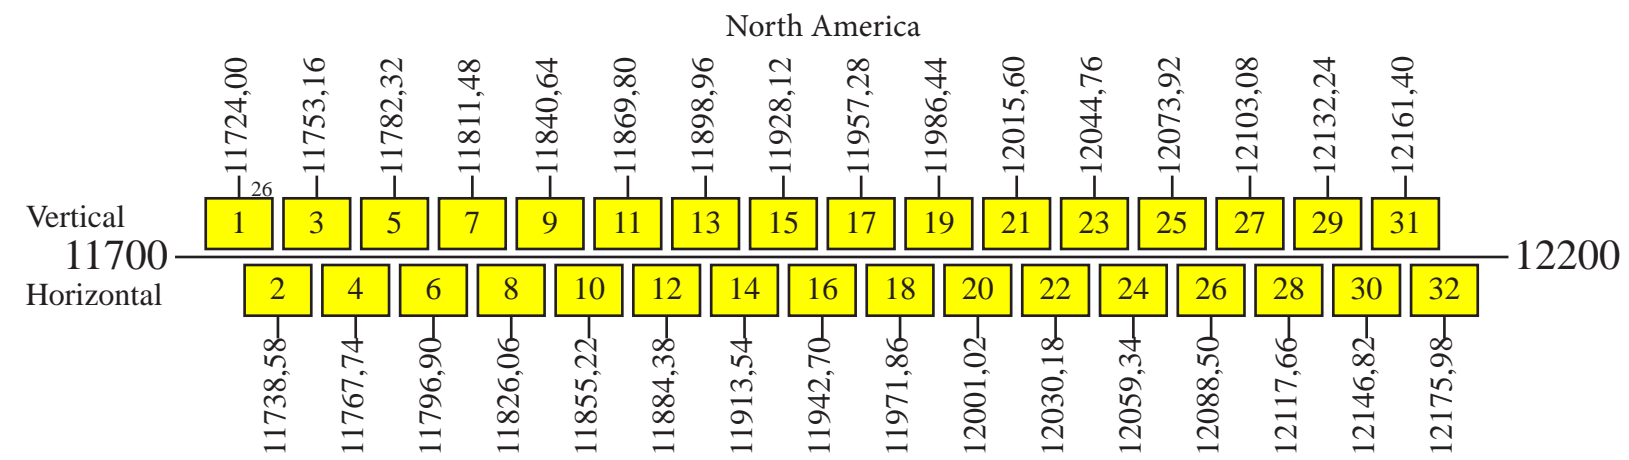

Echostar 9

Frequency Plan Ku-Band

Uplink

Downlink