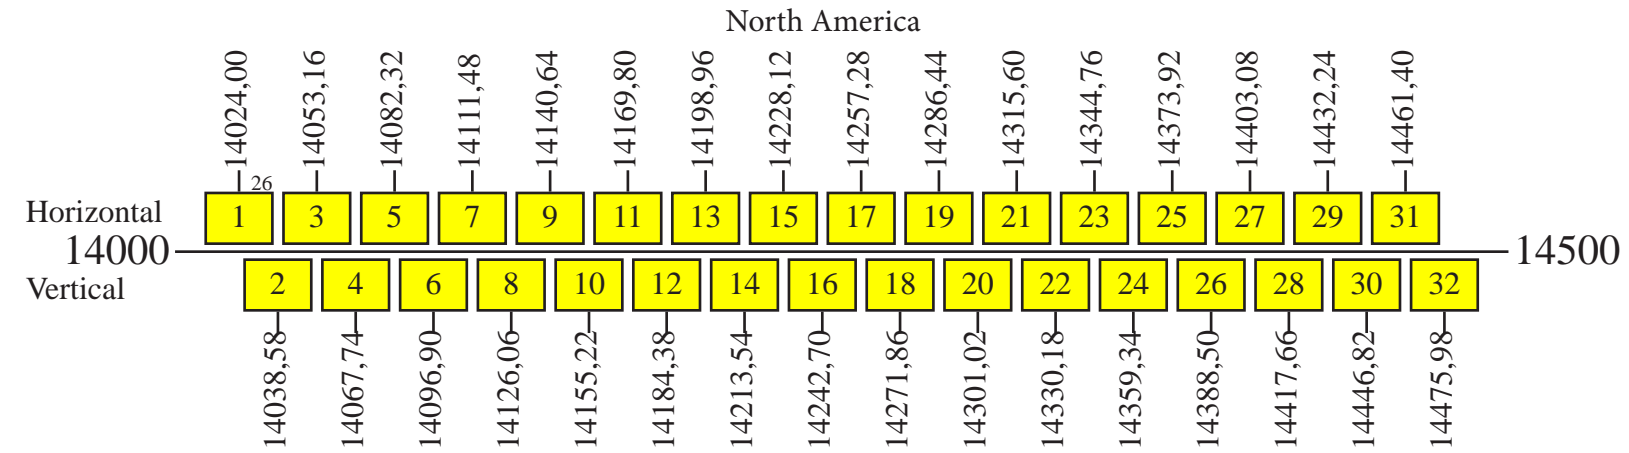

Echostar 9

Frequency Plan Ku-Band

Uplink