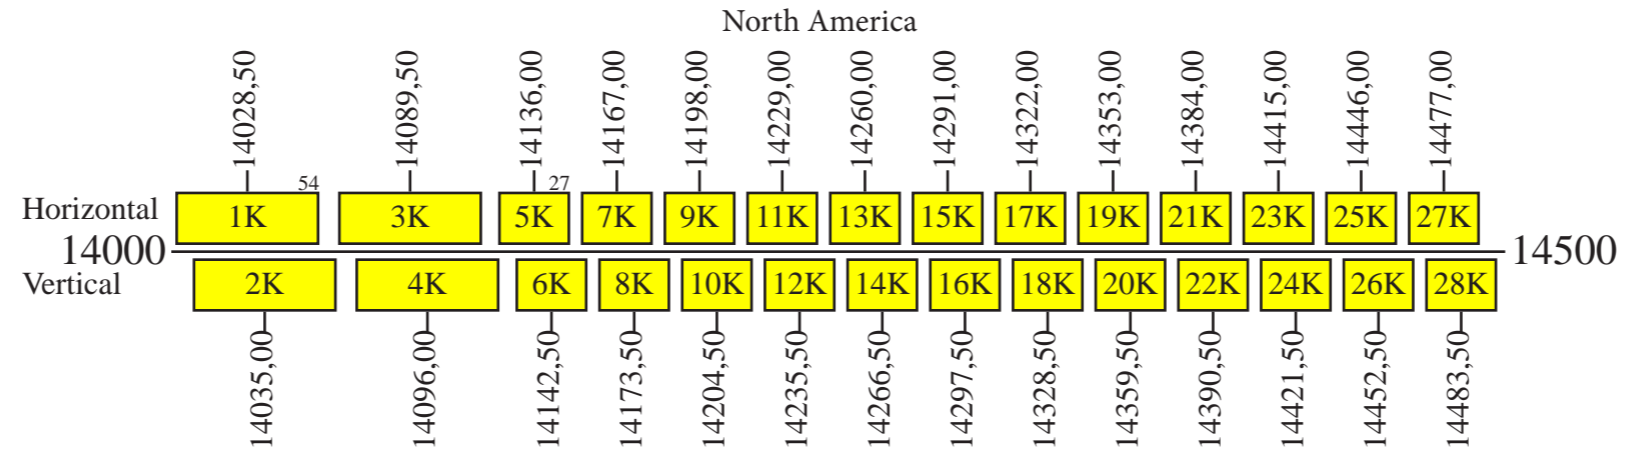

Galaxy 19

Frequency Plan Ku-Band

Uplink