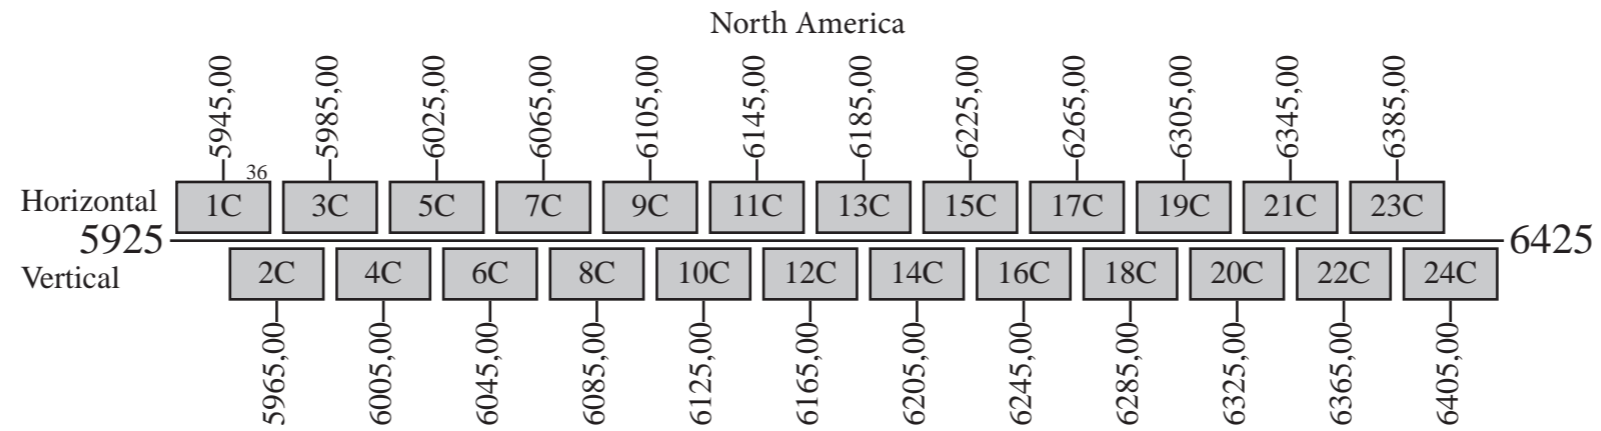

## Frequency Plan C-Band

### Downlink

Notes: 1) The polarization of all communication channels may be switched.

- Command 1: 5925,50 V Conus (Circular Omni)
- Command 2: 6424,50 H Conus (Circular Omni)
- Telemetry 1a: 4198,00 V Conus (Circular Omni)
- Telemetry 1b: 4198,50 V Conus (Circular Omni)
- Telemetry 2a: 4199,00 V Conus (Circular Omni)
- Telemetry 2b: 4199,50 V Conus (Circular Omni)
- Beacon 1: 11700,50 H Conus
- Beacon 2: 12198,00 V Conus