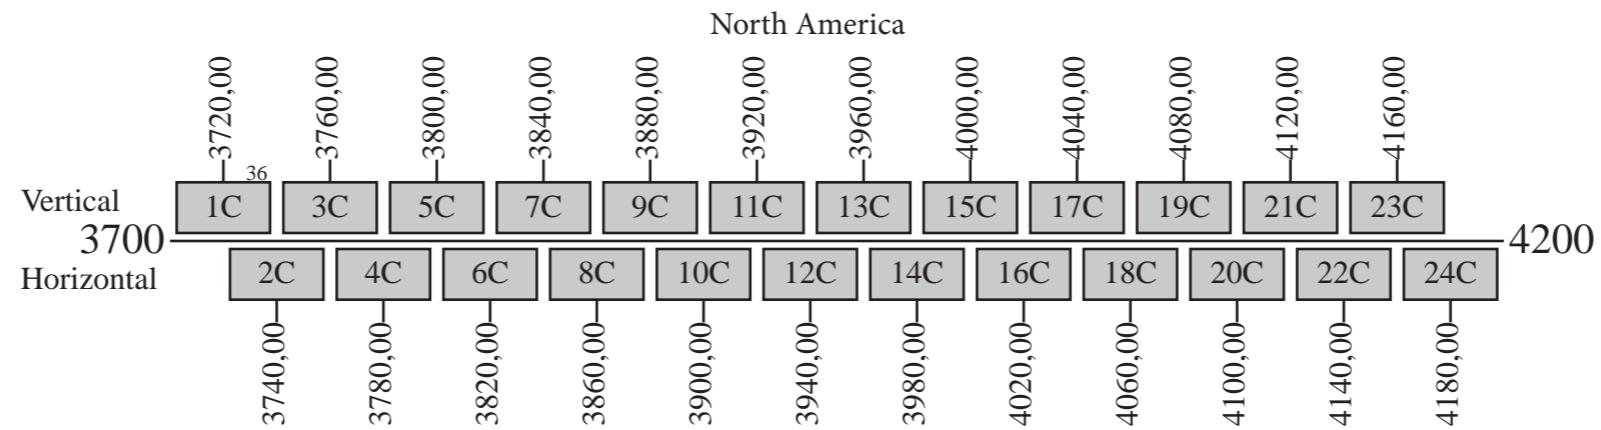

### Downlink

Notes: 1) The polarization of all communication channels may be switched.

- Command 1: 5925,50 V Conus (Circular Omni)
- Command 2: 6424,50 H Conus (Circular Omni)
- Telemetry 1a: 4198,00 V Conus (Circular Omni)
- Telemetry 1b: 4198,50 V Conus (Circular Omni)
- Telemetry 2a: 4199,00 V Conus (Circular Omni)
- Telemetry 2b: 4199,50 V Conus (Circular Omni)
- Beacon 1: 11700,50 H Conus
- Beacon 2: 12198,00 V Conus