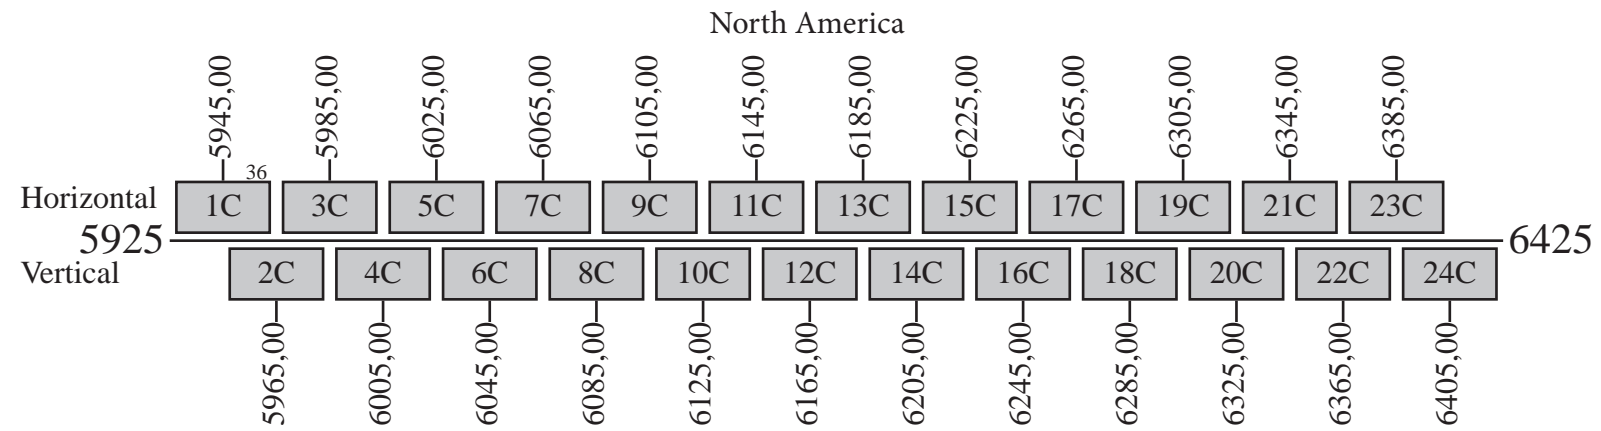

Galaxy 18

Frequency Plan C-Band

Uplink

Downlink

Notes: 1) The polarization of all communication channels may be switched.

Command 1a: 5926,50 V Conus
 Command 1b: 5926,50 L Omni
 Command 2a: 6424,50 H Conus
 Command 2b: 6424,50 L Omni
 Telemetry 1a: 4197,125 V Conus
 Telemetry 1b: 4197,125 L Omni
 Telemetry 2a: 4198,875 V Conus
 Telemetry 2b: 4198,875 L Omni
 Beacon 1: 11701,00 H Conus
 Beacon 2: 12195,00 V Conus

Galaxy 18

Frequency Plan Ku-Band

Uplink

Downlink

Notes: 1) The polarization of all communication channels may be switched.