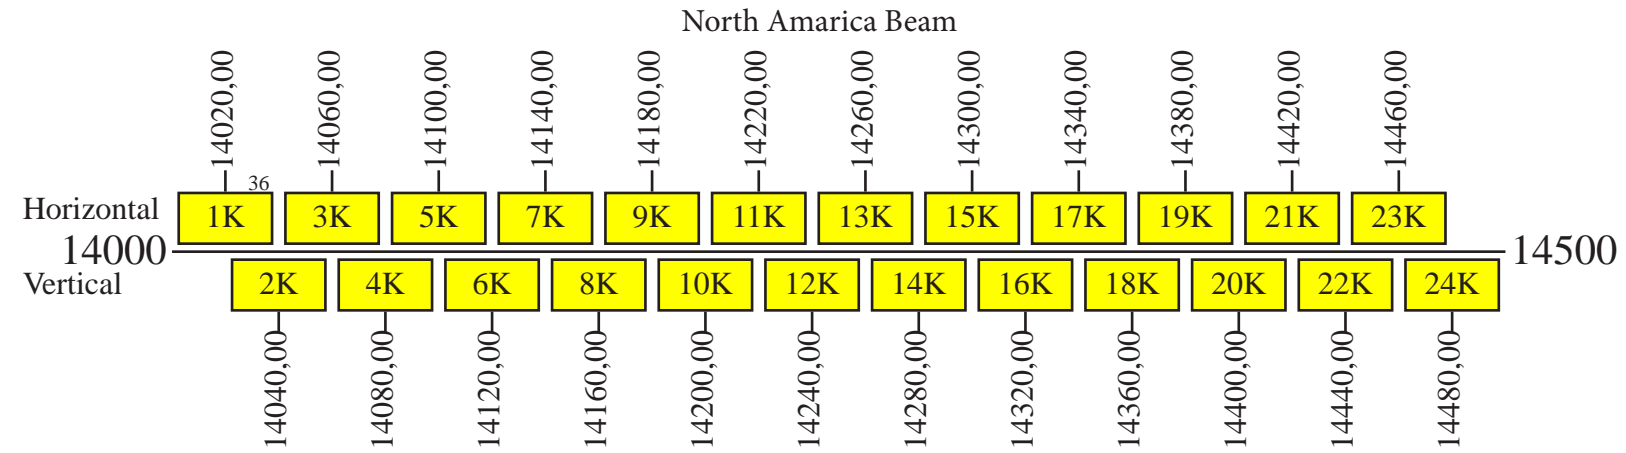

Galaxy 18

Frequency Plan C-Band

Uplink

Downlink

Notes: 1) The polarization of all communication channels may be switched.

Command 1a: 5926,50 V Conus
 Command 1b: 5926,50 L Omni
 Command 2a: 6424,50 H Conus
 Command 2b: 6424,50 L Omni
 Telemetry 1a: 4197,125 V Conus
 Telemetry 1b: 4197,125 L Omni
 Telemetry 2a: 4198,875 V Conus
 Telemetry 2b: 4198,875 L Omni
 Beacon 1: 11701,00 H Conus
 Beacon 2: 12195,00 V Conus

Galaxy 18

Frequency Plan Ku-Band

Uplink

Downlink

Notes: 1) The polarization of all communication channels may be switched.