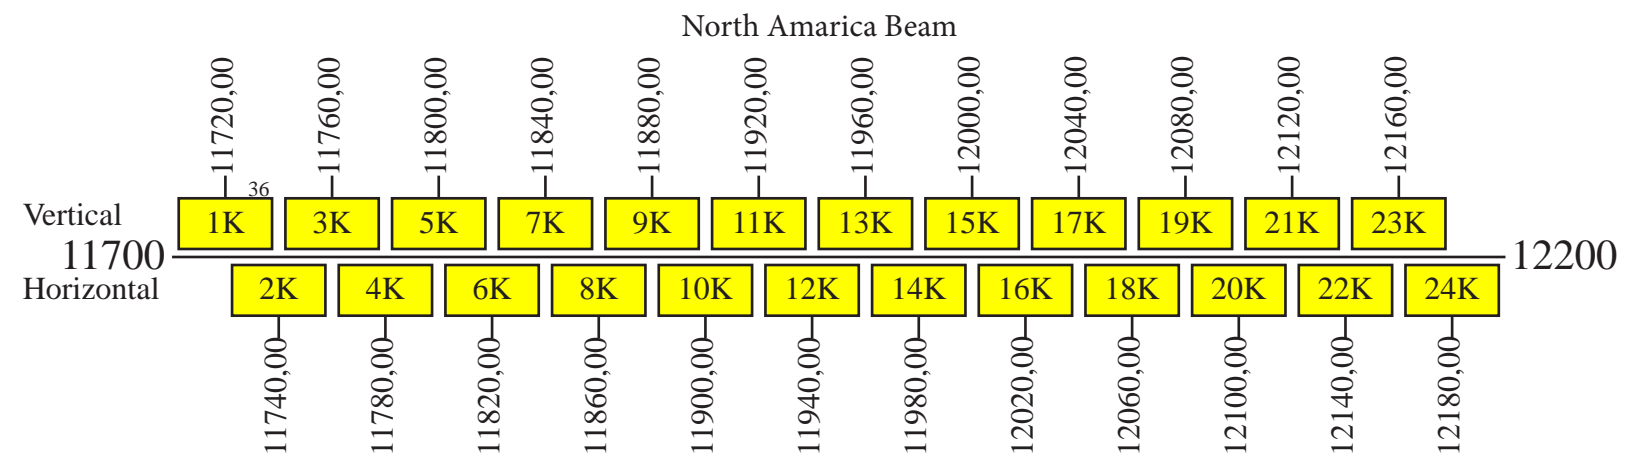

Galaxy 18

Frequency Plan C-Band

Uplink

Downlink

Notes: 1) The polarization of all communication channels may be switched.

Command 1a: 5926,50 V Conus
 Command 1b: 5926,50 L Omni
 Command 2a: 6424,50 H Conus
 Command 2b: 6424,50 L Omni
 Telemetry 1a: 4197,125 V Conus
 Telemetry 1b: 4197,125 L Omni
 Telemetry 2a: 4198,875 V Conus
 Telemetry 2b: 4198,875 L Omni
 Beacon 1: 11701,00 H Conus
 Beacon 2: 12195,00 V Conus

Galaxy 18

Frequency Plan Ku-Band

Uplink

Downlink

Notes: 1) The polarization of all communication channels may be switched.