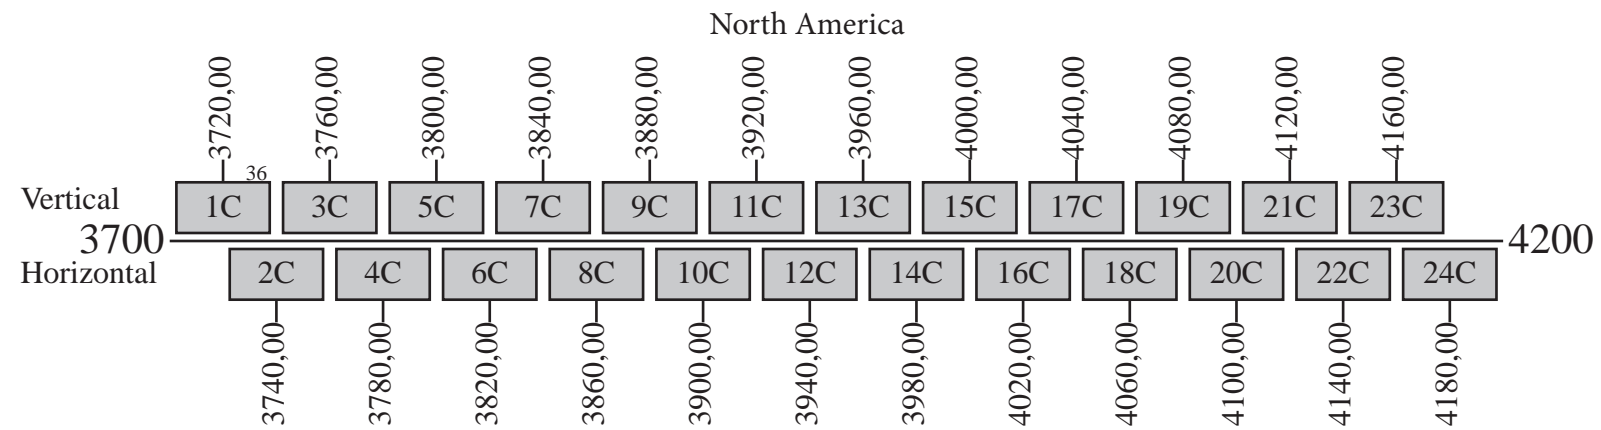

Galaxy 18

Frequency Plan C-Band

Uplink

Downlink

Notes: 1) The polarization of all communication channels may be switched.

Command 1a: 5926,50 V Conus
 Command 1b: 5926,50 L Omni
 Command 2a: 6424,50 H Conus
 Command 2b: 6424,50 L Omni
 Telemetry 1a: 4197,125 V Conus
 Telemetry 1b: 4197,125 L Omni
 Telemetry 2a: 4198,875 V Conus
 Telemetry 2b: 4198,875 L Omni
 Beacon 1: 11701,00 H Conus
 Beacon 2: 12195,00 V Conus

Galaxy 18

Frequency Plan Ku-Band

Uplink

Downlink

Notes: 1) The polarization of all communication channels may be switched.