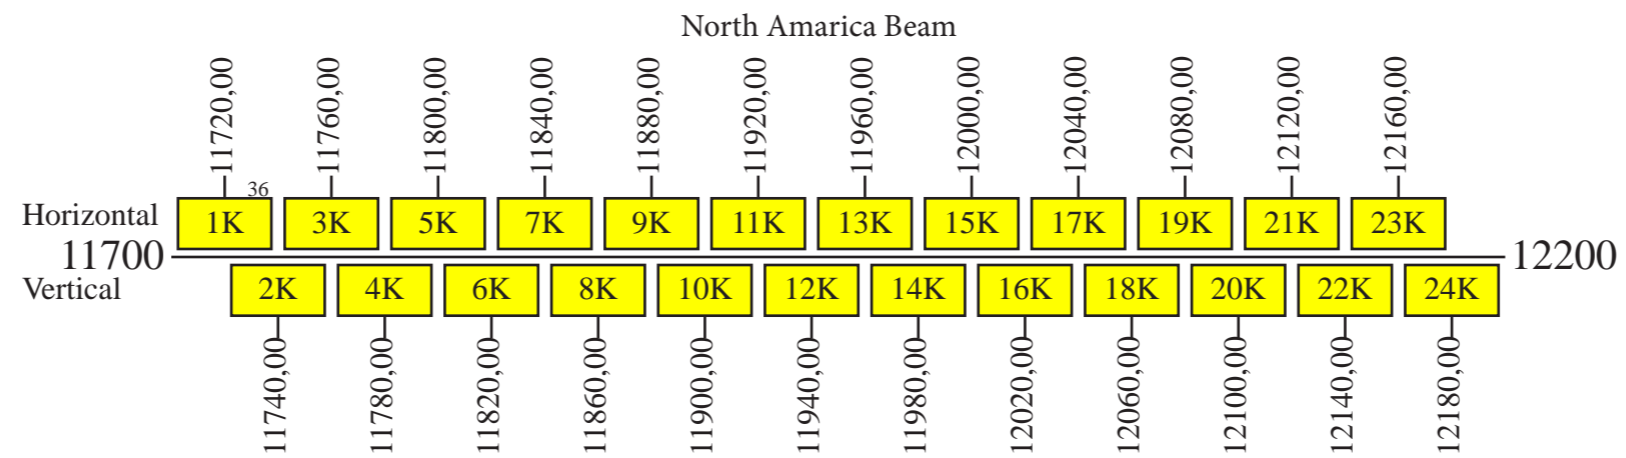

Galaxy 17

Frequency Plan C-Band

Uplink

Downlink

Notes: 1) The polarization of all communication channels may be switched.

Command 1a: 5925,50 H Conus
 Command 1b: 5925,50 L Omni
 Command 2a: 6424,25 V Conus
 Command 2b: 6424,25 R Omni
 Telemetry 1a: 4197,125 H Conus
 Telemetry 1b: 4197,125 L Omni
 Telemetry 2a: 4198,875 H Conus
 Telemetry 2b: 4198,875 R Omni
 Beacon 1: 11701,00 V Conus
 Beacon 2: 12195,00 H Conus

Galaxy 17

Frequency Plan Ku-Band

Uplink

Downlink

Notes: 1) The polarization of all communication channels may be switched.