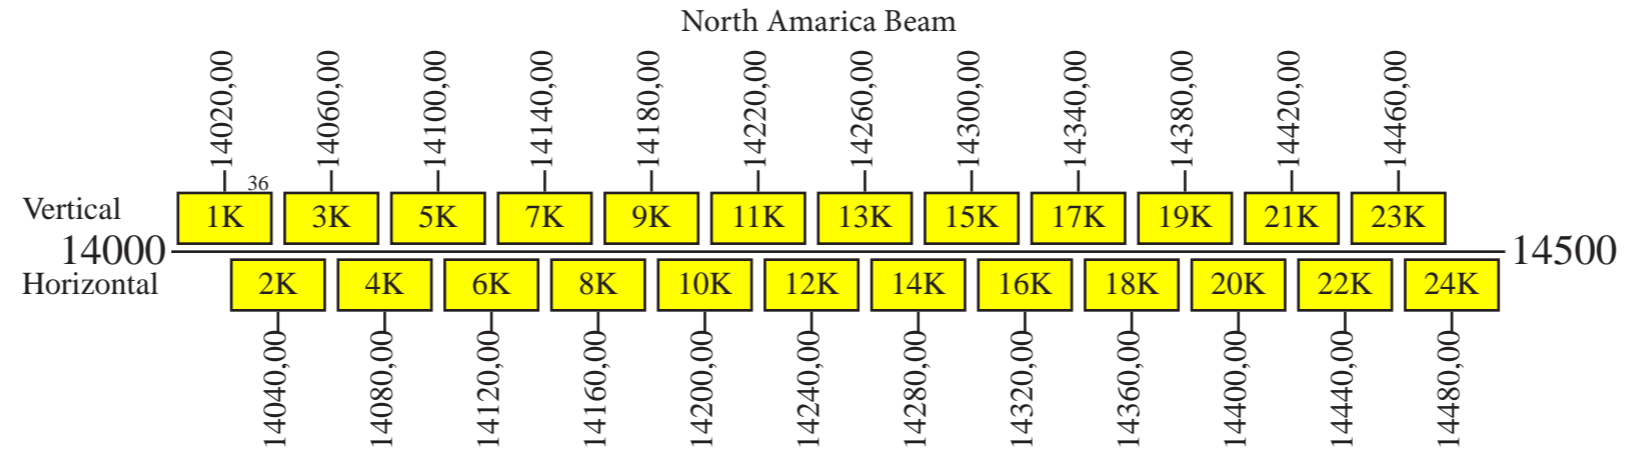

Galaxy 17

Frequency Plan C-Band

Uplink

Downlink

Notes: 1) The polarization of all communication channels may be switched.

Command 1a: 5925,50 H Conus
 Command 1b: 5925,50 L Omni
 Command 2a: 6424,25 V Conus
 Command 2b: 6424,25 R Omni
 Telemetry 1a: 4197,125 H Conus
 Telemetry 1b: 4197,125 L Omni
 Telemetry 2a: 4198,875 H Conus
 Telemetry 2b: 4198,875 R Omni
 Beacon 1: 11701,00 V Conus
 Beacon 2: 12195,00 H Conus

Galaxy 17

Frequency Plan Ku-Band

Uplink

Downlink

Notes: 1) The polarization of all communication channels may be switched.