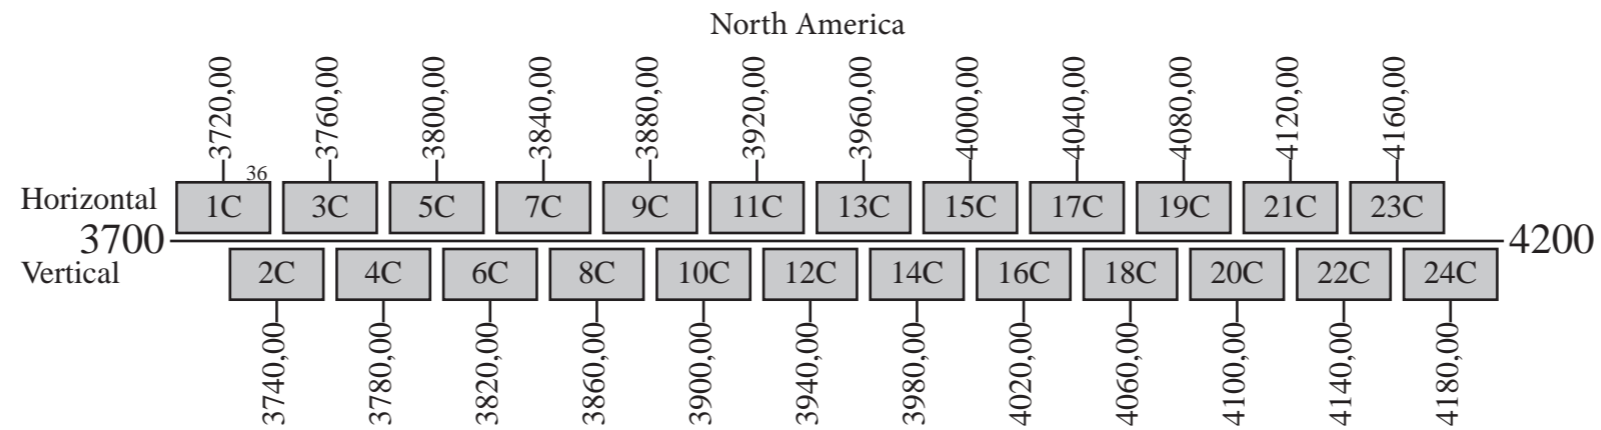

Galaxy 17

Frequency Plan C-Band

Uplink

Downlink

Notes: 1) The polarization of all communication channels may be switched.

Command 1a: 5925,50 H Conus
 Command 1b: 5925,50 L Omni
 Command 2a: 6424,25 V Conus
 Command 2b: 6424,25 R Omni
 Telemetry 1a: 4197,125 H Conus
 Telemetry 1b: 4197,125 L Omni
 Telemetry 2a: 4198,875 H Conus
 Telemetry 2b: 4198,875 R Omni
 Beacon 1: 11701,00 V Conus
 Beacon 2: 12195,00 H Conus

Galaxy 17

Frequency Plan Ku-Band

Uplink

Downlink

Notes: 1) The polarization of all communication channels may be switched.