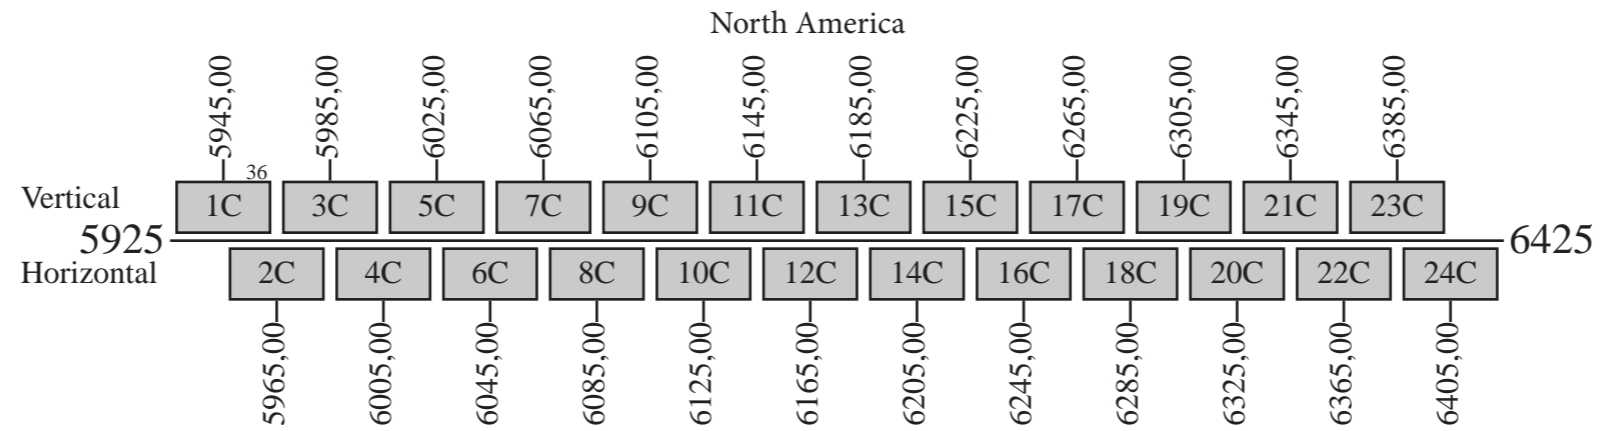

Galaxy 17

Frequency Plan C-Band

Uplink

Downlink

Notes: 1) The polarization of all communication channels may be switched.

Command 1a: 5925,50 H Conus
 Command 1b: 5925,50 L Omni
 Command 2a: 6424,25 V Conus
 Command 2b: 6424,25 R Omni
 Telemetry 1a: 4197,125 H Conus
 Telemetry 1b: 4197,125 L Omni
 Telemetry 2a: 4198,875 H Conus
 Telemetry 2b: 4198,875 R Omni
 Beacon 1: 11701,00 V Conus
 Beacon 2: 12195,00 H Conus

Galaxy 17

Frequency Plan Ku-Band

Uplink

Downlink

Notes: 1) The polarization of all communication channels may be switched.