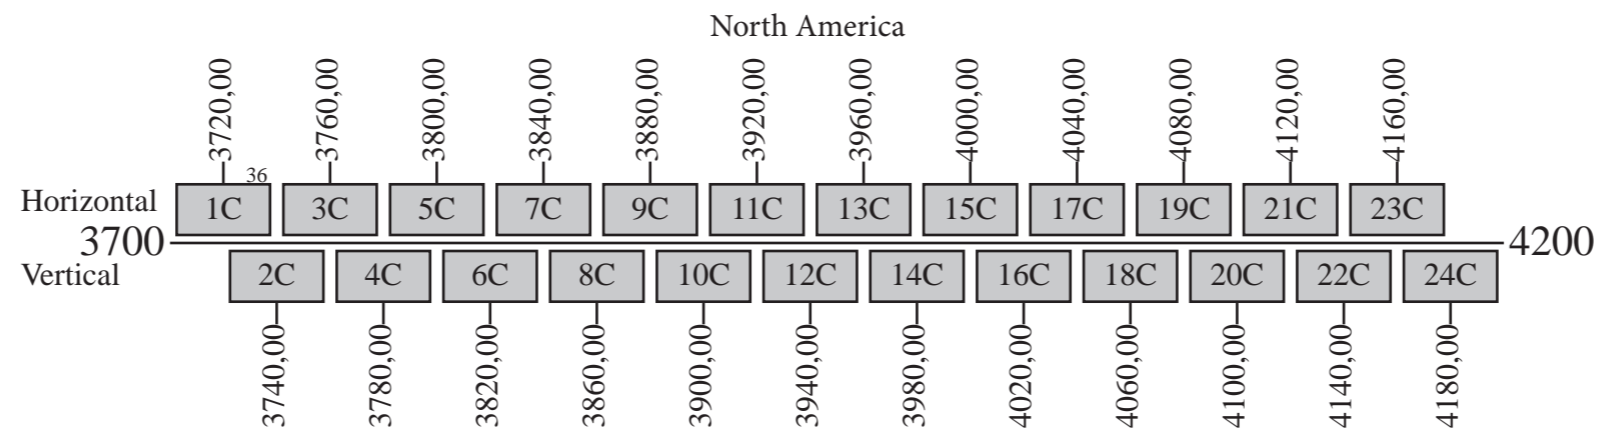

Galaxy 16

Frequency Plan C-Band

Uplink

Downlink

Notes: 1) The polarization of all communication channels may be switched.

Command 1a: 5928,75 H Conus
 Command 1b: 5928,75 L Omni
 Command 2a: 6424,25 V Conus
 Command 2b: 6424,25 L Omni
 Telemetry 1a: 4196,00 H Conus
 Telemetry 1b: 4196,00 R Omni
 Telemetry 2a: 4197,00 H Conus
 Telemetry 2b: 4197,00 R Omni
 Beacon 1: 11701,00 V Conus
 Beacon 2: 12195,00 H Conus

Galaxy 16

Frequency Plan Ku-Band

Uplink

Downlink

Notes: 1) The polarization of all communication channels may be switched.