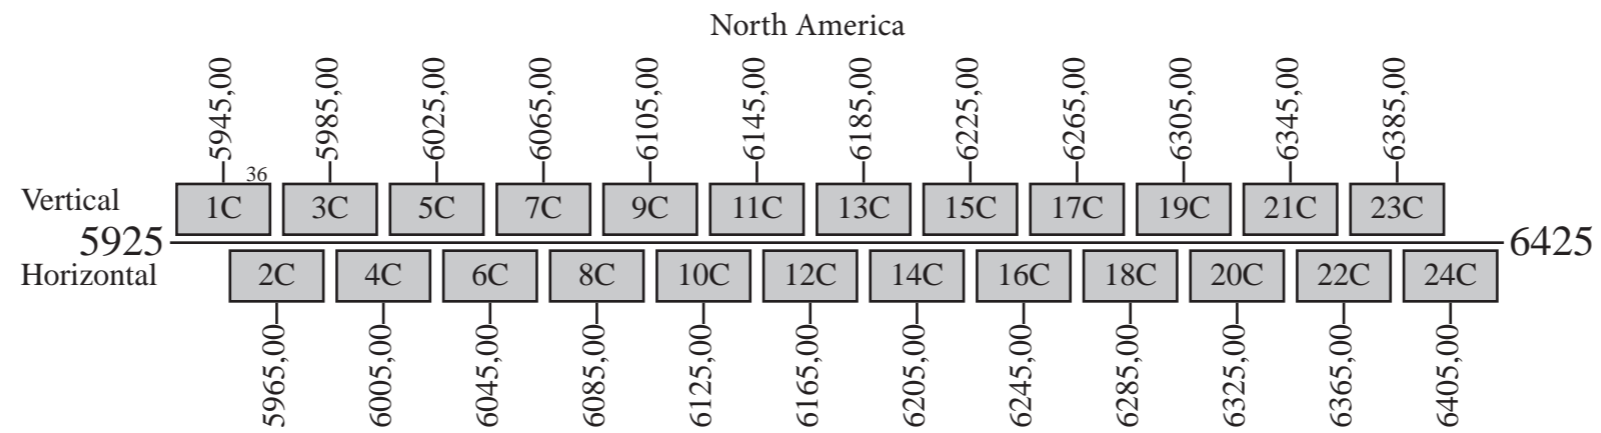

Galaxy 16

Frequency Plan C-Band

Uplink

Downlink

Notes: 1) The polarization of all communication channels may be switched.

Command 1a: 5928,75 H Conus
 Command 1b: 5928,75 L Omni
 Command 2a: 6424,25 V Conus
 Command 2b: 6424,25 L Omni
 Telemetry 1a: 4196,00 H Conus
 Telemetry 1b: 4196,00 R Omni
 Telemetry 2a: 4197,00 H Conus
 Telemetry 2b: 4197,00 R Omni
 Beacon 1: 11701,00 V Conus
 Beacon 2: 12195,00 H Conus

Galaxy 16

Frequency Plan Ku-Band

Uplink

Downlink

Notes: 1) The polarization of all communication channels may be switched.