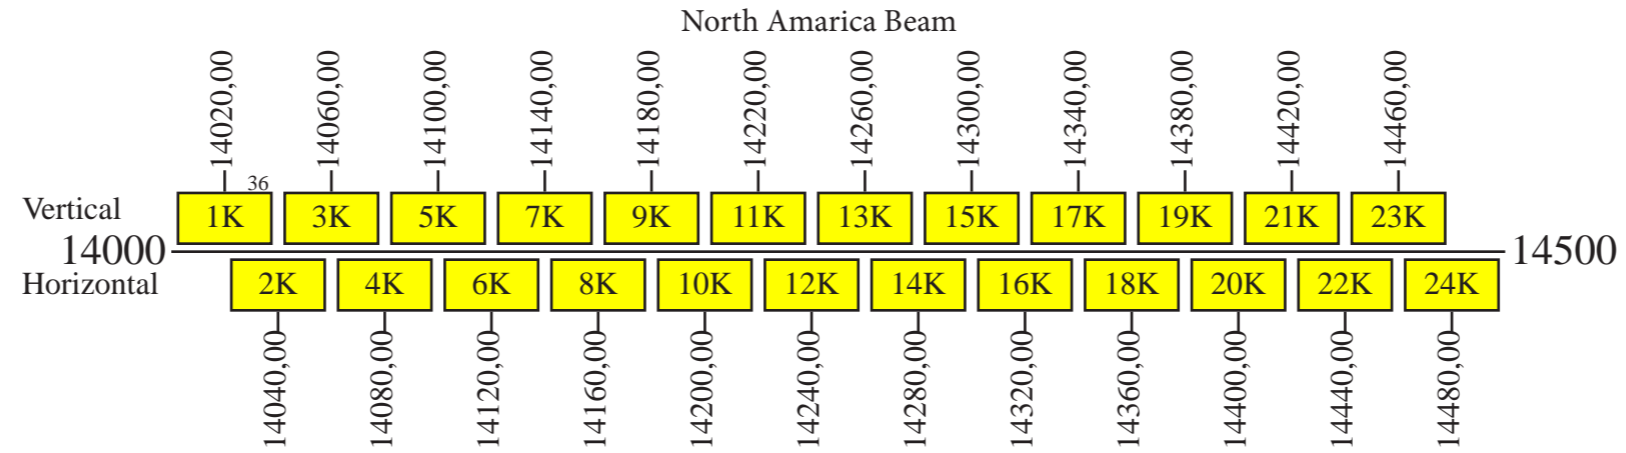

Galaxy 16

Frequency Plan C-Band

Uplink

Downlink

Notes: 1) The polarization of all communication channels may be switched.

Command 1a: 5928,75 H Conus
 Command 1b: 5928,75 L Omni
 Command 2a: 6424,25 V Conus
 Command 2b: 6424,25 L Omni
 Telemetry 1a: 4196,00 H Conus
 Telemetry 1b: 4196,00 R Omni
 Telemetry 2a: 4197,00 H Conus
 Telemetry 2b: 4197,00 R Omni
 Beacon 1: 11701,00 V Conus
 Beacon 2: 12195,00 H Conus

Galaxy 16

Frequency Plan Ku-Band

Uplink

Downlink

Notes: 1) The polarization of all communication channels may be switched.