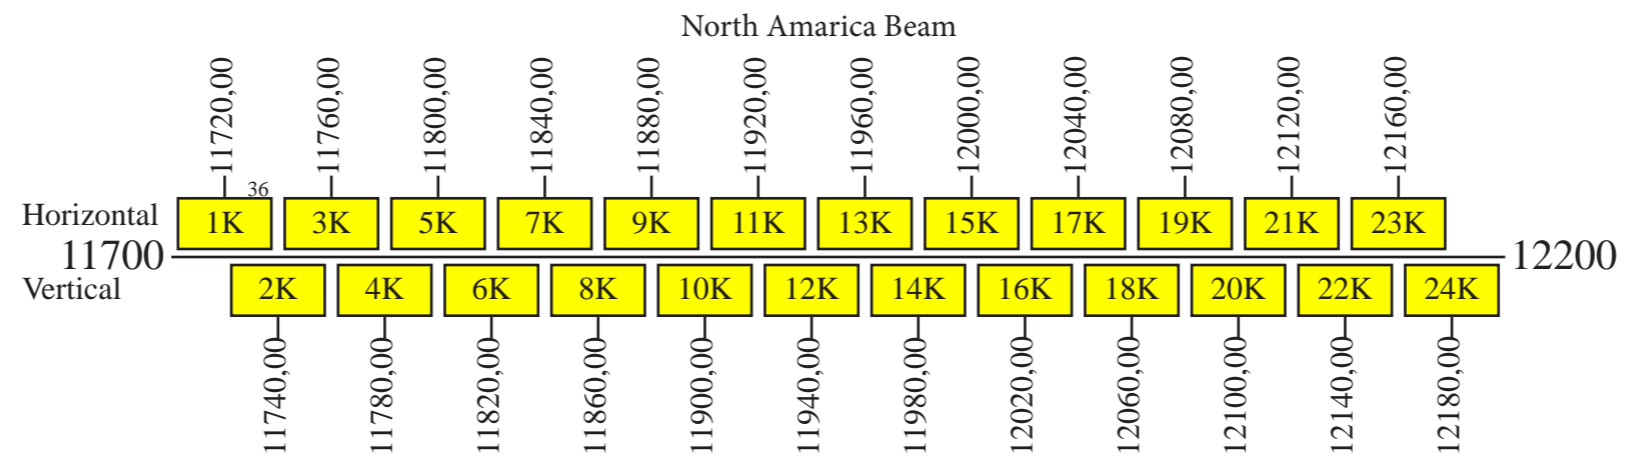

Galaxy 16

Frequency Plan C-Band

Uplink

Downlink

Notes: 1) The polarization of all communication channels may be switched.

Command 1a: 5928,75 H Conus
 Command 1b: 5928,75 L Omni
 Command 2a: 6424,25 V Conus
 Command 2b: 6424,25 L Omni
 Telemetry 1a: 4196,00 H Conus
 Telemetry 1b: 4196,00 R Omni
 Telemetry 2a: 4197,00 H Conus
 Telemetry 2b: 4197,00 R Omni
 Beacon 1: 11701,00 V Conus
 Beacon 2: 12195,00 H Conus

Galaxy 16

Frequency Plan Ku-Band

Uplink

Downlink

Notes: 1) The polarization of all communication channels may be switched.