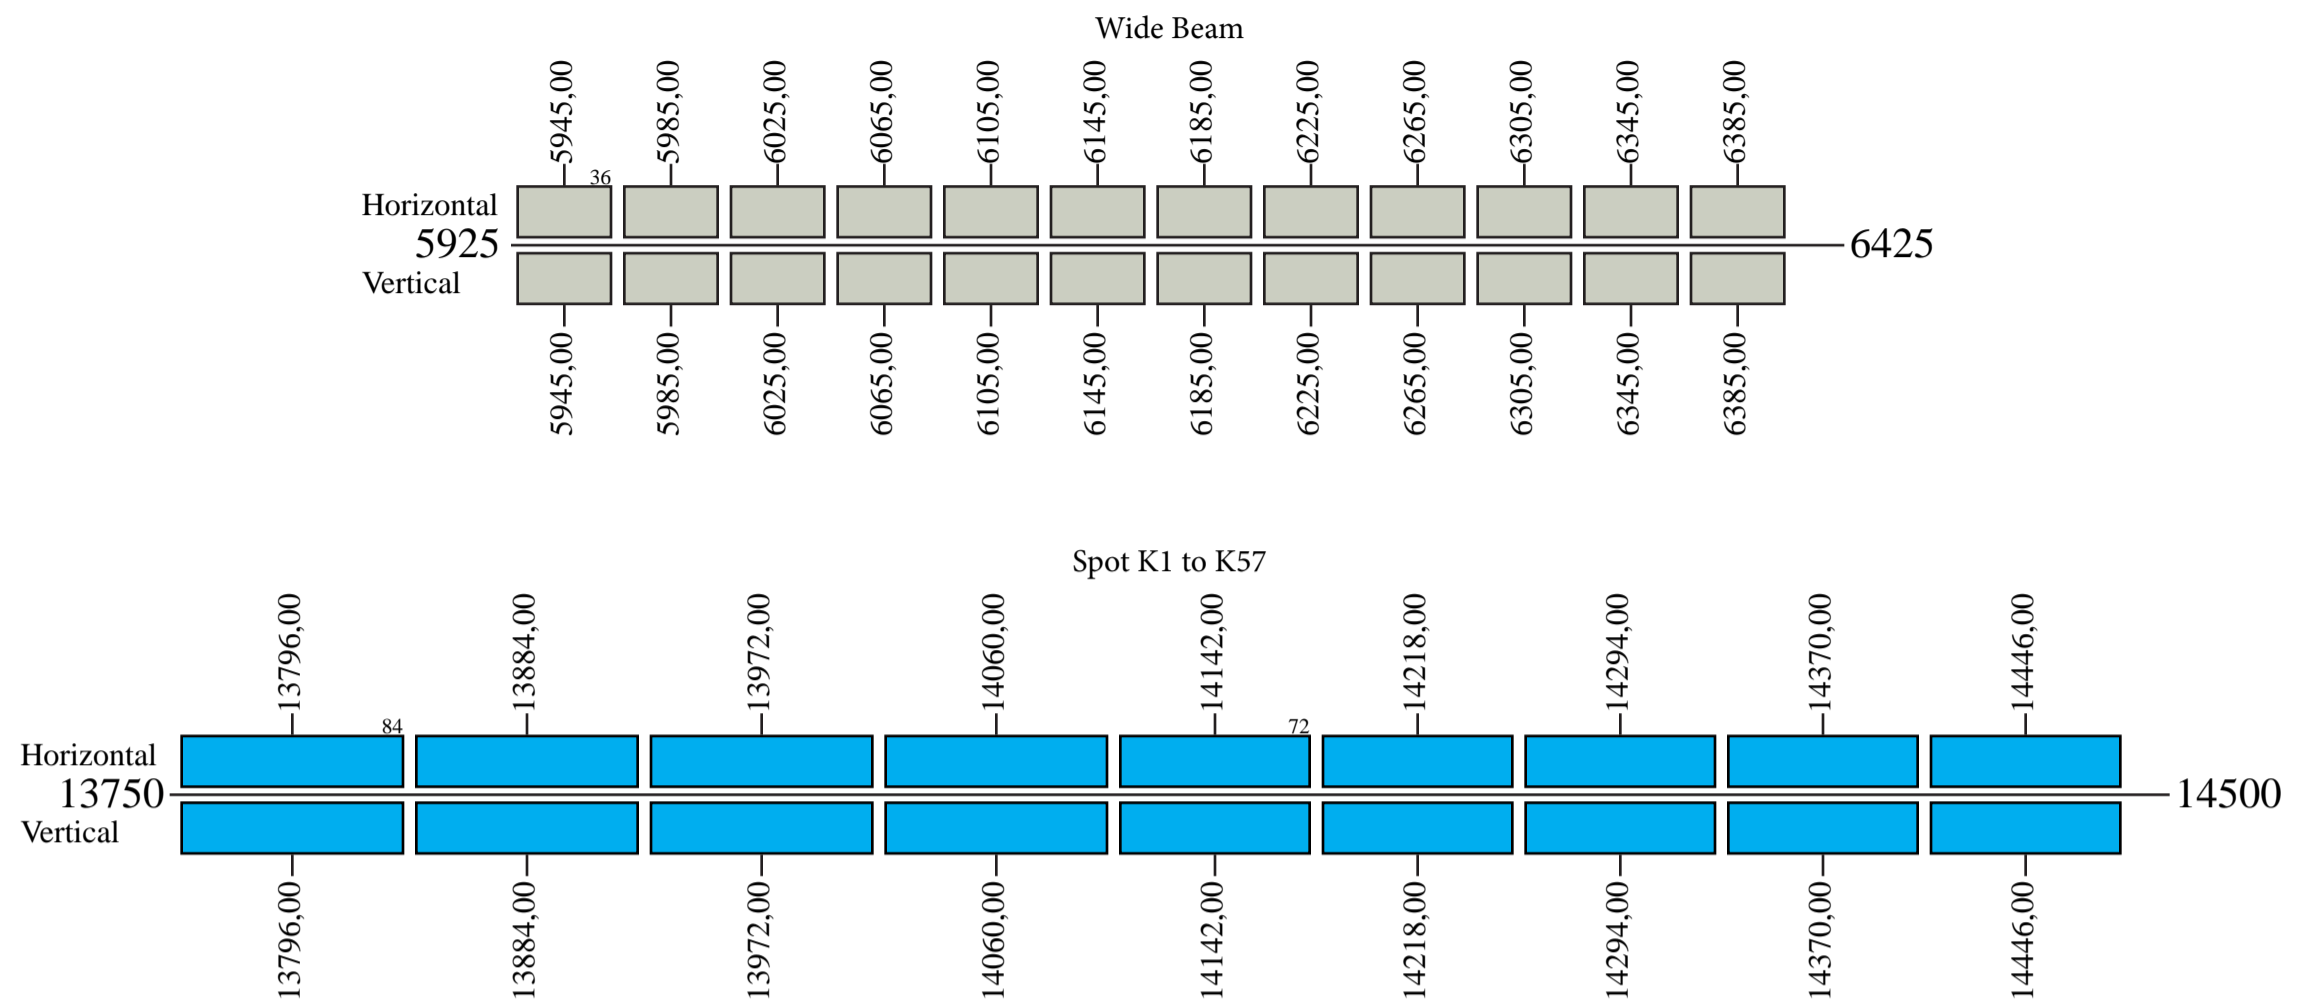

Galaxy 15R

Provisional Frequency Plan

Uplink

Downlink

Command 1: 5926,75 L Hemi Beam
 Command 2: 6424,50 V Omni Beam
 Command 3: 6424,50 L Global Beam
 Telemetry 1: 4197,75 L or H Omni or Global or Hemi Beam
 Telemetry 2: 4198,25 L or H Omni or Global or Hemi Beam
 Telemetry 3: 4198,75 L or H Omni or Global or Hemi Beam
 Telemetry 4: 4199,25 L or H Omni or Global or Hemi Beam
 Beacon 1: 4199,75 H Global Beam
 Beacon 2: 11451,00 R Global Beam