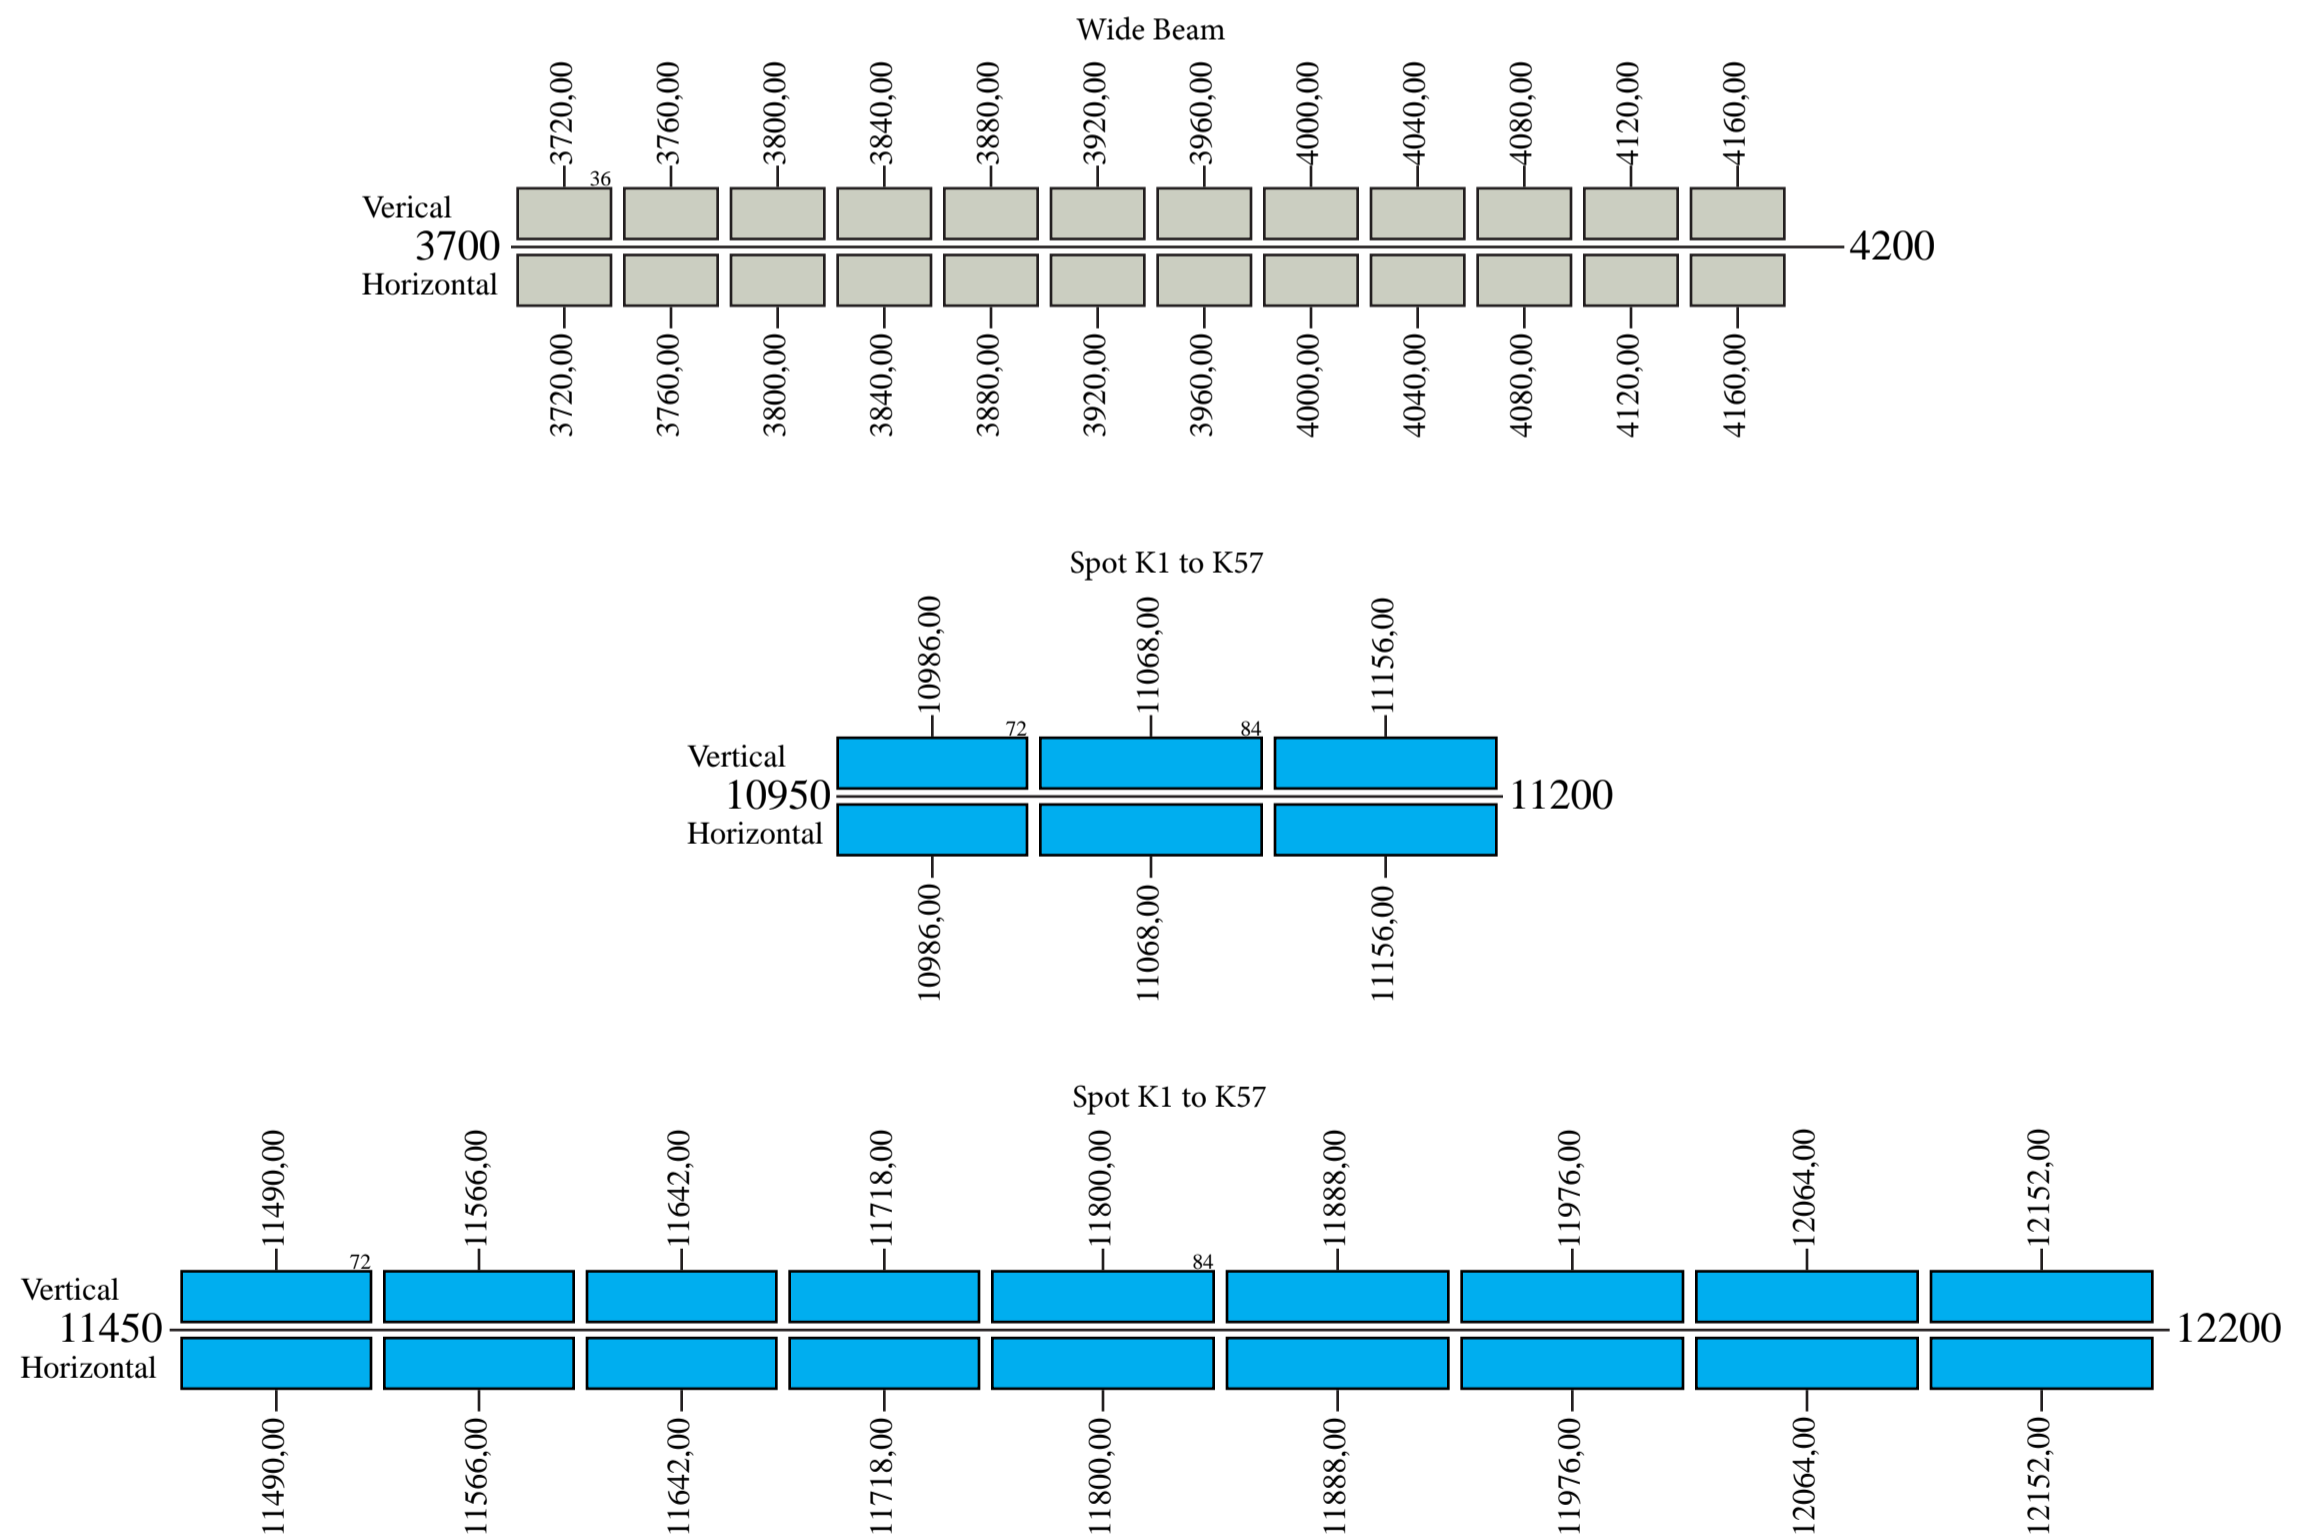

Galaxy 15R

Provisional Frequency Plan

Uplink

Downlink

Command 1: 5926,75 L Hemi Beam
 Command 2: 6424,50 V Omni Beam
 Command 3: 6424,50 L Global Beam
 Telemetry 1: 4197,75 L or H Omni or Global or Hemi Beam
 Telemetry 2: 4198,25 L or H Omni or Global or Hemi Beam
 Telemetry 3: 4198,75 L or H Omni or Global or Hemi Beam
 Telemetry 4: 4199,25 L or H Omni or Global or Hemi Beam
 Beacon 1: 4199,75 H Global Beam
 Beacon 2: 11451,00 R Global Beam