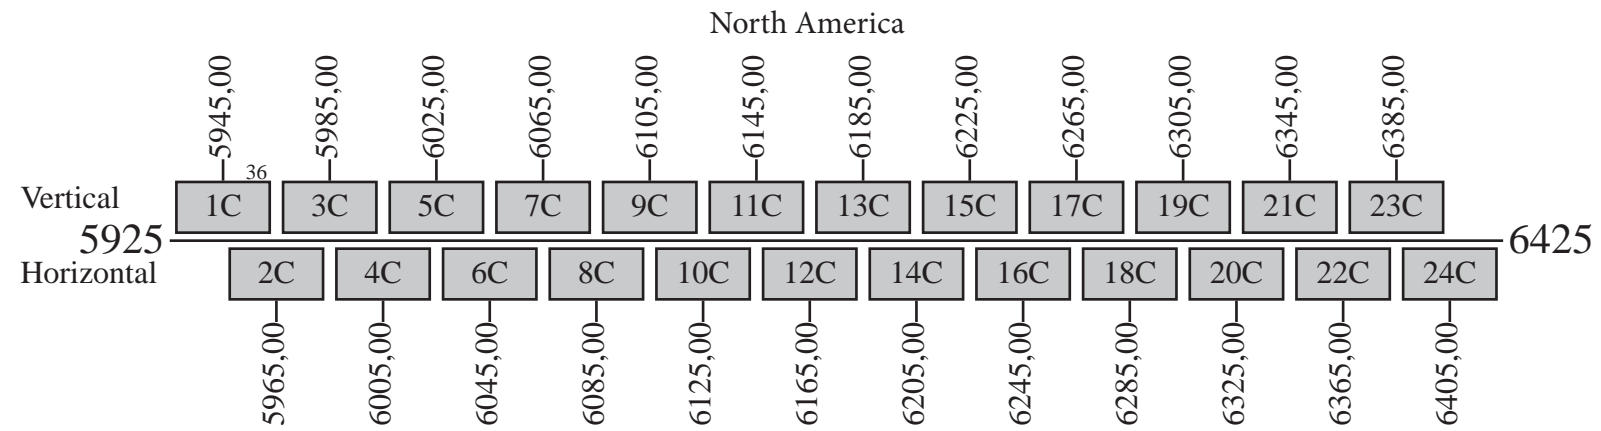

Galaxy 15

Frequency Plan

Uplink

Downlink

Notes: 1) The polarization of all communication channels may be switched.

Command 1a: 6424,50 V Conus
 Command 1b: 6424,50 R Omni
 Telemetry 1a: 4198,00 H Conus
 Telemetry 1b: 4198,00 L Omni
 Telemetry 2a: 4199,875 H Conus
 Telemetry 2b: 4199,875 L Omni