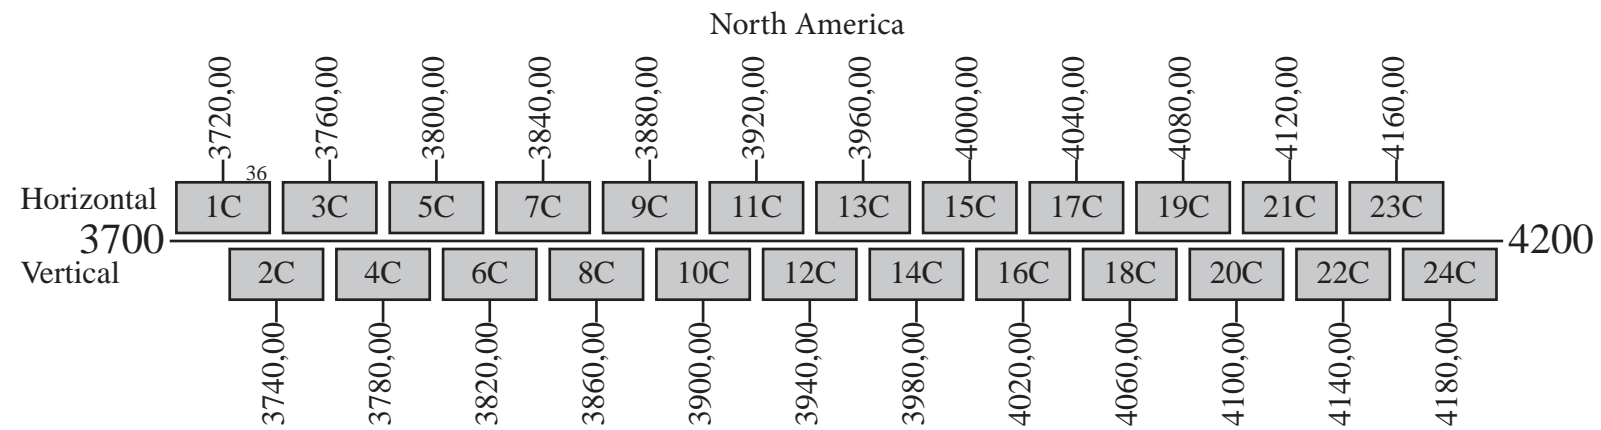

Galaxy 15

Frequency Plan

Uplink

Downlink

Notes: 1) The polarization of all communication channels may be switched.

Command 1a: 6424,50 V Conus
 Command 1b: 6424,50 R Omni
 Telemetry 1a: 4198,00 H Conus
 Telemetry 1b: 4198,00 L Omni
 Telemetry 2a: 4199,875 H Conus
 Telemetry 2b: 4199,875 L Omni