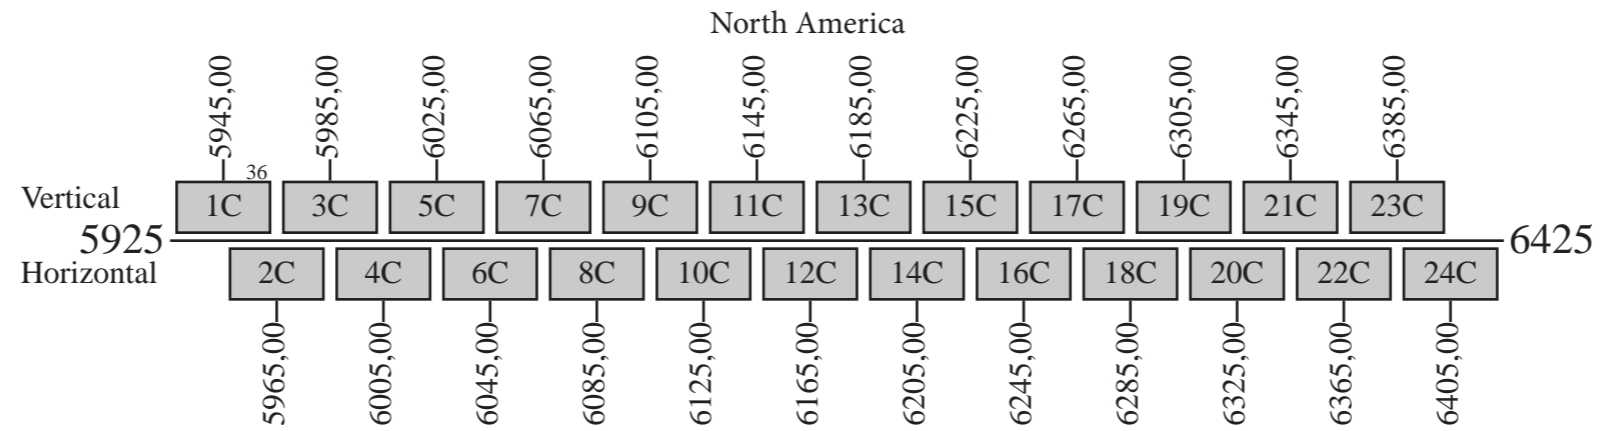

# Galaxy 14

## Frequency Plan

### Downlink

Notes: 1) The polarization of all communication channels may be switched.

Command 1a: 6424,50 V Conus  
 Command 1b: 6424,50 R Omni  
 Telemetry 1a: 4198,00 H Conus  
 Telemetry 1b: 4198,00 L Omni  
 Telemetry 2a: 4199,875 H Conus  
 Telemetry 2b: 4199,875 L Omni