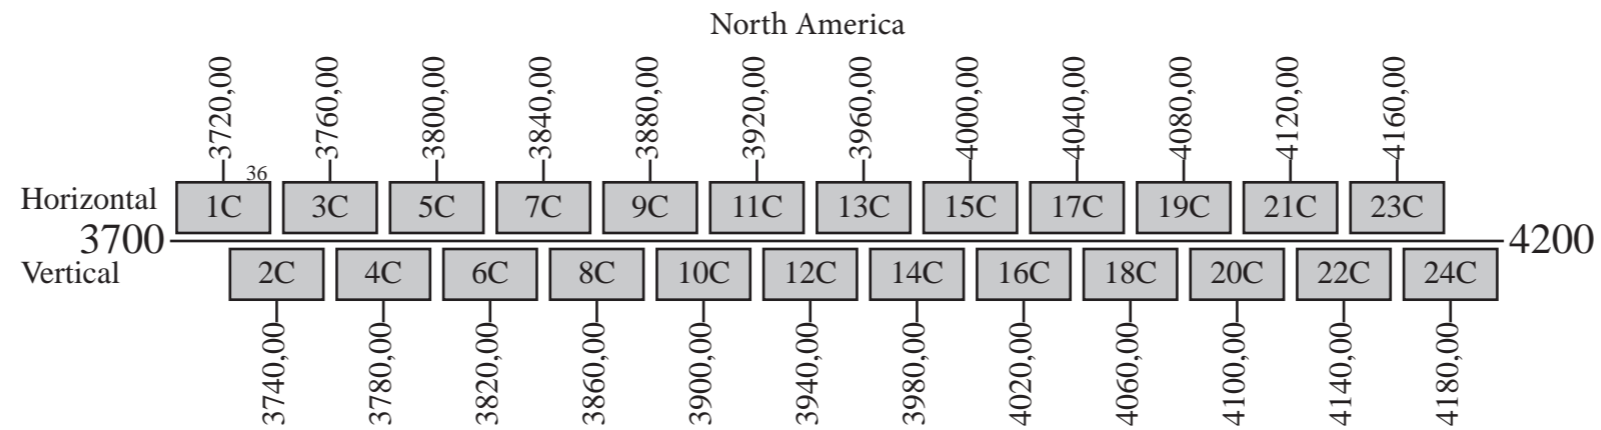

# Galaxy 14

## Frequency Plan

### Downlink

Notes: 1) The polarization of all communication channels may be switched.

Command 1a: 6424,50 V Conus  
 Command 1b: 6424,50 R Omni  
 Telemetry 1a: 4198,00 H Conus  
 Telemetry 1b: 4198,00 L Omni  
 Telemetry 2a: 4199,875 H Conus  
 Telemetry 2b: 4199,875 L Omni