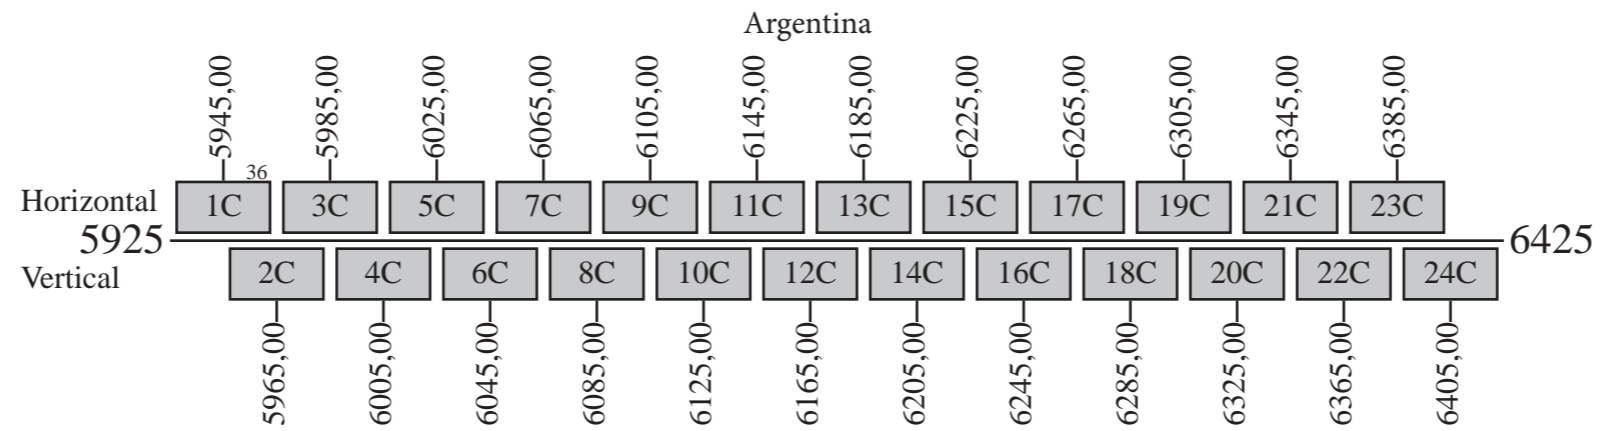

# Galaxy 13

## Frequency Plan C-band

### Downlink

Notes: 1) The polarization of all communication channels may be switched.

Command 1a: 6420,75 H Conus  
 Command 1b: 6420,75 H Omni  
 Command 2: 5926,75 R Omni  
 Telemetry 1a: 4198,50 V Conus  
 Telemetry 1b: 4198,50 V or R Omni  
 Telemetry 2a: 4199,50 V Conus  
 Telemetry 2b: 4199,50 V or R Omni  
 Beacon 1: 11700,50 H North America  
 Beacon 2: 12199,00 V North America