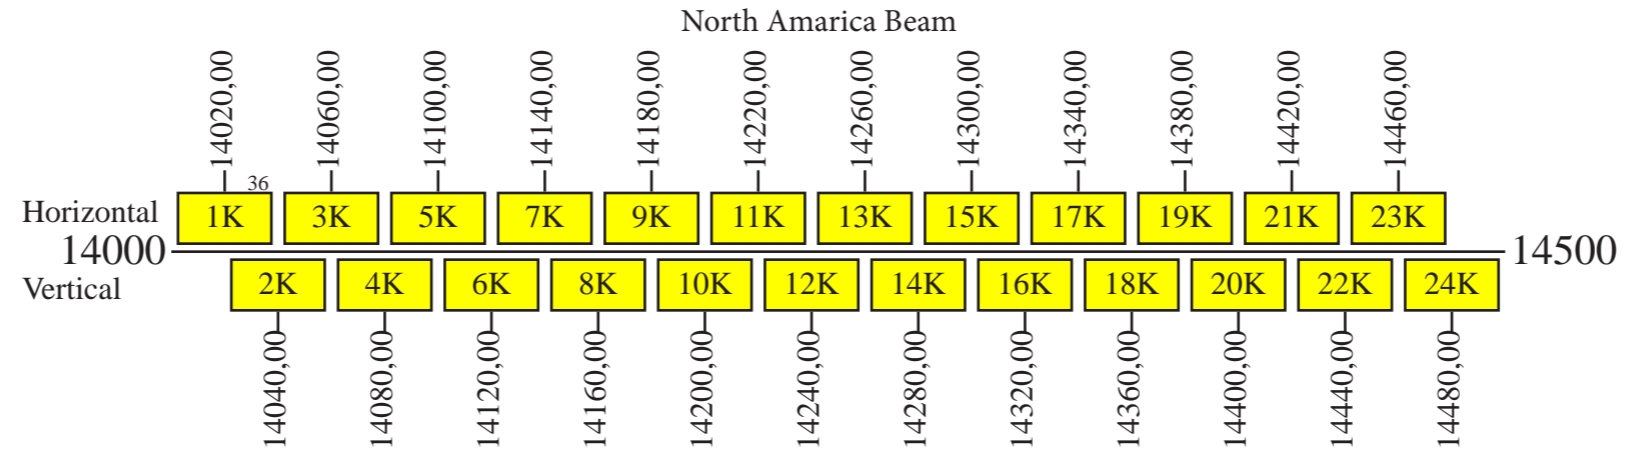

Horizons 1

Frequency Plan Ku-Band

Uplink