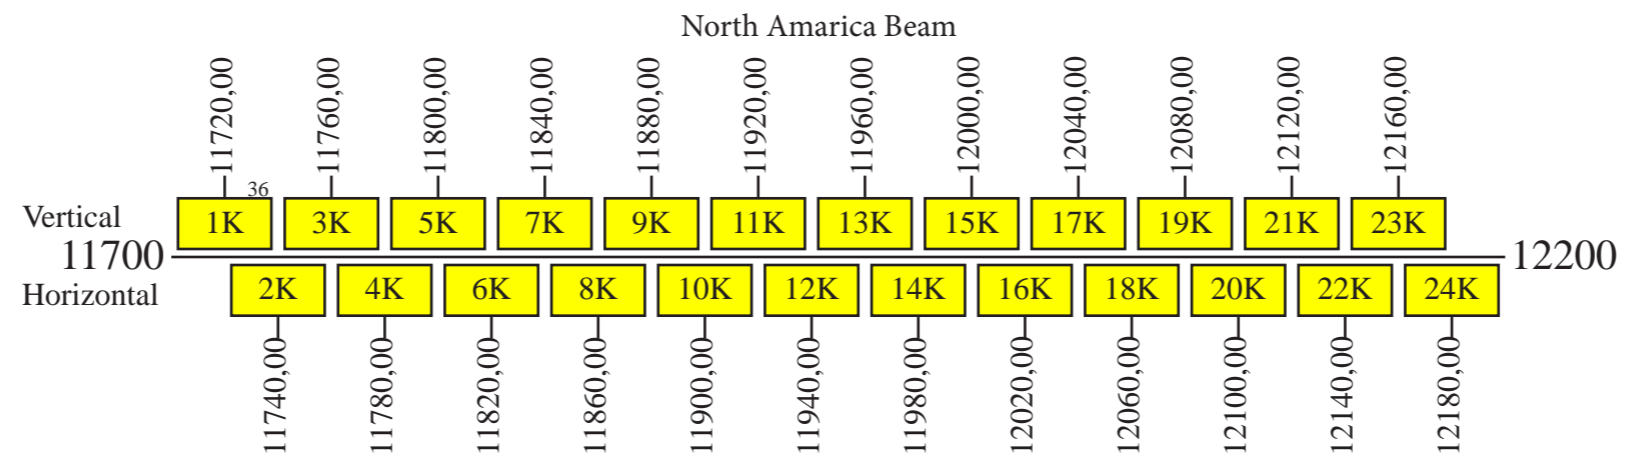

Downlink

Notes: 1) The polarization of all communication channels may be switched.