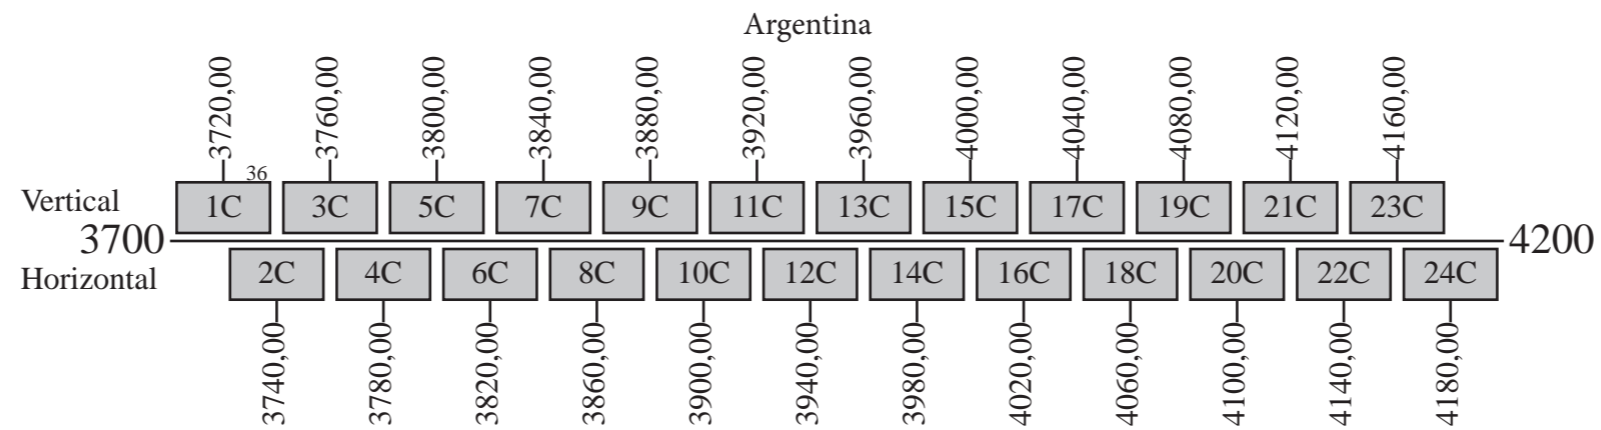

# Galaxy 13

### Downlink

Notes: 1) The polarization of all communication channels may be switched.

Command 1a: 6420,75 H Conus  
 Command 1b: 6420,75 H Omni  
 Command 2: 5926,75 R Omni  
 Telemetry 1a: 4198,50 V Conus  
 Telemetry 1b: 4198,50 V or R Omni  
 Telemetry 2a: 4199,50 V Conus  
 Telemetry 2b: 4199,50 V or R Omni  
 Beacon 1: 11700,50 H North America  
 Beacon 2: 12199,00 V North America