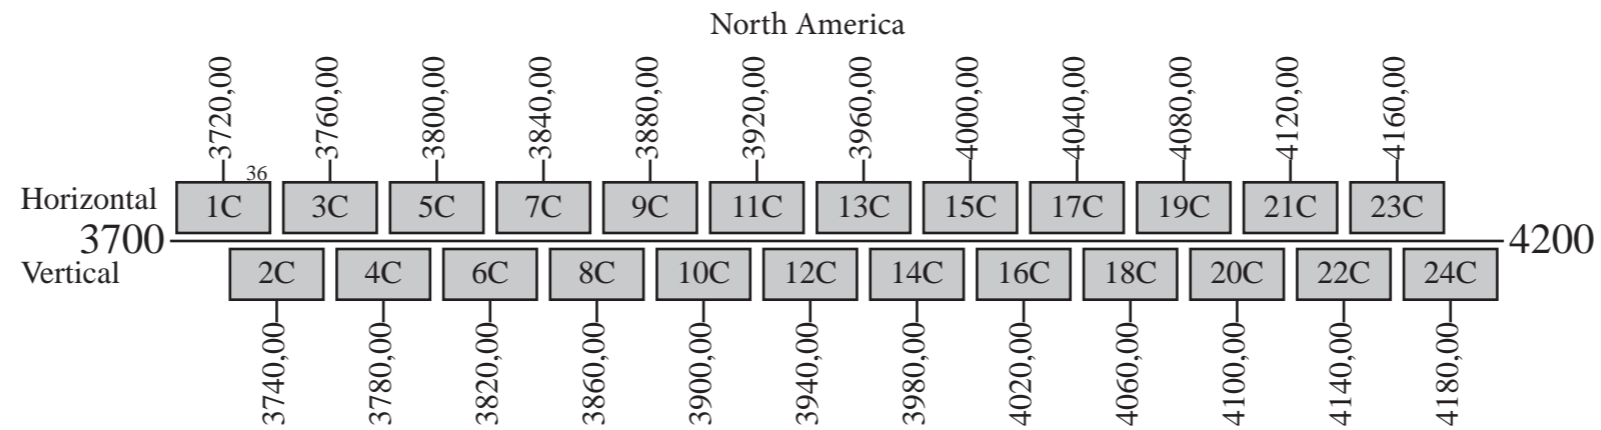

Galaxy 12

Frequency Plan

Uplink

Downlink

Notes: 1) The polarization of all communication channels may be switched.

Command 1a: 6424,50 V Conus
 Command 1b: 6424,50 R Omni
 Telemetry 1a: 4198,00 H Conus
 Telemetry 1b: 4198,00 L Omni
 Telemetry 2a: 4199,875 H Conus
 Telemetry 2b: 4199,875 L Omni