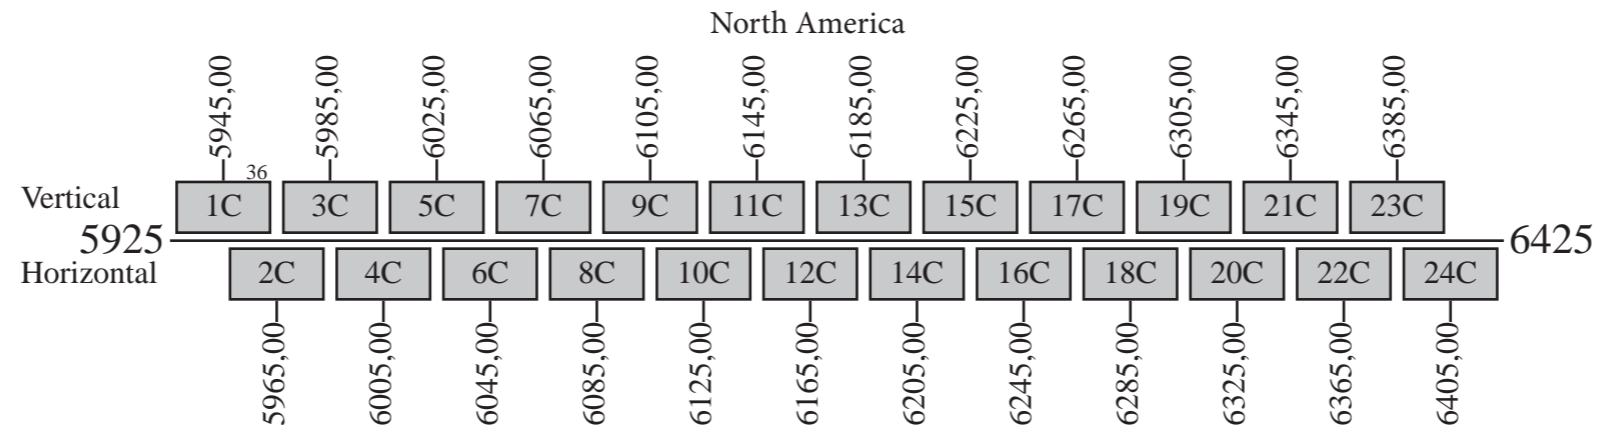

Galaxy 12

Frequency Plan

Uplink

Downlink

Notes: 1) The polarization of all communication channels may be switched.

Command 1a: 6424,50 V Conus
 Command 1b: 6424,50 R Omni
 Telemetry 1a: 4198,00 H Conus
 Telemetry 1b: 4198,00 L Omni
 Telemetry 2a: 4199,875 H Conus
 Telemetry 2b: 4199,875 L Omni