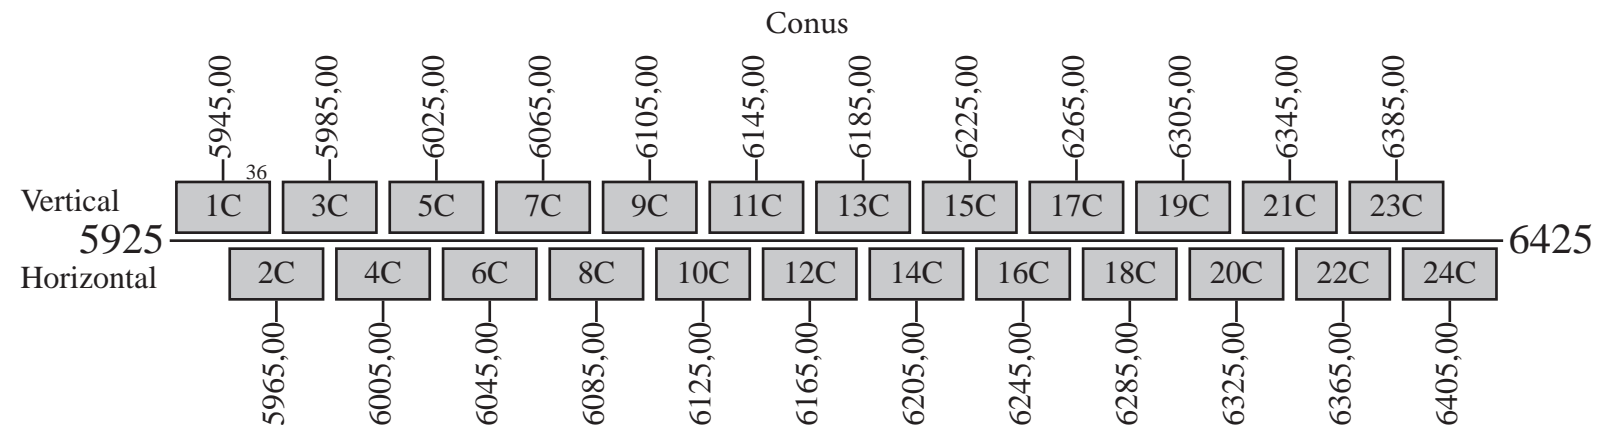

# Galaxy 11

### Downlink

Notes: 1) The polarization of all communication channels may be switched.

Command 1a: 14498,50 V Conus  
 Command 1b: 14498,50 H Conus  
 Command 2: 14498,50 H Global  
 Command 3: 14000,50 L Global  
 Telemetry 1a: 11701,00 V Conus  
 Telemetry 1b: 11701,00 H Conus  
 Telemetry 2a: 11702,00 V Conus  
 Telemetry 2b: 11702,00 H Conus  
 Telemetry 3: 11701,00 V Global  
 Telemetry 4: 11702,00 V Global  
 Telemetry 5: 11701,00 R Global  
 Telemetry 6: 11702,00 R Global  
 Beacon 1a: 12195,00 H Conus  
 Beacon 1b: 12195,00 V Conus  
 Beacon 2: 10951,00 H Global  
 Beacon 3: 10951,00 V Global