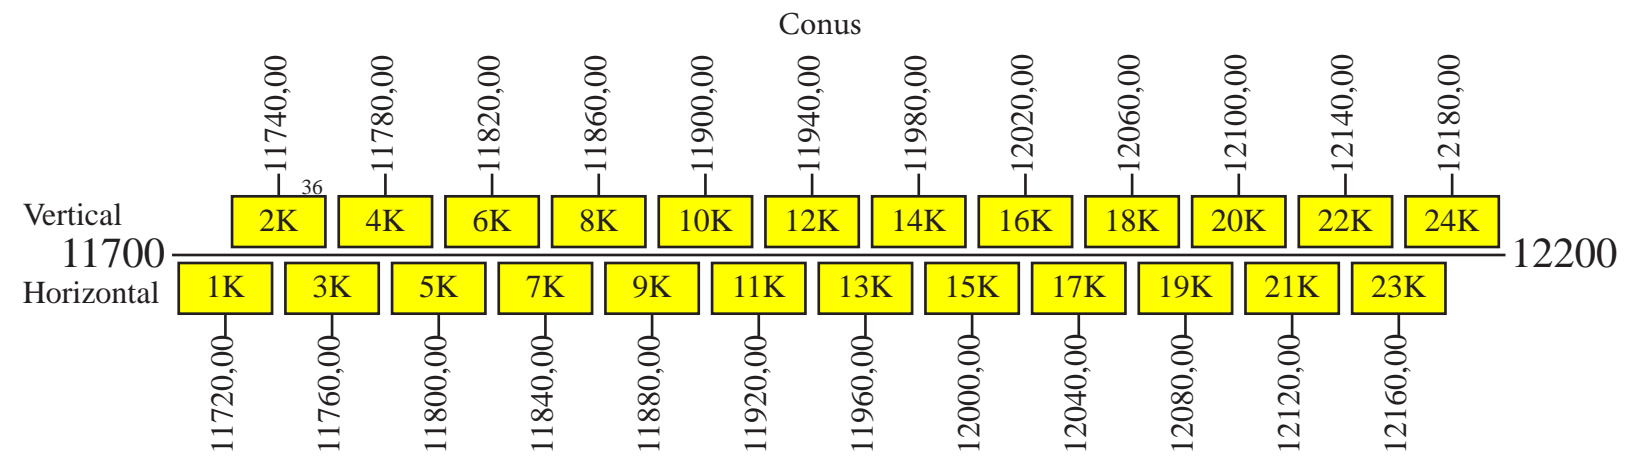

Downlink

Notes: 1) The polarization of all communication channels may be switched.