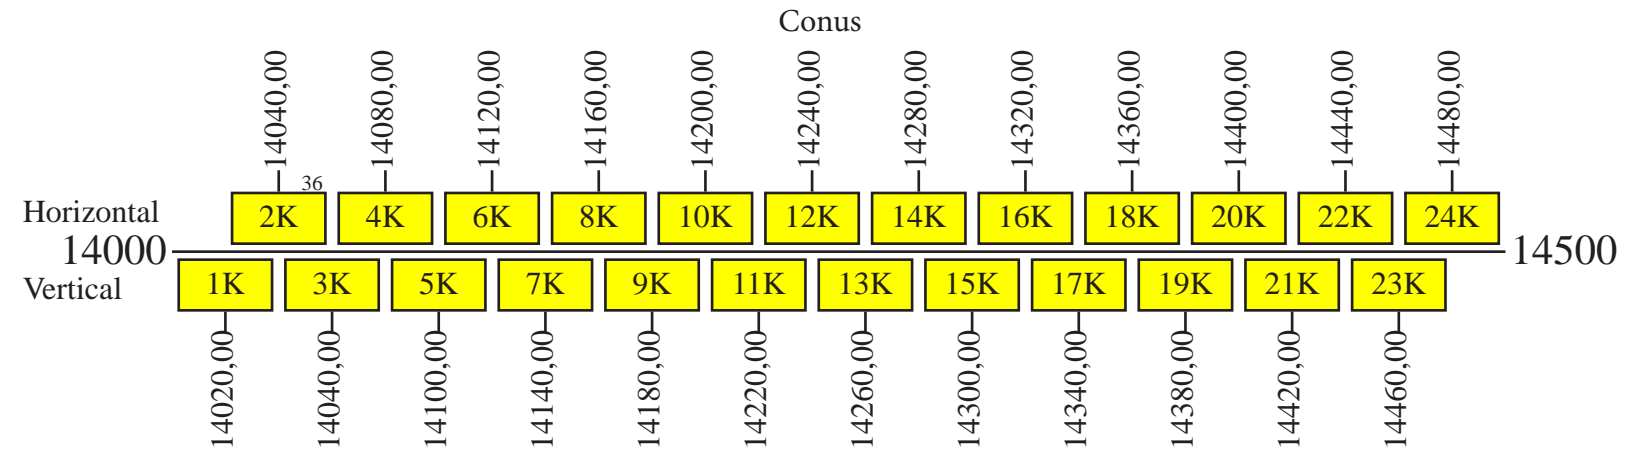

Galaxy 11

Frequency Plan Ku-Band 1

Uplink