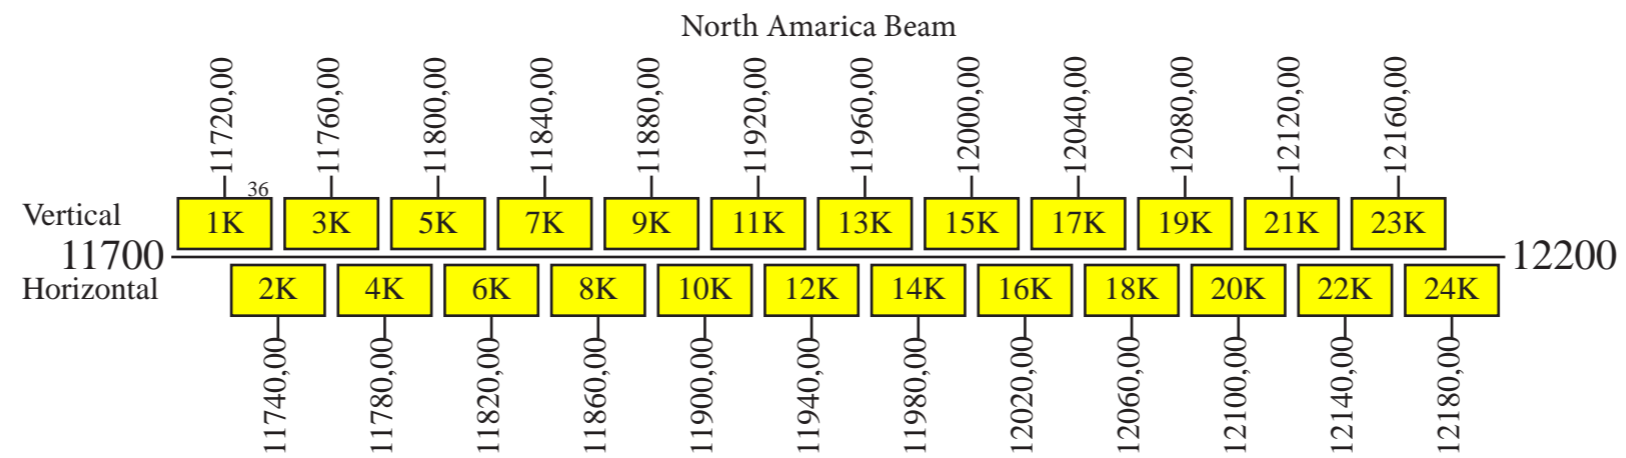

Galaxy 10R

Frequency Plan C-Band

Uplink

Downlink

Notes: 1) The polarization of all communication channels may be switched.

Command 1a: 6415,00 H Conus
 Command 1b: 6415,00 V Conus
 Command 2: 6425,50 R Global
 Telemetry 1a: 4198,125 V Conus
 Telemetry 1b: 4198,125 H Conus
 Telemetry 2a: 4199,625 V Conus
 Telemetry 2b: 4199,625 H Conus
 Telemetry 3: 4198,125 R Global
 Telemetry 4: 4199,625 R Global
 Beacon 1a: 11701,00 V Conus
 Beacon 1b: 11701,00 H Conus
 Beacon 2a: 12195,875 H Conus
 Beacon 2b: 12195,875 V Conus

Galaxy 10R

Frequency Plan Ku-Band

Uplink

Downlink

Notes: 1) The polarization of all communication channels may be switched.