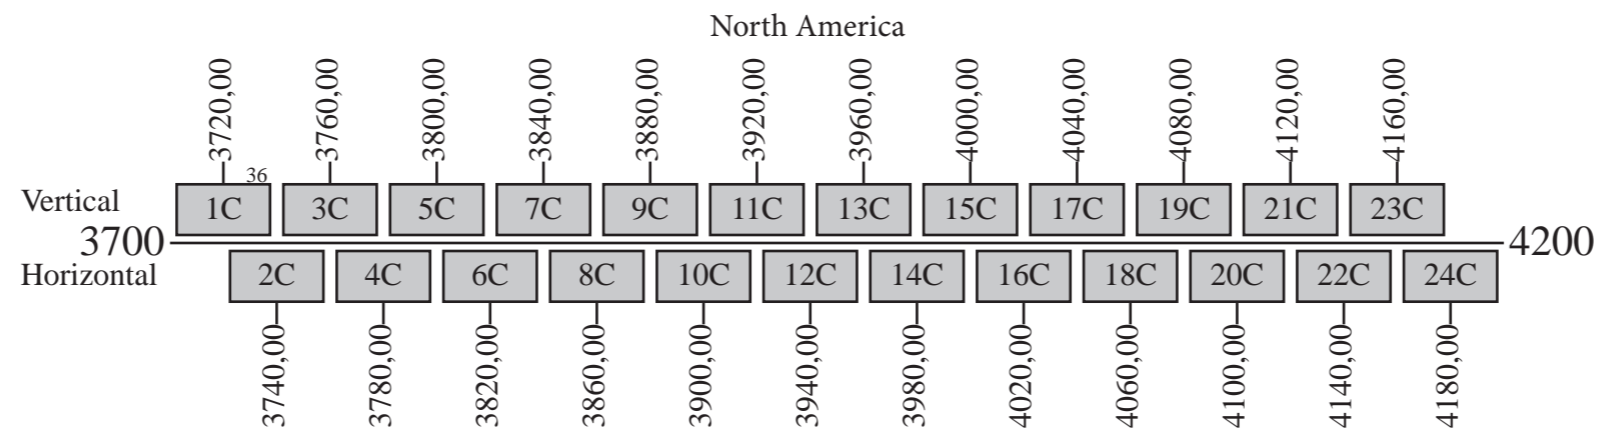

Galaxy 10R

Frequency Plan C-Band

Uplink

Downlink

Notes: 1) The polarization of all communication channels may be switched.

Command 1a: 6415,00 H Conus
 Command 1b: 6415,00 V Conus
 Command 2: 6425,50 R Global
 Telemetry 1a: 4198,125 V Conus
 Telemetry 1b: 4198,125 H Conus
 Telemetry 2a: 4199,625 V Conus
 Telemetry 2b: 4199,625 H Conus
 Telemetry 3: 4198,125 R Global
 Telemetry 4: 4199,625 R Global
 Beacon 1a: 11701,00 V Conus
 Beacon 1b: 11701,00 H Conus
 Beacon 2a: 12195,875 H Conus
 Beacon 2b: 12195,875 V Conus

Galaxy 10R

Frequency Plan Ku-Band

Uplink

Downlink

Notes: 1) The polarization of all communication channels may be switched.