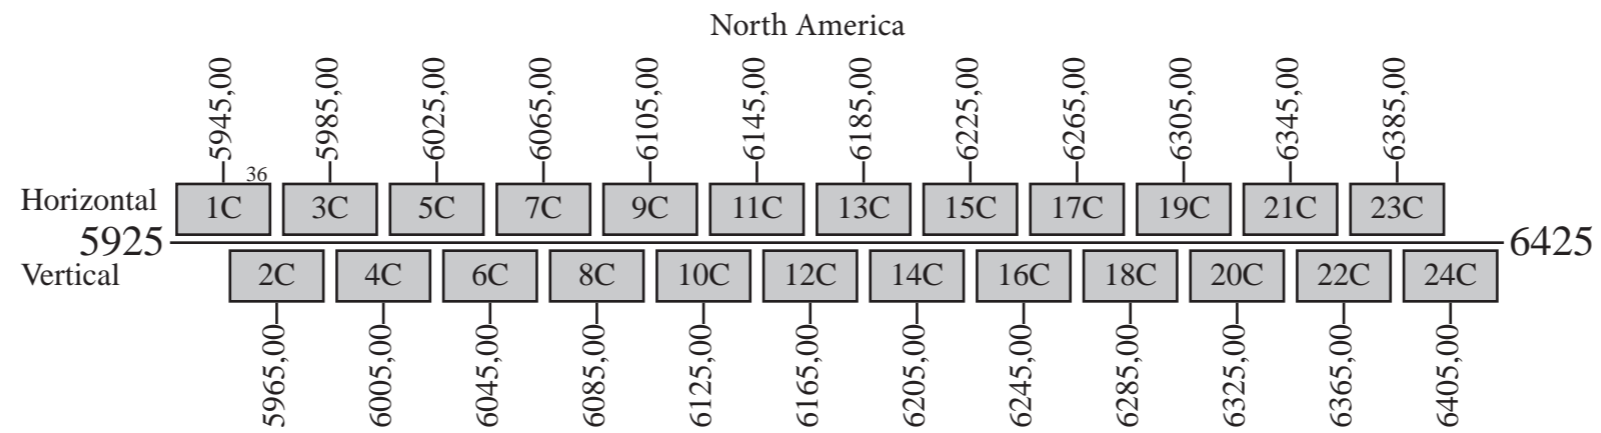

Galaxy 10R

Frequency Plan C-Band

Uplink

Downlink

Notes: 1) The polarization of all communication channels may be switched.

Command 1a: 6415,00 H Conus
 Command 1b: 6415,00 V Conus
 Command 2: 6425,50 R Global
 Telemetry 1a: 4198,125 V Conus
 Telemetry 1b: 4198,125 H Conus
 Telemetry 2a: 4199,625 V Conus
 Telemetry 2b: 4199,625 H Conus
 Telemetry 3: 4198,125 R Global
 Telemetry 4: 4199,625 R Global
 Beacon 1a: 11701,00 V Conus
 Beacon 1b: 11701,00 H Conus
 Beacon 2a: 12195,875 H Conus
 Beacon 2b: 12195,875 V Conus

Galaxy 10R

Frequency Plan Ku-Band

Uplink

Downlink

Notes: 1) The polarization of all communication channels may be switched.