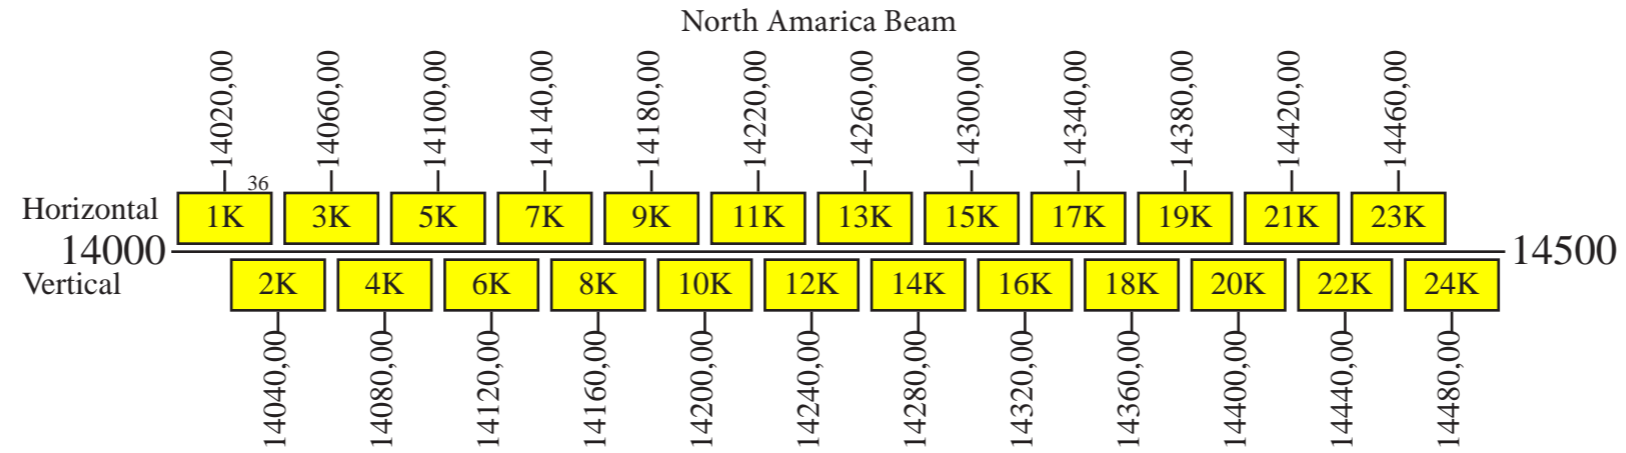

Galaxy 10R

Frequency Plan C-Band

Uplink

Downlink

Notes: 1) The polarization of all communication channels may be switched.

Command 1a: 6415,00 H Conus
 Command 1b: 6415,00 V Conus
 Command 2: 6425,50 R Global
 Telemetry 1a: 4198,125 V Conus
 Telemetry 1b: 4198,125 H Conus
 Telemetry 2a: 4199,625 V Conus
 Telemetry 2b: 4199,625 H Conus
 Telemetry 3: 4198,125 R Global
 Telemetry 4: 4199,625 R Global
 Beacon 1a: 11701,00 V Conus
 Beacon 1b: 11701,00 H Conus
 Beacon 2a: 12195,875 H Conus
 Beacon 2b: 12195,875 V Conus

Galaxy 10R

Frequency Plan Ku-Band

Uplink

Downlink

Notes: 1) The polarization of all communication channels may be switched.