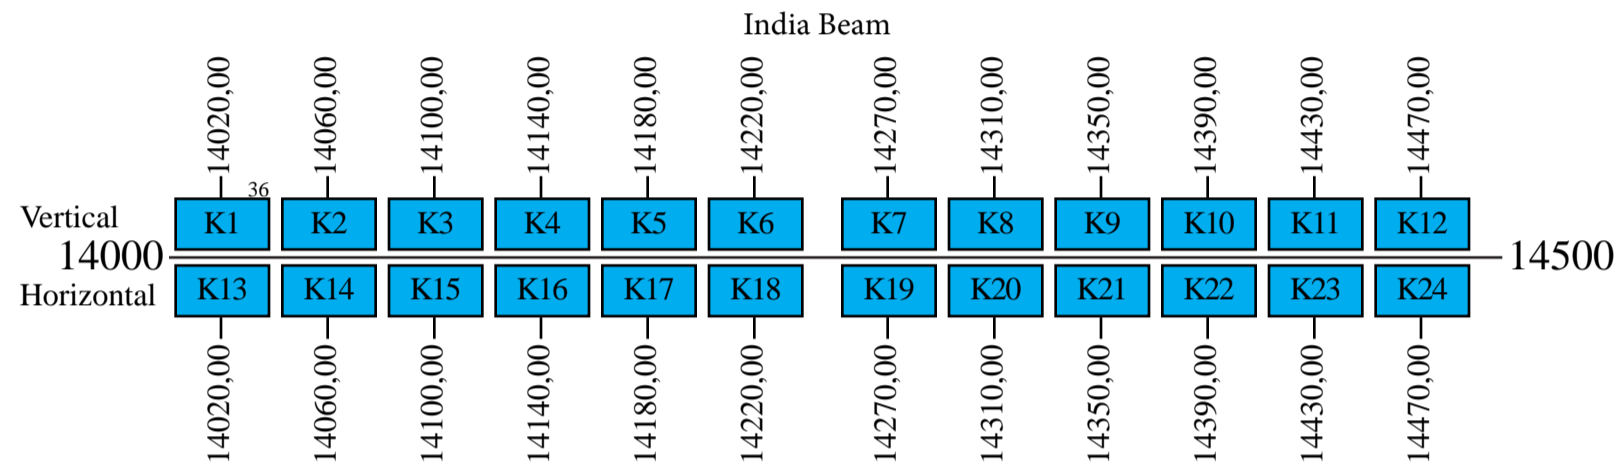

# GSAT 8

## Frequency Plan

### Downlink

Notes: Polarization of the transponder L1, you can switch between RHCP or Horizontal.