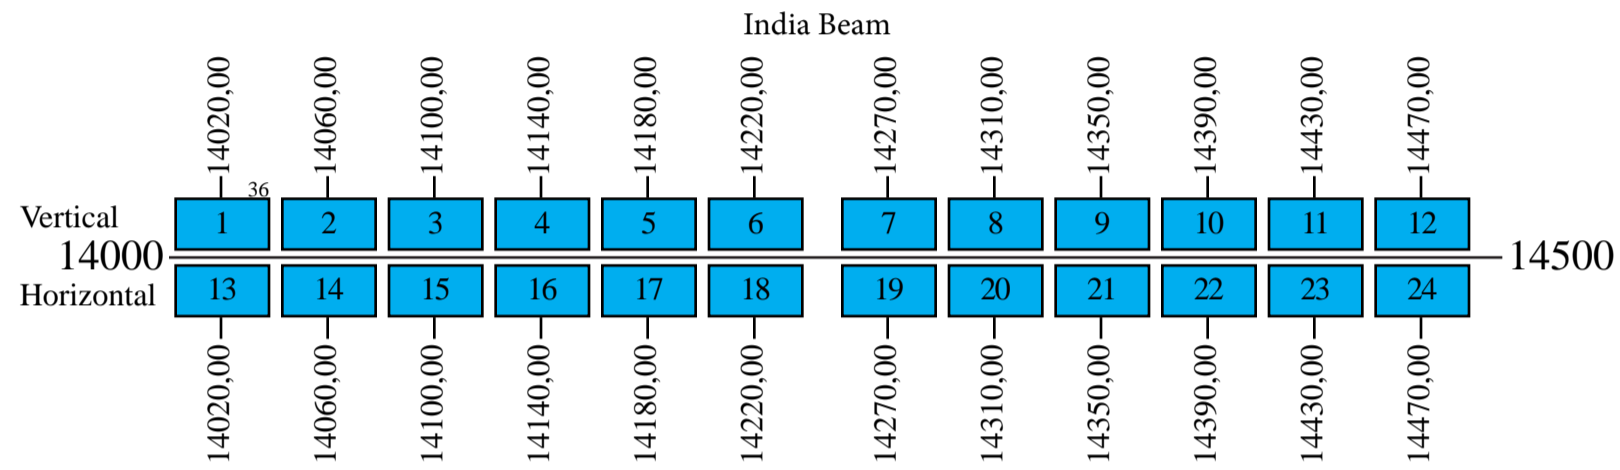

# GSAT 15

## Provisional Frequency Plan

### Downlink

Notes: Polarization of the transponder L1, you can switch between RHCP or Horizontal.