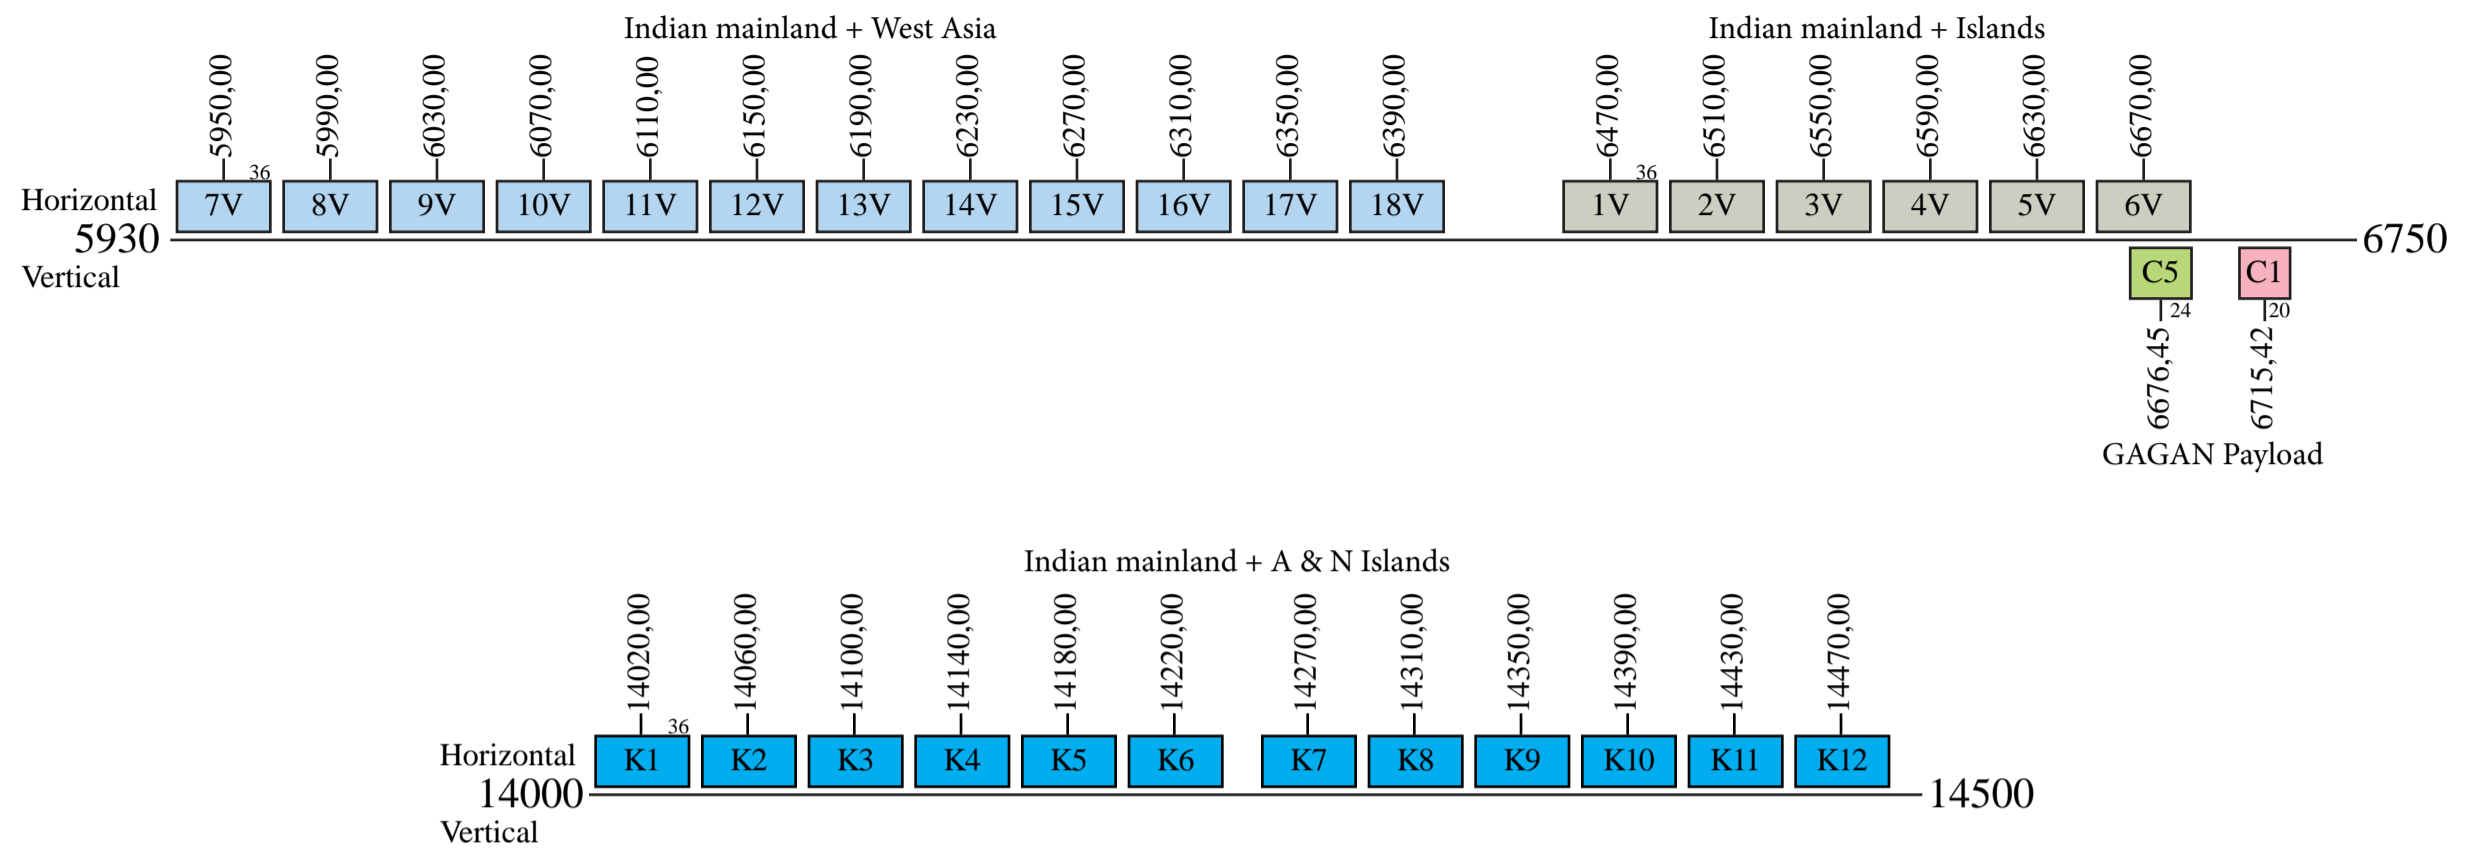

GSAT 10

Provisional Frequency Plan

Uplink

Downlink

Notes: Polarization of the transponder L1, you can switch between RHCP or Horizontal.