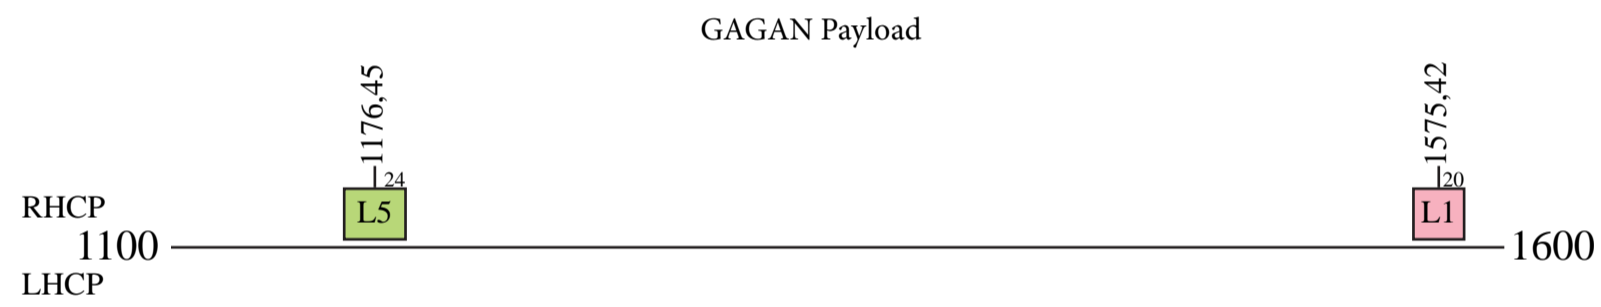

GSAT 10

Provisional Frequency Plan

Uplink

Downlink

Notes: Polarization of the transponder L1, you can switch between RHCP or Horizontal.