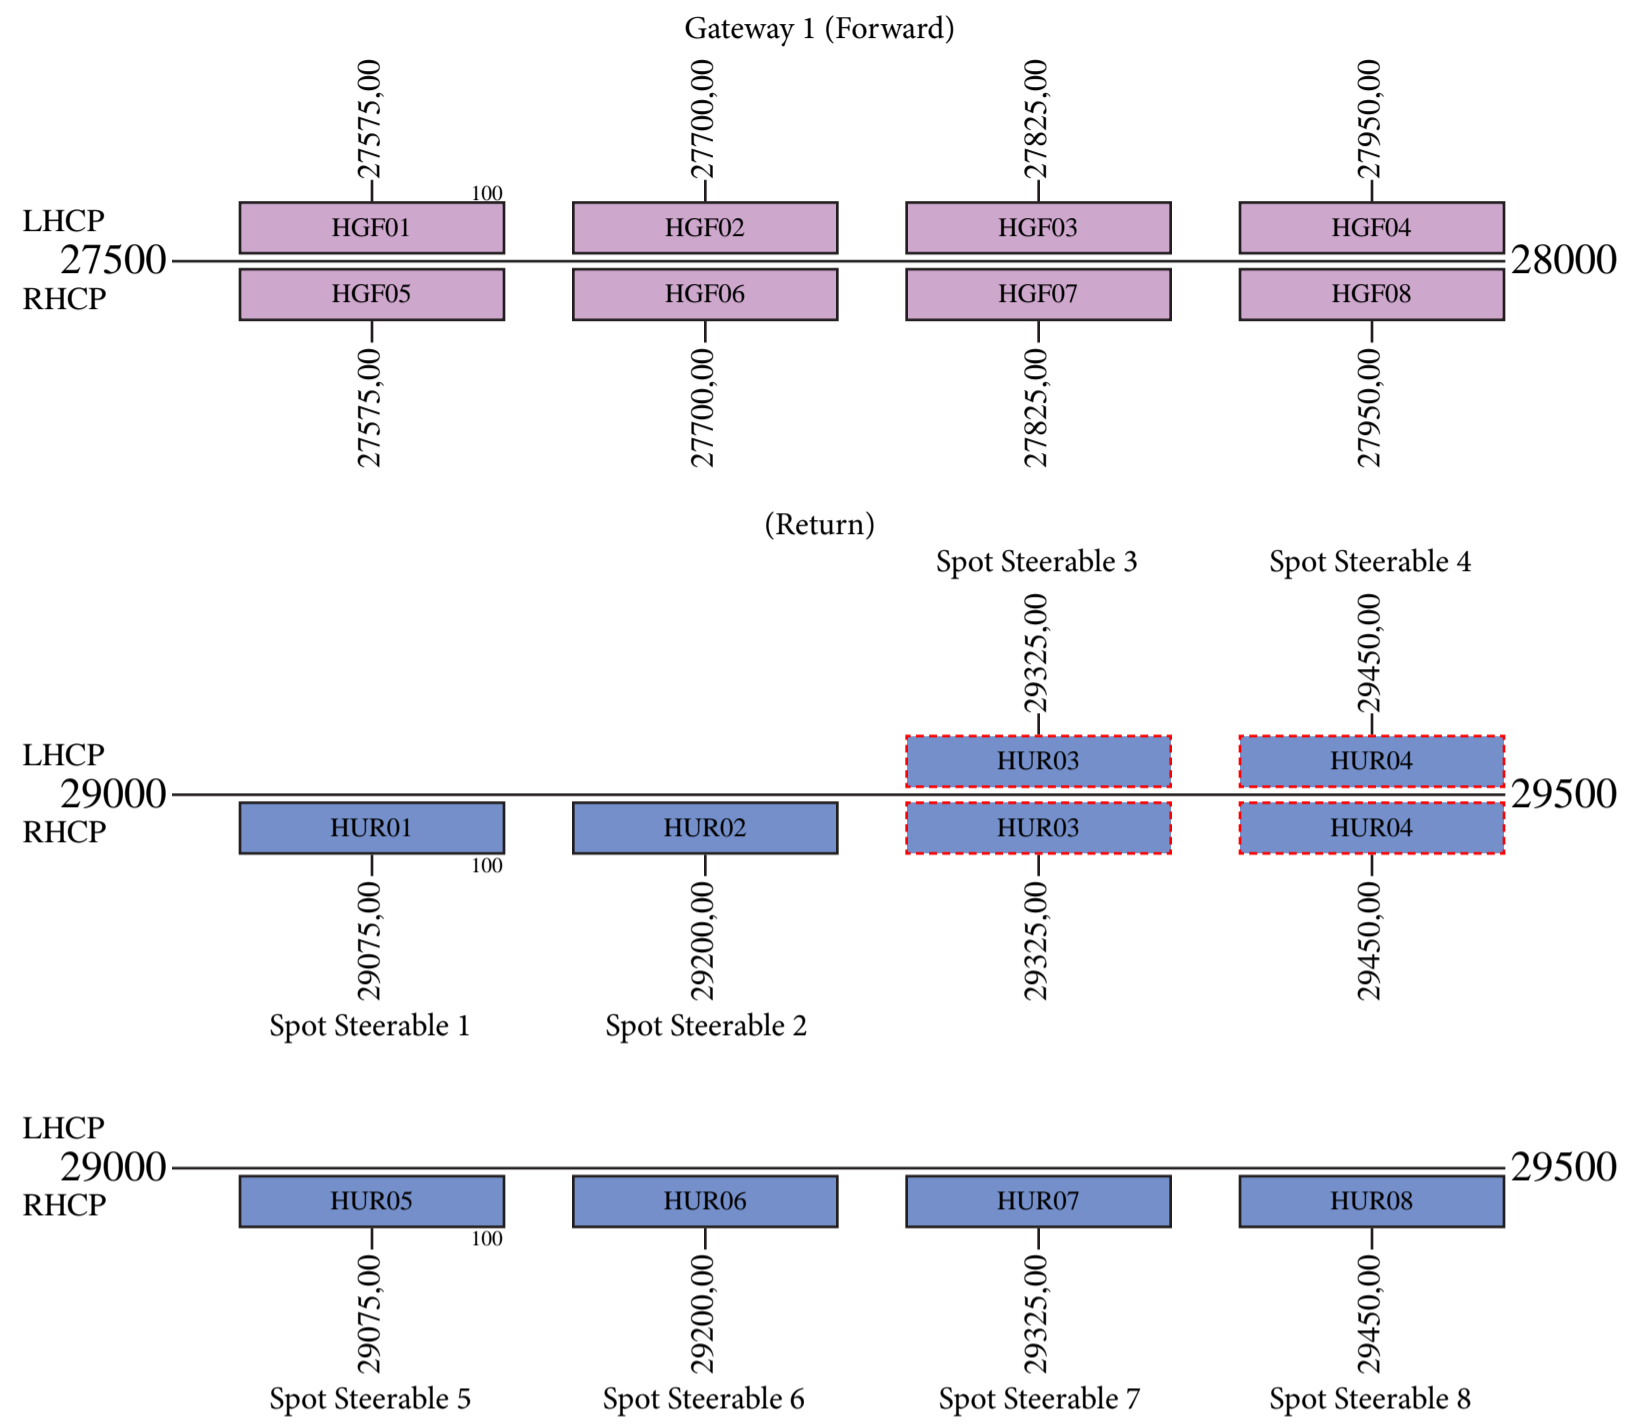

Inmarsat 5

Frequency Plan Forward

Uplink

Downlink

Command 1: 5926,50 H Global
 Command 2: 6422,50 R Global
 Command 3: 29494,00 L Gateway 1
 Command 4: 29468,00 R Gateway 1
 Telemetry 1: 4199,00 V or L Global
 Telemetry 2: 4199,50 V or L Global
 Telemetry 3: 19700,50 R or L Gateway 1 or 2
 Telemetry 4: 19702,50 R or L Gateway 1 or 2

Inmarsat 5

Frequency Plan Return

Uplink

Downlink

Inmarsat 5

Frequency Plan

Uplink

Downlink