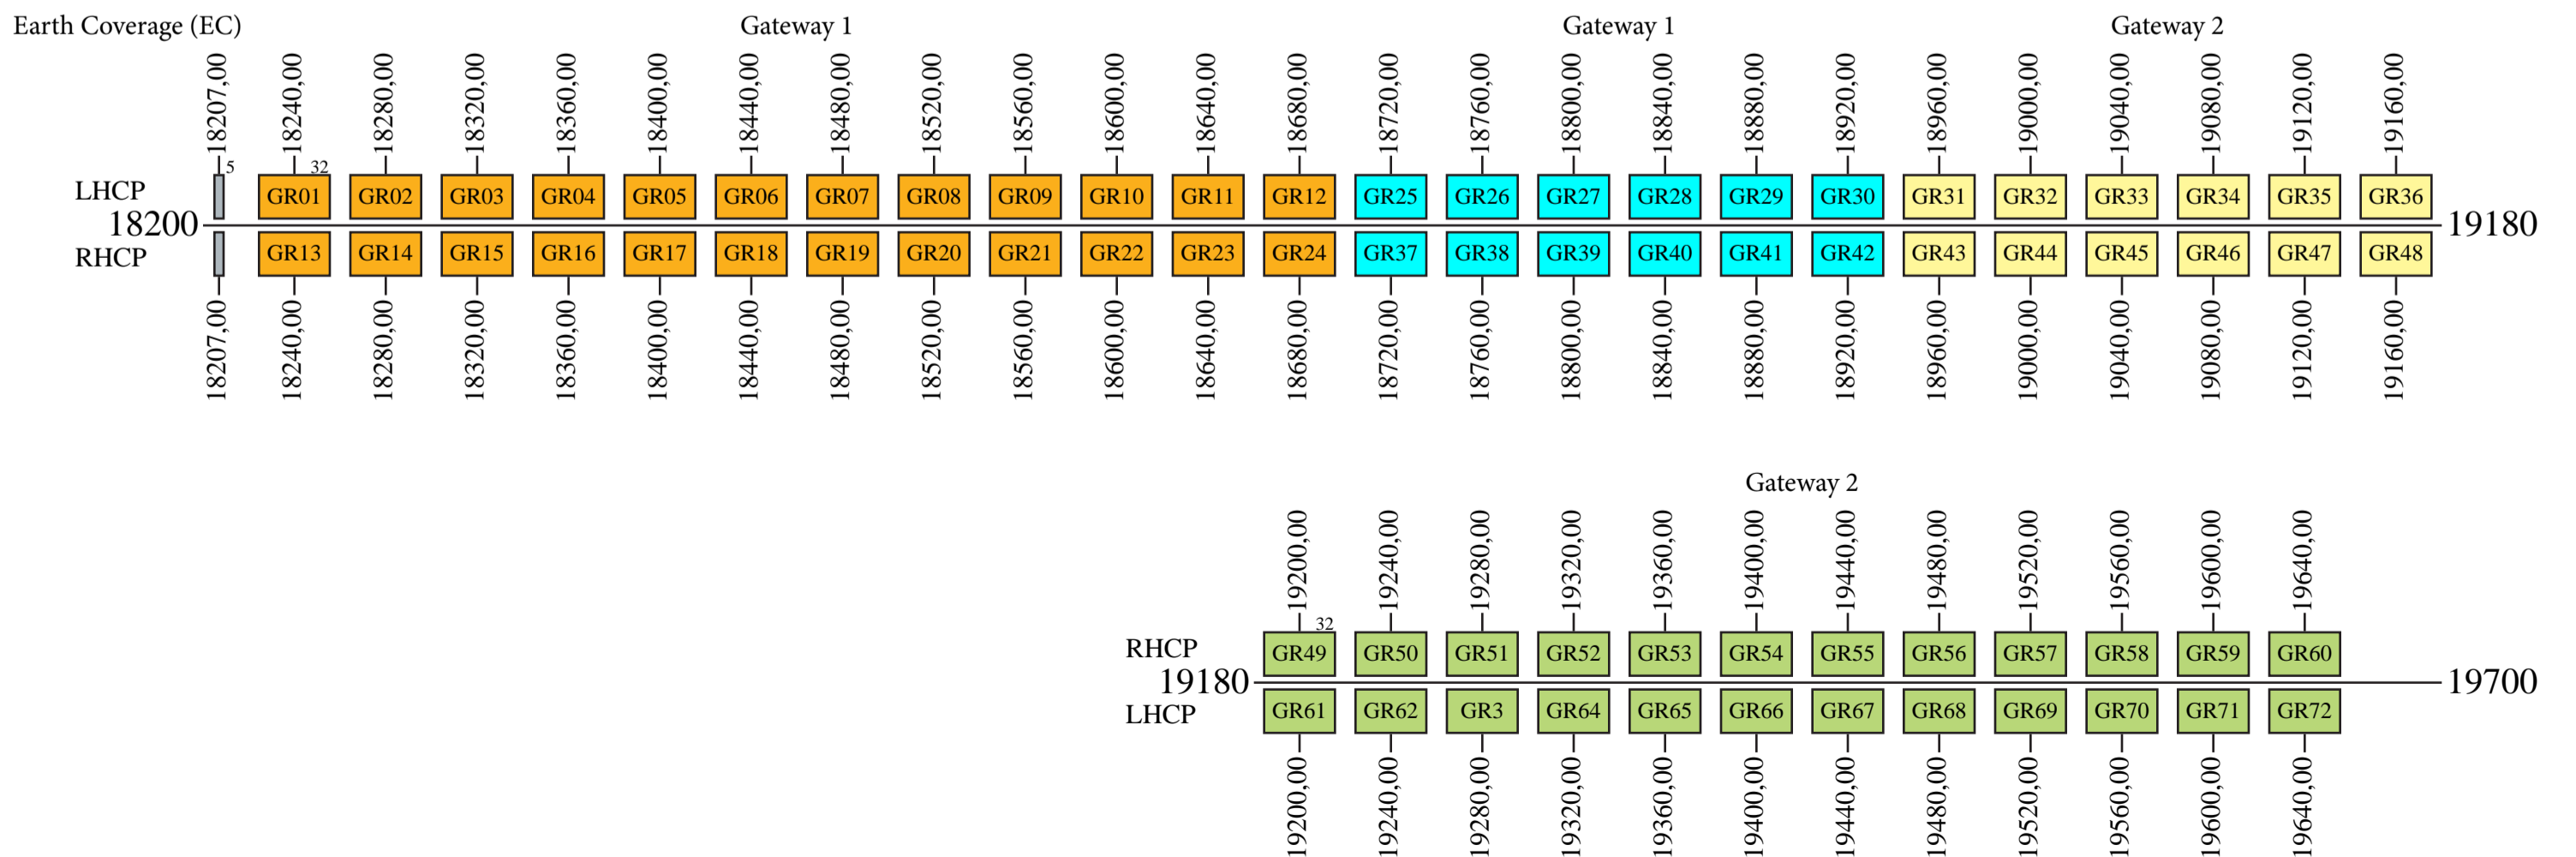

Inmarsat 5

Frequency Plan Forward

Uplink

Downlink

Command 1: 5926,50 H Global
 Command 2: 6422,50 R Global
 Command 3: 29494,00 L Gateway 1
 Command 4: 29468,00 R Gateway 1
 Telemetry 1: 4199,00 V or L Global
 Telemetry 2: 4199,50 V or L Global
 Telemetry 3: 19700,50 R or L Gateway 1 or 2
 Telemetry 4: 19702,50 R or L Gateway 1 or 2

Inmarsat 5

Frequency Plan Return

Uplink

Downlink

Inmarsat 5

Frequency Plan

Uplink

Downlink