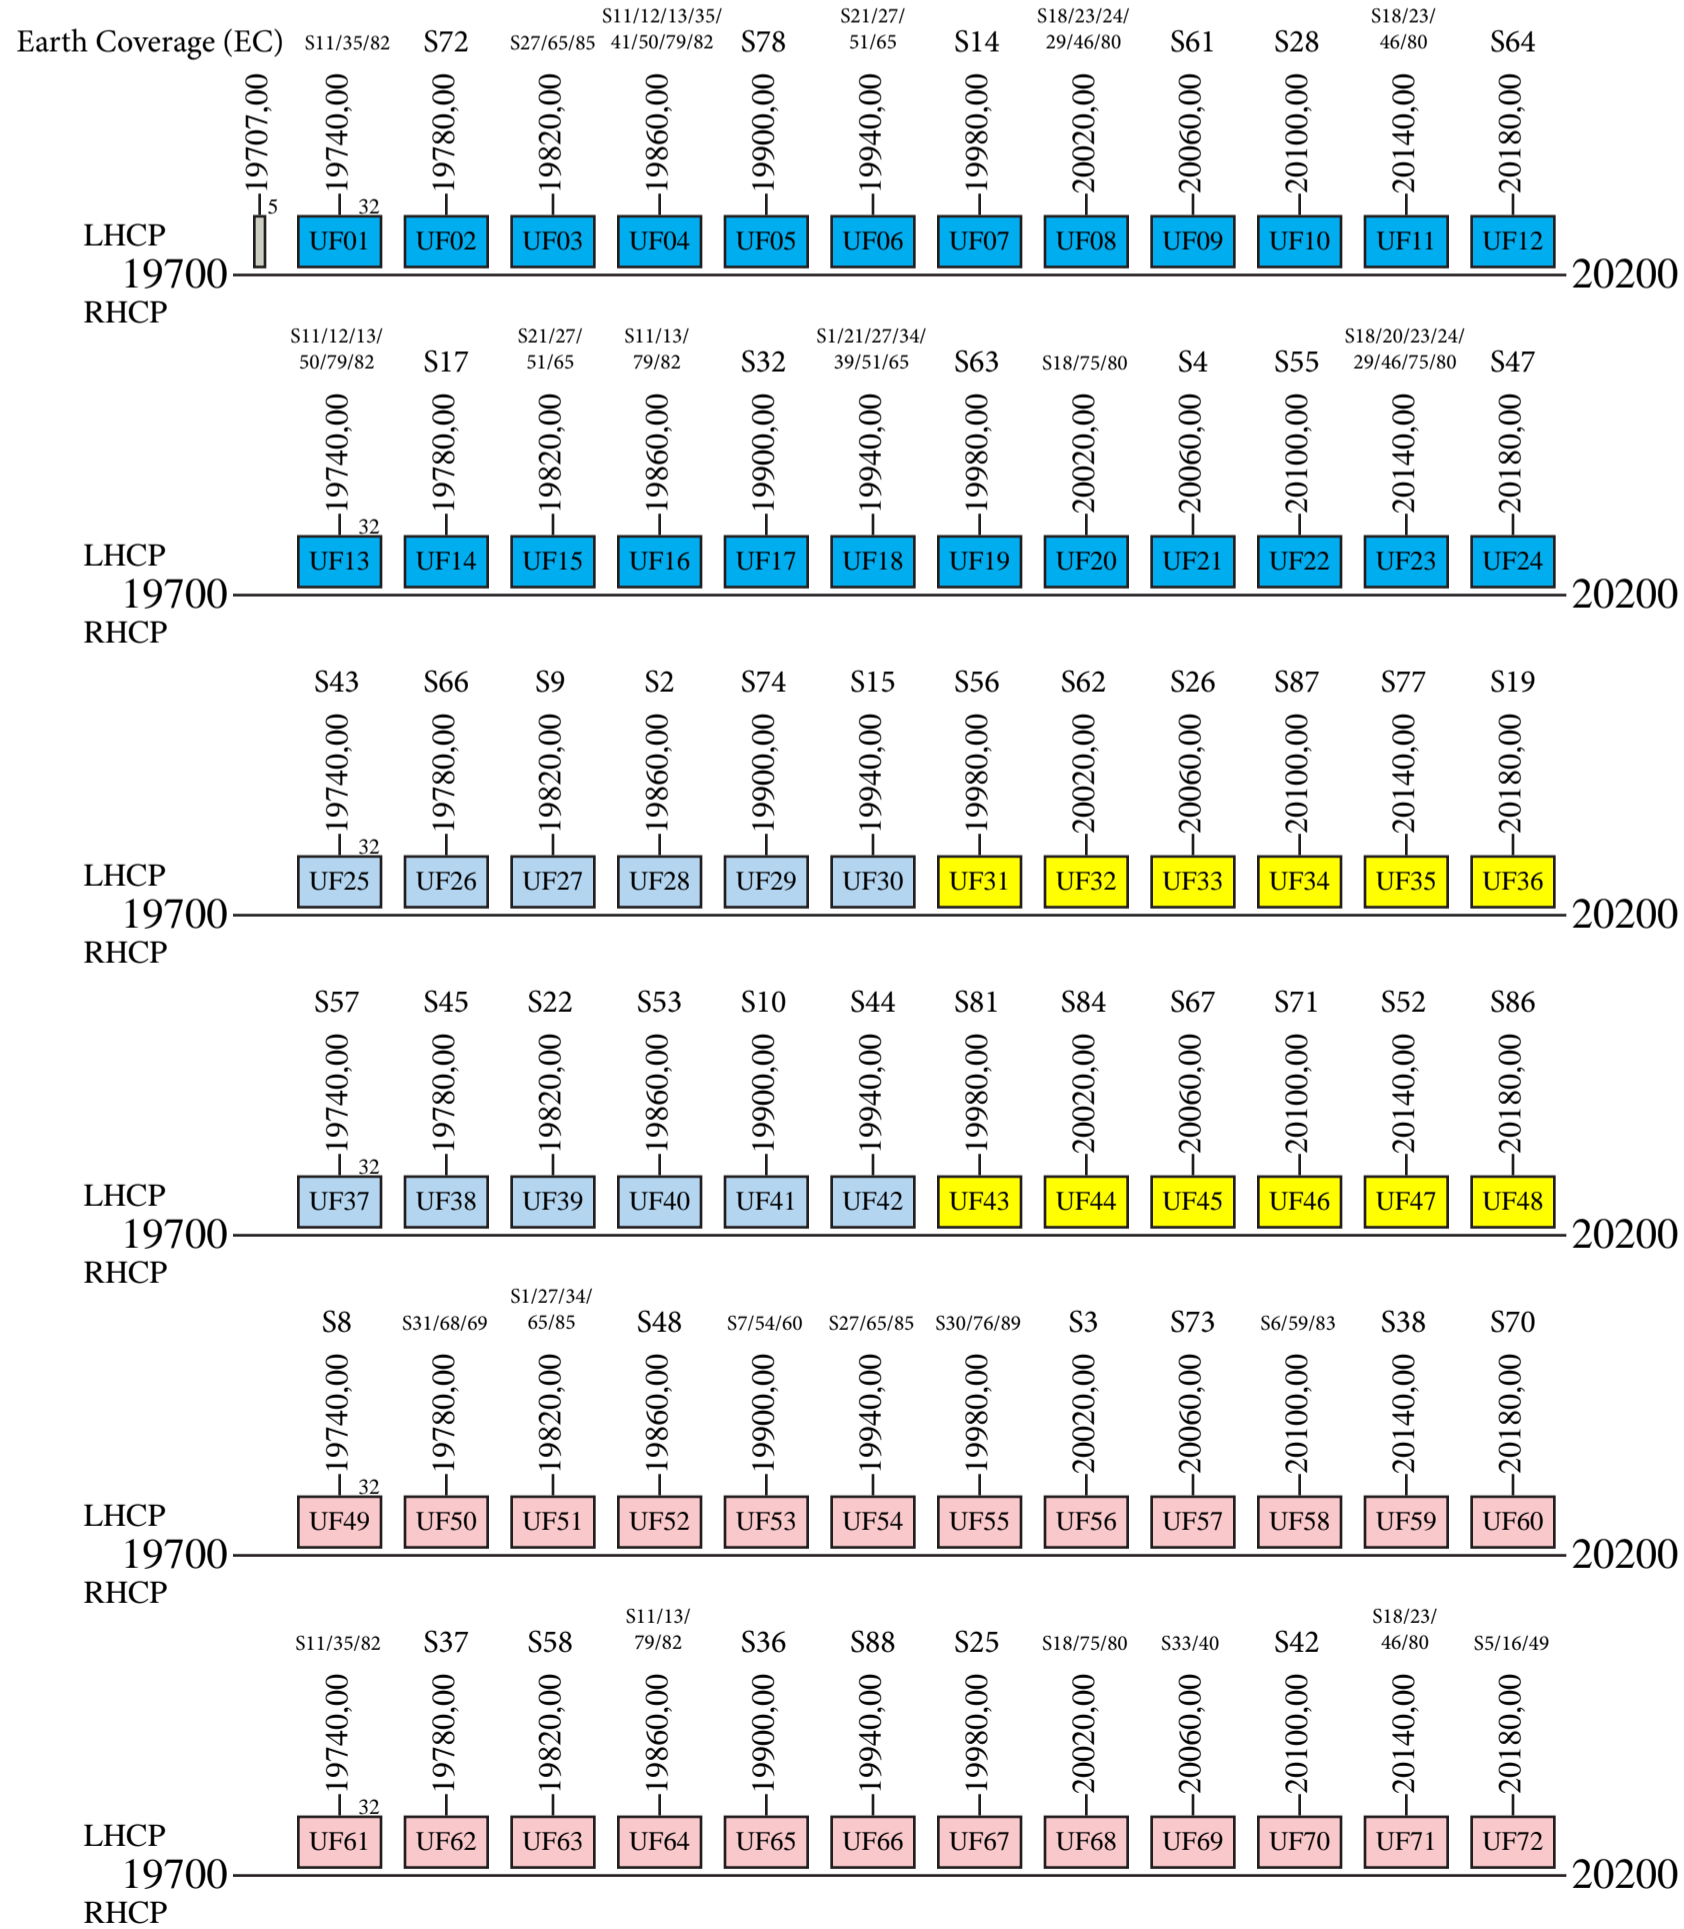

Inmarsat 5

Frequency Plan Forward

Uplink

Downlink

Command 1: 5926,50 H Global
 Command 2: 6422,50 R Global
 Command 3: 29494,00 L Gateway 1
 Command 4: 29468,00 R Gateway 1
 Telemetry 1: 4199,00 V or L Global
 Telemetry 2: 4199,50 V or L Global
 Telemetry 3: 19700,50 R or L Gateway 1 or 2
 Telemetry 4: 19702,50 R or L Gateway 1 or 2

Inmarsat 5

Frequency Plan Return

Uplink

Downlink

Inmarsat 5

Frequency Plan

Uplink

Downlink