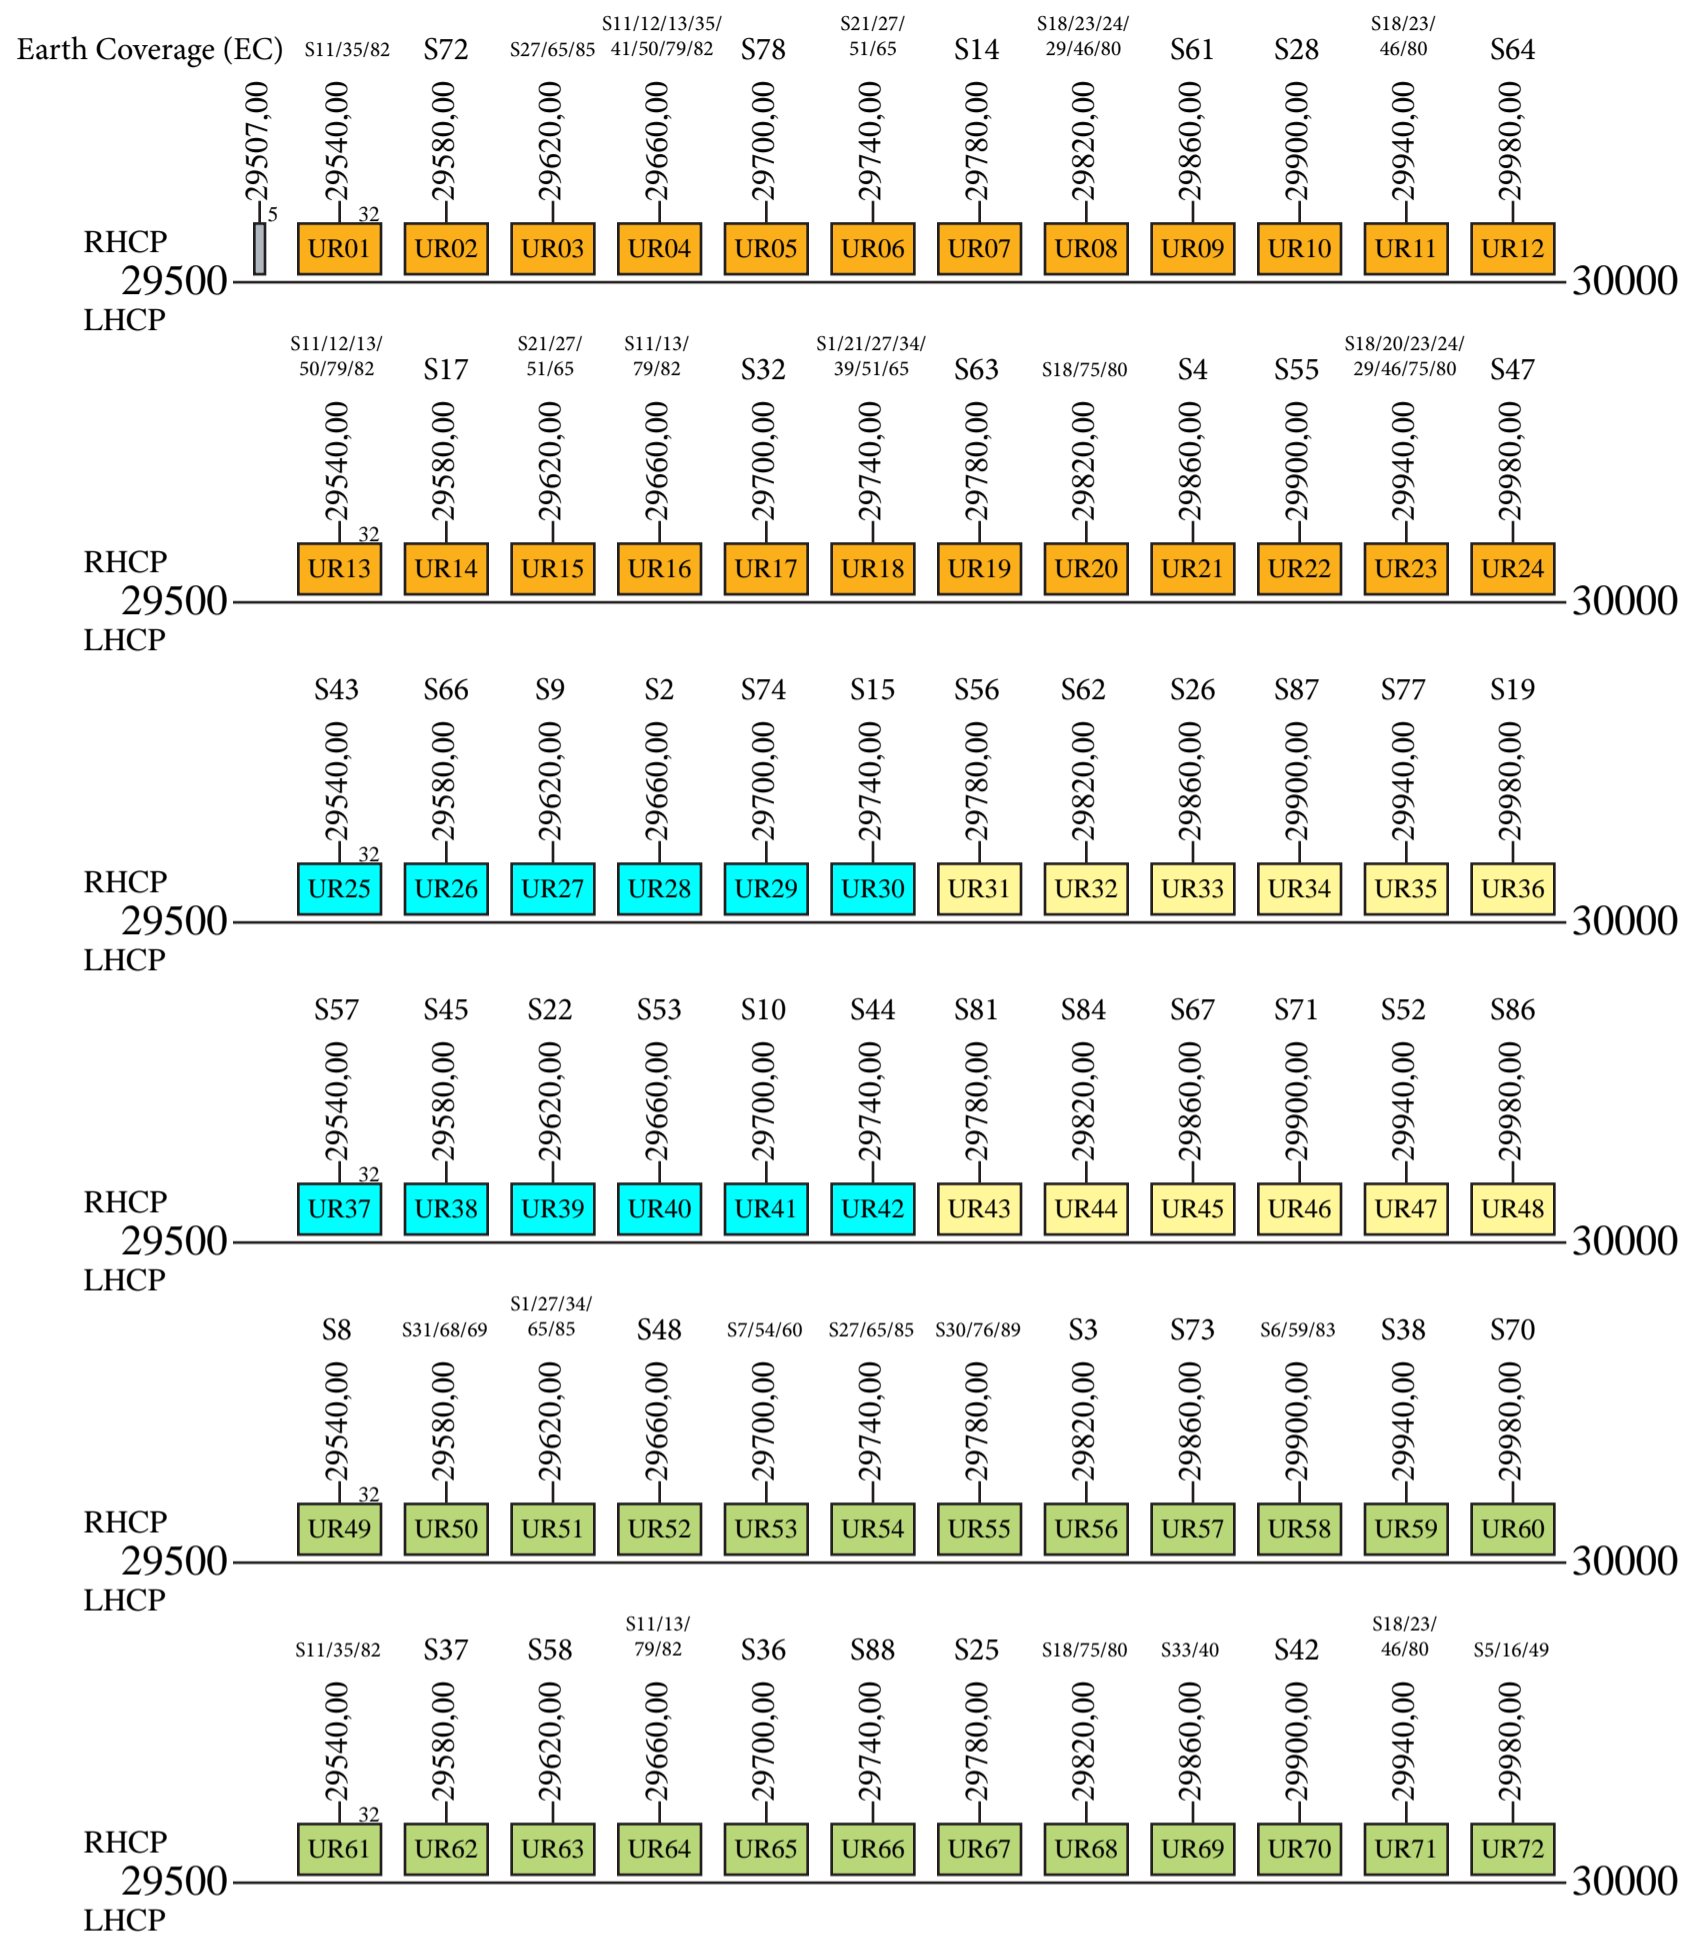

Inmarsat 5

Frequency Plan Forward

Uplink

Downlink

Command 1: 5926,50 H Global
 Command 2: 6422,50 R Global
 Command 3: 29494,00 L Gateway 1
 Command 4: 29468,00 R Gateway 1
 Telemetry 1: 4199,00 V or L Global
 Telemetry 2: 4199,50 V or L Global
 Telemetry 3: 19700,50 R or L Gateway 1 or 2
 Telemetry 4: 19702,50 R or L Gateway 1 or 2

Inmarsat 5

Frequency Plan Return

Uplink

Downlink

Inmarsat 5

Frequency Plan

Uplink

Downlink