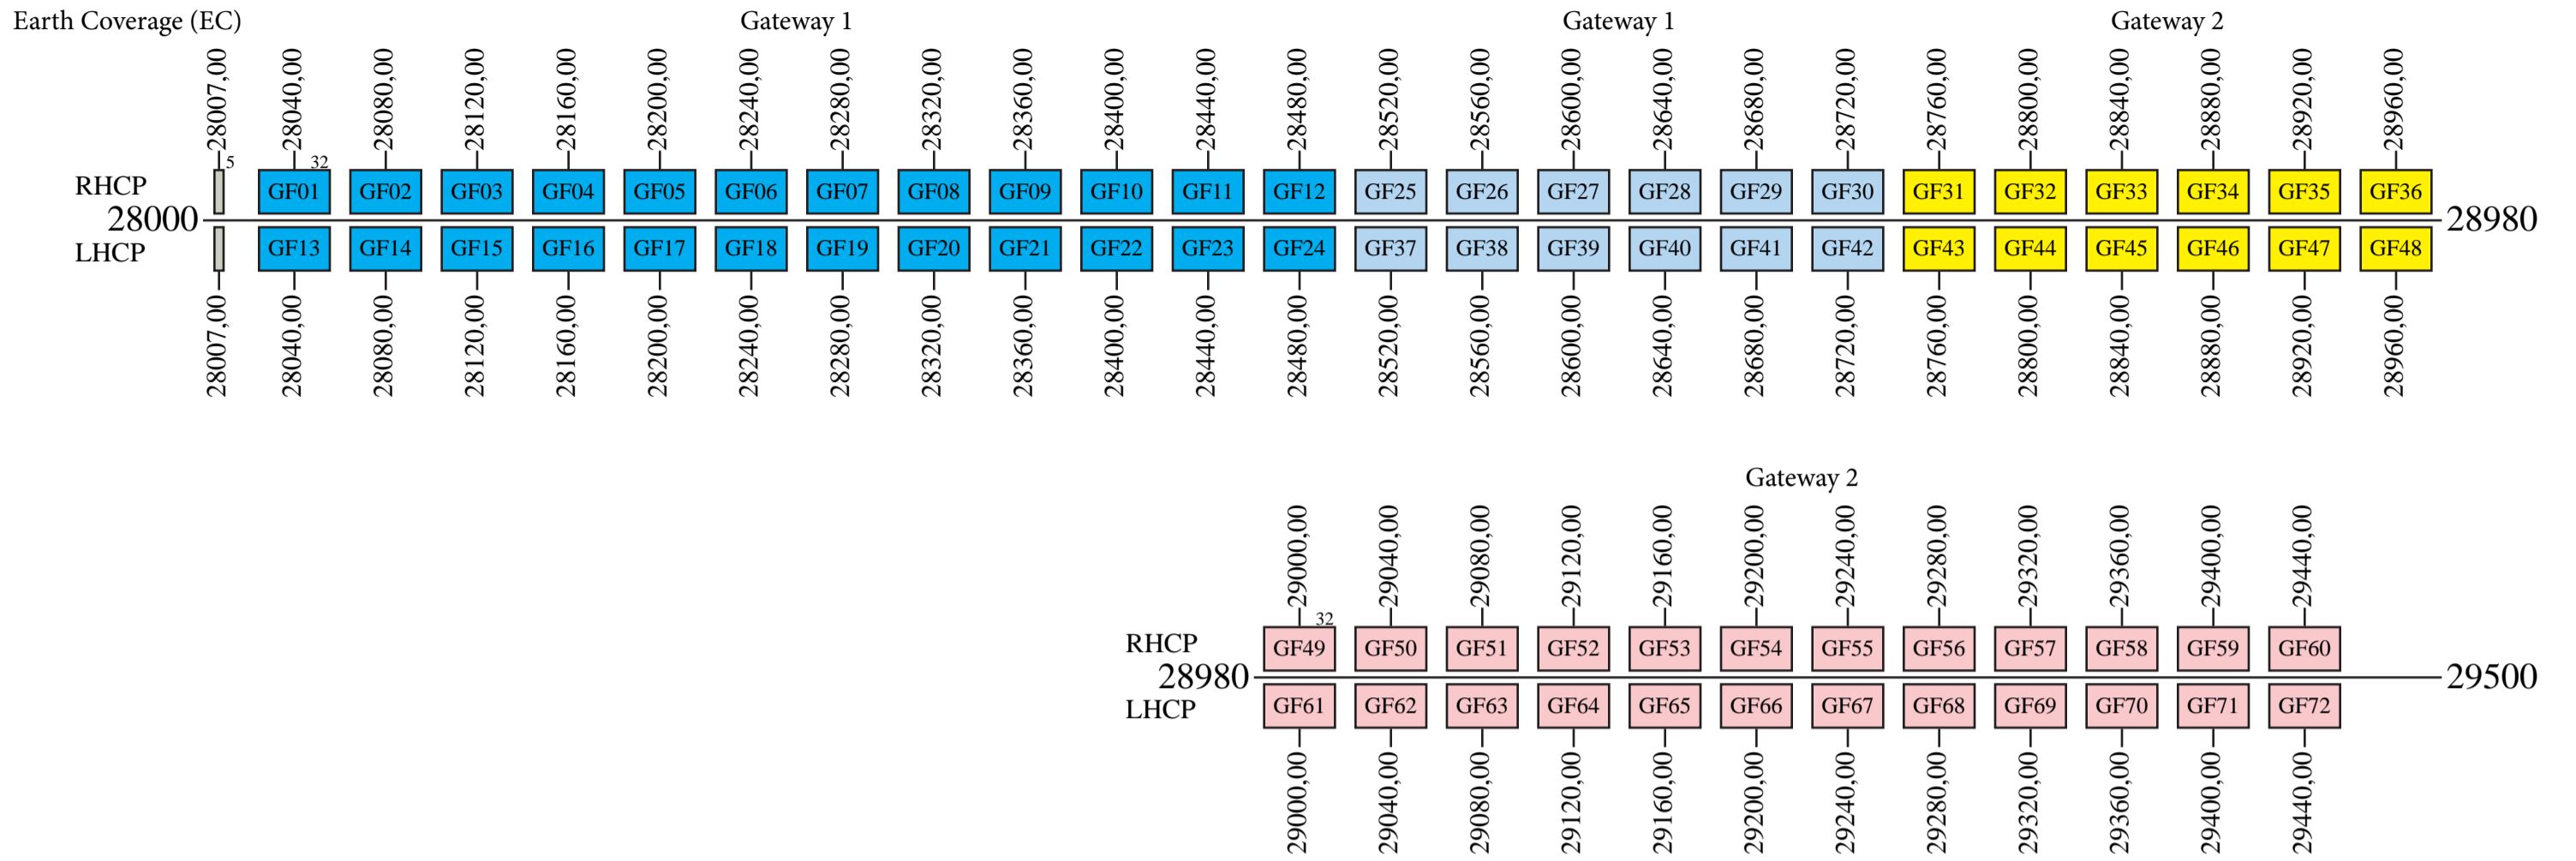

Inmarsat 5

Frequency Plan Forward

Uplink

Downlink

Command 1: 5926,50 H Global
 Command 2: 6422,50 R Global
 Command 3: 29494,00 L Gateway 1
 Command 4: 29468,00 R Gateway 1
 Telemetry 1: 4199,00 V or L Global
 Telemetry 2: 4199,50 V or L Global
 Telemetry 3: 19700,50 R or L Gateway 1 or 2
 Telemetry 4: 19702,50 R or L Gateway 1 or 2

Inmarsat 5

Frequency Plan Return

Uplink

Downlink

Inmarsat 5

Frequency Plan

Uplink

Downlink