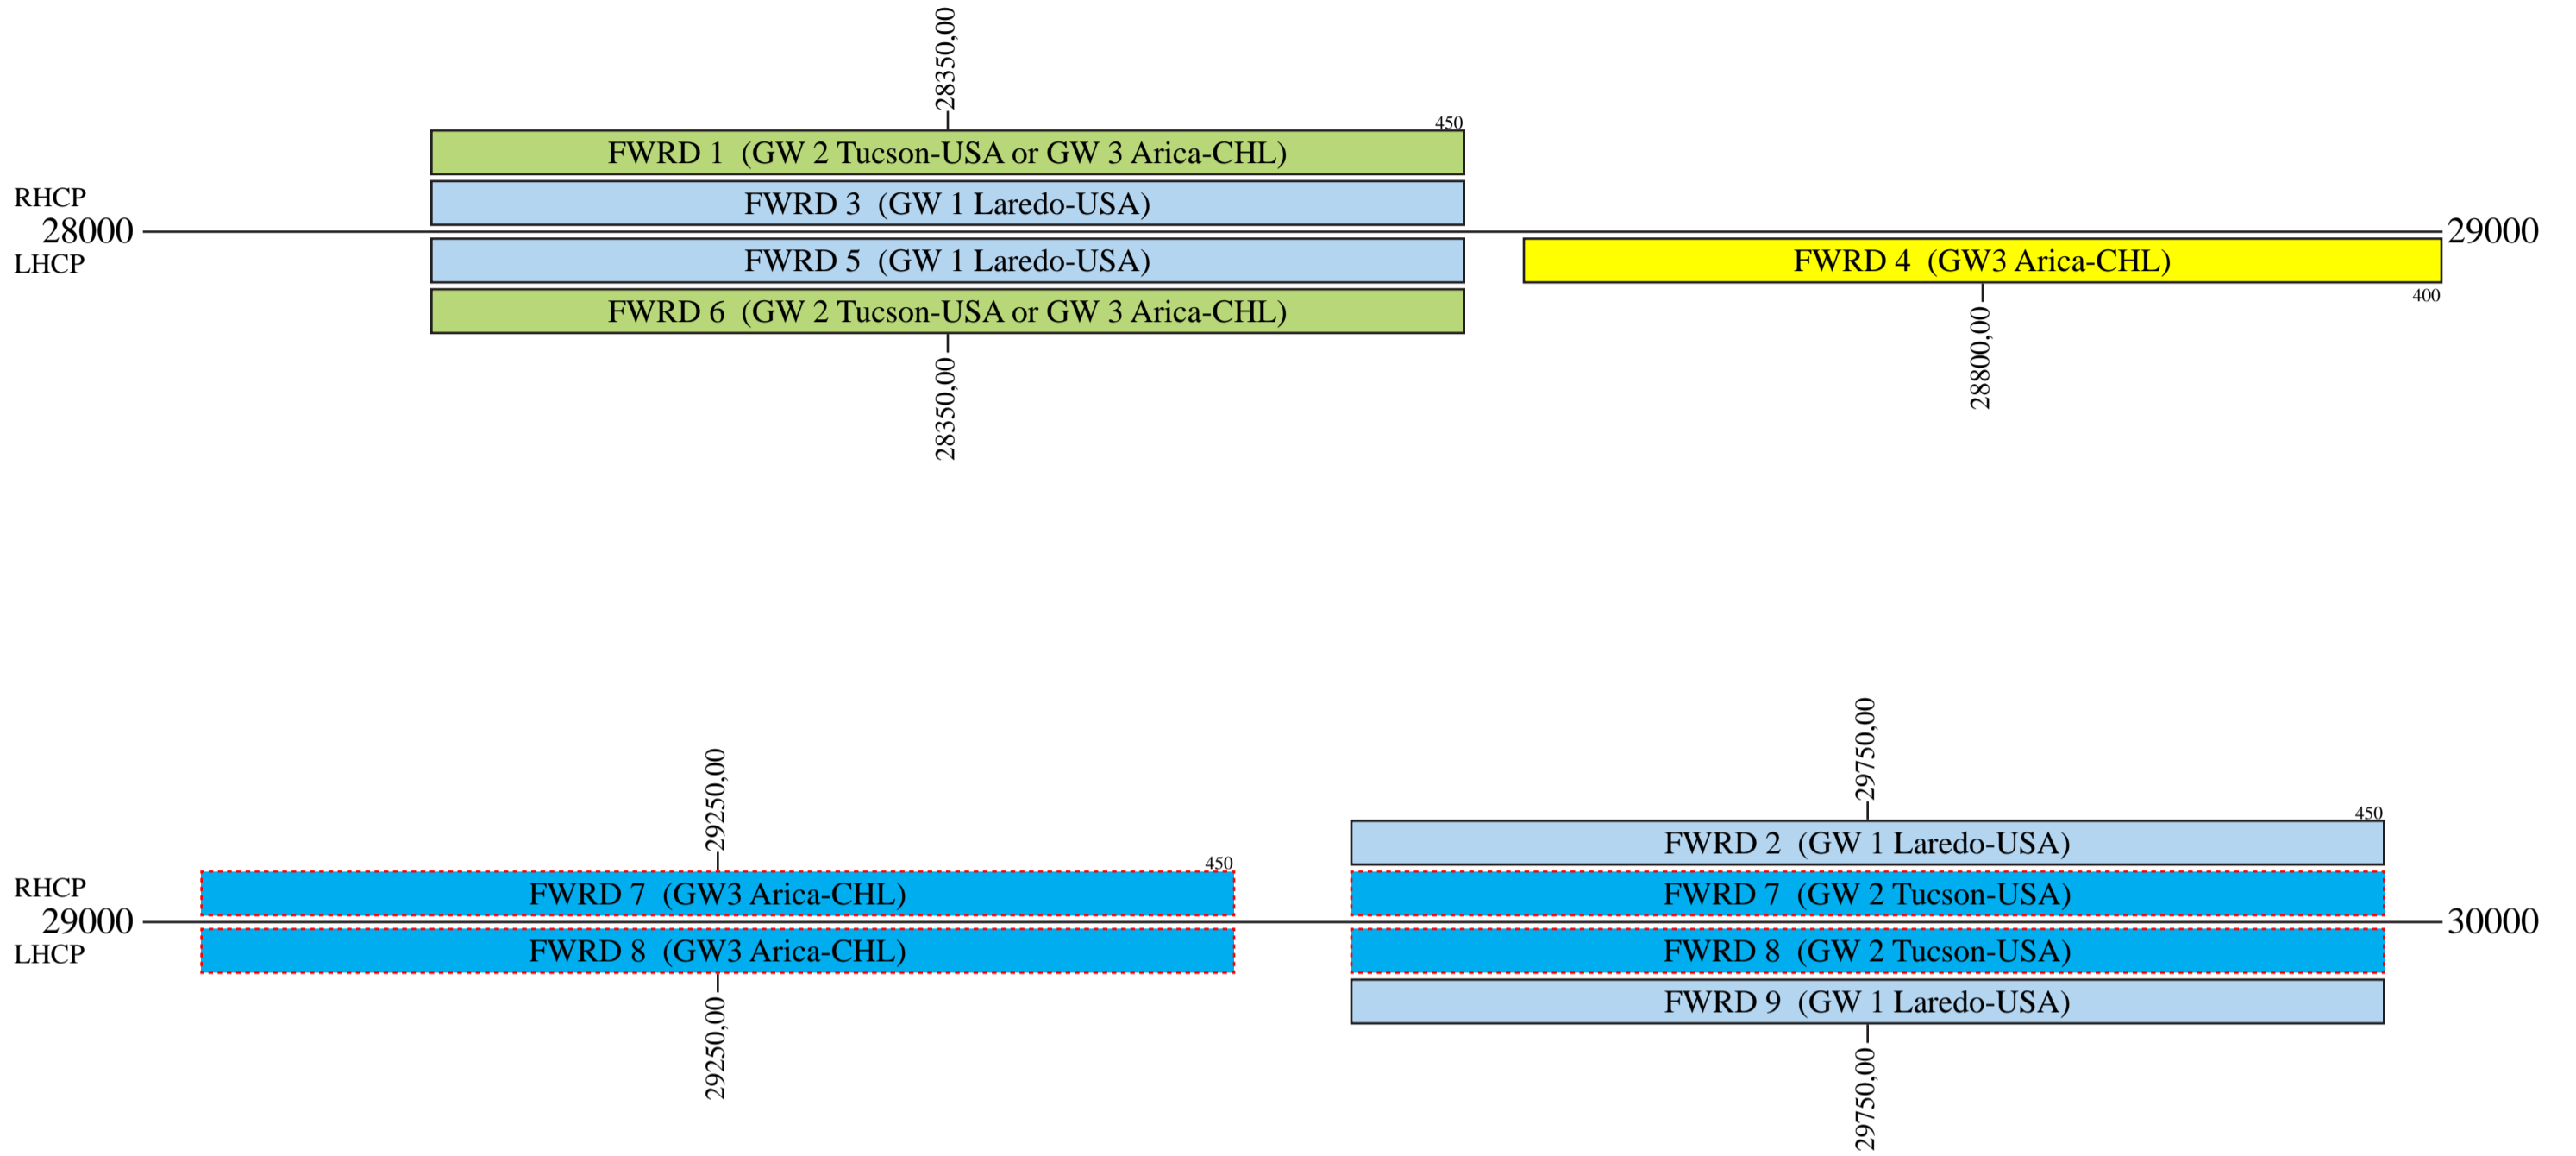

Amazonas 3

Frequency Plan C and Ku-Band

Uplink

Downlink

Command 1: 14001,50 H
 Command 2: 14494,00 H
 Telemetry 1: 11700,25 H
 Telemetry 2: 12199,50 V
 Telemetry 3: 20199,50 R
 Beacon 1: 4199,75 H

Amazonas 3

Frequency Plan Ka-Band

Uplink

Forward

Downlink

Amazonas 3

Frequency Plan Ka-Band

Uplink

Return

Downlink