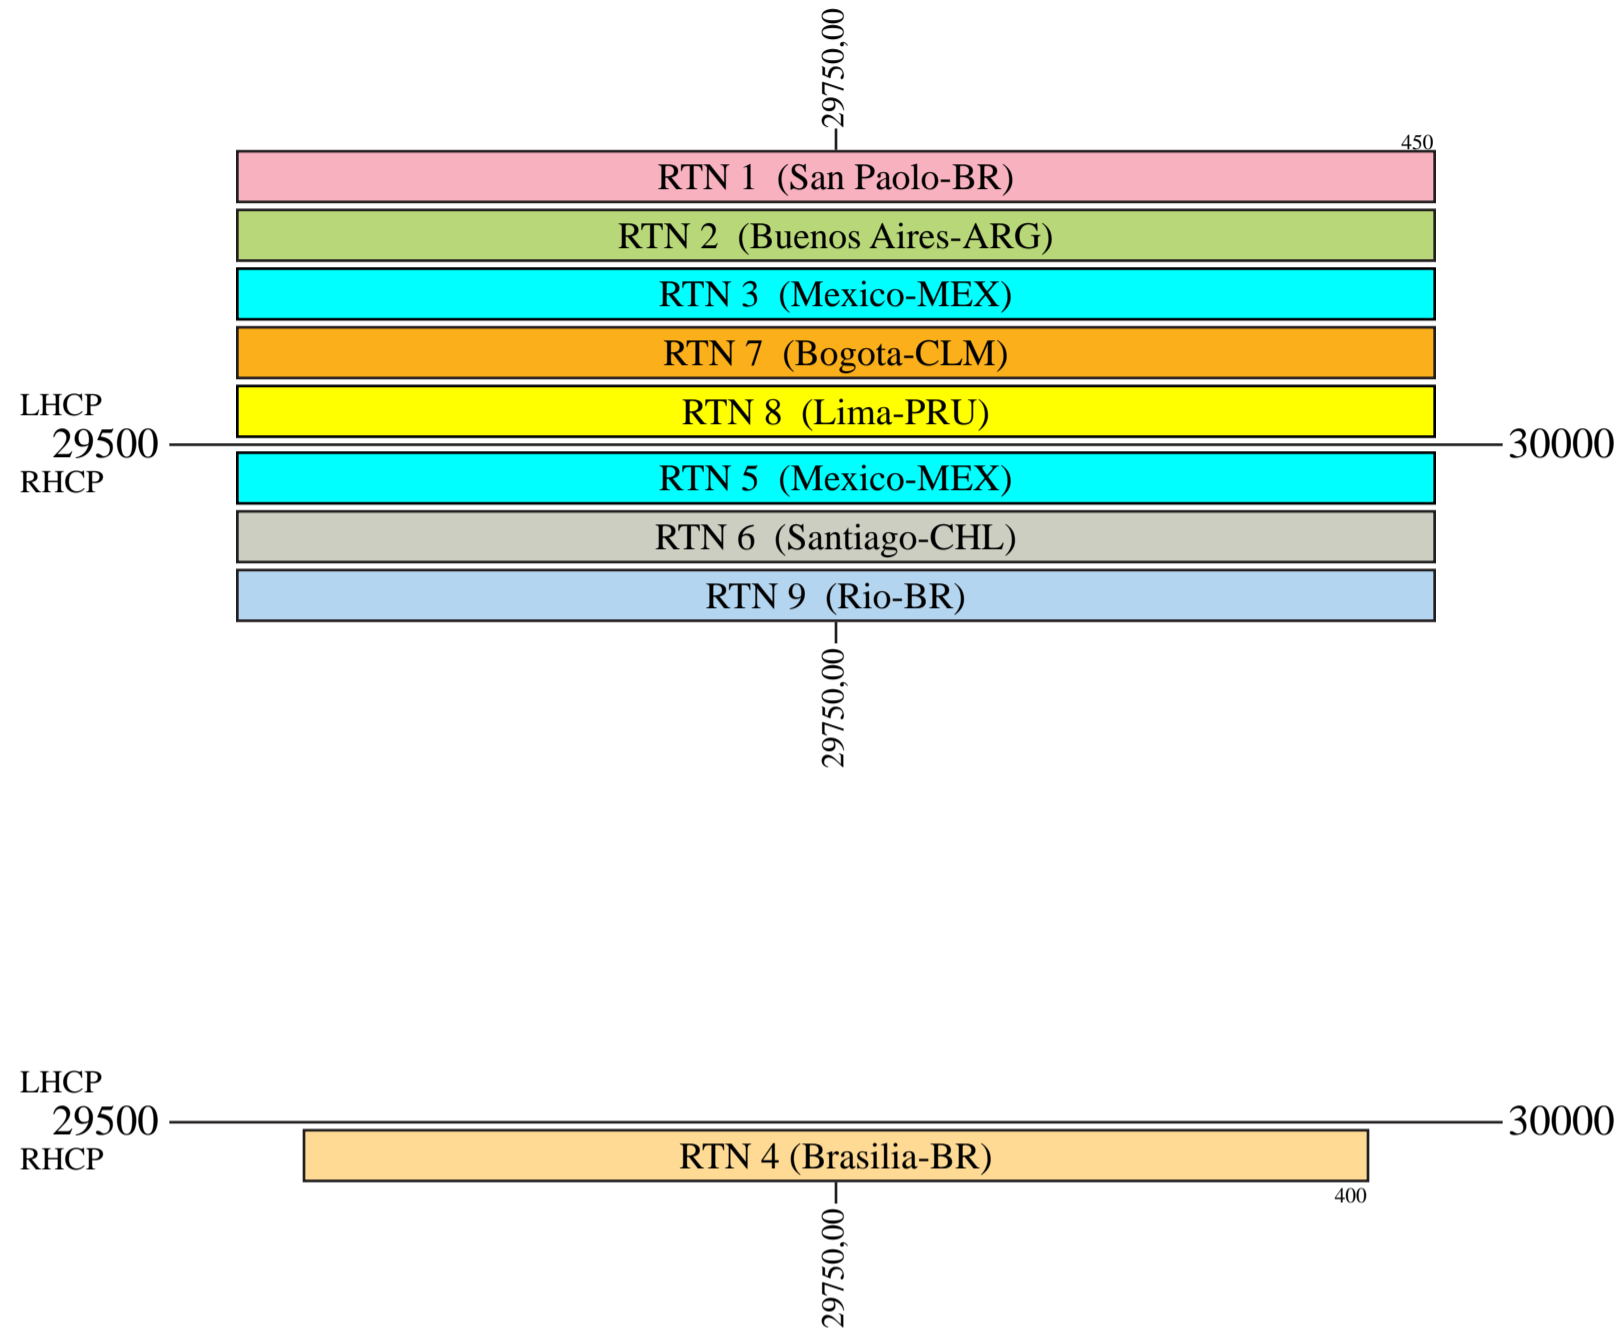

Amazonas 3

Frequency Plan C and Ku-Band

Uplink

Downlink

Command 1: 14001,50 H
 Command 2: 14494,00 H
 Telemetry 1: 11700,25 H
 Telemetry 2: 12199,50 V
 Telemetry 3: 20199,50 R
 Beacon 1: 4199,75 H

Amazonas 3

Frequency Plan Ka-Band

Uplink

Forward

Downlink

Amazonas 3

Frequency Plan Ka-Band

Uplink

Return

Downlink