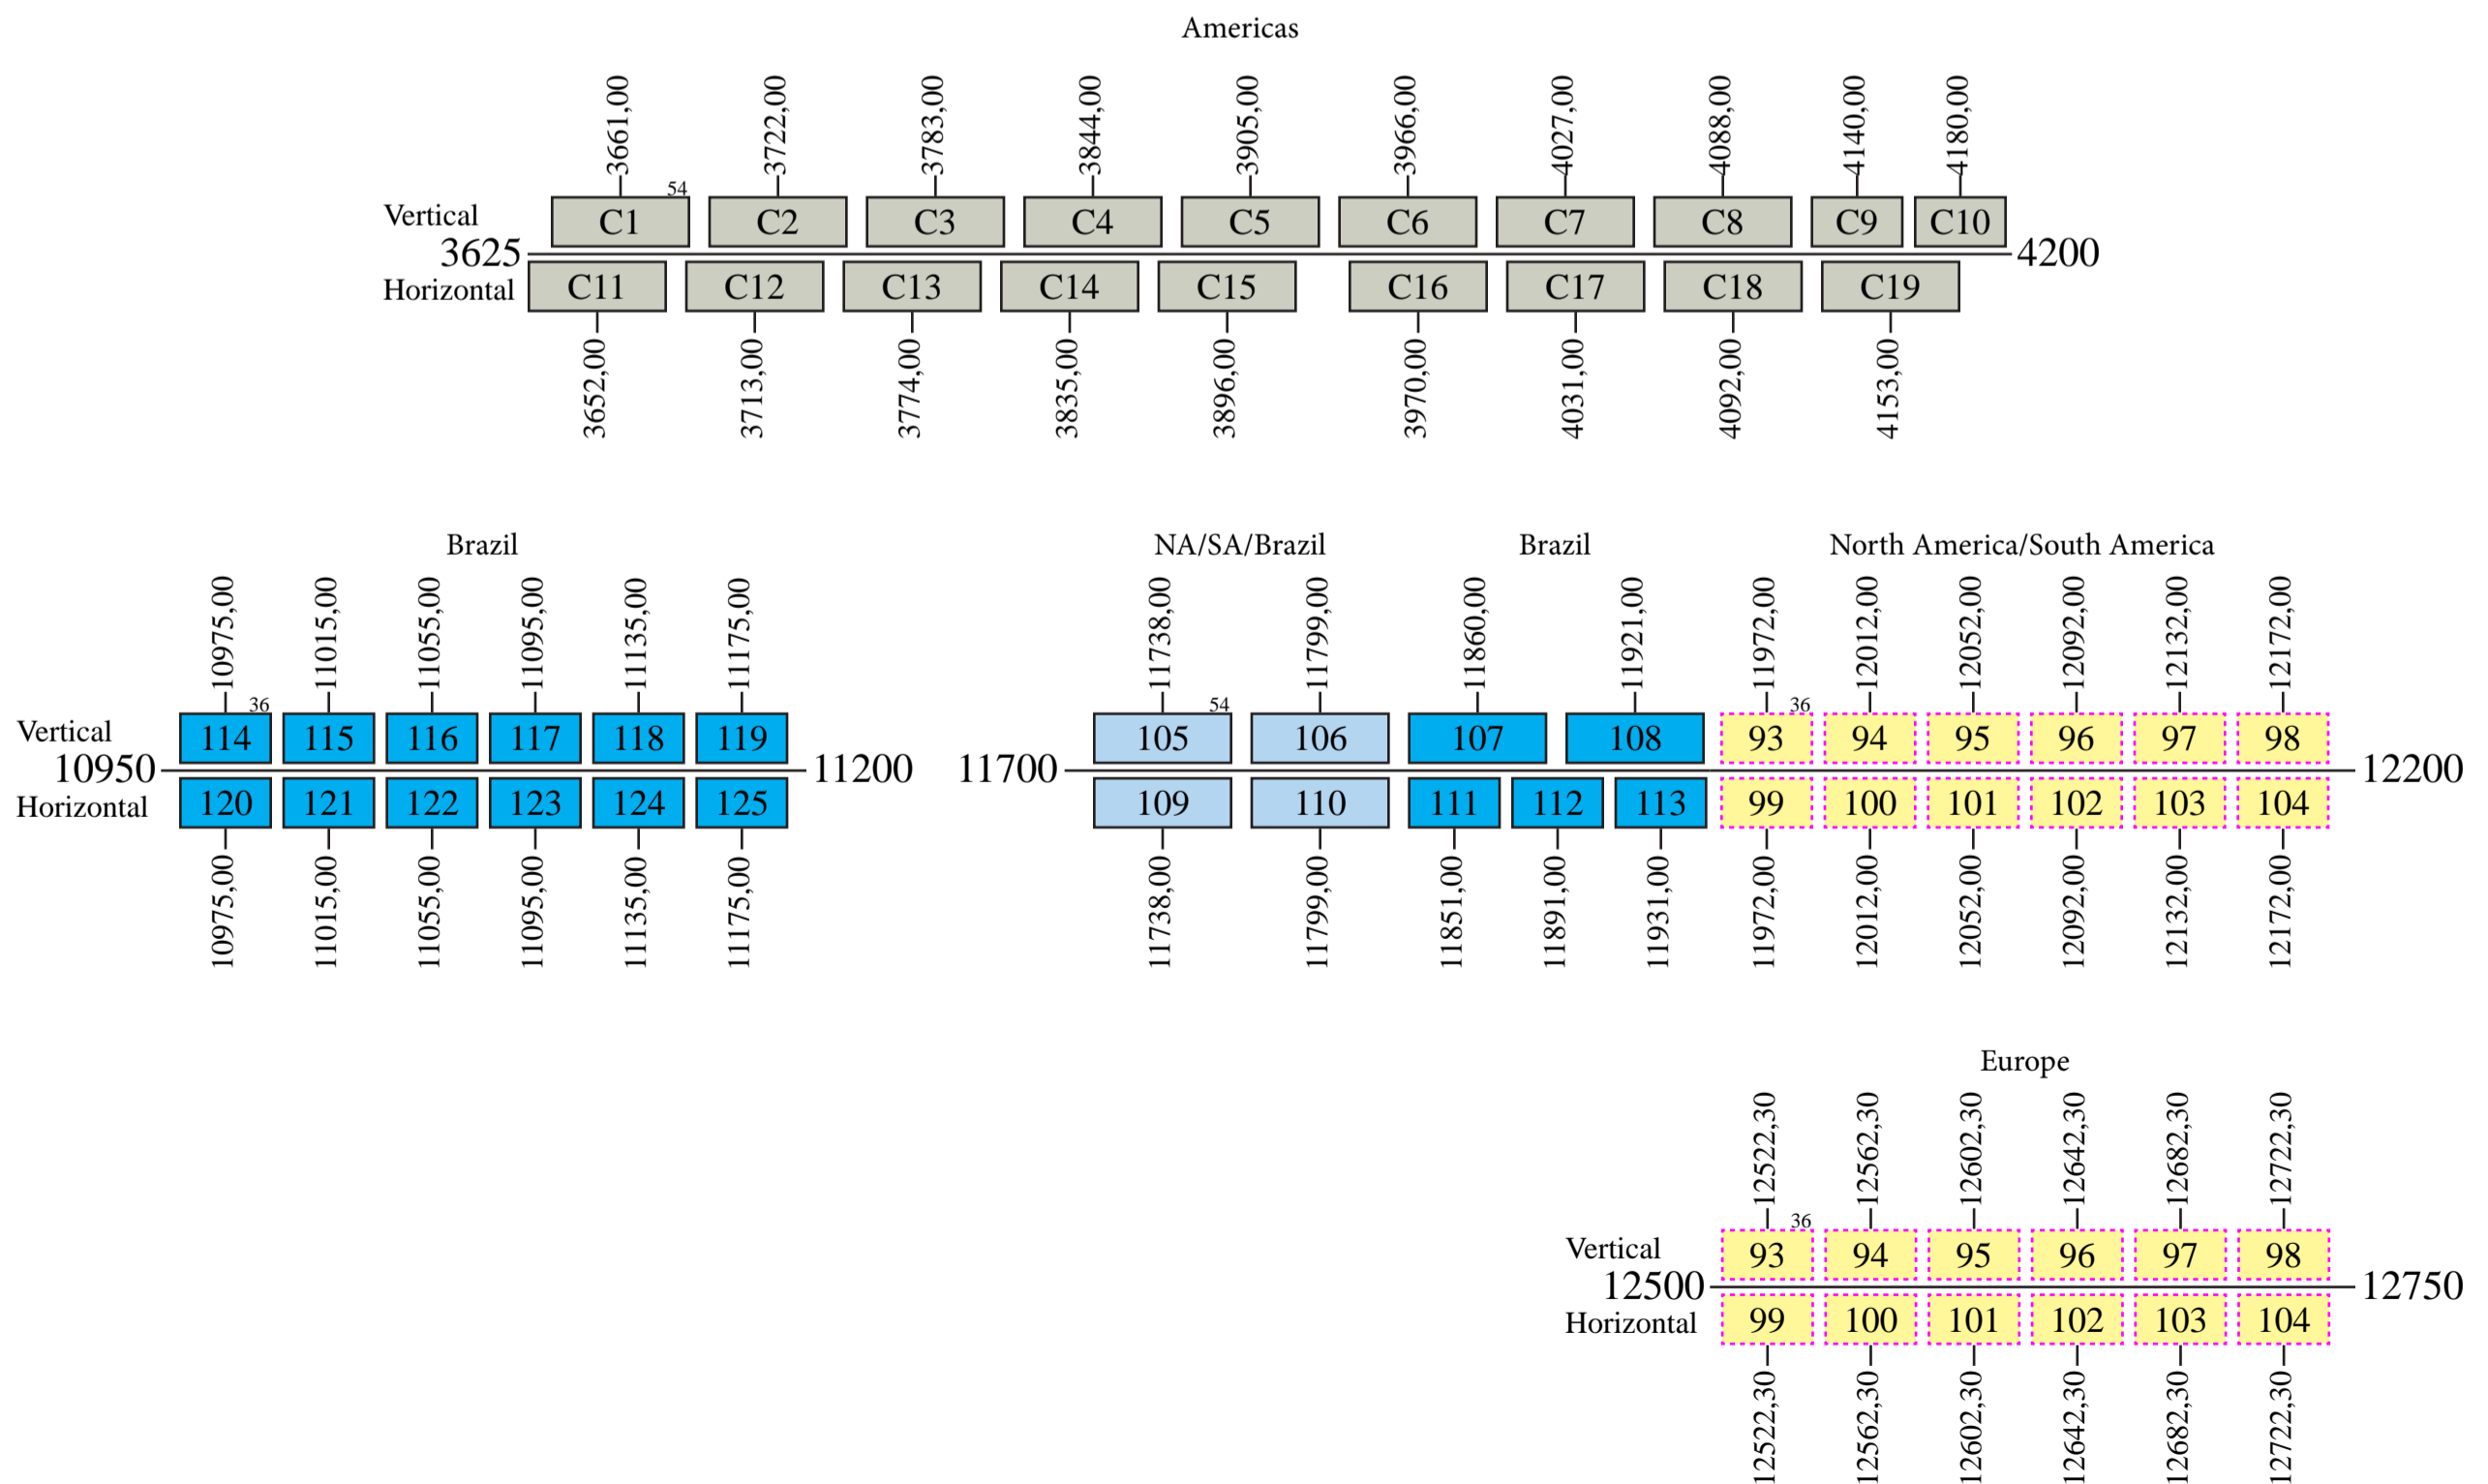

Amazonas 3

Frequency Plan C and Ku-Band

Uplink

Downlink

Command 1: 14001,50 H
 Command 2: 14494,00 H
 Telemetry 1: 11700,25 H
 Telemetry 2: 12199,50 V
 Telemetry 3: 20199,50 R
 Beacon 1: 4199,75 H

Amazonas 3

Frequency Plan Ka-Band

Uplink

Forward

Downlink

Amazonas 3

Frequency Plan Ka-Band

Uplink

Return

Downlink