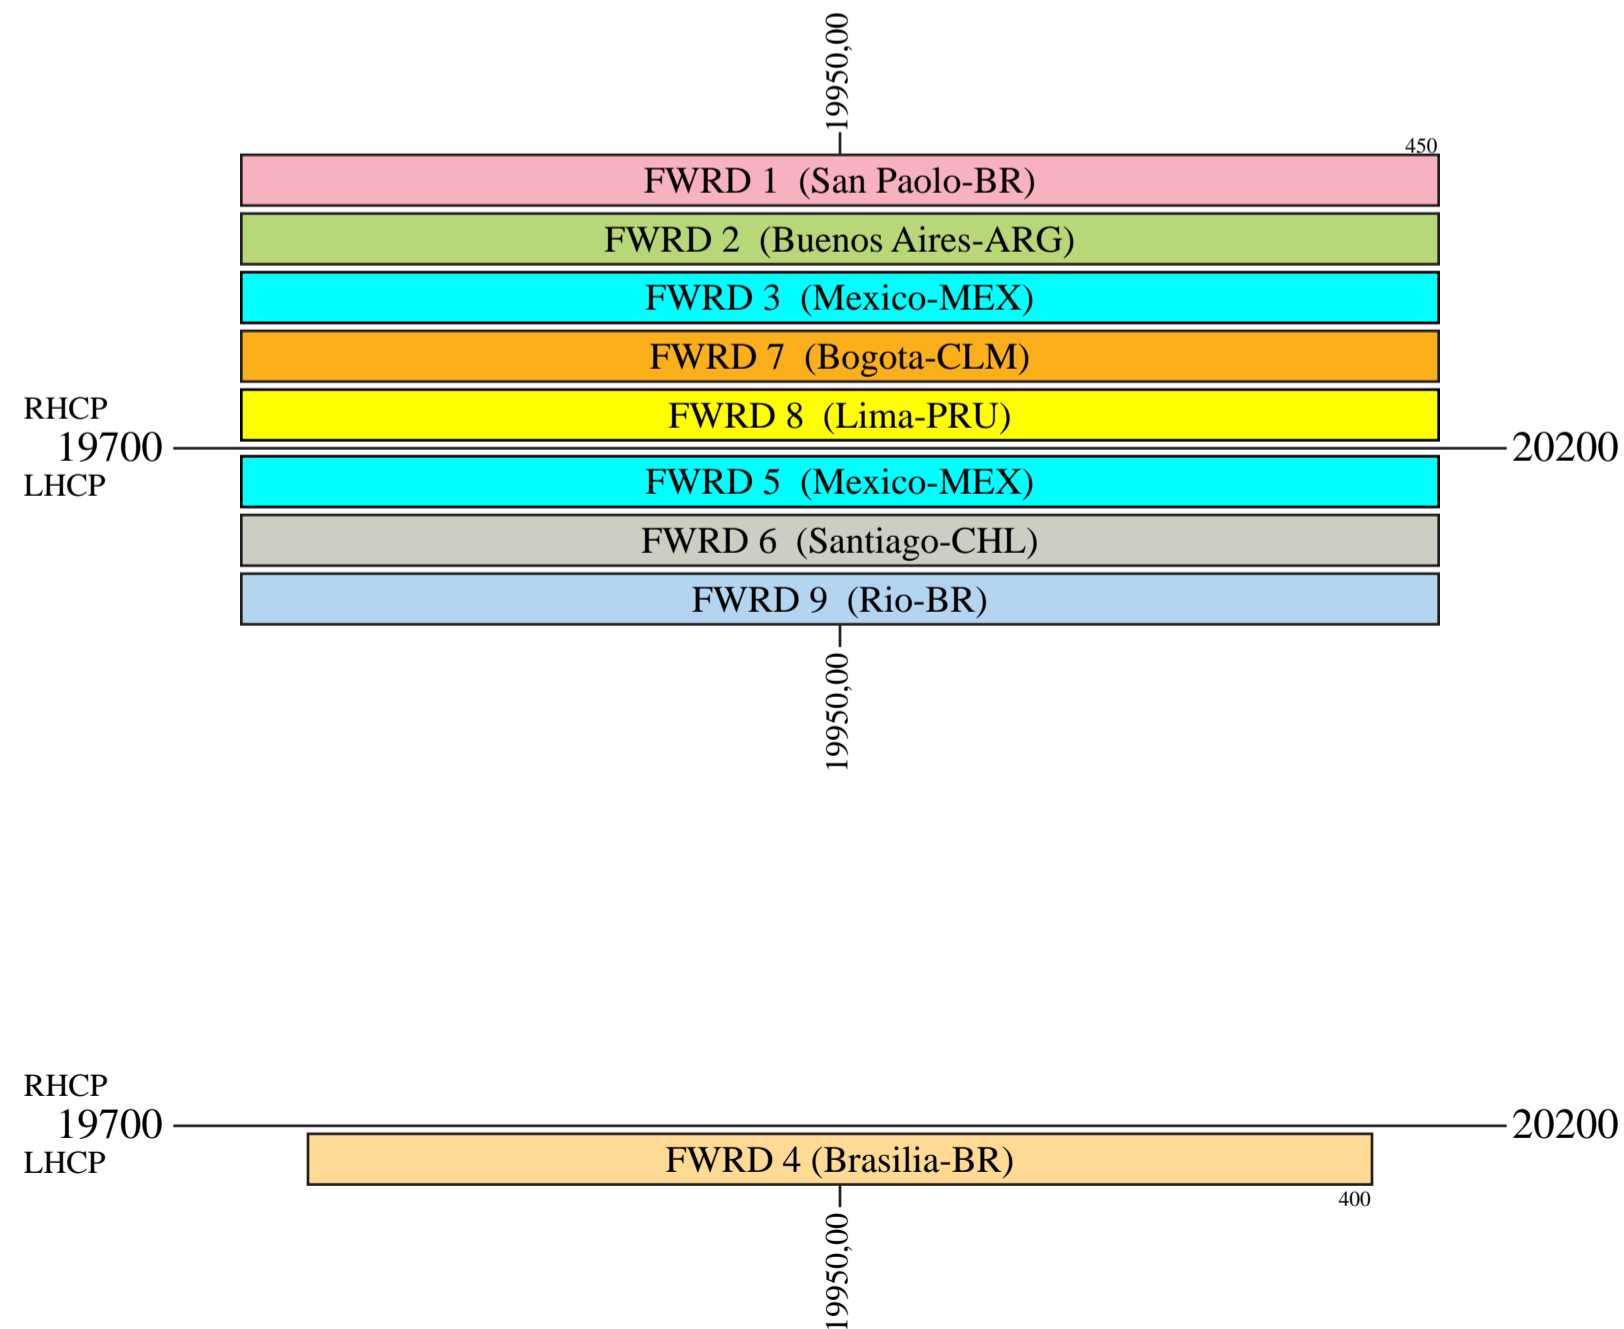

Amazonas 3

Frequency Plan C and Ku-Band

Uplink

Downlink

Command 1: 14001,50 H
 Command 2: 14494,00 H
 Telemetry 1: 11700,25 H
 Telemetry 2: 12199,50 V
 Telemetry 3: 20199,50 R
 Beacon 1: 4199,75 H

Amazonas 3

Frequency Plan Ka-Band

Uplink

Forward

Downlink

Amazonas 3

Frequency Plan Ka-Band

Uplink

Return

Downlink