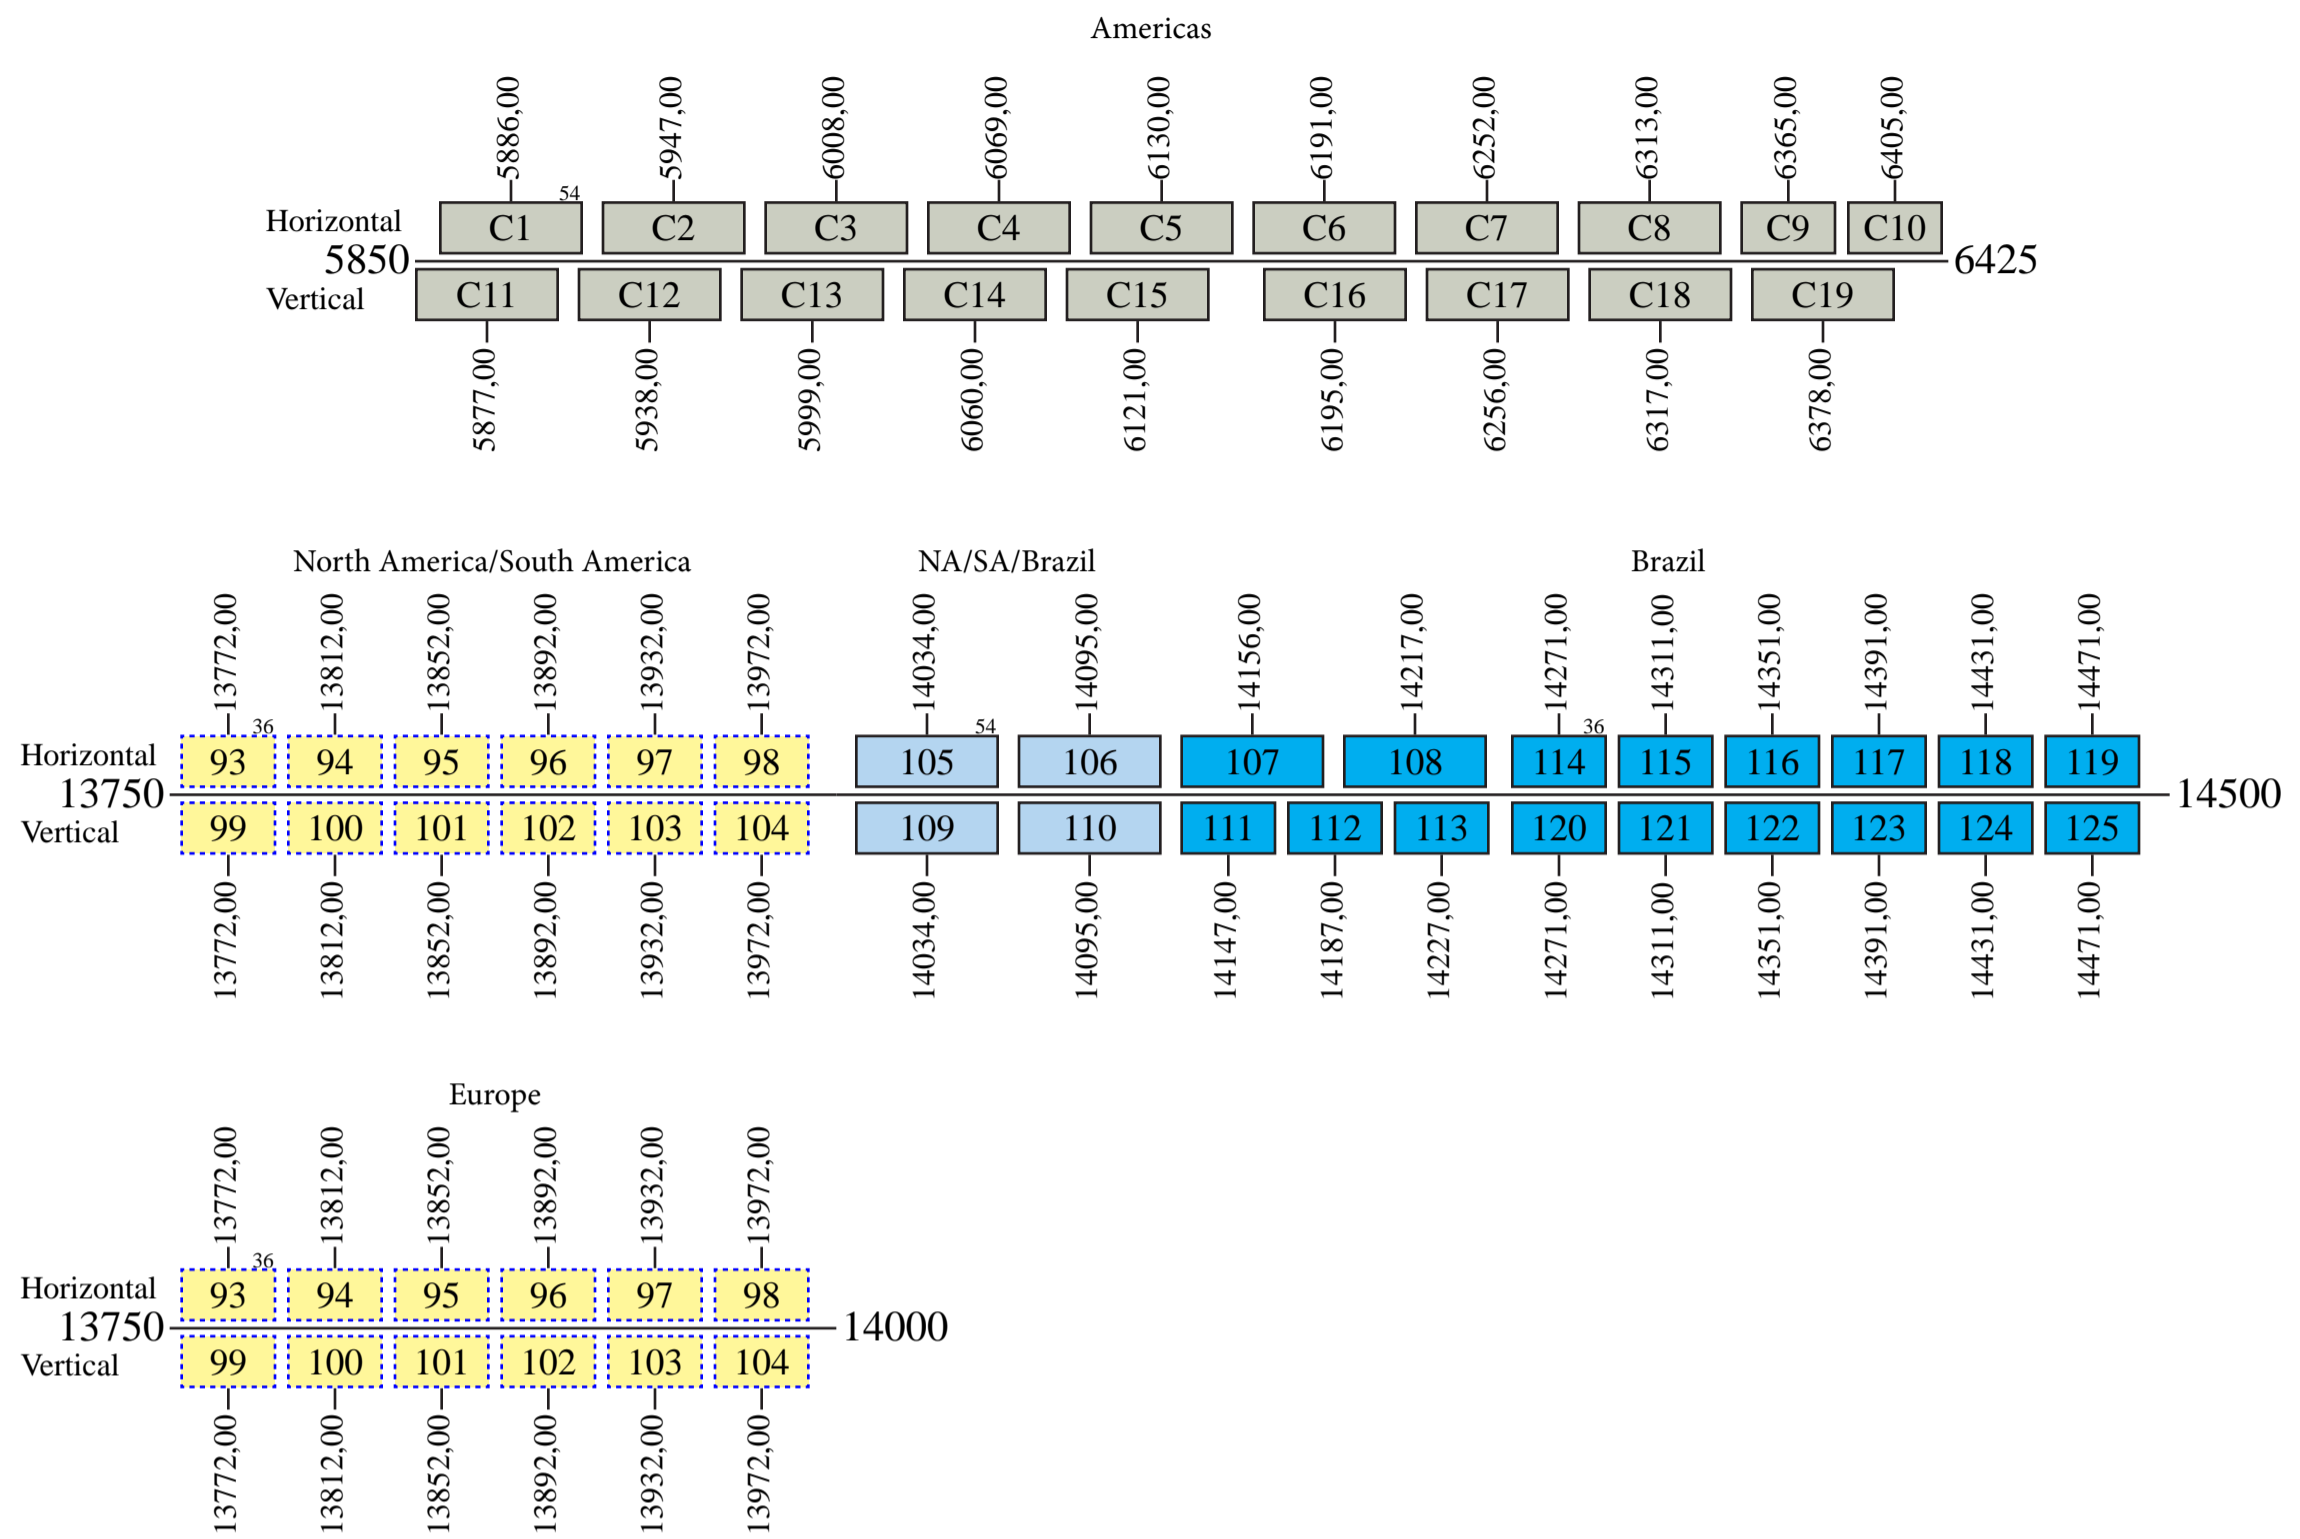

Amazonas 3

Frequency Plan C and Ku-Band

Uplink

Downlink

Command 1: 14001,50 H
 Command 2: 14494,00 H
 Telemetry 1: 11700,25 H
 Telemetry 2: 12199,50 V
 Telemetry 3: 20199,50 R
 Beacon 1: 4199,75 H

Amazonas 3

Frequency Plan Ka-Band

Uplink

Forward

Downlink

Amazonas 3

Frequency Plan Ka-Band

Uplink

Return

Downlink