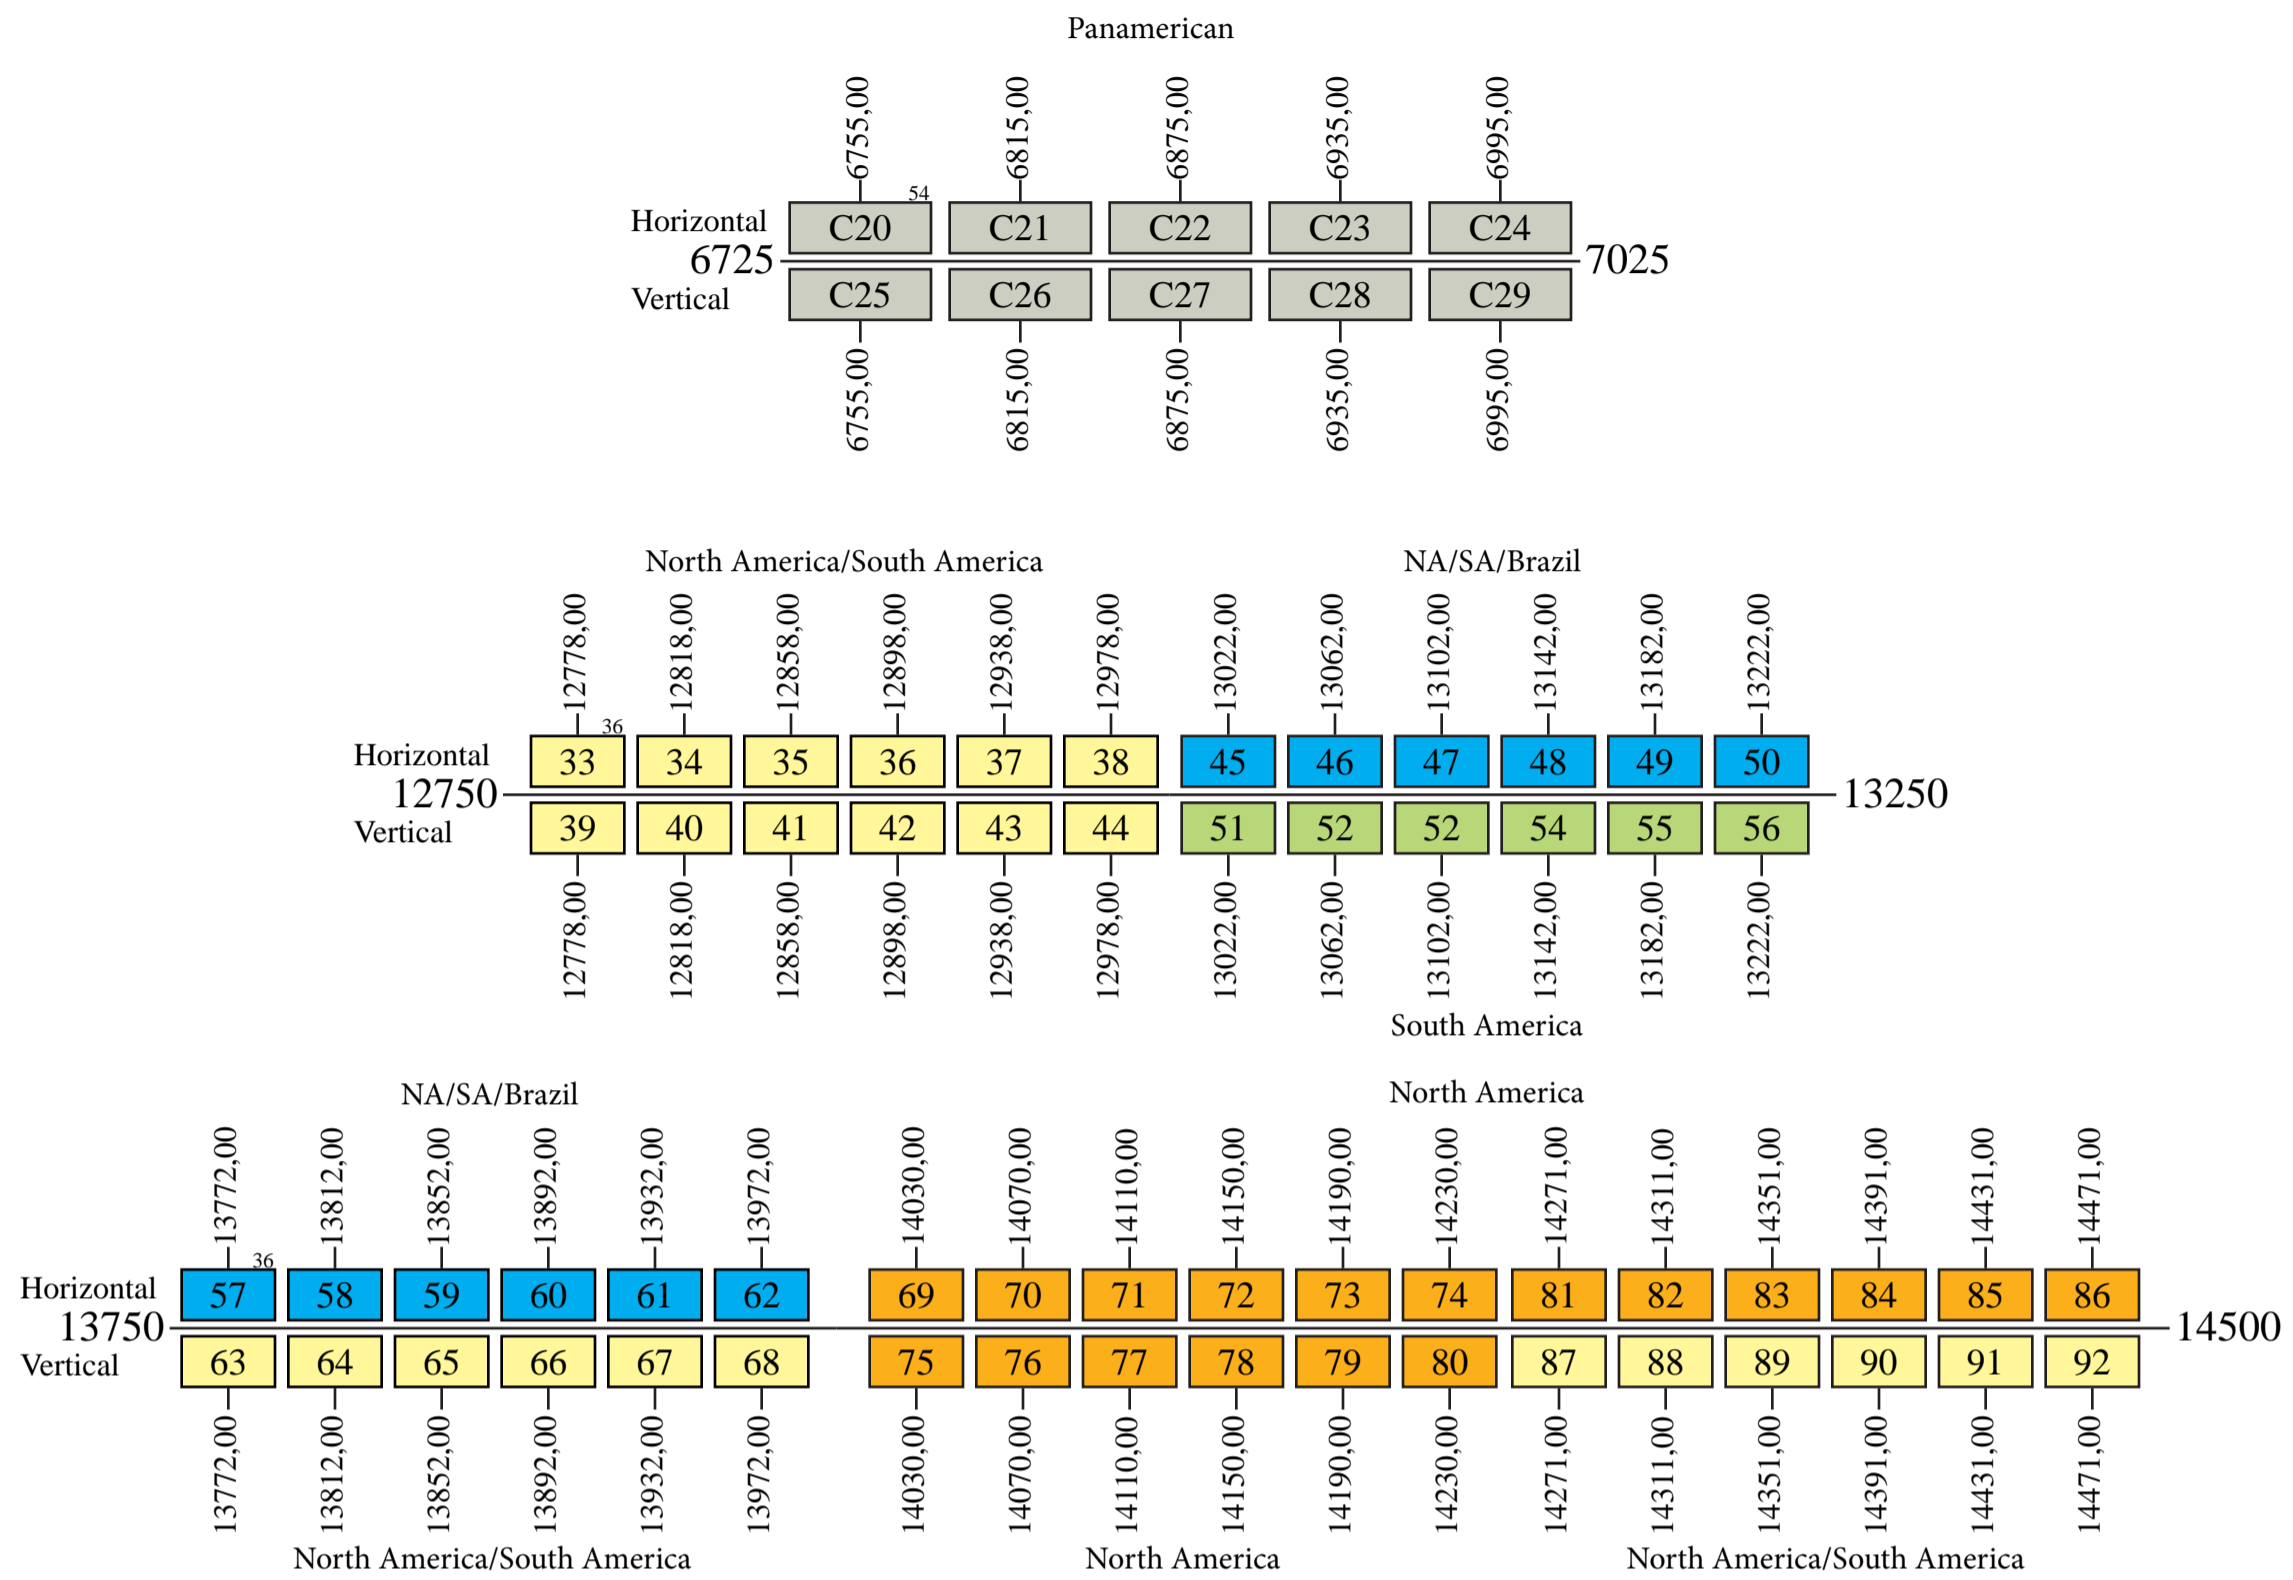

Amazonas 2

Frequency Plan

Uplink

Downlink

Command 1: 13997,00 V
 Command 2: 14496,00 V
 Telemetry 1: 11703,00 V
 Telemetry 2: 12198,25 V
 Beacon 1: 4500,10 H Panamerican