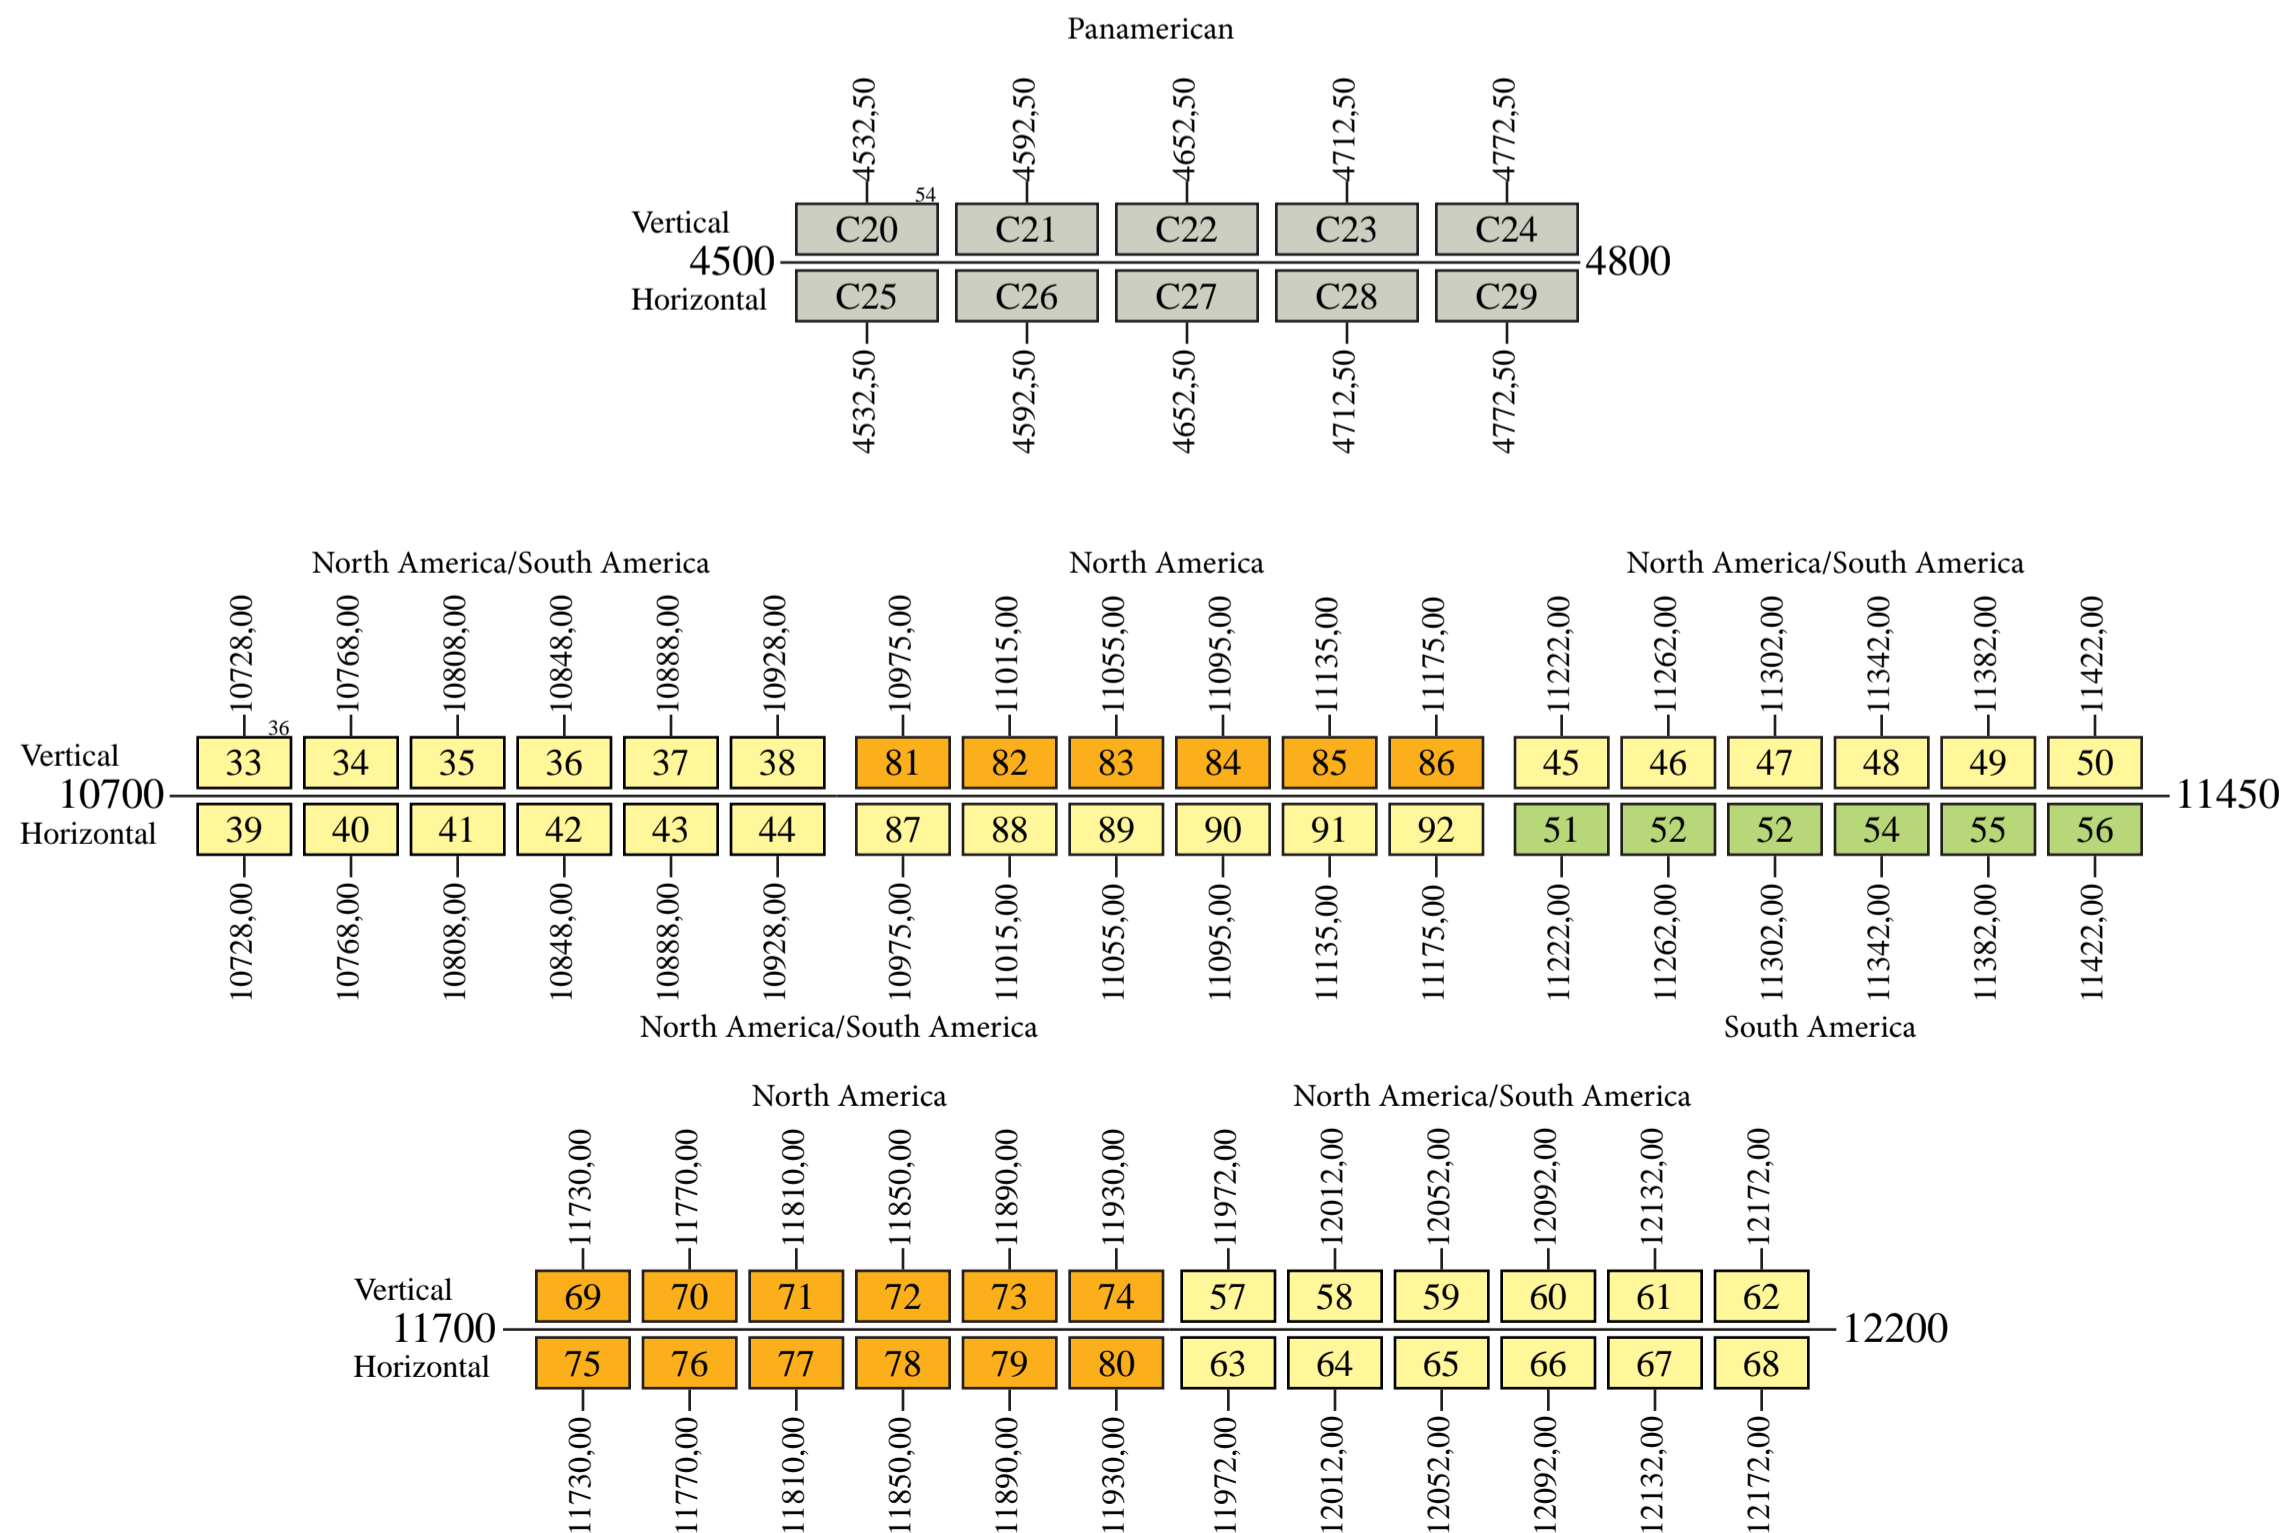

Amazonas 2

Frequency Plan

Uplink

Downlink

Command 1: 13997,00 V
 Command 2: 14496,00 V
 Telemetry 1: 11703,00 V
 Telemetry 2: 12198,25 V
 Beacon 1: 4500,10 H Panamerican