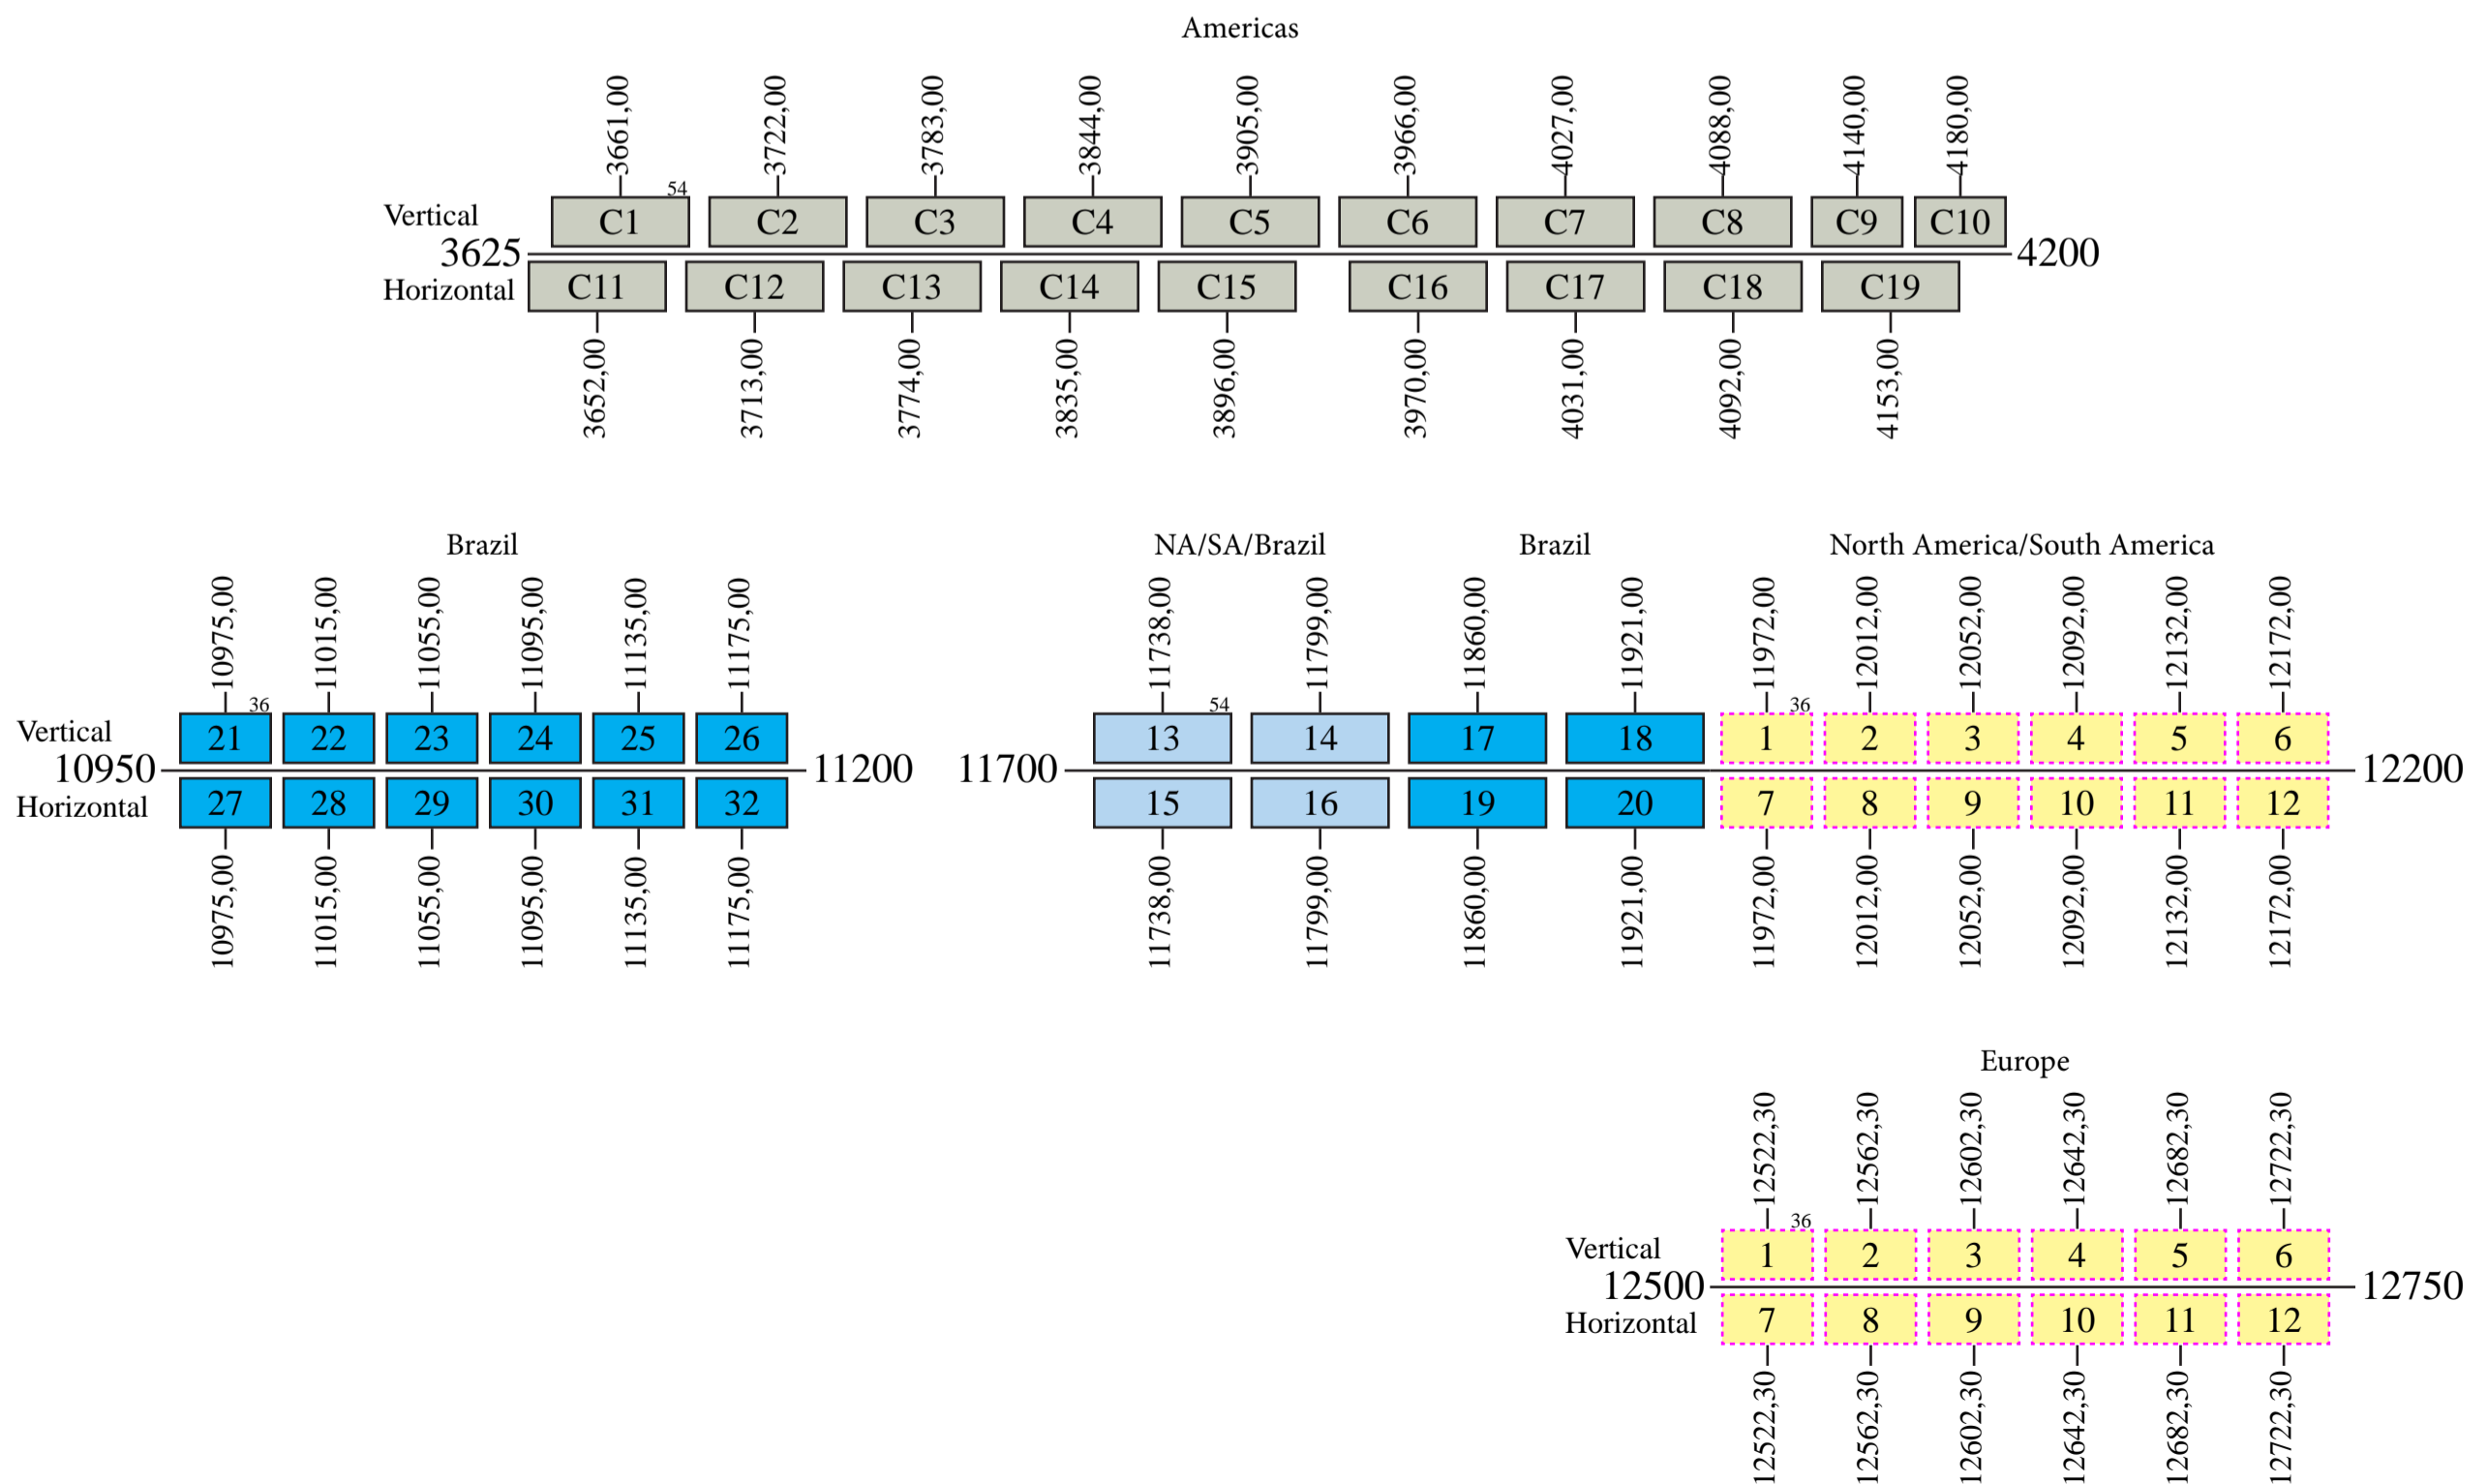

# Amazonas 1

## Frequency Plan

### Uplink

### Downlink

Command 1: 13999,50 H Europe  
 Command 2: 14498,00 H Brazil  
 Telemetry 1: 11701,25 V Brazil  
 Telemetry 2: 12746,75 V Europe  
 Beacon 1: 4199,00 H Americas  
 Beacon 2: 12746,75 V Europe