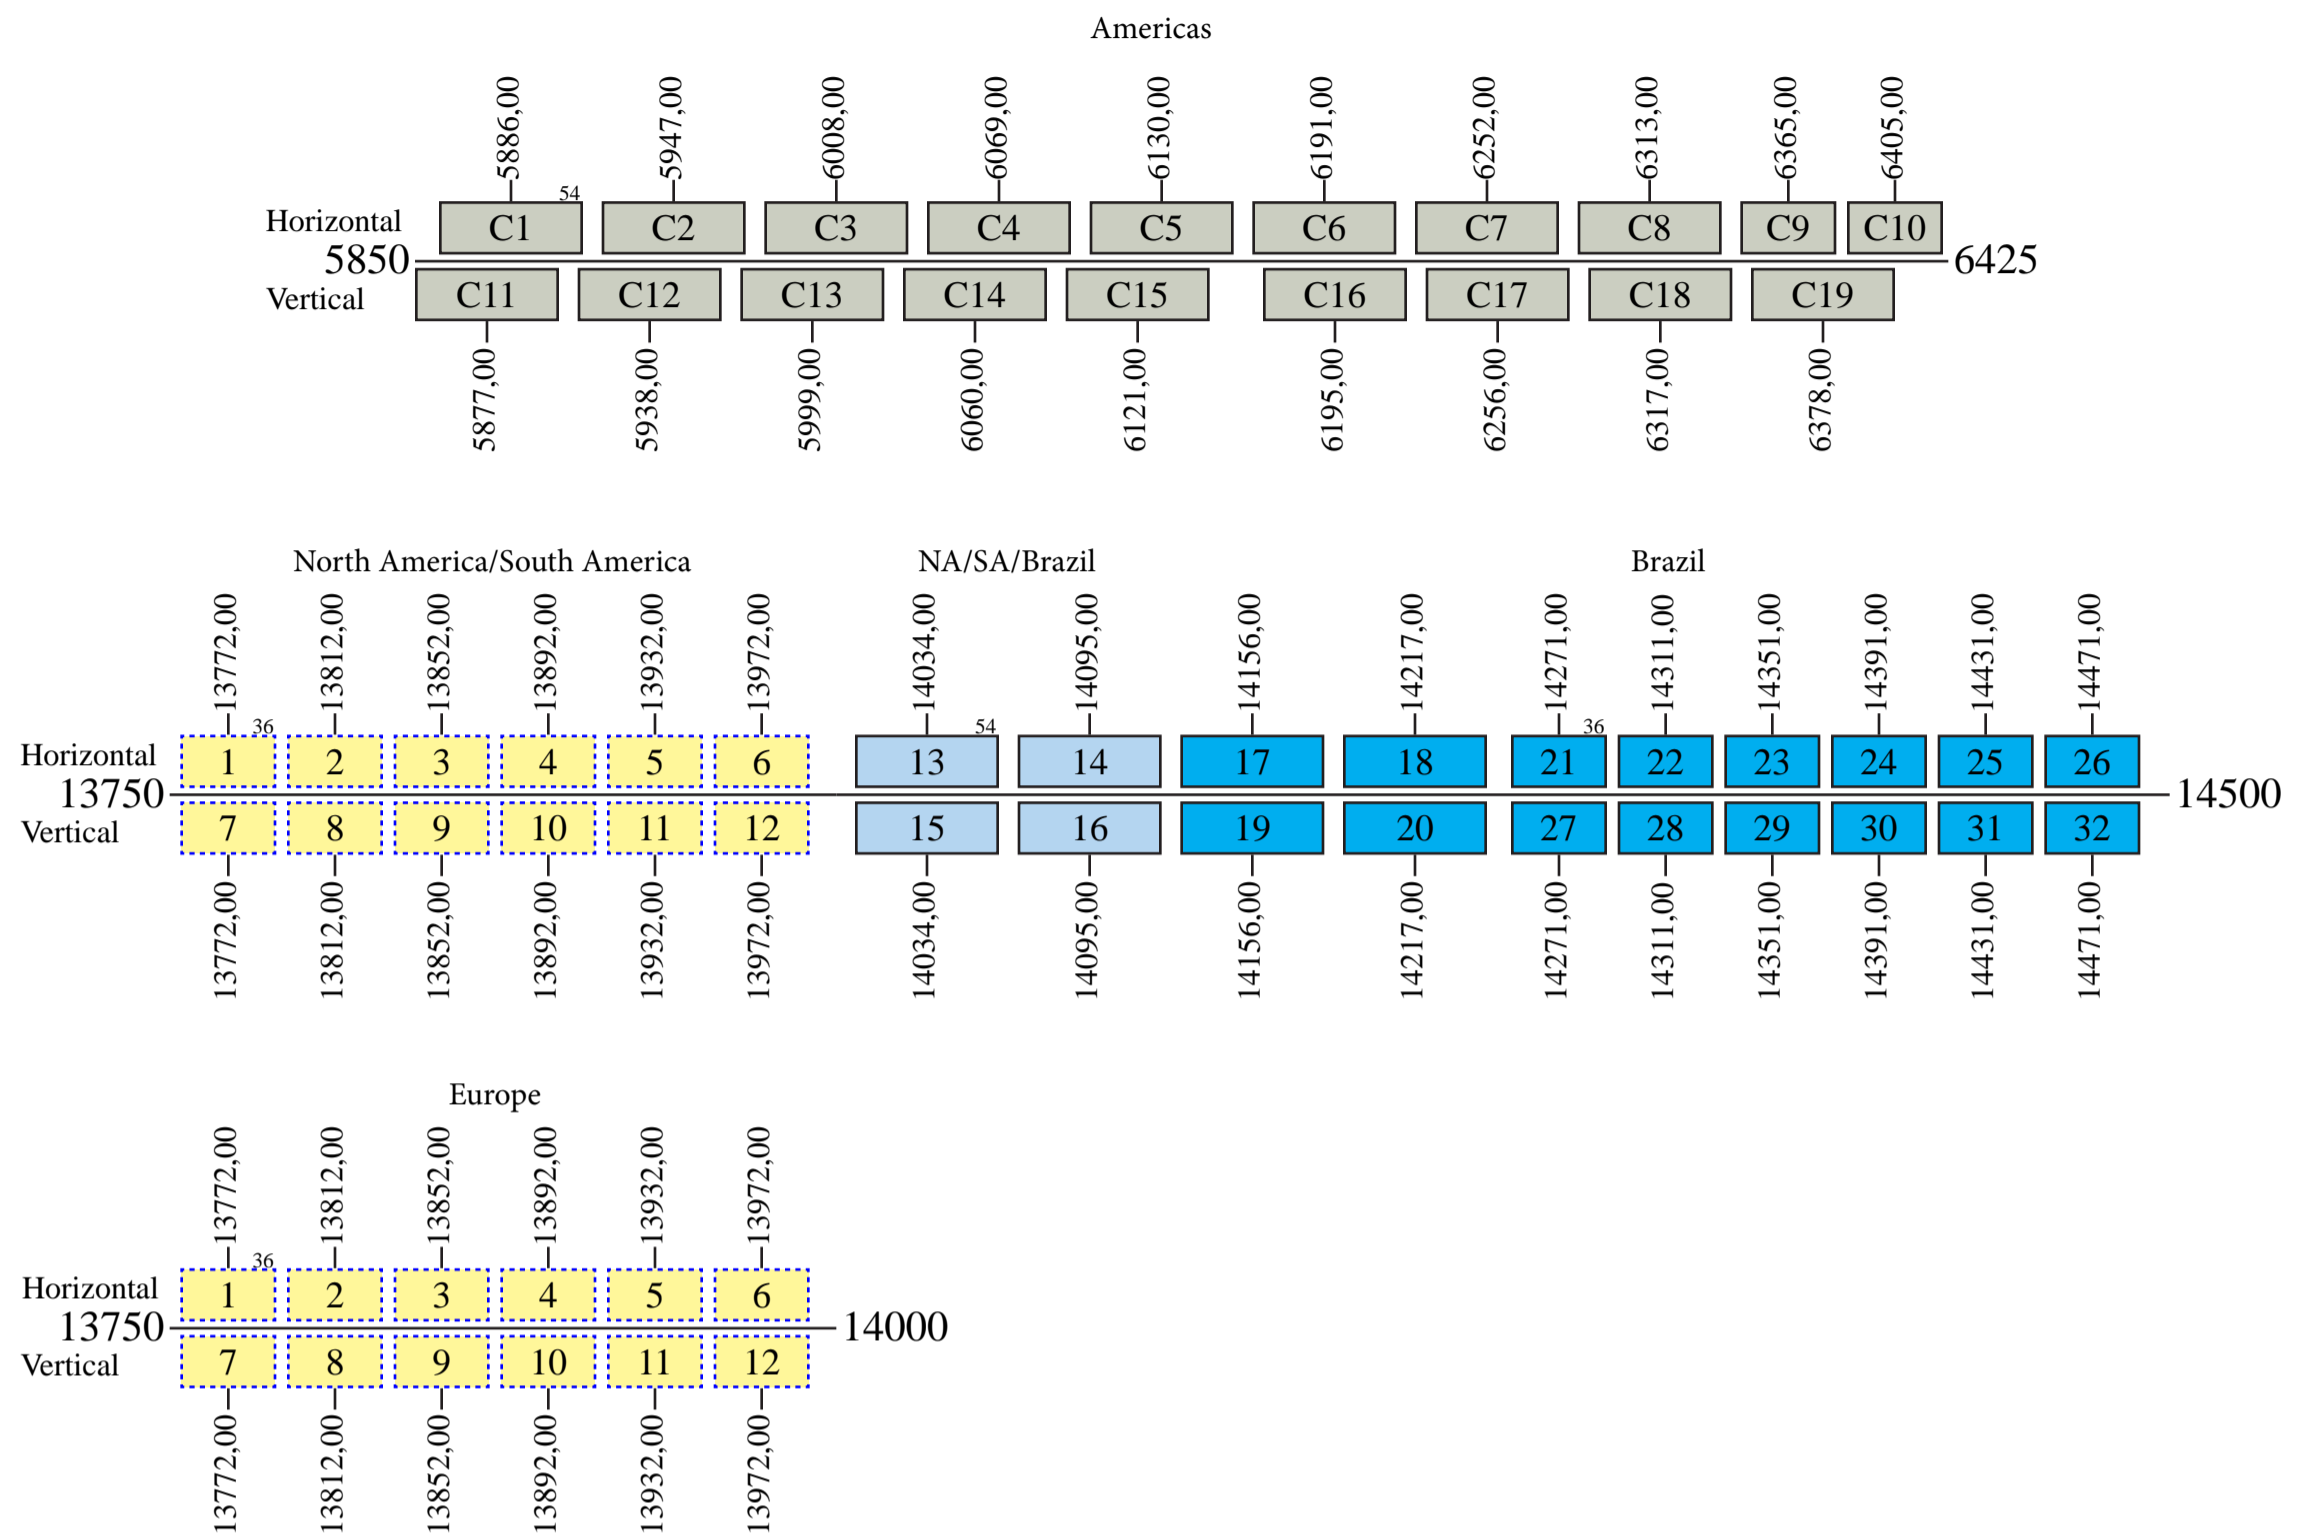

# Amazonas 1

## Frequency Plan

### Uplink

### Downlink

Command 1: 13999,50 H Europe  
 Command 2: 14498,00 H Brazil  
 Telemetry 1: 11701,25 V Brazil  
 Telemetry 2: 12746,75 V Europe  
 Beacon 1: 4199,00 H Americas  
 Beacon 2: 12746,75 V Europe