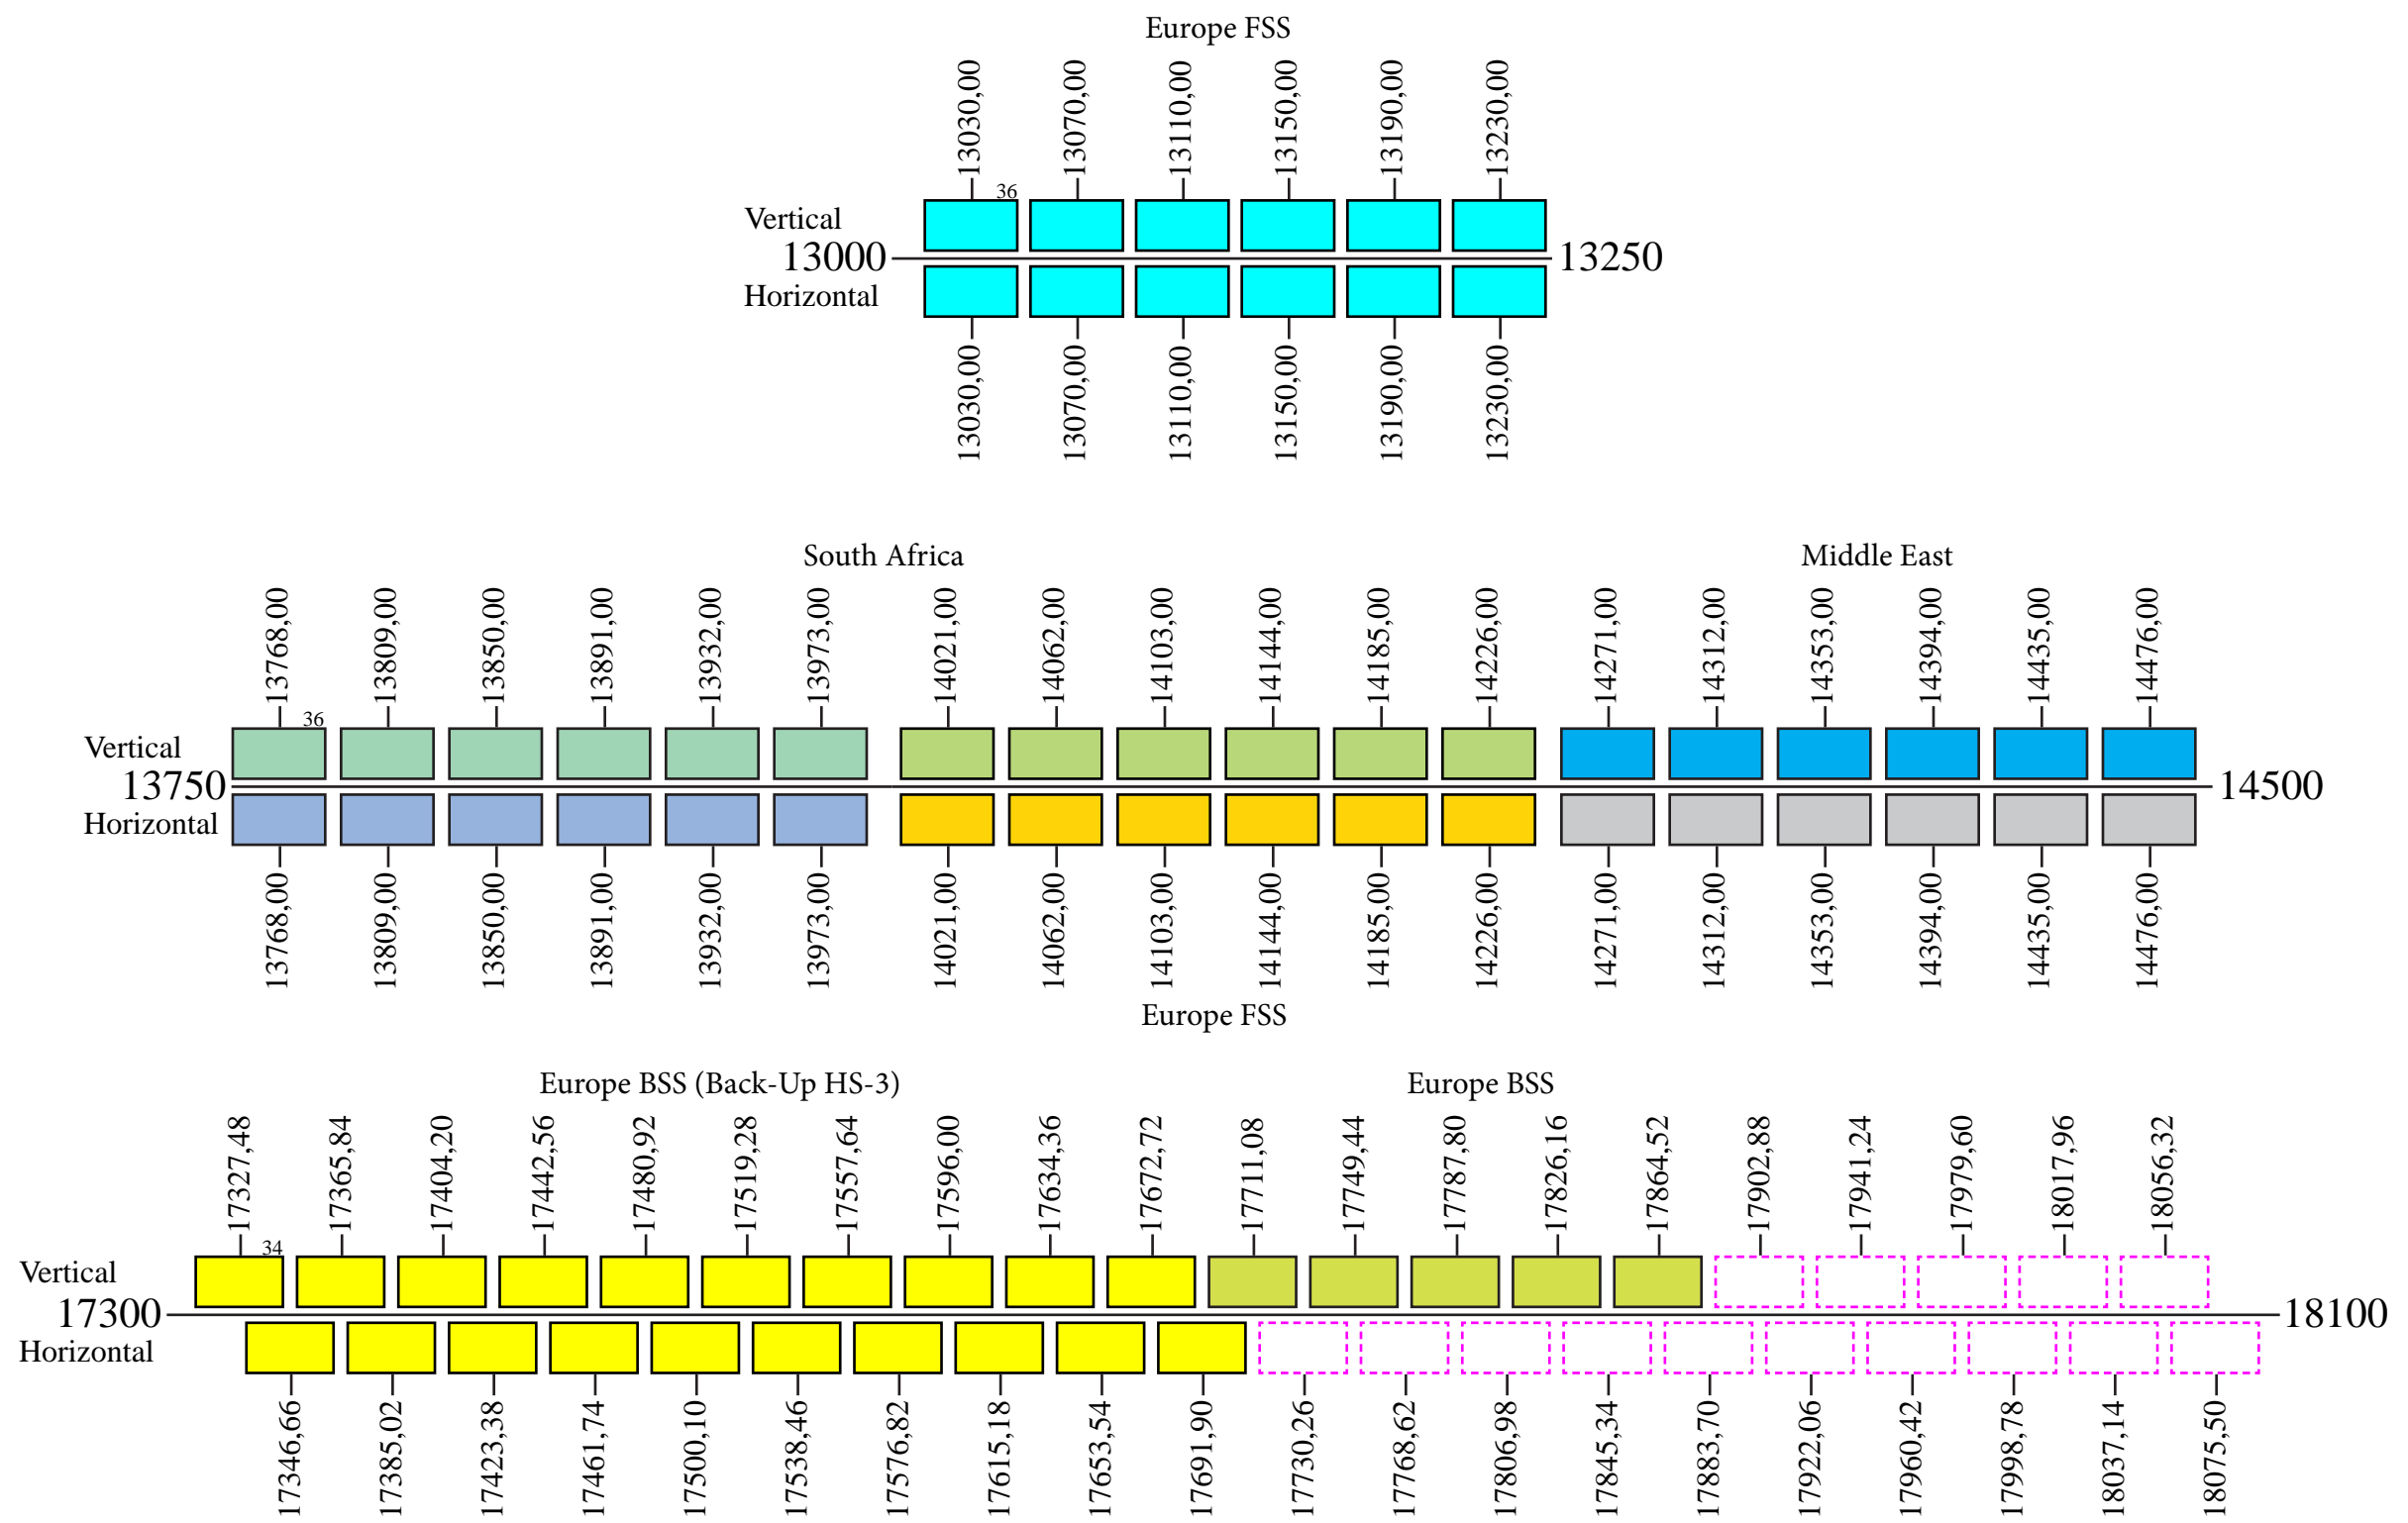

# Hellas Sat 4

## Provisional Frequency Plan Only Ku-Band

### Uplink

### Downlink

Command 1: 5928,00 L or R Omni or Global  
 Command 2: 6422,00 L or R Omni or Global  
 Telemetry 1: 3704,25 L Omni or Global  
 Telemetry 2: 4199,00 R Omni or Global  
 Beacon 1: 11201,00 V Global Beam  
 Beacon 2: 12499,00 H Global Beam