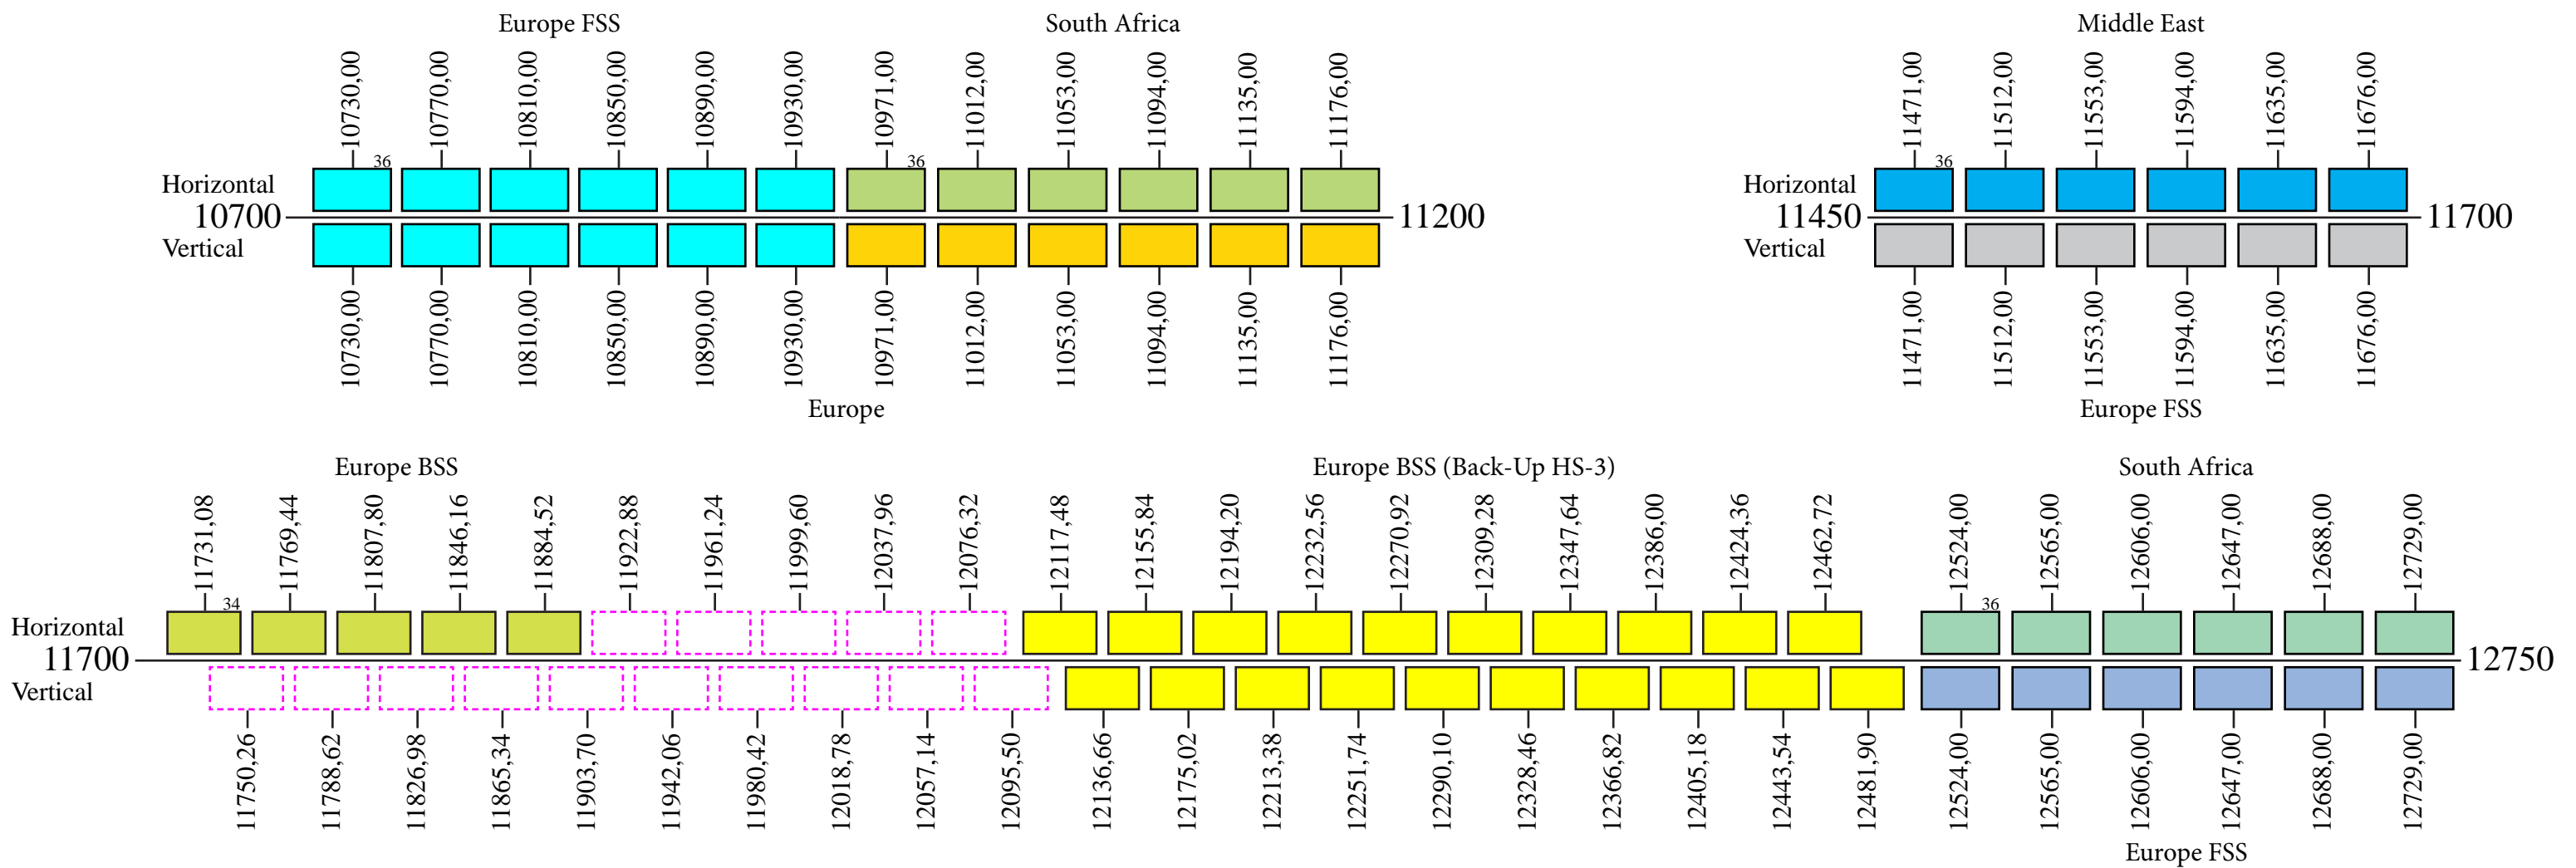

# Hellas Sat 4

## Provisional Frequency Plan Only Ku-Band

### Downlink

Command 1: 5928,00 L or R Omni or Global  
 Command 2: 6422,00 L or R Omni or Global  
 Telemetry 1: 3704,25 L Omni or Global  
 Telemetry 2: 4199,00 R Omni or Global  
 Beacon 1: 11201,00 V Global Beam  
 Beacon 2: 12499,00 H Global Beam