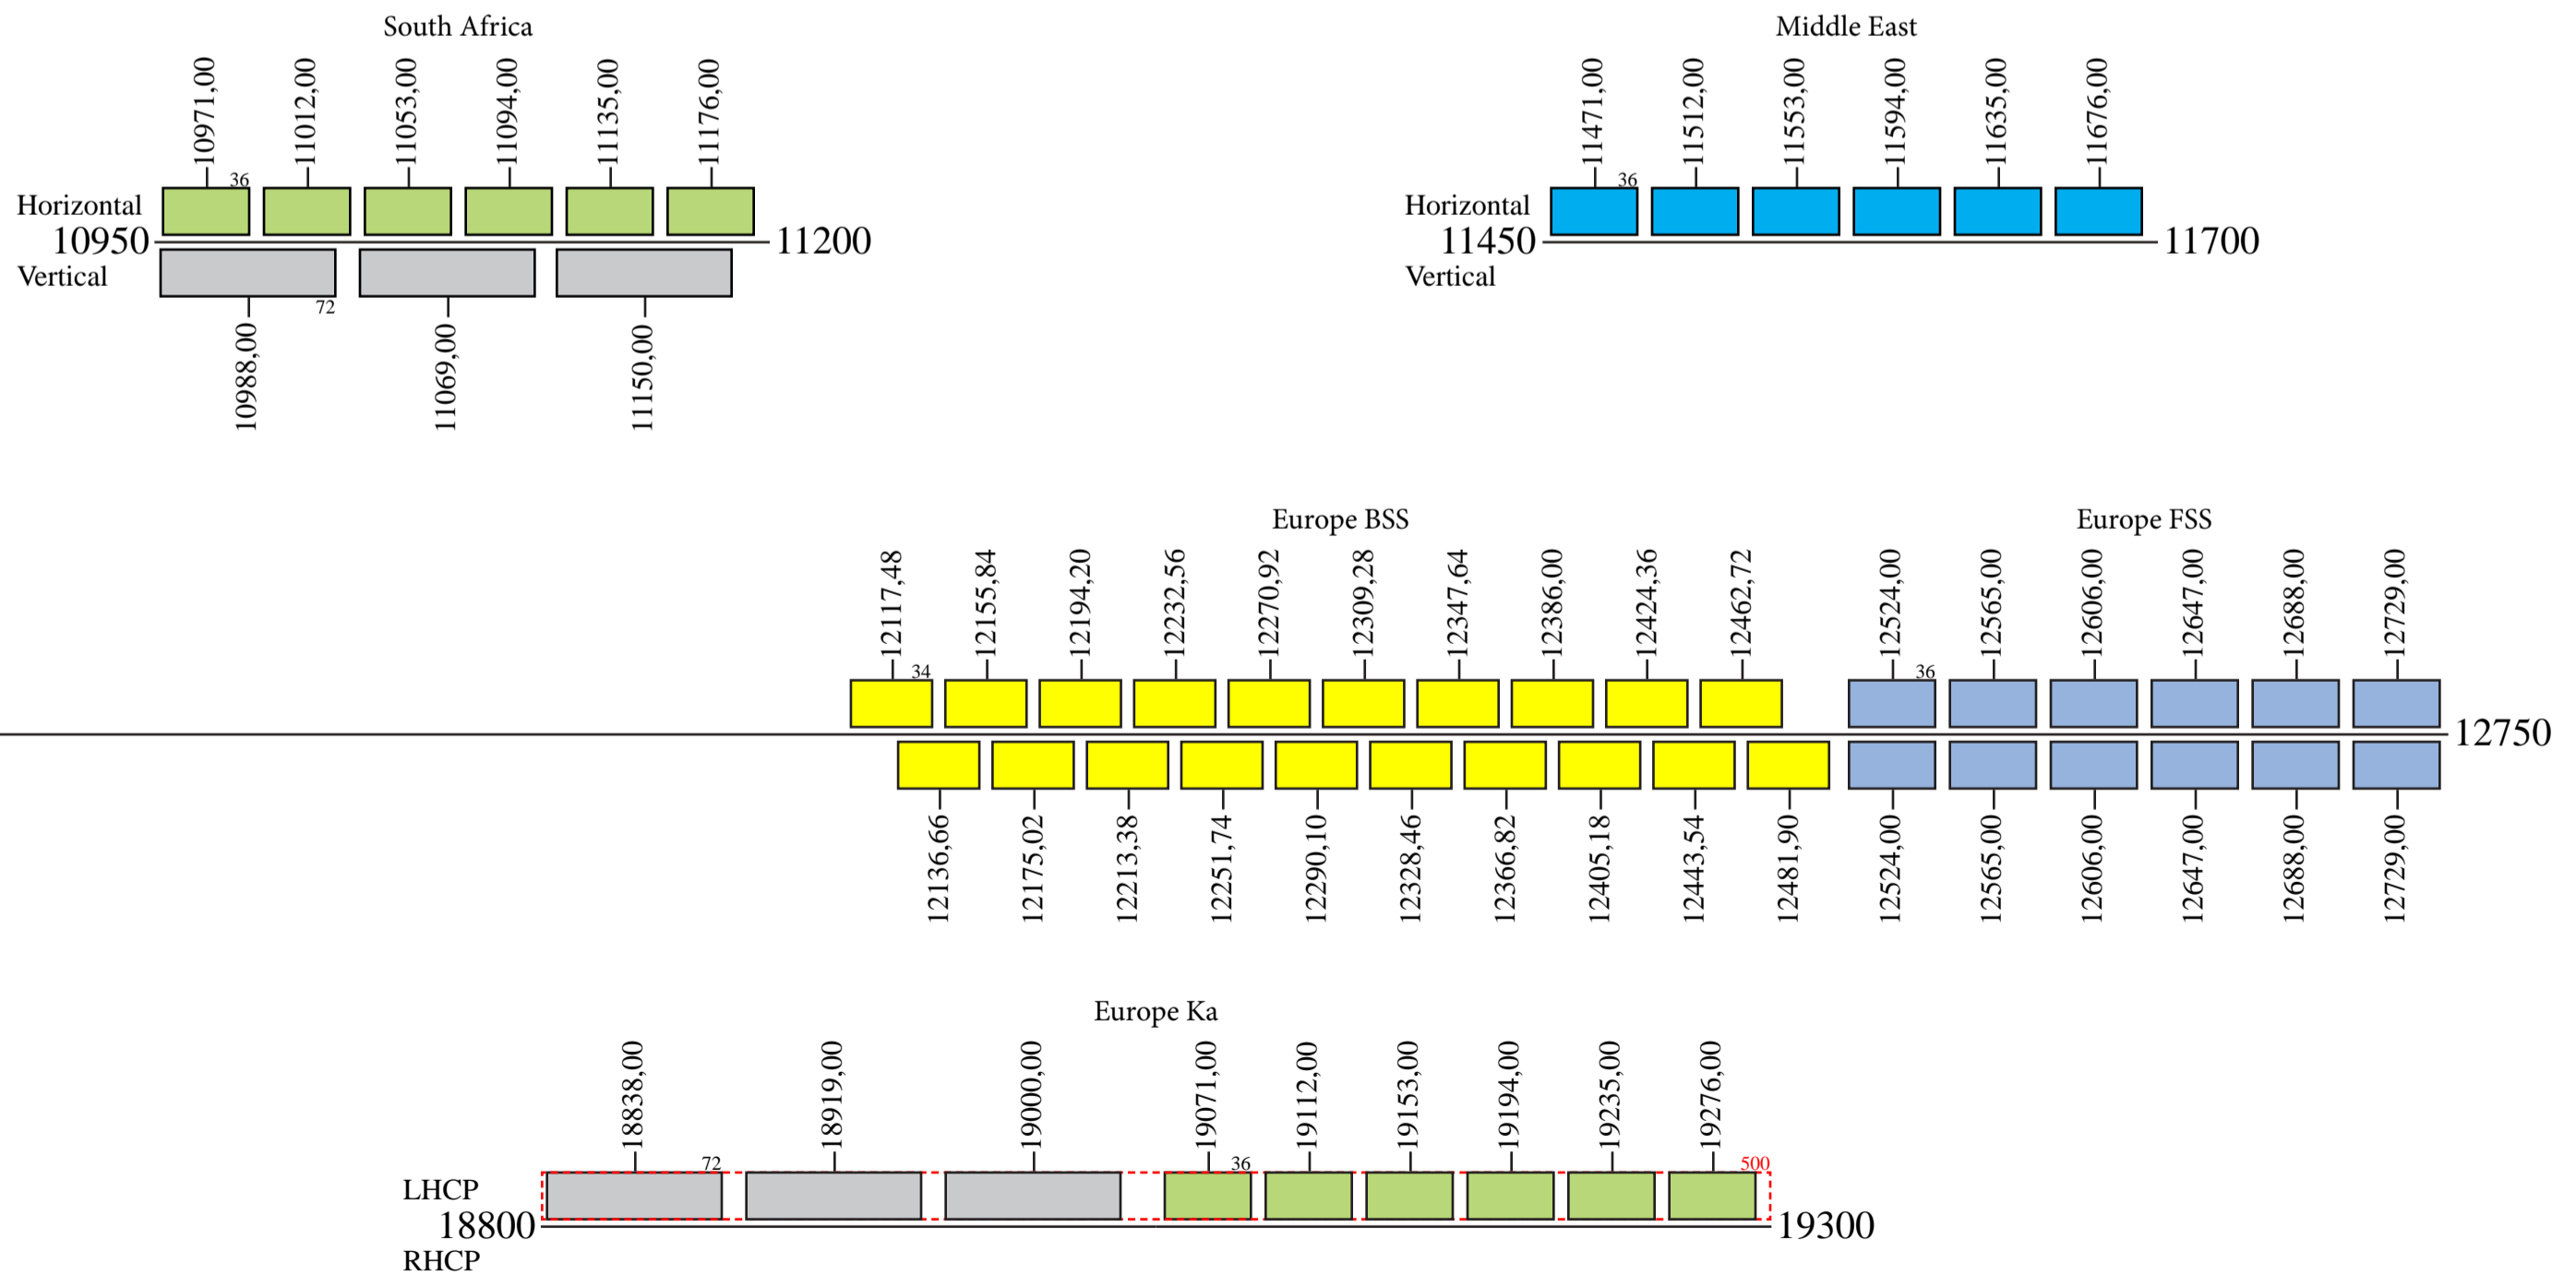

# Hellas Sat 3

## Provisional Frequency Plan Only Hellas Sat

### Uplink

### Downlink

Command 1: 5923,50  
 Command 2: 6173,70  
 Command 3: 6426,00  
 Telemetry 1: 3700,50 R Omni or Global  
 Telemetry 2: 3701,00 R Omni or Global  
 Telemetry 3: 4197,50 L Omni or Global  
 Telemetry 4: 4198,00 L Omni or Global  
 Beacon 1: 11450,00 H Global Beam  
 Beacon 2: 11700,00 V Global Beam