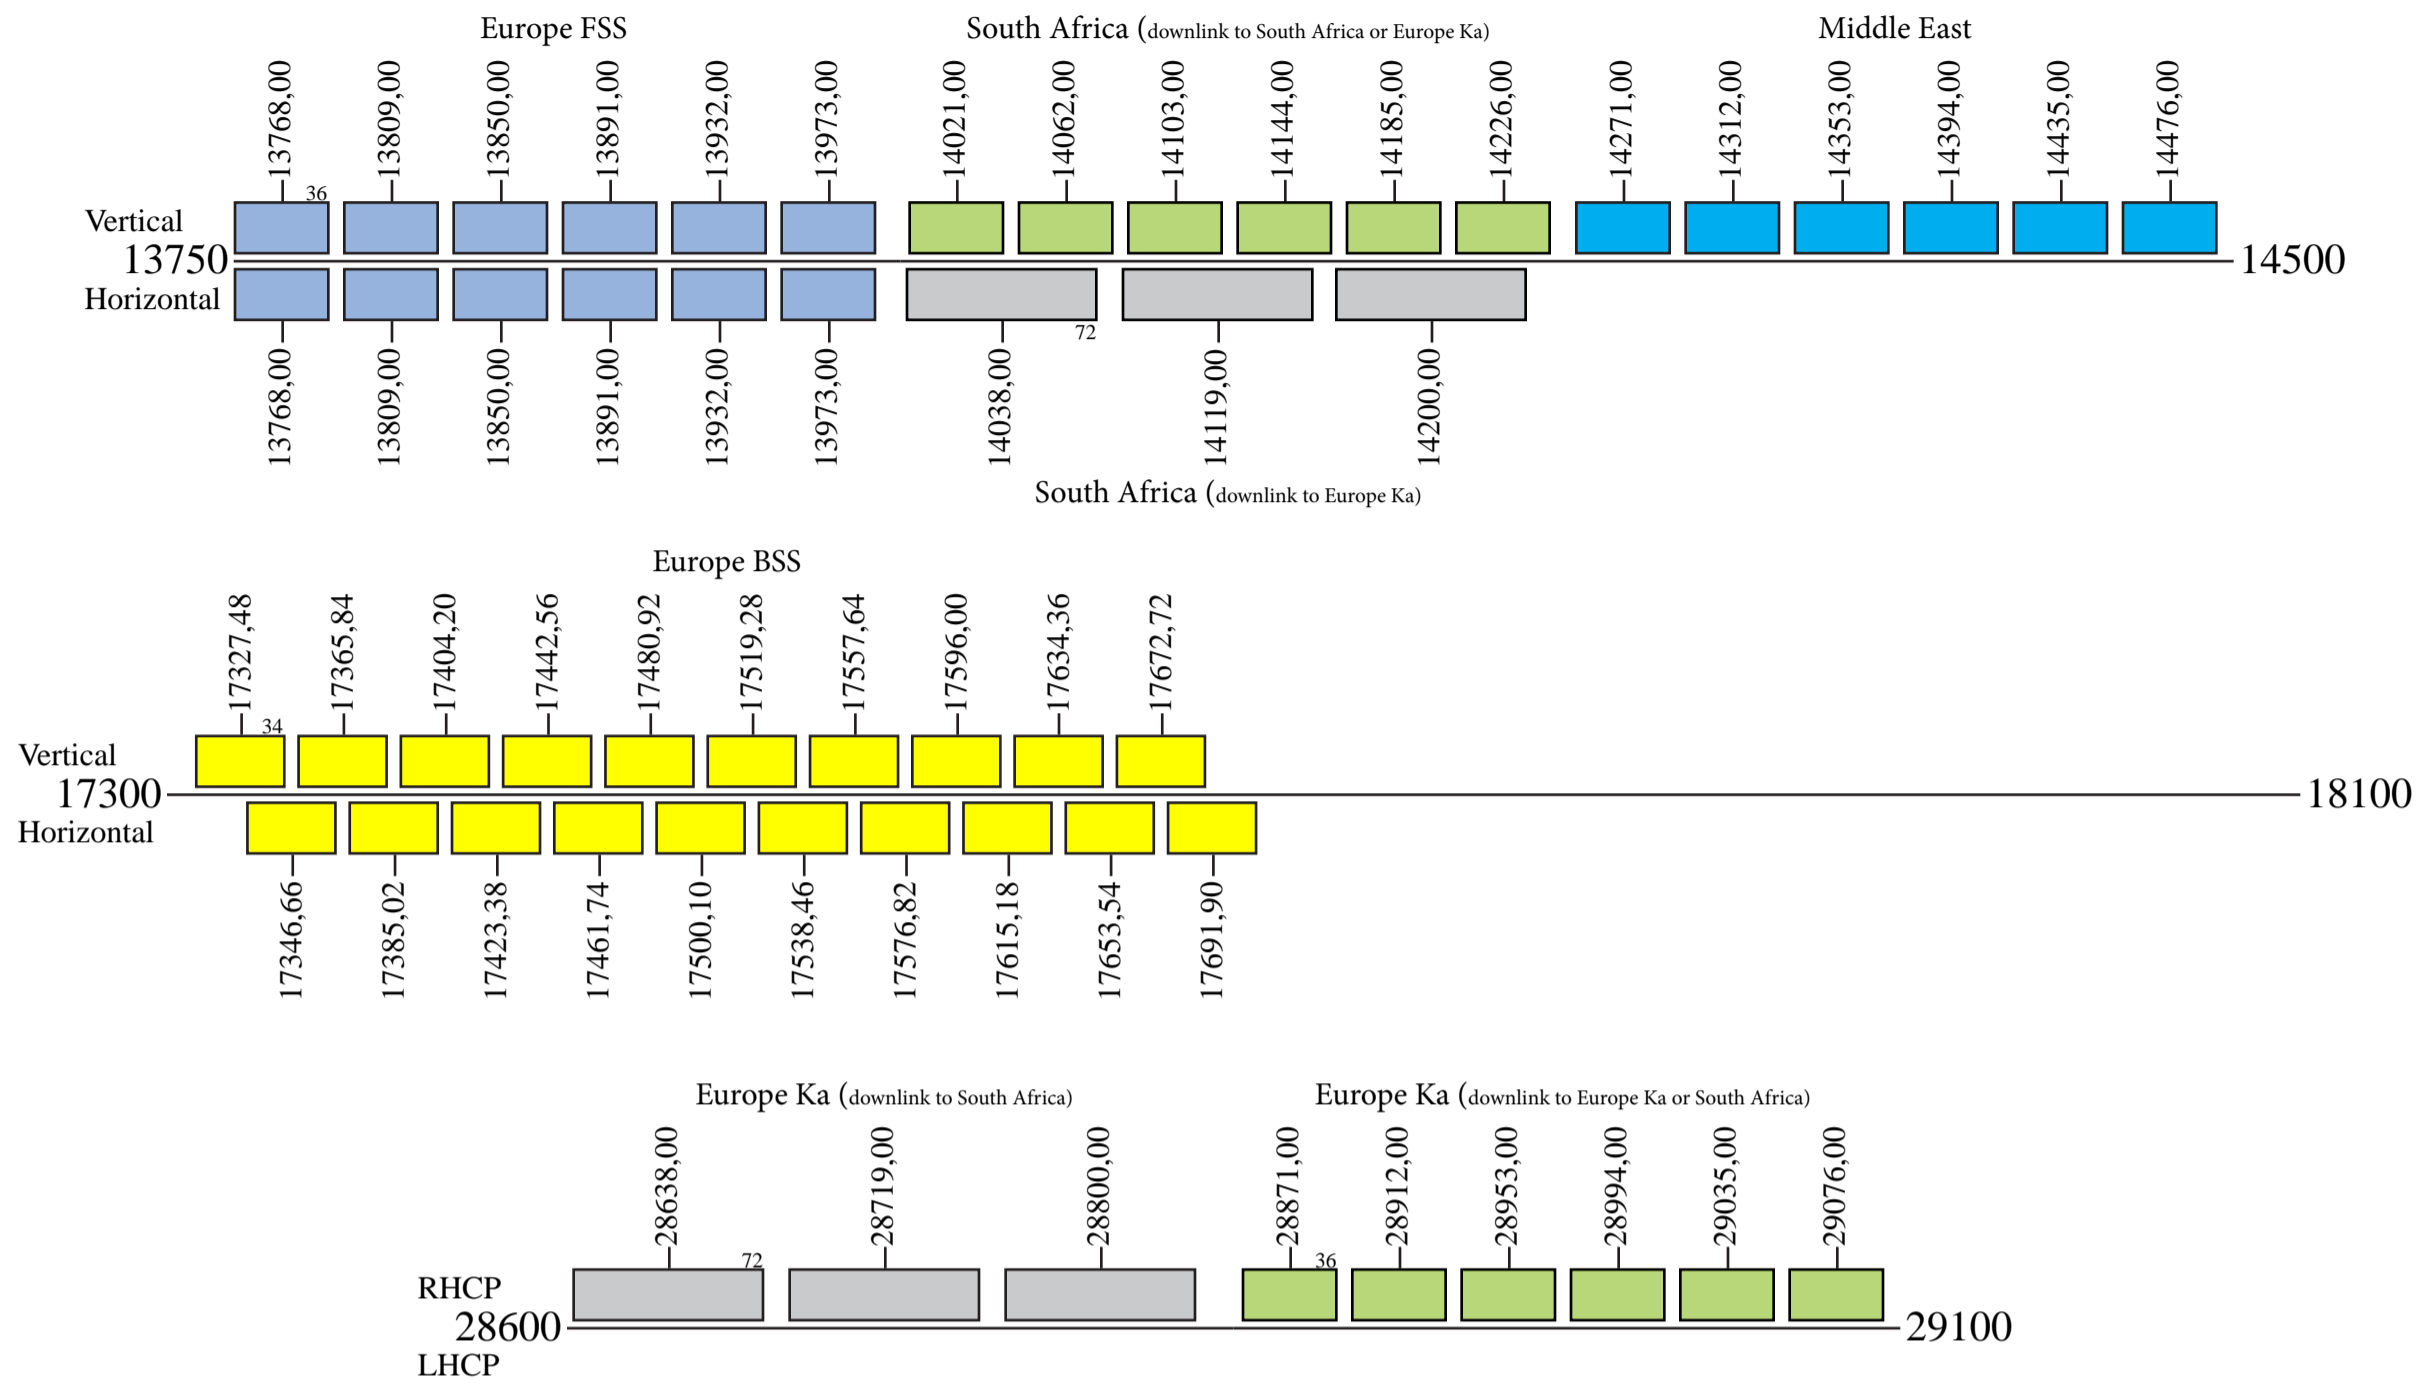

# Hellas Sat 3

## Provisional Frequency Plan Only Hellas Sat

### Uplink

### Downlink

Command 1: 5923,50  
 Command 2: 6173,70  
 Command 3: 6426,00  
 Telemetry 1: 3700,50 R Omni or Global  
 Telemetry 2: 3701,00 R Omni or Global  
 Telemetry 3: 4197,50 L Omni or Global  
 Telemetry 4: 4198,00 L Omni or Global  
 Beacon 1: 11450,00 H Global Beam  
 Beacon 2: 11700,00 V Global Beam