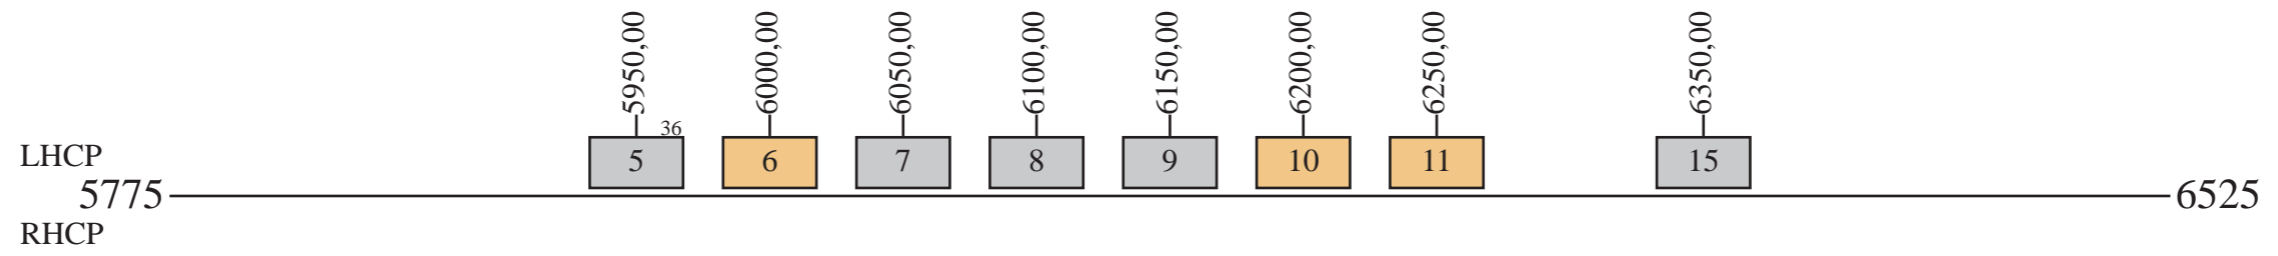

Express MD1

Frequency Plan

Uplink

Downlink

Zone or Global Beam Zone Beam

Txp: 6, 7 = 100W Txp: 5,8,9,10,11,15 = 80W

Beacon: 3800,00 R Global