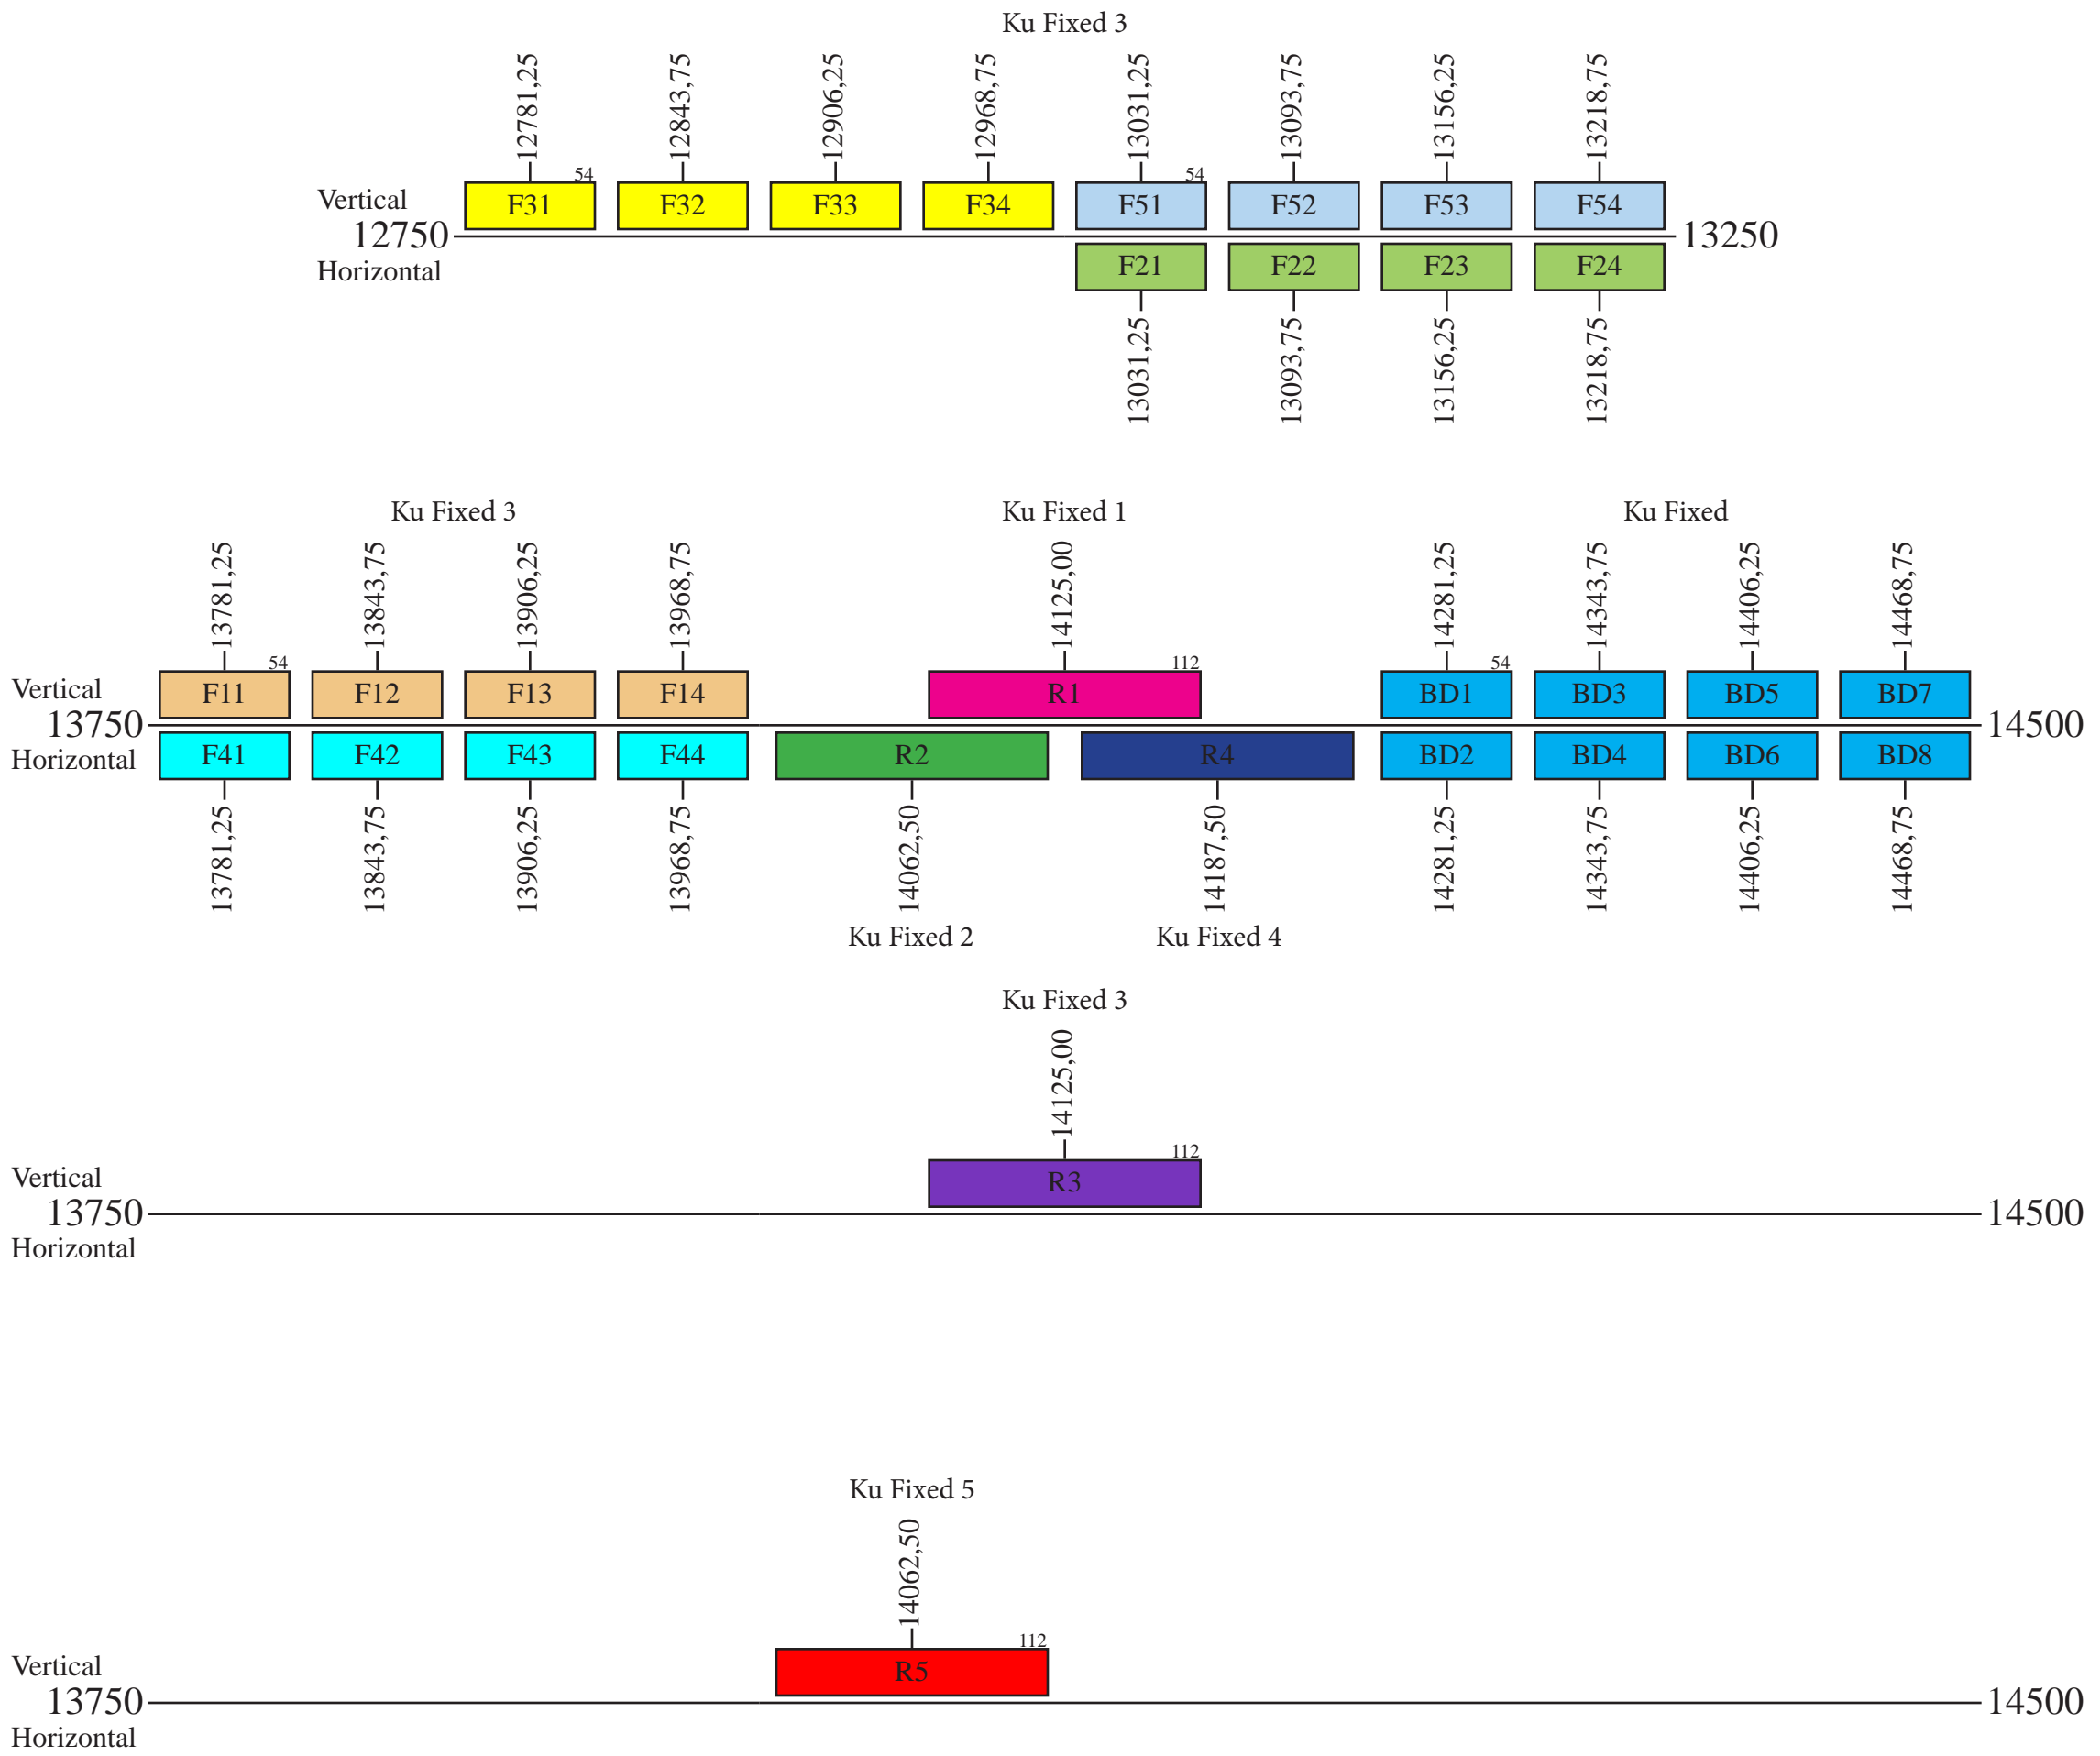

Express AMU3

Frequency Plan

Uplink

Downlink

Legend: C-Band Fixed 1 or Global C-Band Fixed 1

Express AMU3

Frequency Plan

Uplink

Downlink