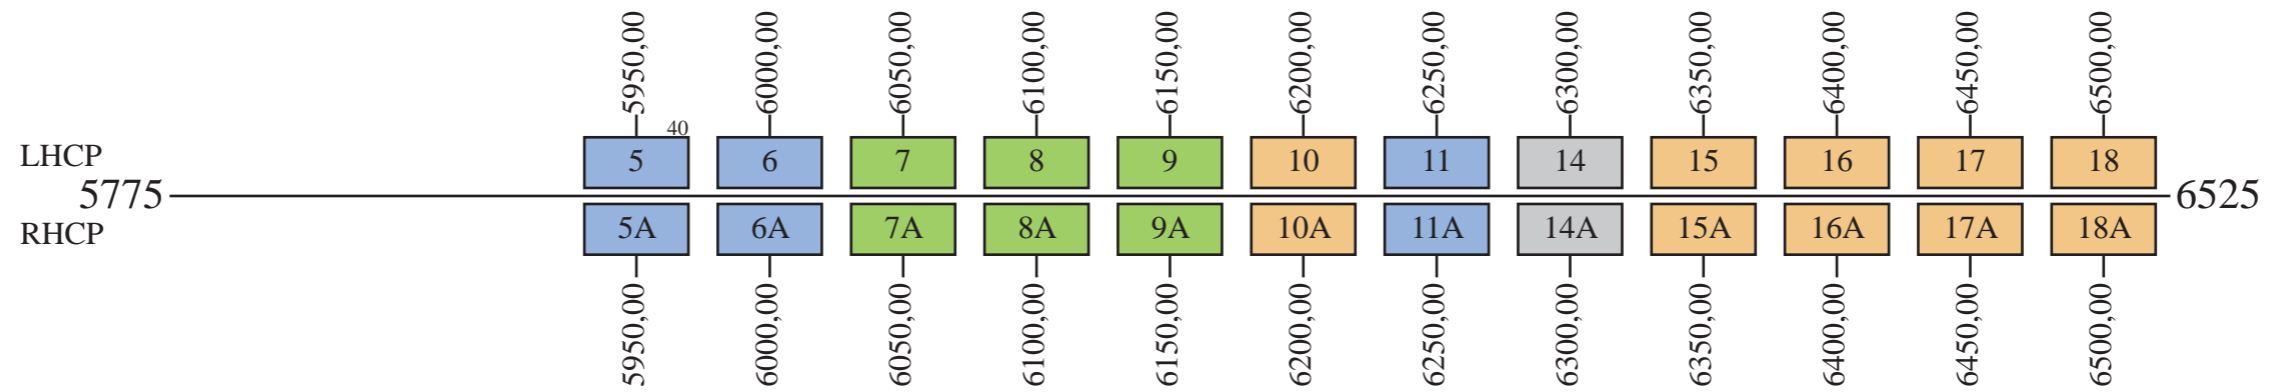

## Provisional Frequency Plan

### Downlink

Fixed 1

Fixed 1 or Fixed 2

Fixed 1 or Global

Fixed 2 or Global

Beacon 1: 3850,00 R Global  
 Beacon 2: 3850,50 L Global  
 Beacon 3: 11199,50 R Global