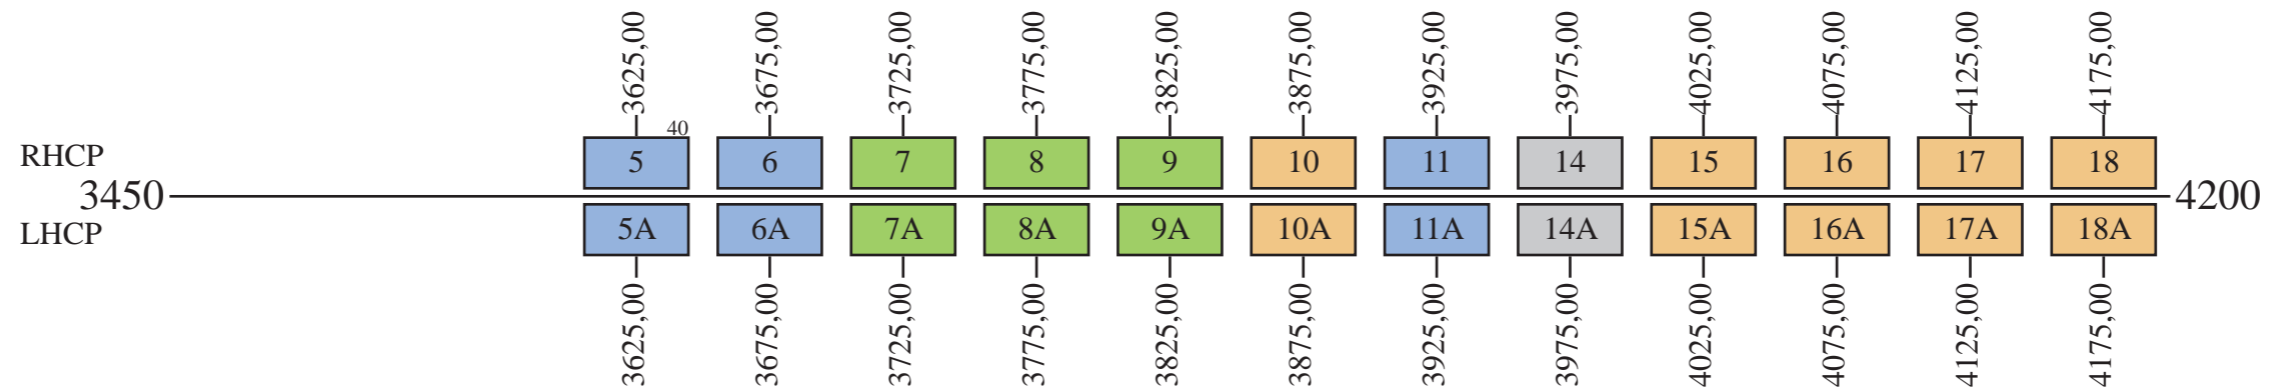

## Provisional Frequency Plan

### Downlink

Fixed 1

Fixed 1 or Fixed 2

Fixed 1 or Global

Fixed 2 or Global

Beacon 1: 3850,00 R Global  
 Beacon 2: 3850,50 L Global  
 Beacon 3: 11199,50 R Global