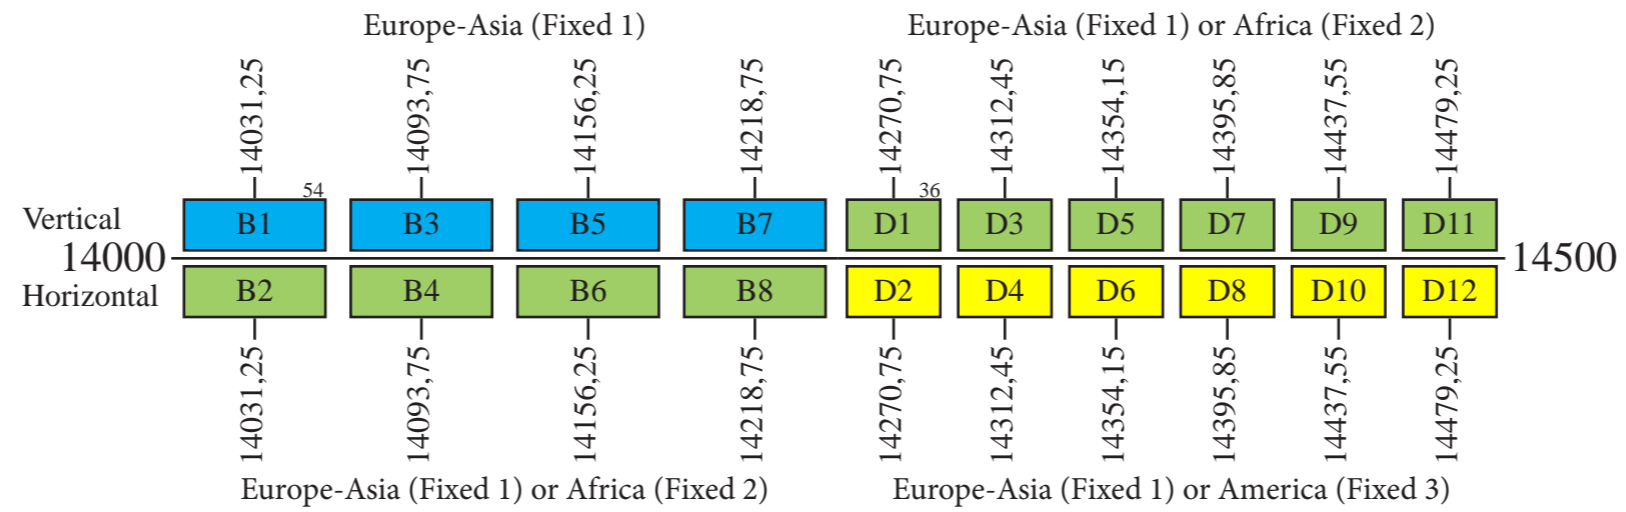

Express AM8

Provisional Frequency Plan

Uplink