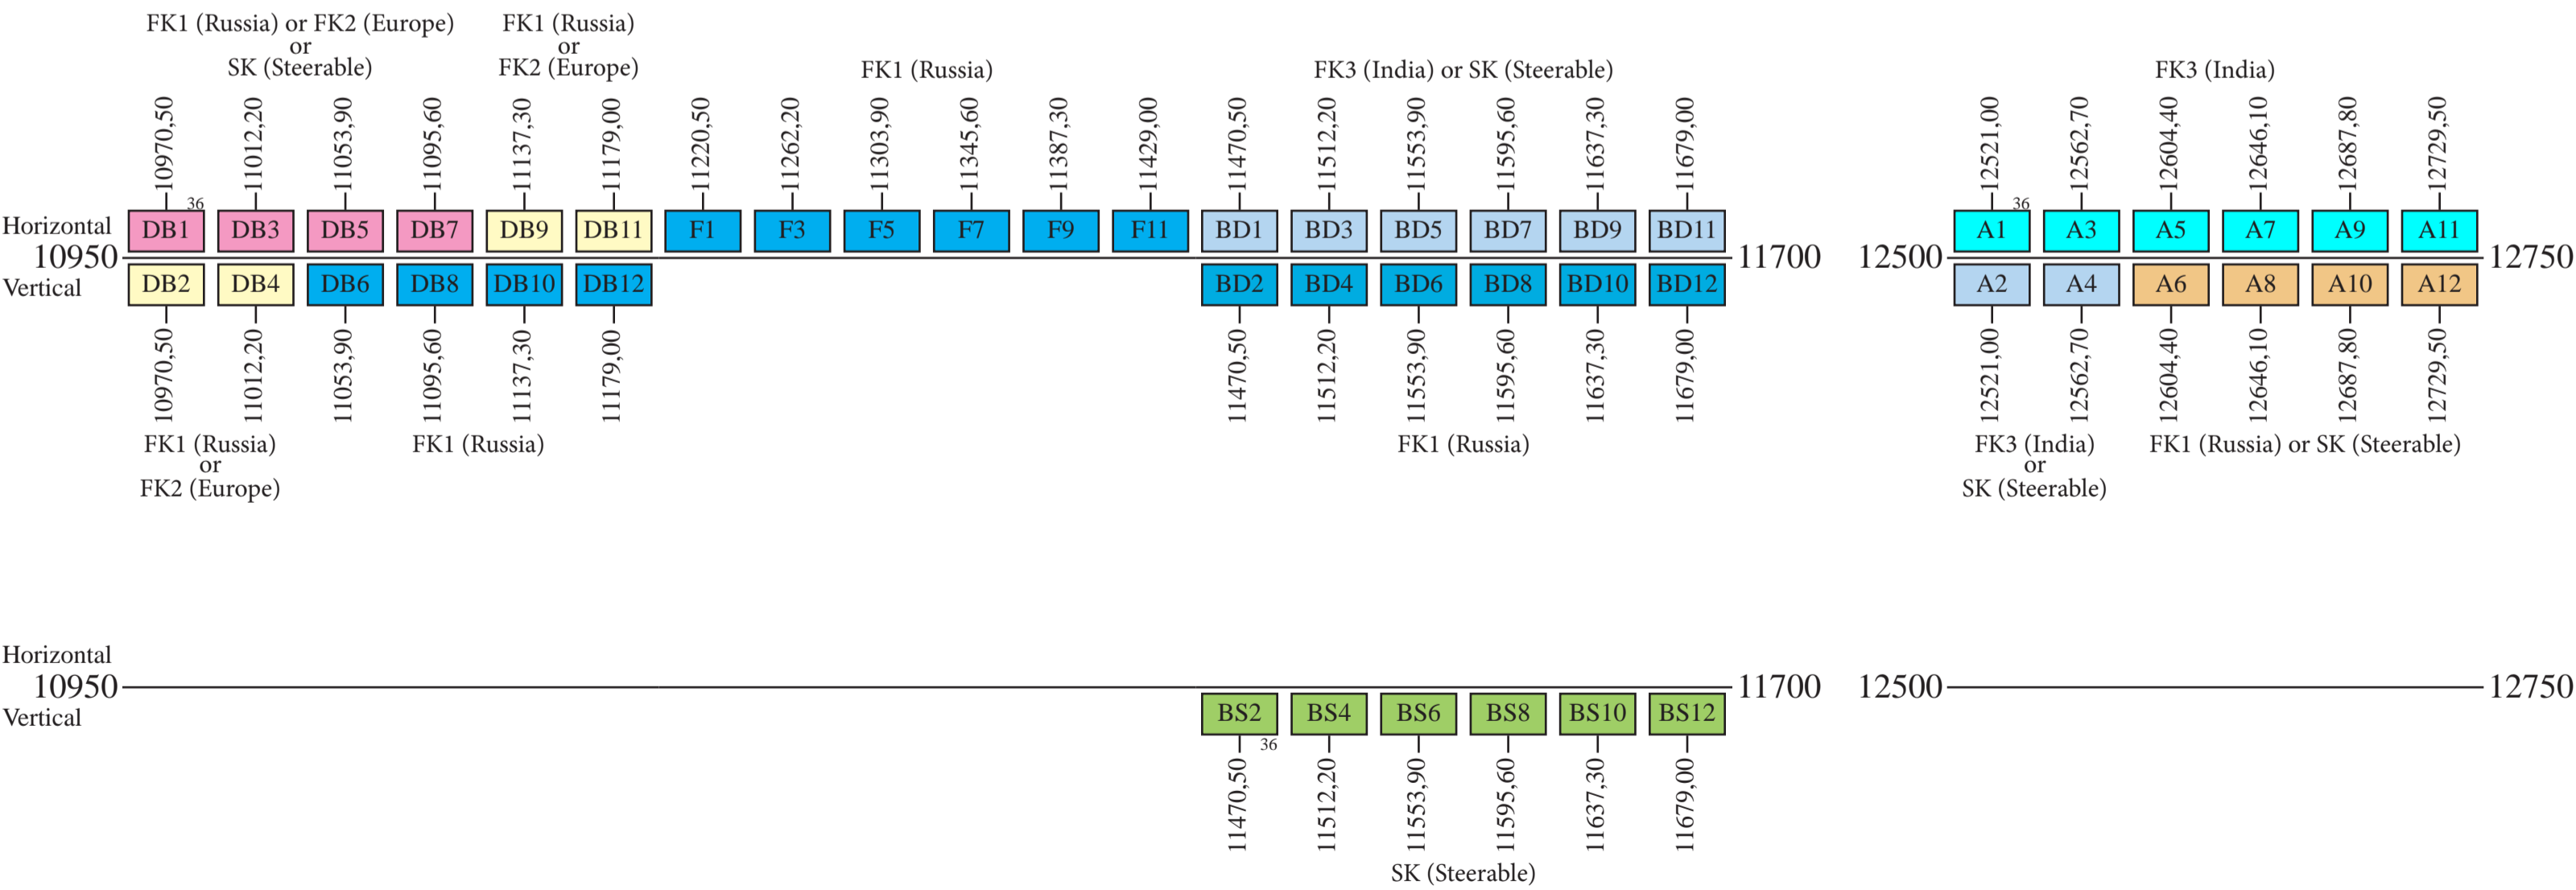

Express AM7

Frequency Plan

Uplink

Downlink

Note: Txp 2,2A,9,9A,18,18A = These transponders work without reserve (TWTA operating in hot standby mode, as a backup for the other transponders).

Telemetry 1: 3800,00 R Global
 Telemetry 2: 3801,00 L Global
 Beacon 1: 3800,00 R Global
 Beacon 2: 3801,00 L Global
 Beacon 3: 11699,00 H Global
 Beacon 4: 11699,50 V Global

Express AM7

Frequency Plan

Uplink

Downlink

Note 1: The txp A2,A4 uplink coverage FK3 (India) and downlink txp DB2,DB4 coverage FK2 (Europe).

Note 2: The txp DB2,DB4 uplink coverage FK2 (Europe) and downlink txp A2,A4 coverage FK3 (India).

Note 3: Txp A10,A11,A12,BD1,BD12,BS2,DB1,F11 = These transponders work without reserve (TWTA operating in hot standby mode, as a backup for the other transponders).