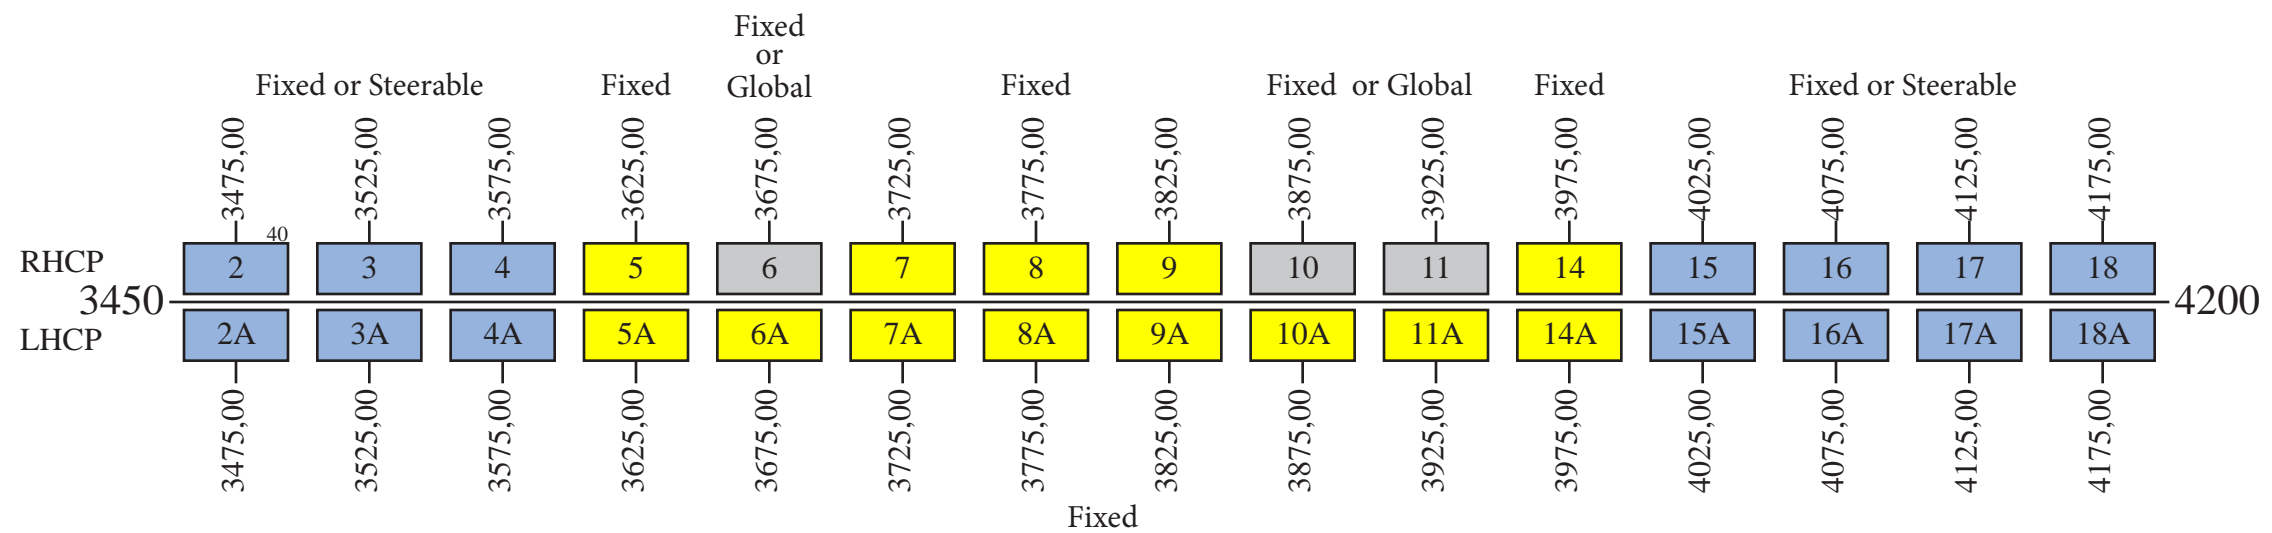

Express AM7

Frequency Plan

Uplink

Downlink

Note: Txp 2,2A,9,9A,18,18A = These transponders work without reserve (TWTA operating in hot standby mode, as a backup for the other transponders).

Telemetry 1: 3800,00 R Global
 Telemetry 2: 3801,00 L Global
 Beacon 1: 3800,00 R Global
 Beacon 2: 3801,00 L Global
 Beacon 3: 11699,00 H Global
 Beacon 4: 11699,50 V Global

Express AM7

Frequency Plan

Uplink

Downlink

Note 1: The txp A2,A4 uplink coverage FK3 (India) and downlink txp DB2,DB4 coverage FK2 (Europe).

Note 2: The txp DB2,DB4 uplink coverage FK2 (Europe) and downlink txp A2,A4 coverage FK3 (India).

Note 3: Txp A10,A11,A12,BD1,BD12,BS2,DB1,F11 = These transponders work without reserve (TWTA operating in hot standby mode, as a backup for the other transponders).