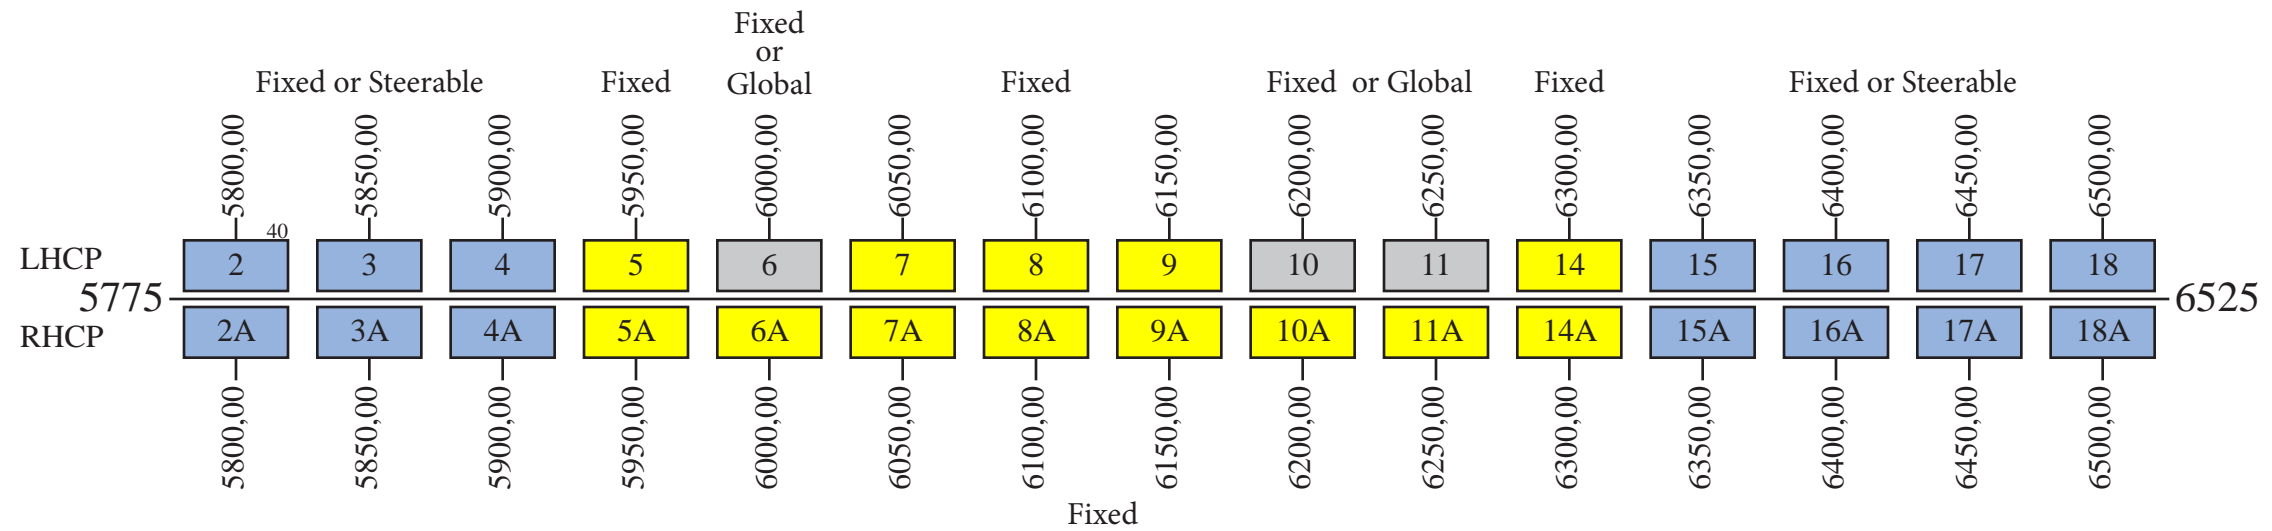

Express AM7

Frequency Plan

Uplink

Downlink

Note: Txp 2,2A,9,9A,18,18A = These transponders work without reserve (TWTA operating in hot standby mode, as a backup for the other transponders).

Telemetry 1: 3800,00 R Global
 Telemetry 2: 3801,00 L Global
 Beacon 1: 3800,00 R Global
 Beacon 2: 3801,00 L Global
 Beacon 3: 11699,00 H Global
 Beacon 4: 11699,50 V Global

Express AM7

Frequency Plan

Uplink

Downlink

Note 1: The txp A2,A4 uplink coverage FK3 (India) and downlink txp DB2,DB4 coverage FK2 (Europe).

Note 2: The txp DB2,DB4 uplink coverage FK2 (Europe) and downlink txp A2,A4 coverage FK3 (India).

Note 3: Txp A10,A11,A12,BD1,BD12,BS2,DB1,F11 = These transponders work without reserve (TWTA operating in hot standby mode, as a backup for the other transponders).