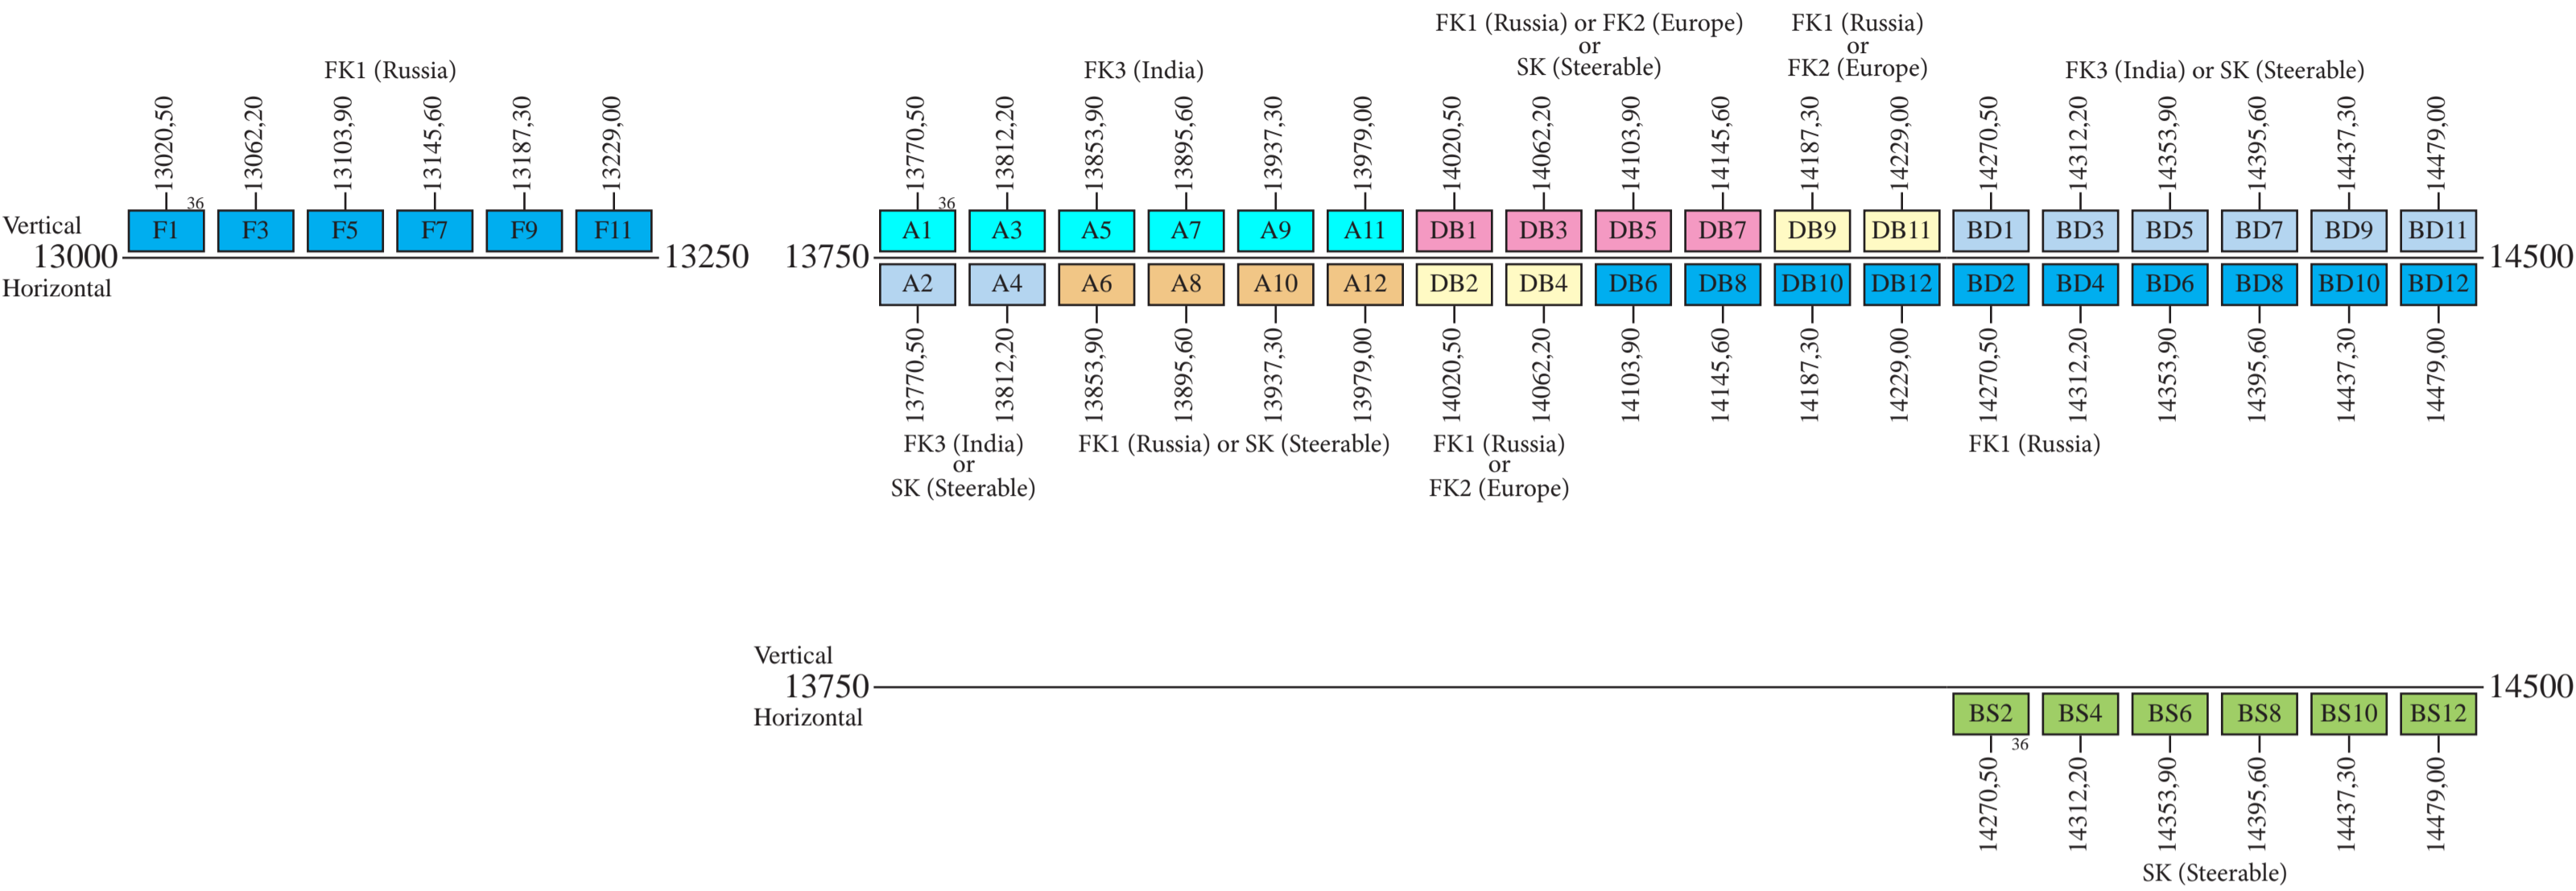

Express AM7

Frequency Plan

Uplink

Downlink

Note: Txp 2,2A,9,9A,18,18A = These transponders work without reserve (TWTA operating in hot standby mode, as a backup for the other transponders).

Telemetry 1: 3800,00 R Global
 Telemetry 2: 3801,00 L Global
 Beacon 1: 3800,00 R Global
 Beacon 2: 3801,00 L Global
 Beacon 3: 11699,00 H Global
 Beacon 4: 11699,50 V Global

Express AM7

Frequency Plan

Uplink

Downlink

Note 1: The txp A2,A4 uplink coverage FK3 (India) and downlink txp DB2,DB4 coverage FK2 (Europe).

Note 2: The txp DB2,DB4 uplink coverage FK2 (Europe) and downlink txp A2,A4 coverage FK3 (India).

Note 3: Txp A10,A11,A12,BD1,BD12,BS2,DB1,F11 = These transponders work without reserve (TWTA operating in hot standby mode, as a backup for the other transponders).