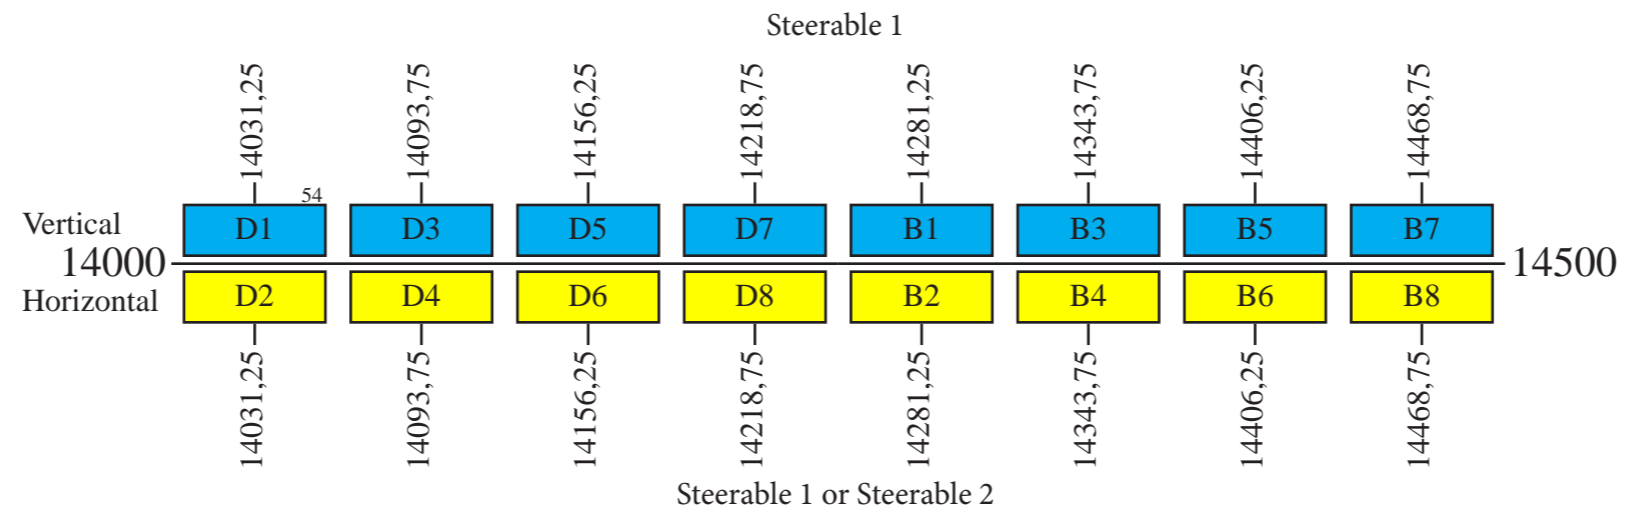

Express AM44

Frequency Plan Ku-Band

Uplink