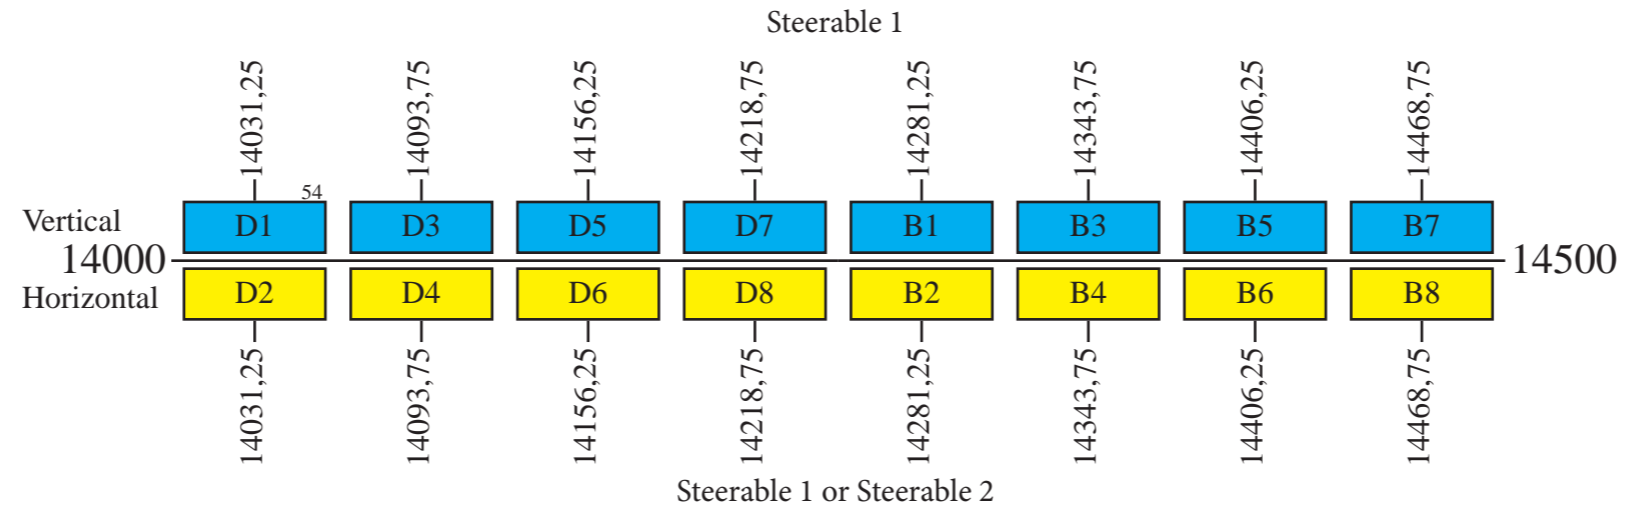

Express AM33

Frequency Plan Ku-Band

Uplink