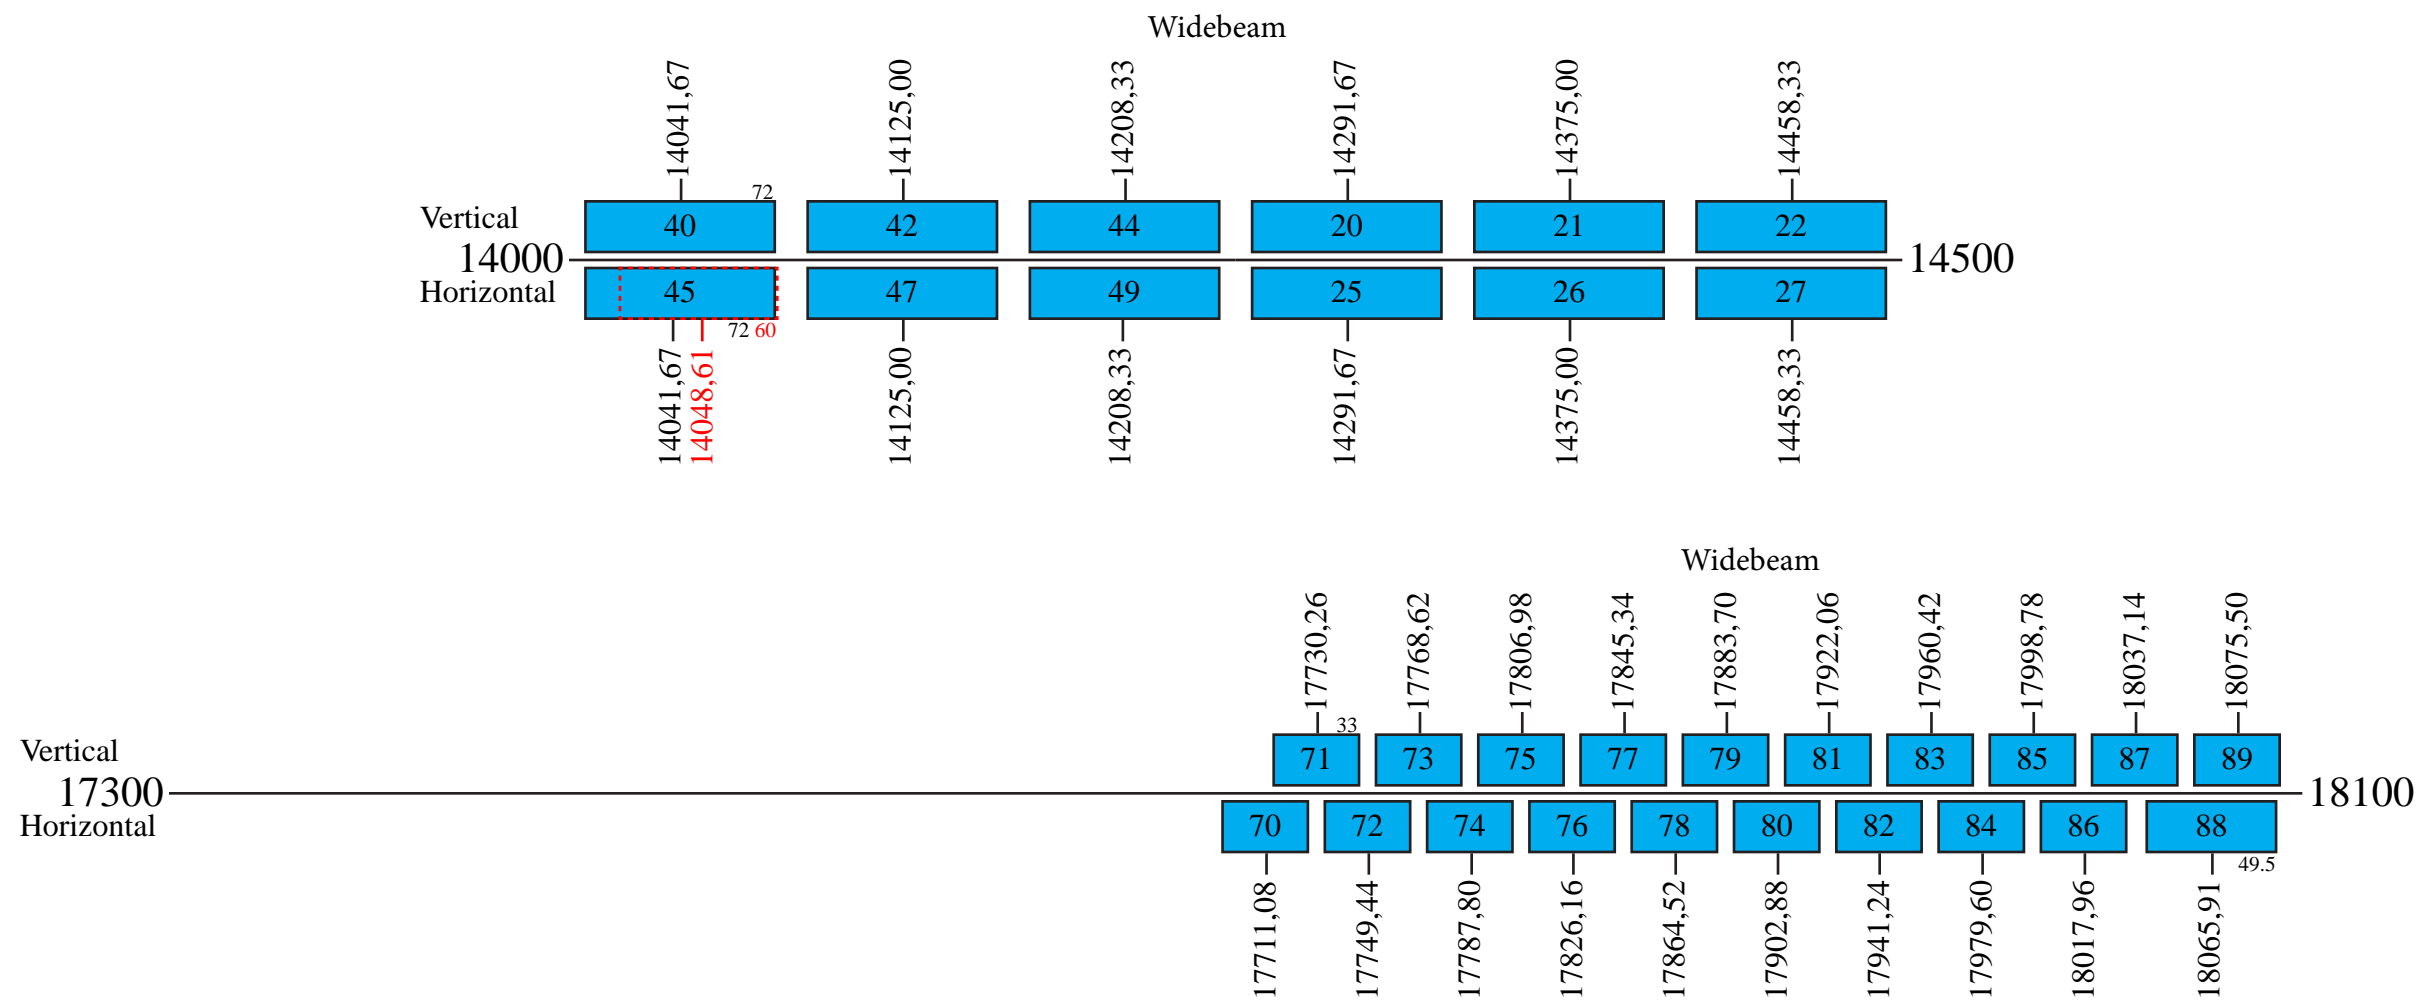

Eutelsat W75

Frequency Plan

Uplink

Downlink

Superbeam or Widebeam or Steerable Beam

Beacon 1a: 11702,80 H Global
 Beacon 1b: 11704,00 H Global
 Beacon 2: 12500,00 H Global