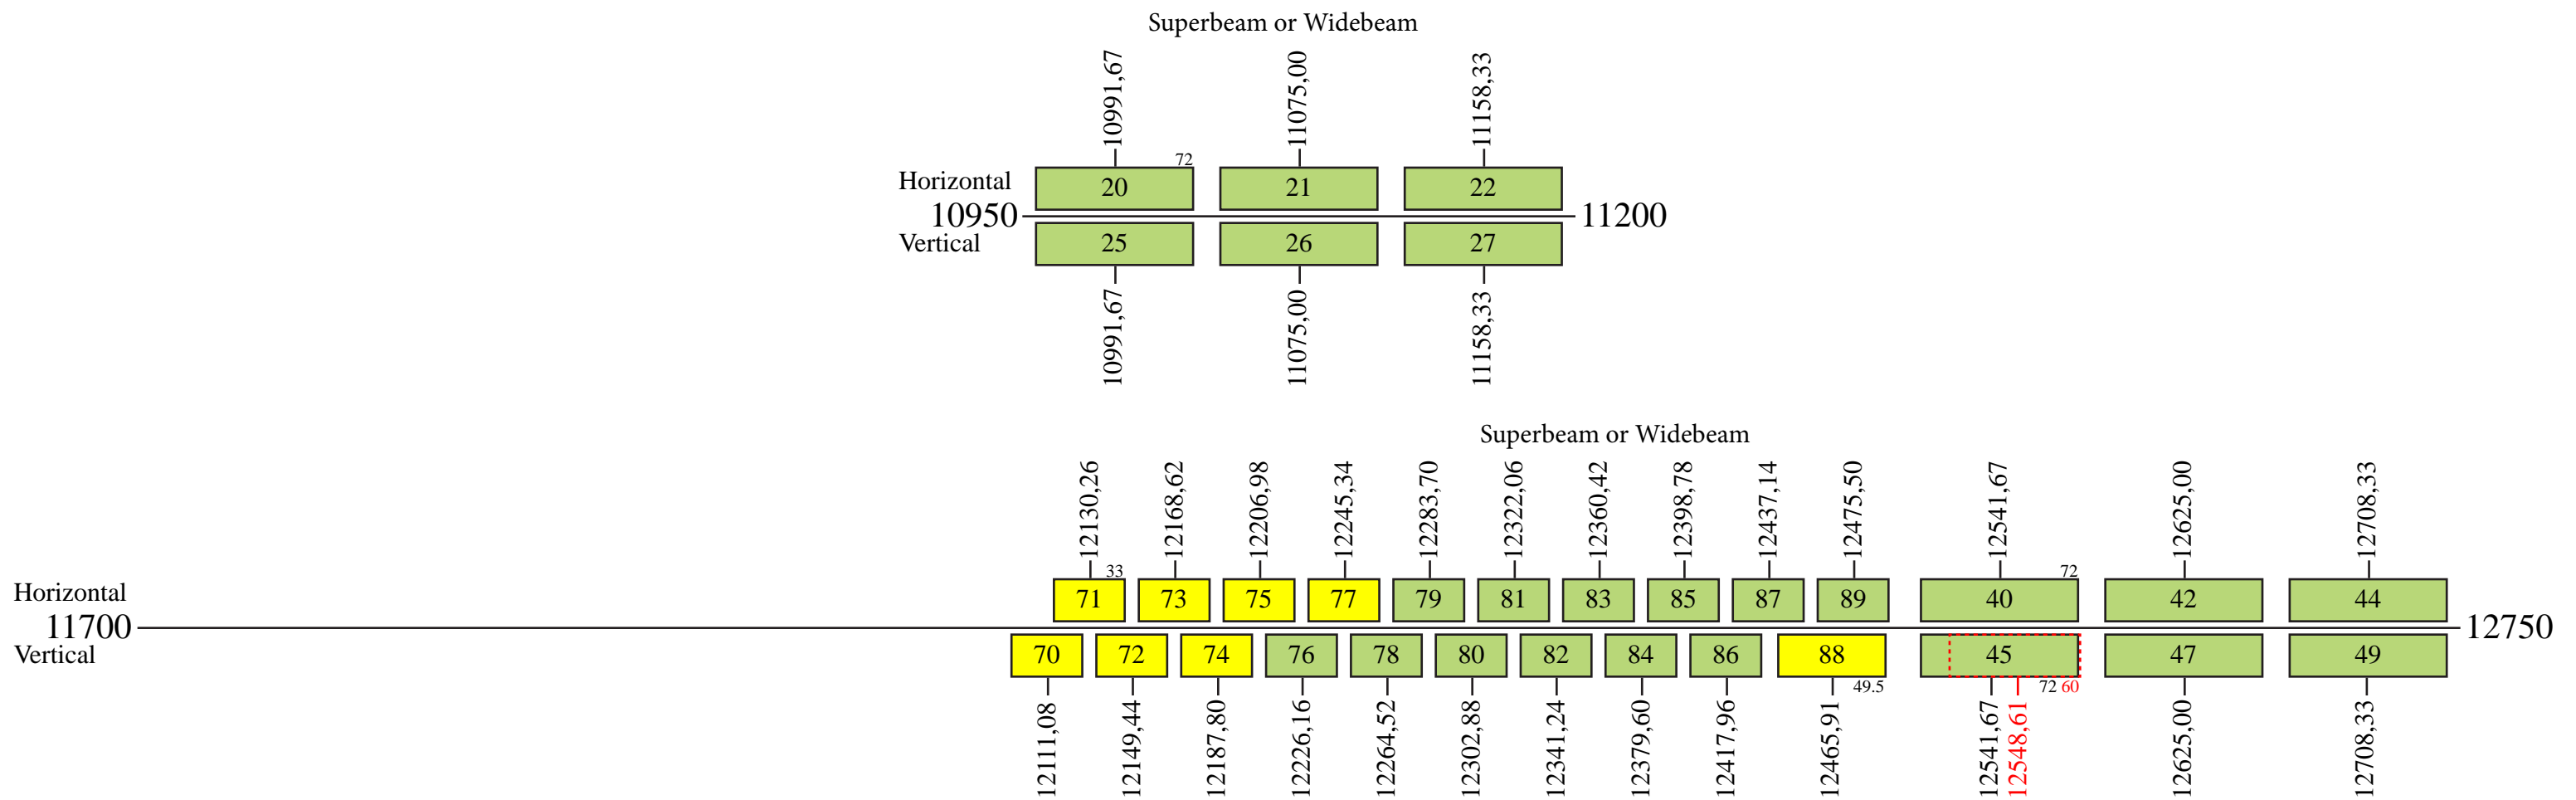

Eutelsat W75

Frequency Plan

Uplink

Downlink

Superbeam or Widebeam or Steerable Beam

Beacon 1a: 11702,80 H Global
 Beacon 1b: 11704,00 H Global
 Beacon 2: 12500,00 H Global