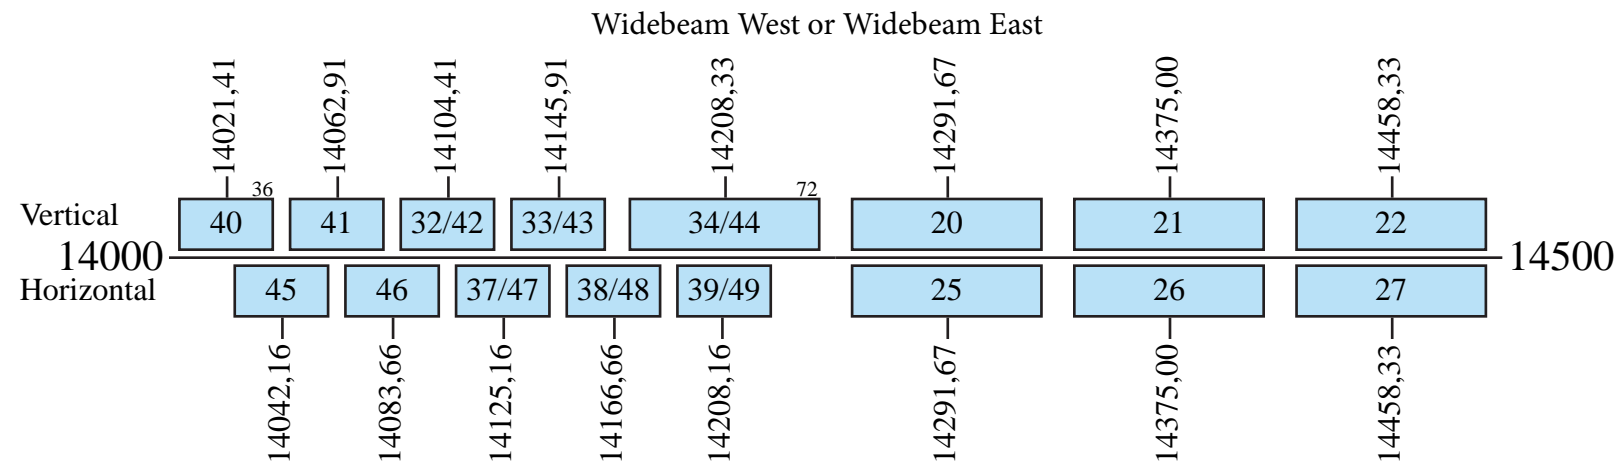

Eutelsat Series 2

Frequency Plan

Uplink

Downlink

Widebeam West
 Widebeam East

Channels individually switchable to either 11 GHz or 12 GHz

Beacon Frequency	
Eutelsat IIF1	: 11451,091 / 11451,830
Eutelsat IIF2	: 11451,830 / 11450,350
Eutelsat IIF3	: 11452,570 / 11451,830
Eutelsat IIF4	: 11451,091 / 11452,570
12 GHz Eutelsat IIF1~IIF4 : 12541,667	