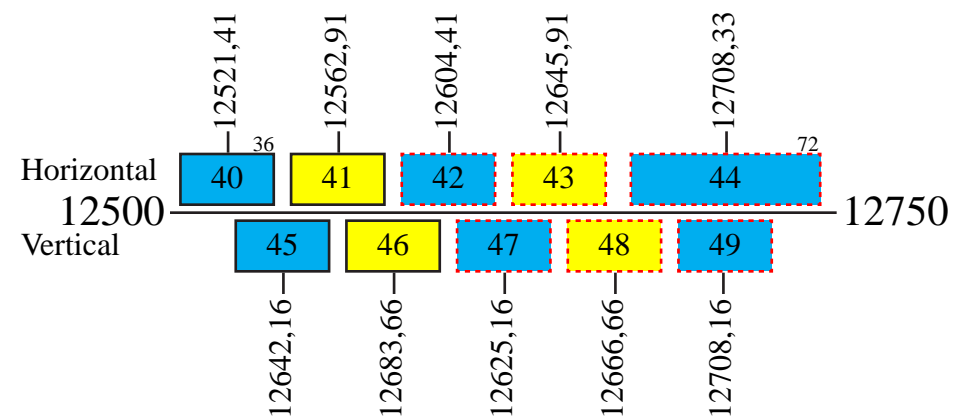

Eutelsat Series 2

Frequency Plan

Uplink

Downlink

Widebeam West
 Widebeam East

Channels individually switchable to either 11 GHz or 12 GHz

Beacon Frequency	
Eutelsat IIF1	: 11451,091 / 11451,830
Eutelsat IIF2	: 11451,830 / 11450,350
Eutelsat IIF3	: 11452,570 / 11451,830
Eutelsat IIF4	: 11451,091 / 11452,570
12 GHz Eutelsat IIF1~IIF4 : 12541,667	