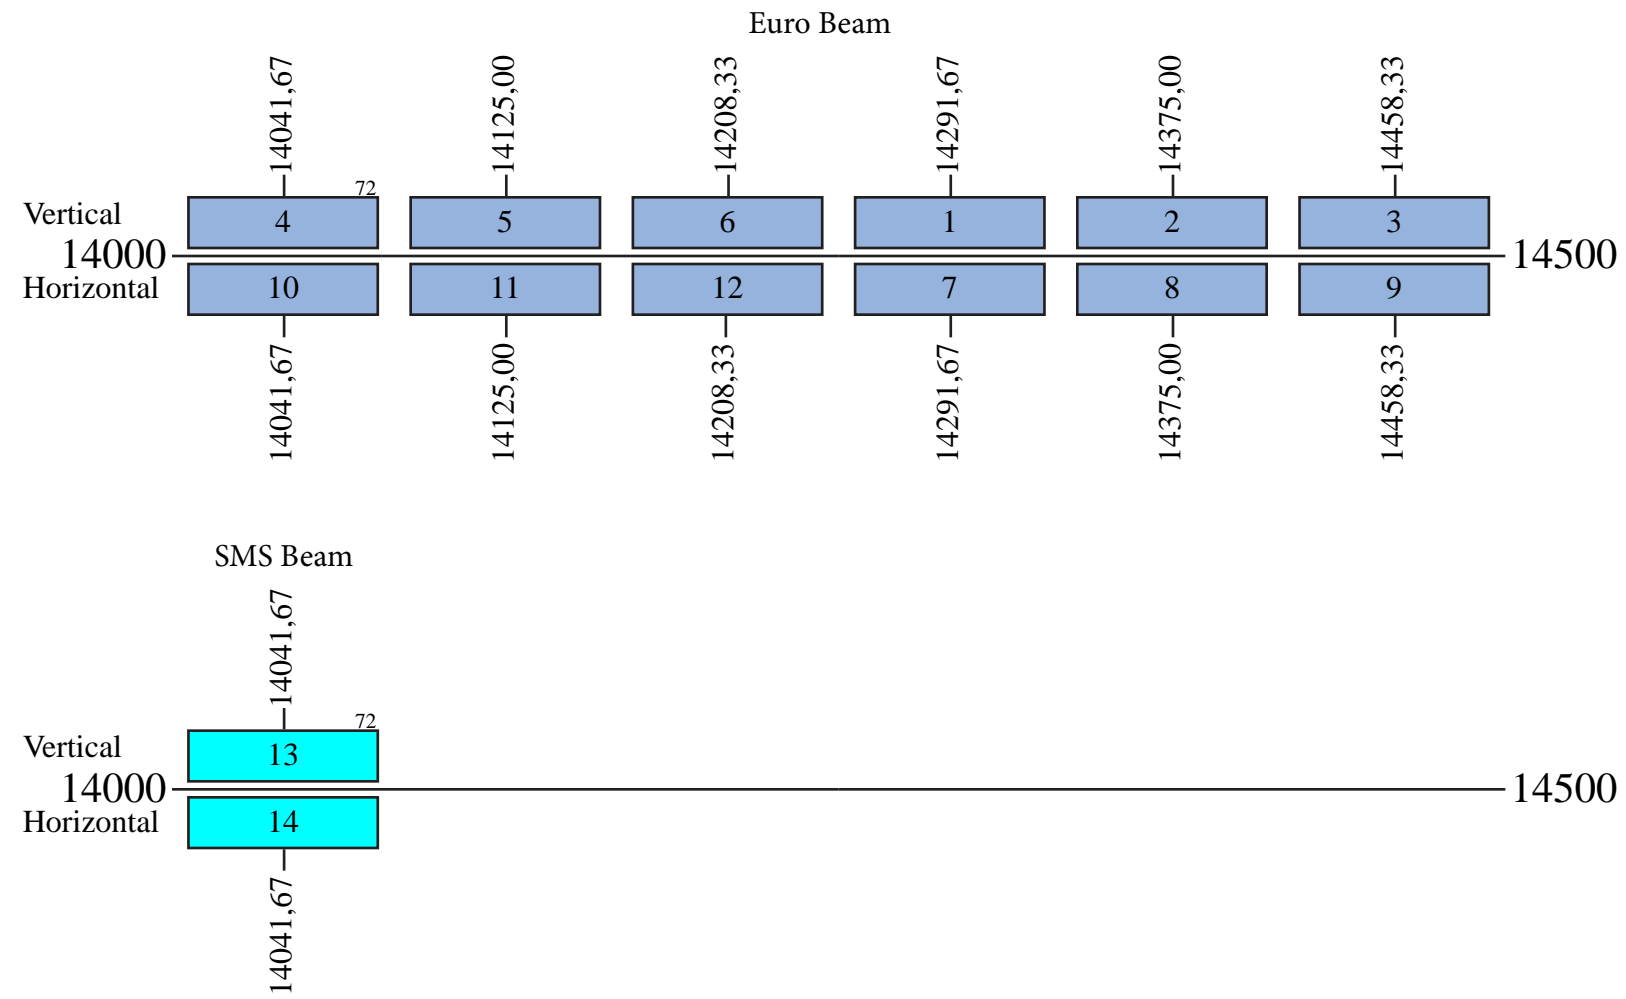

Eutelsat Series 1

Frequency Plan

Uplink

Downlink

Note: The Txp 13 and 14 not Eutelsat 1F1