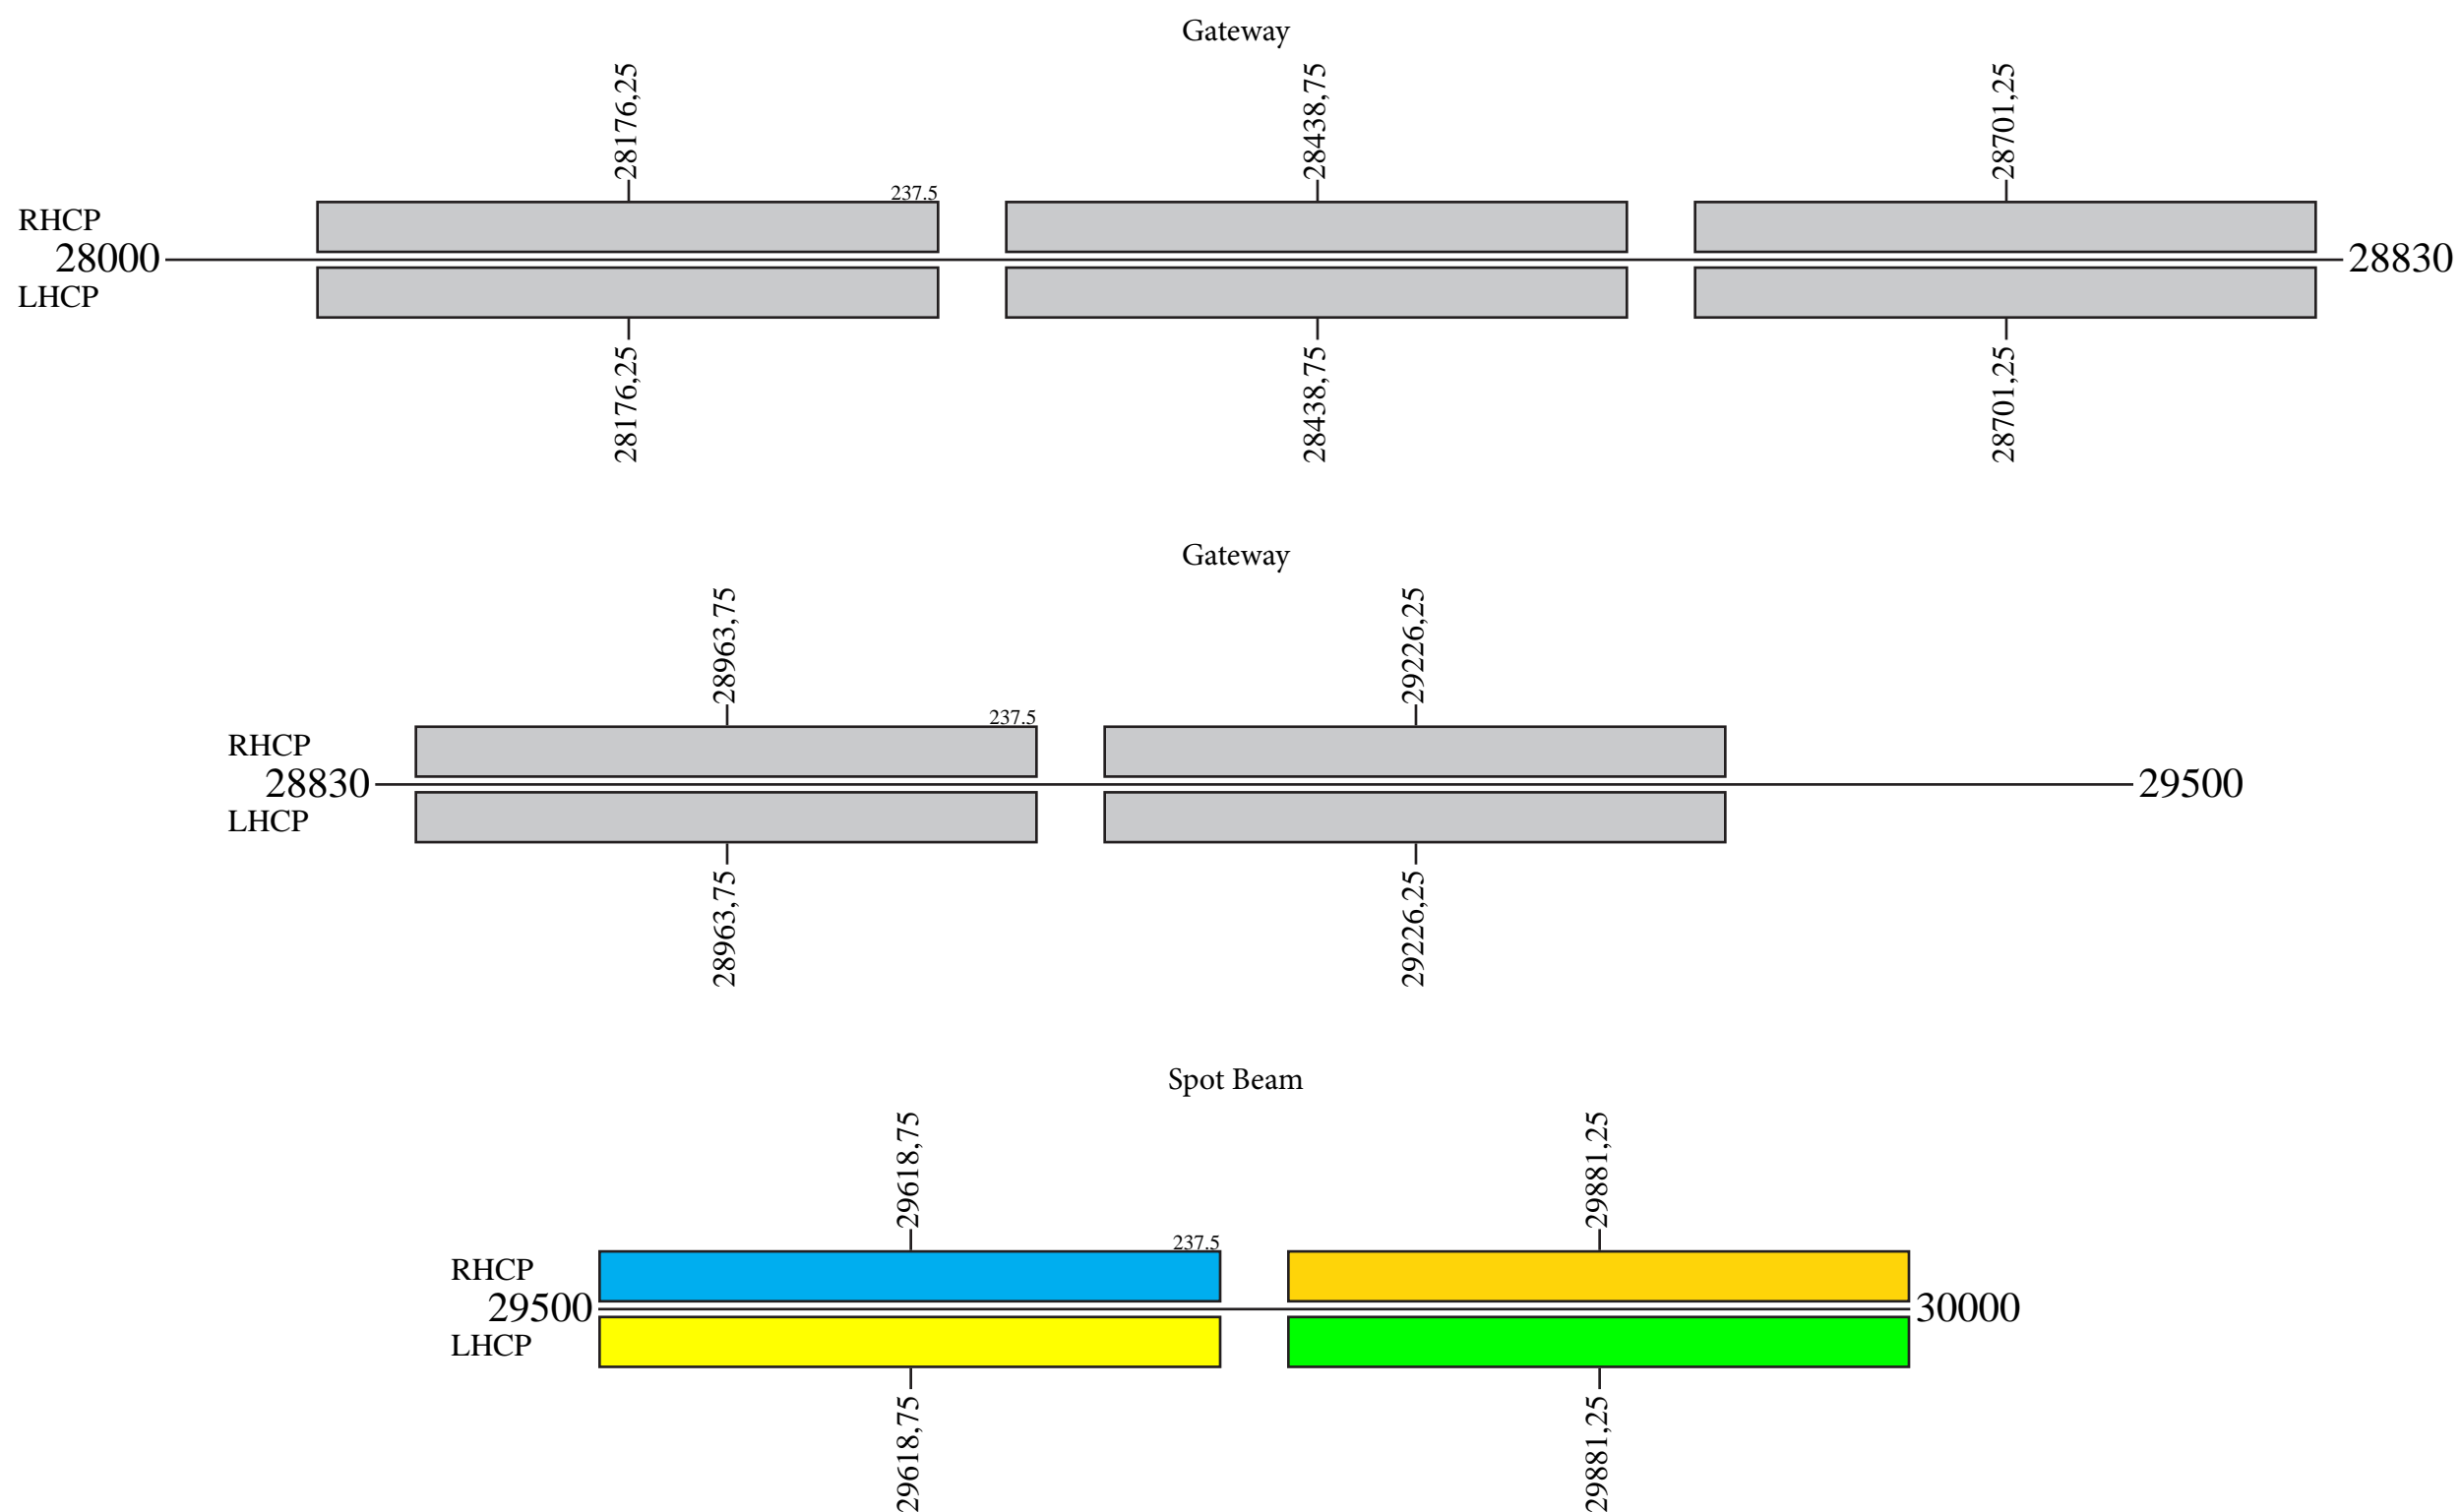

Eutelsat KaSat 9A

Provisional Frequency Plan

Uplink

Downlink

Note: 1) SB80 switchable to SB83
2) SB59, SB69, SB70 and SB74 half bandwidth beam

Beacon 1: 19680,00 H
Beacon 2: 11700,40 H
Beacon 3: 11701,60 H