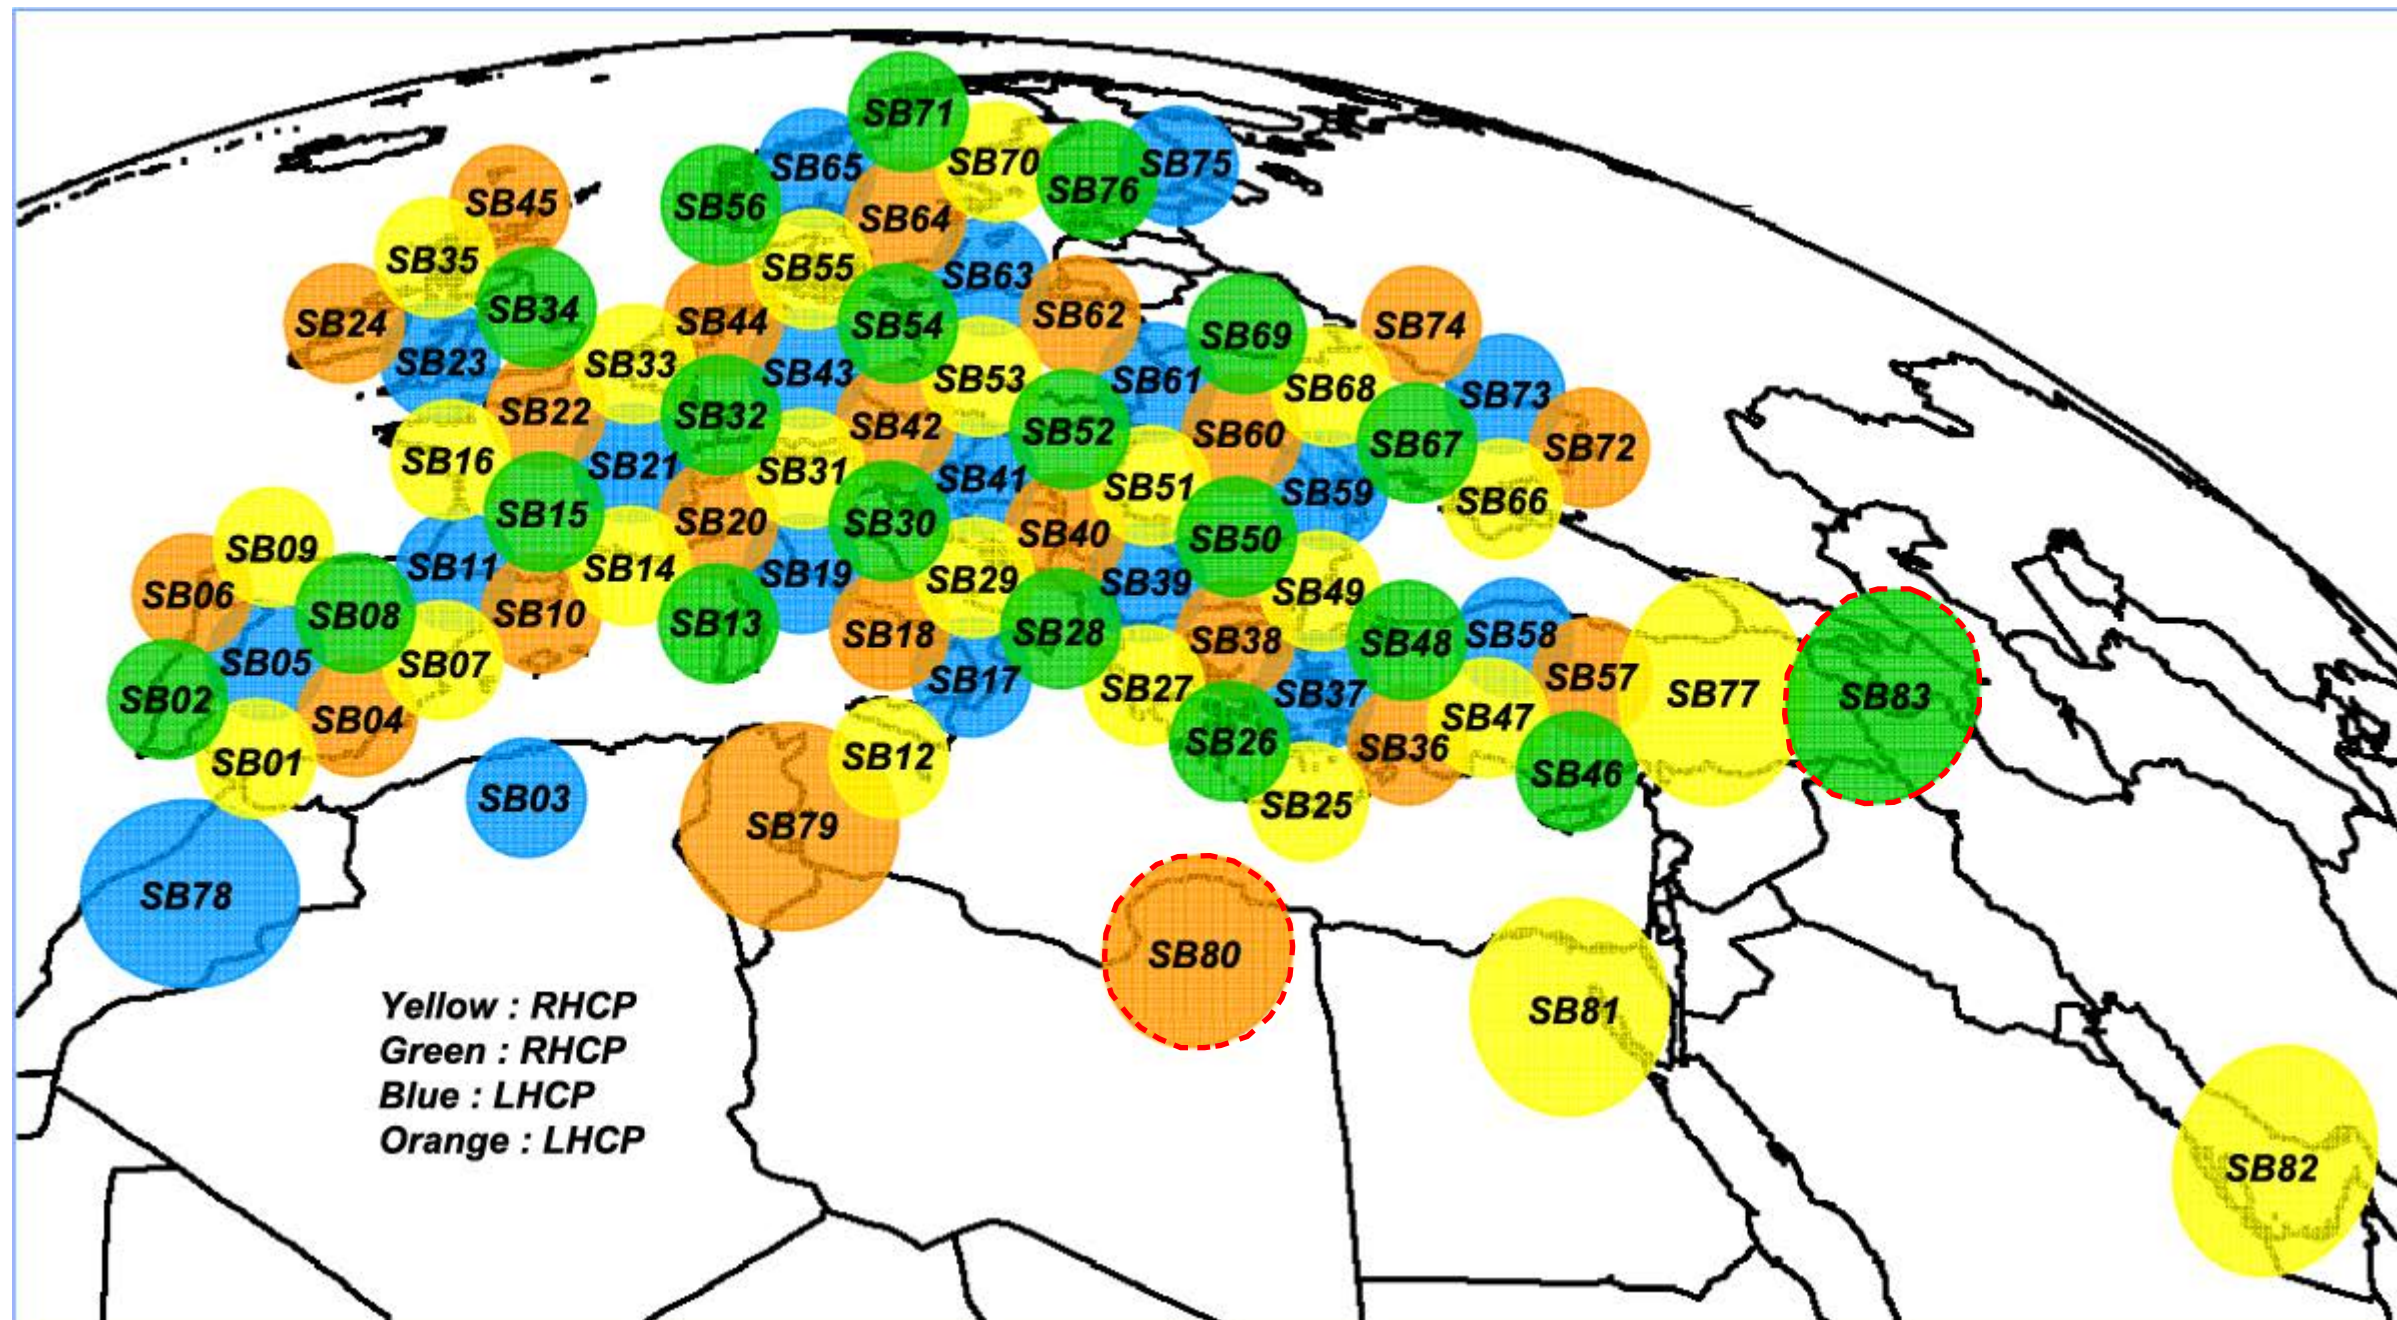

Eutelsat KaSat 9A

Provisional Frequency Plan

Uplink

Downlink

Note: 1) SB80 switchable to SB83
2) SB59, SB69, SB70 and SB74 half bandwidth beam

Beacon 1: 19680,00 H
Beacon 2: 11700,40 H
Beacon 3: 11701,60 H