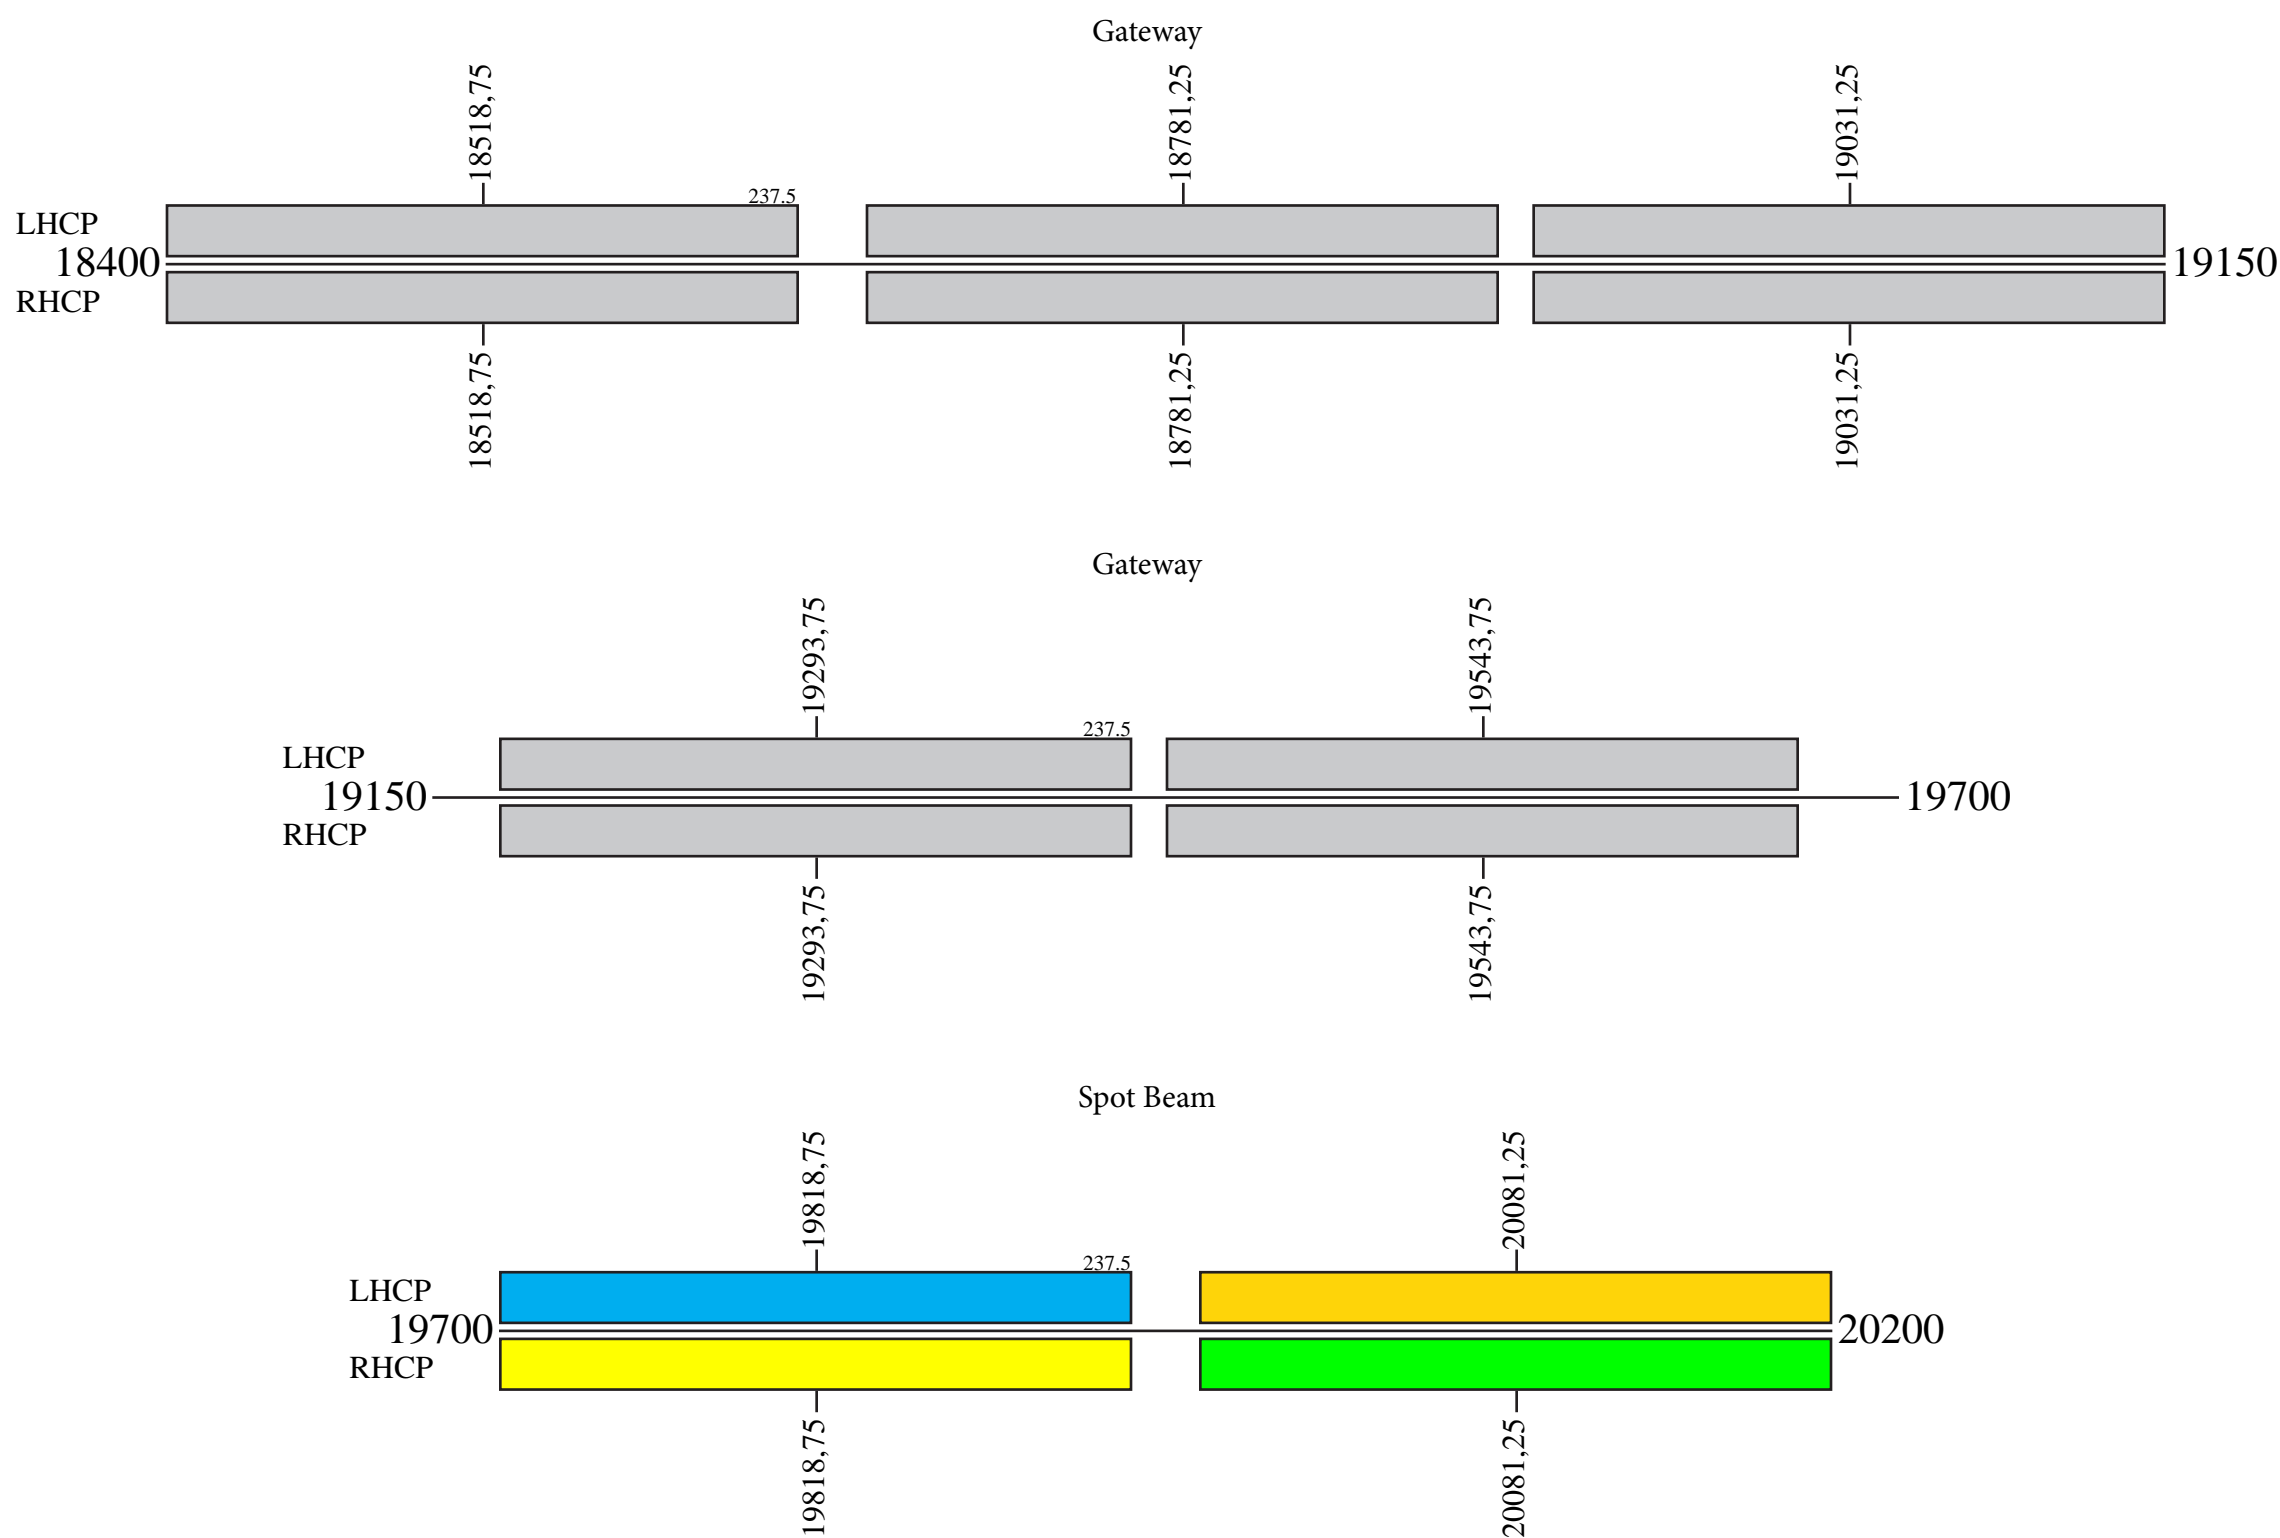

Eutelsat KaSat 9A

Provisional Frequency Plan

Uplink

Downlink

Note: 1) SB80 switchable to SB83
2) SB59, SB69, SB70 and SB74 half bandwidth beam

Beacon 1: 19680,00 H
Beacon 2: 11700,40 H
Beacon 3: 11701,60 H