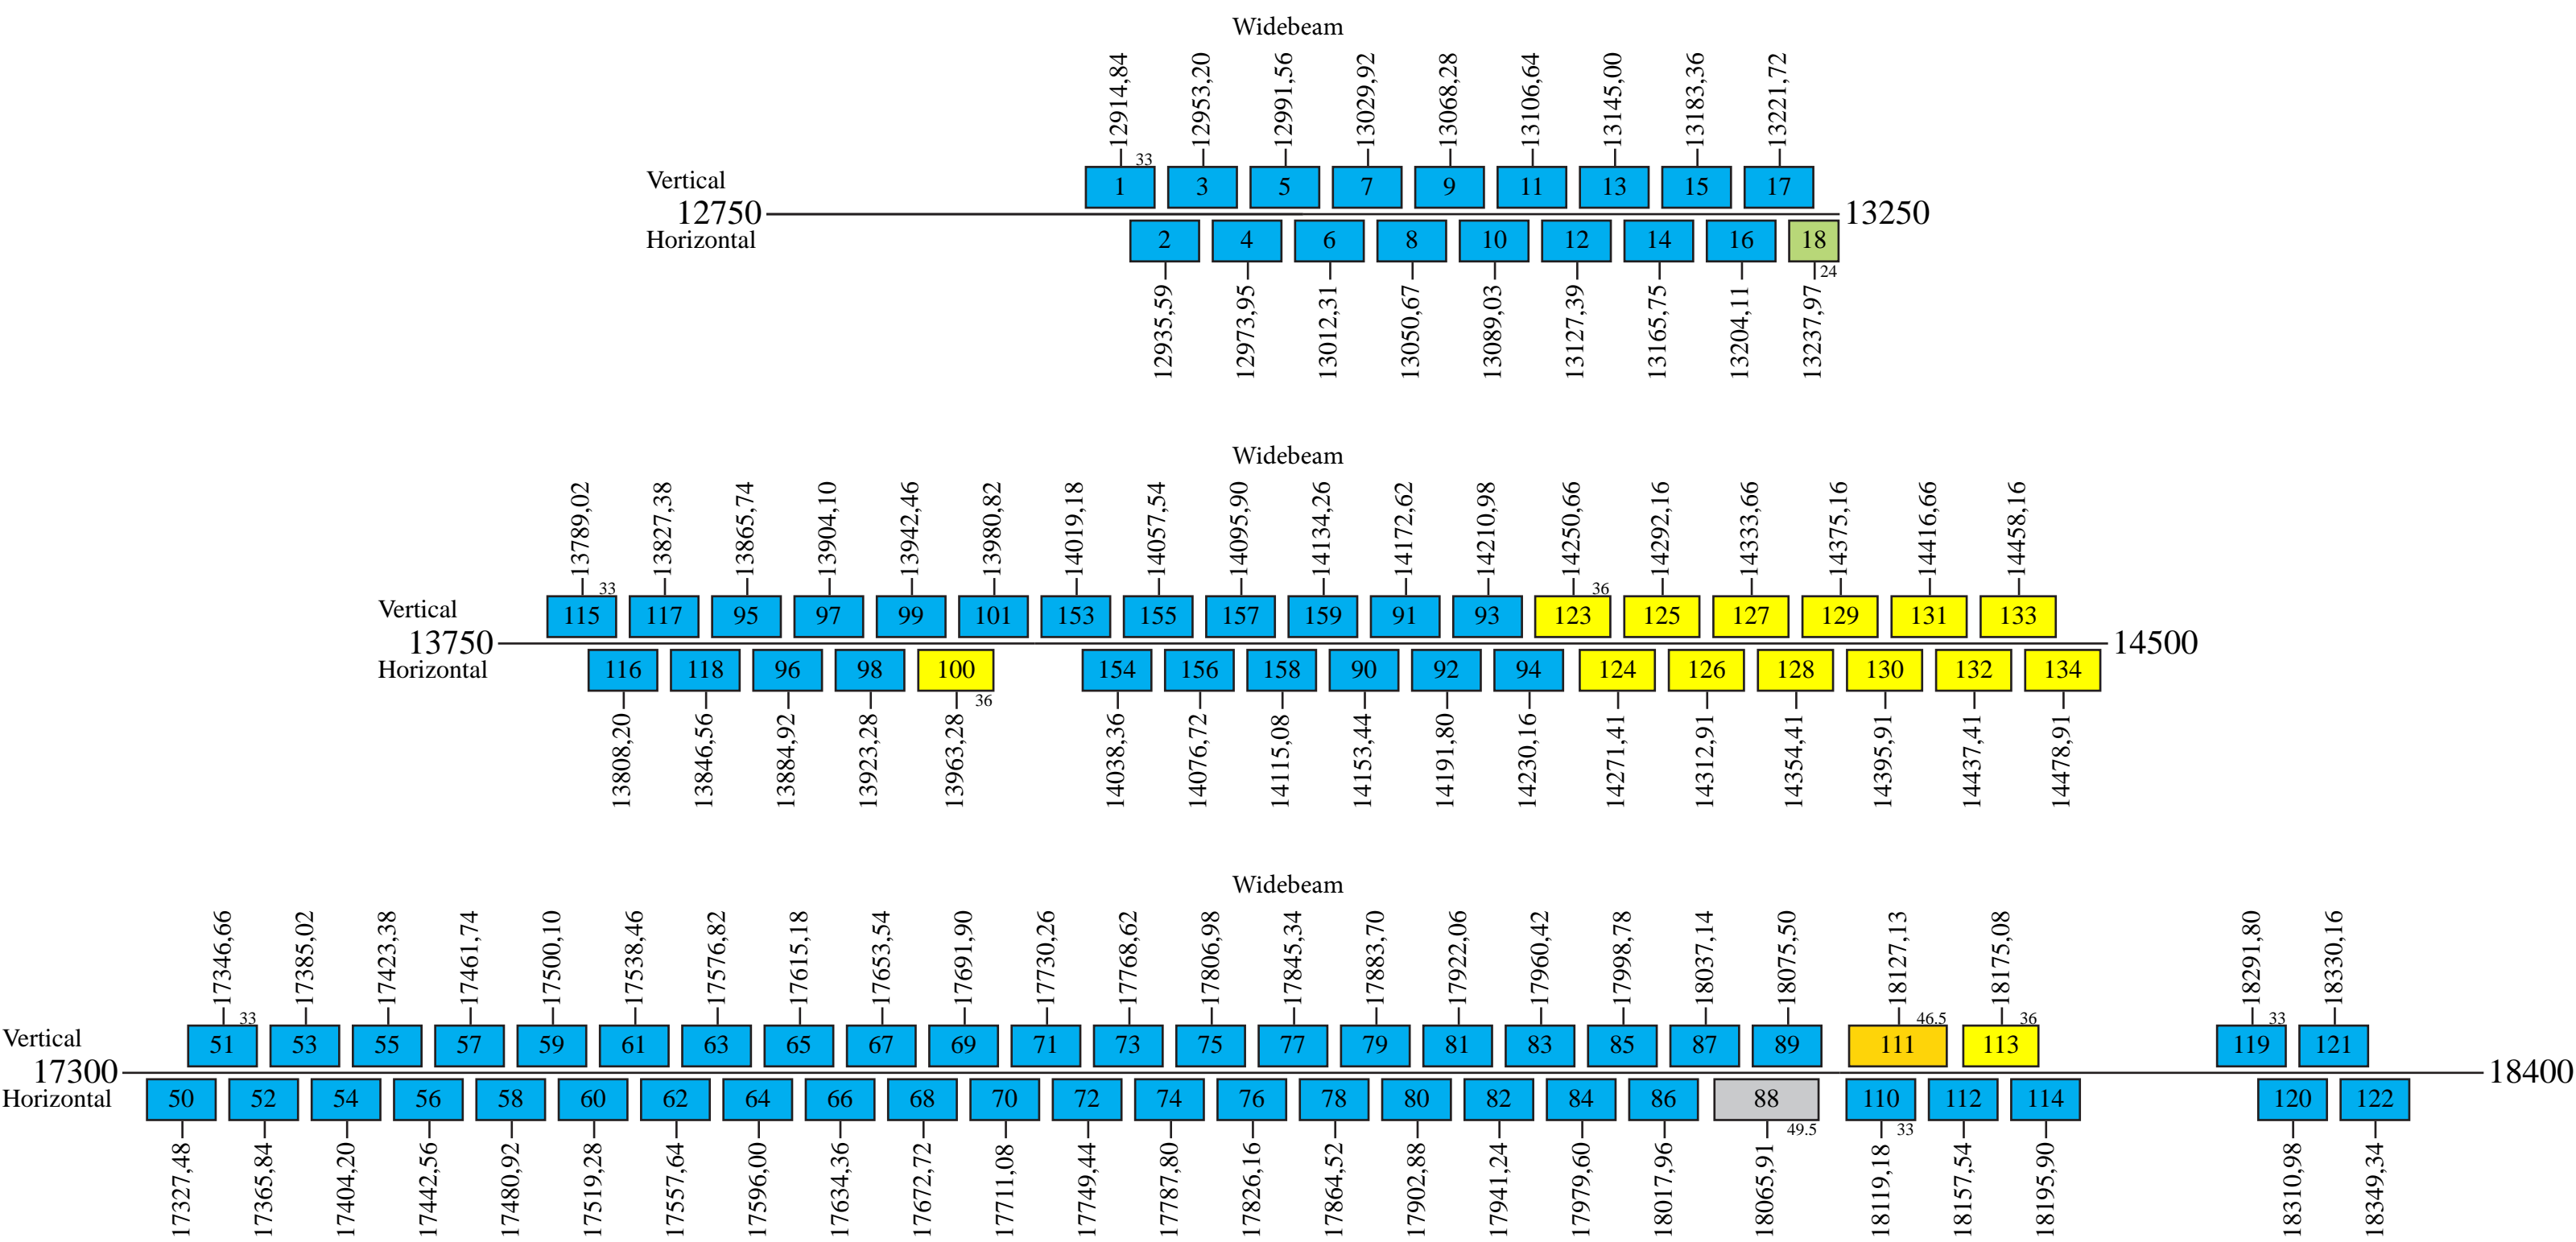

Eutelsat Hot Bird 13B

Frequency Plan

Uplink

Downlink

Beacon 1a: 11699,80 H
 Beacon 1b: 11701,00 H
 Beacon 2: 12500,50 H