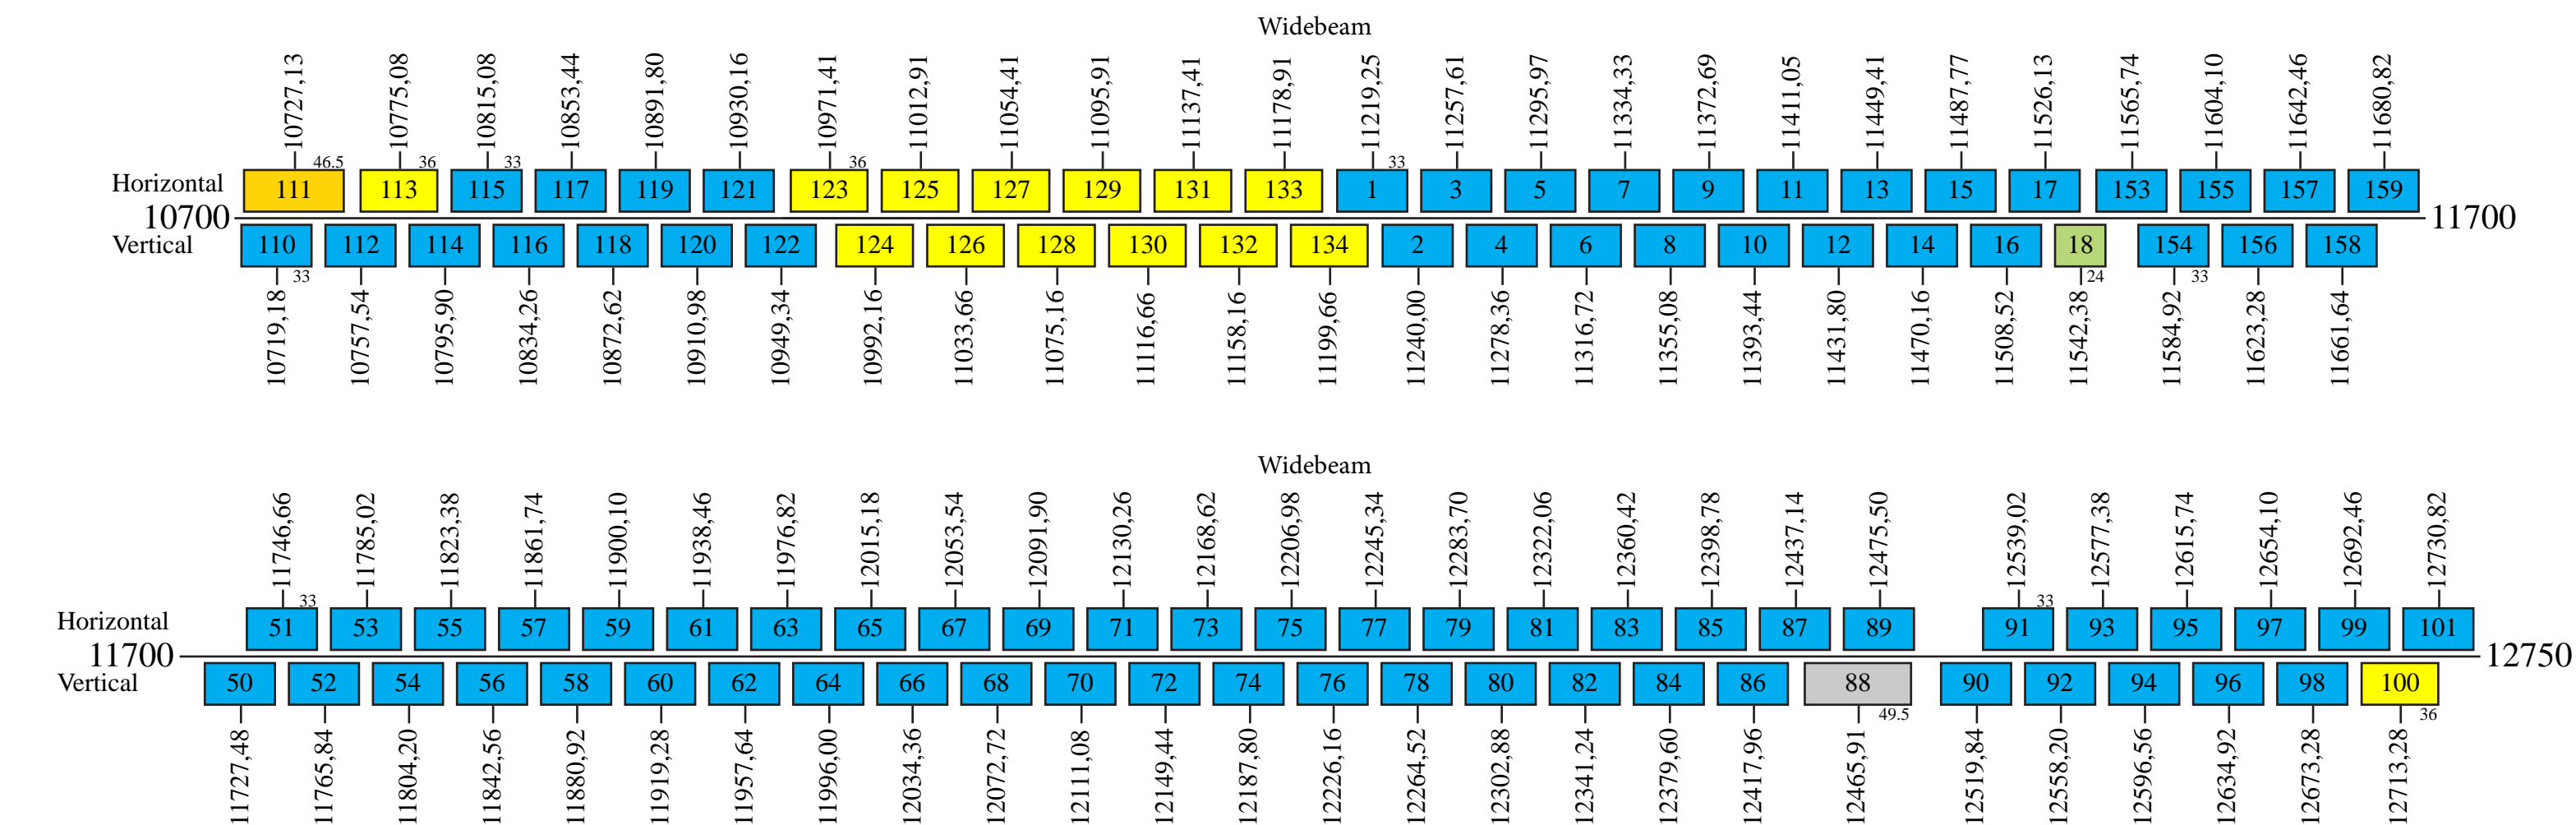

Eutelsat Hot Bird 13B

Frequency Plan

Uplink

Downlink

Beacon 1a: 11699,80 H
 Beacon 1b: 11701,00 H
 Beacon 2: 12500,50 H