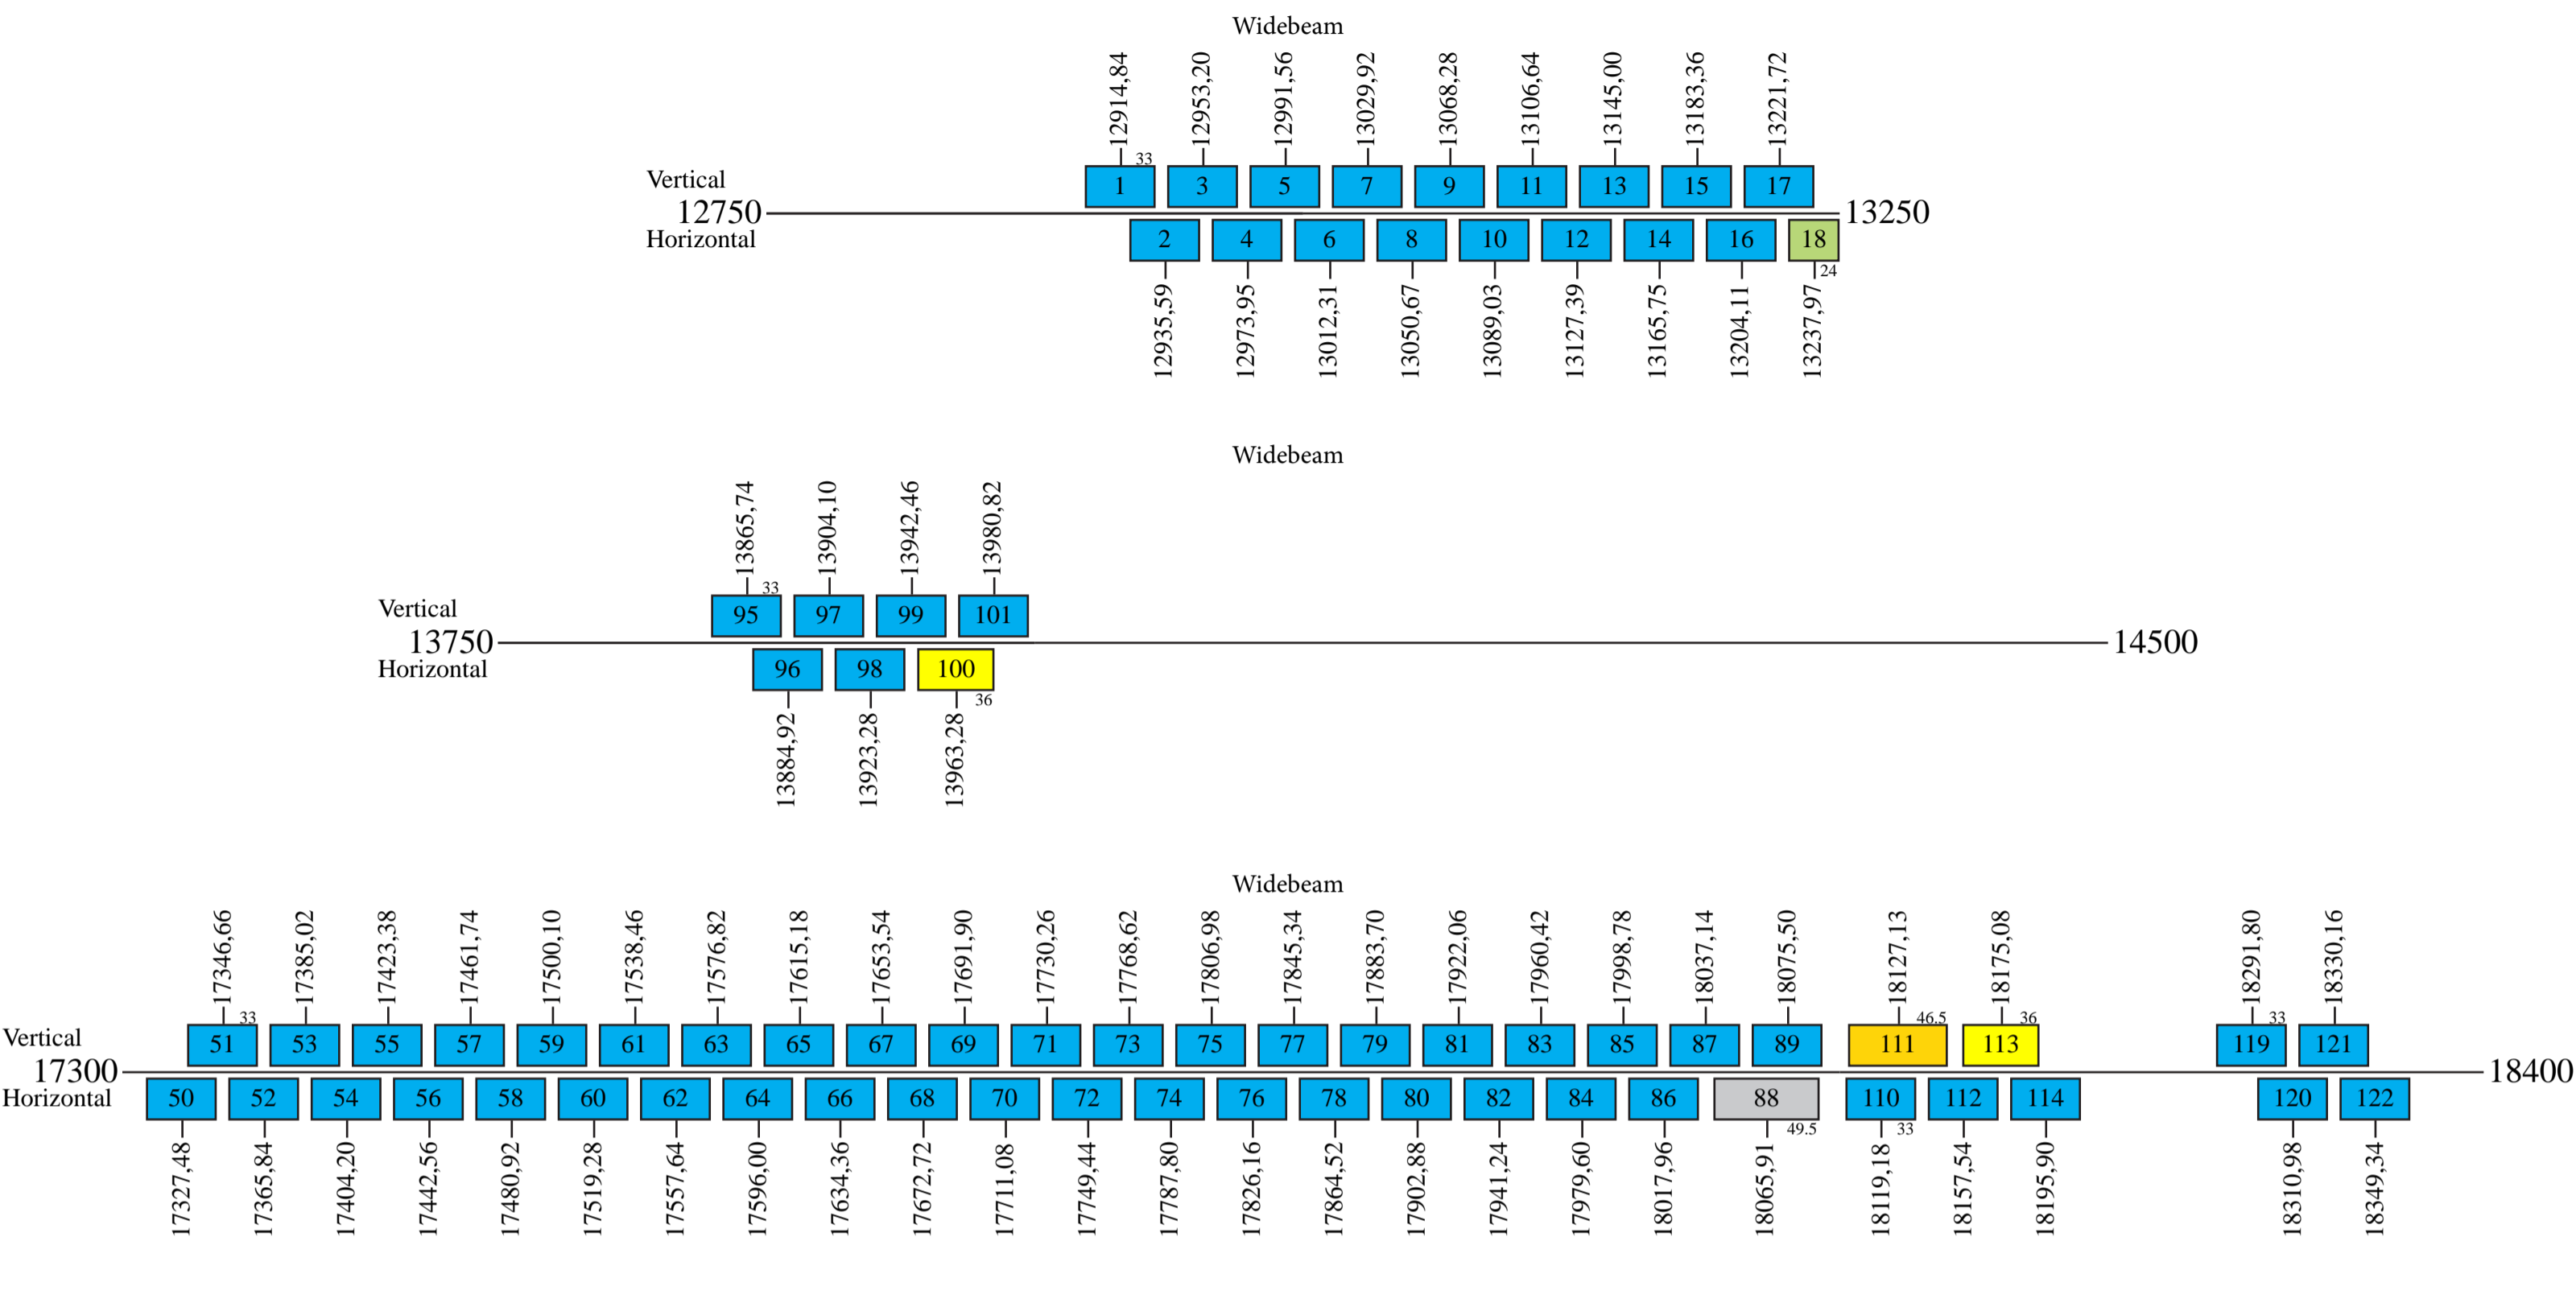

Eutelsat 9A

Frequency Plan

Uplink

Downlink

Beacon 1a: 11702,80 H
 Beacon 1b: 11704,00 H
 Beacon 2: 12500,00 H