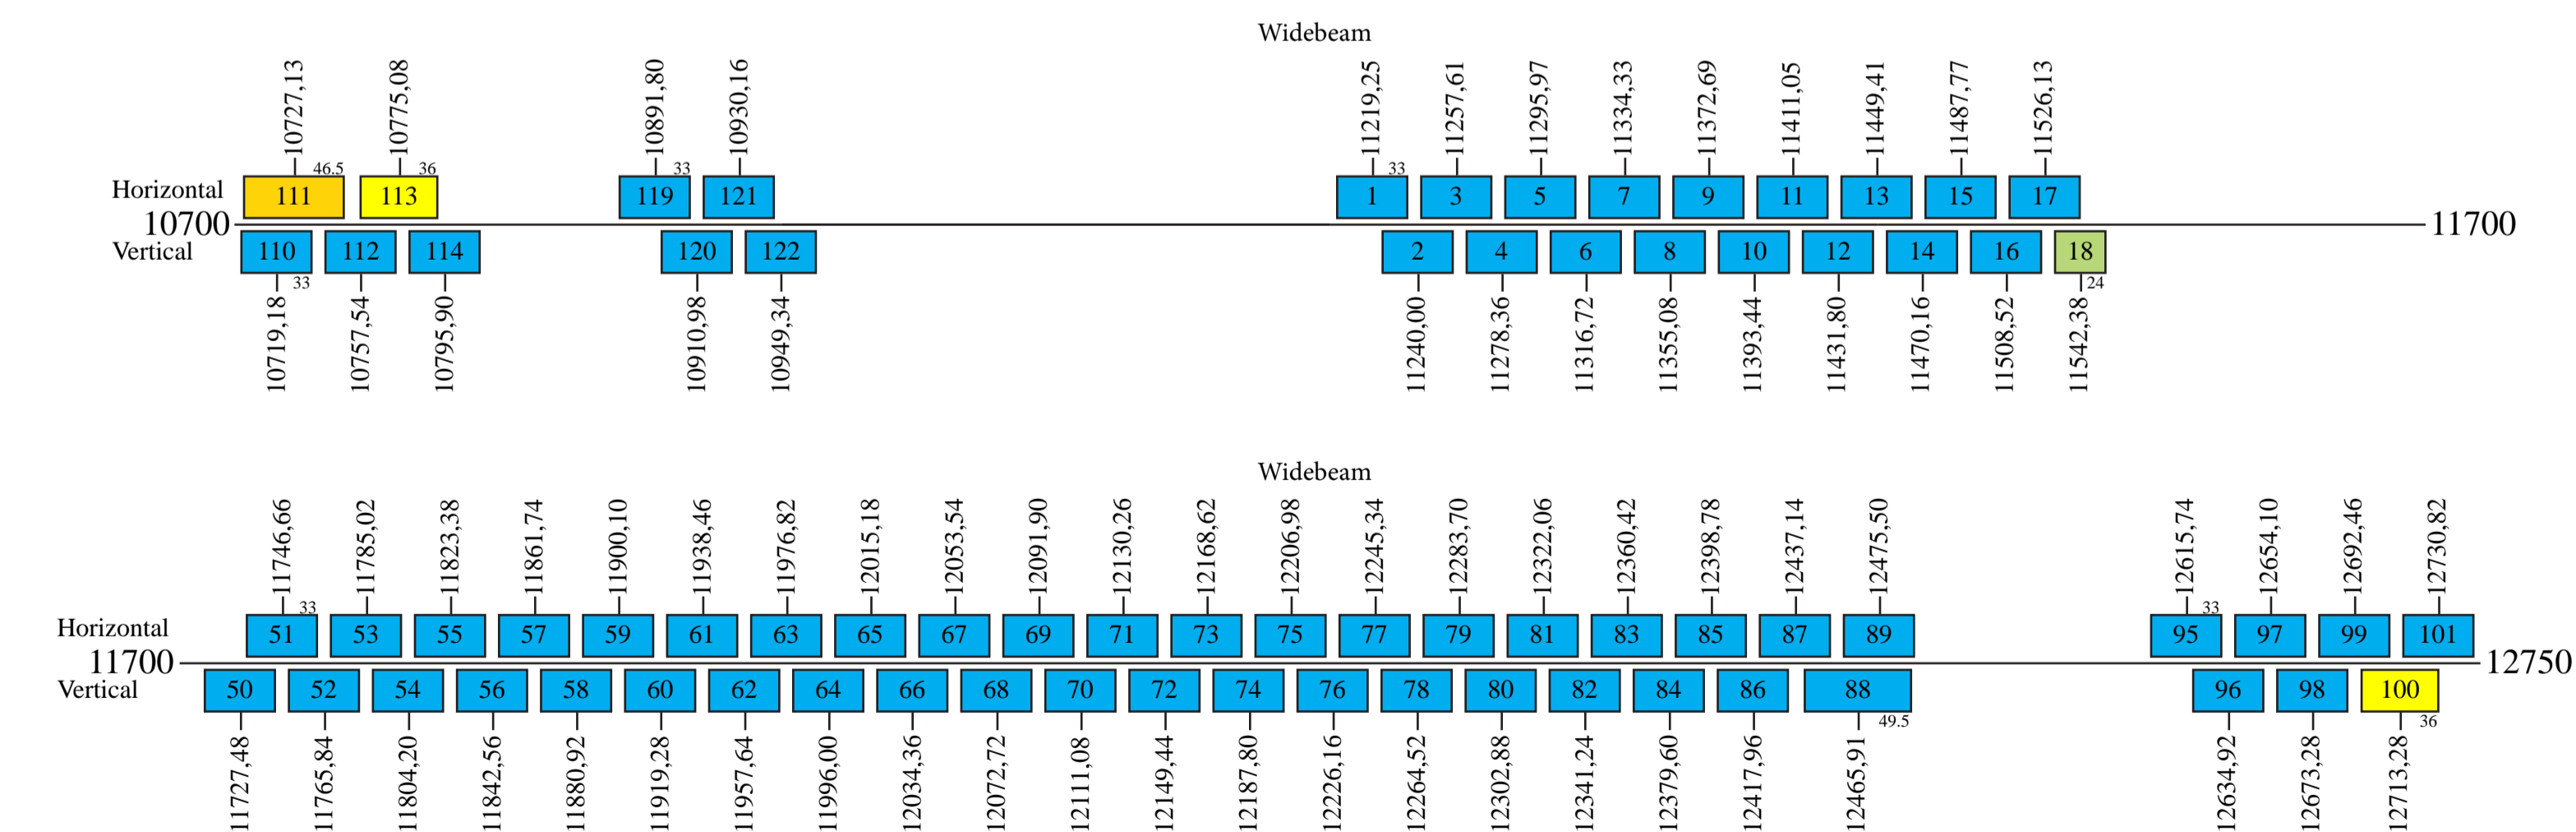

Eutelsat 9A

Frequency Plan

Uplink

Downlink

Beacon 1a: 11702,80 H
 Beacon 1b: 11704,00 H
 Beacon 2: 12500,00 H