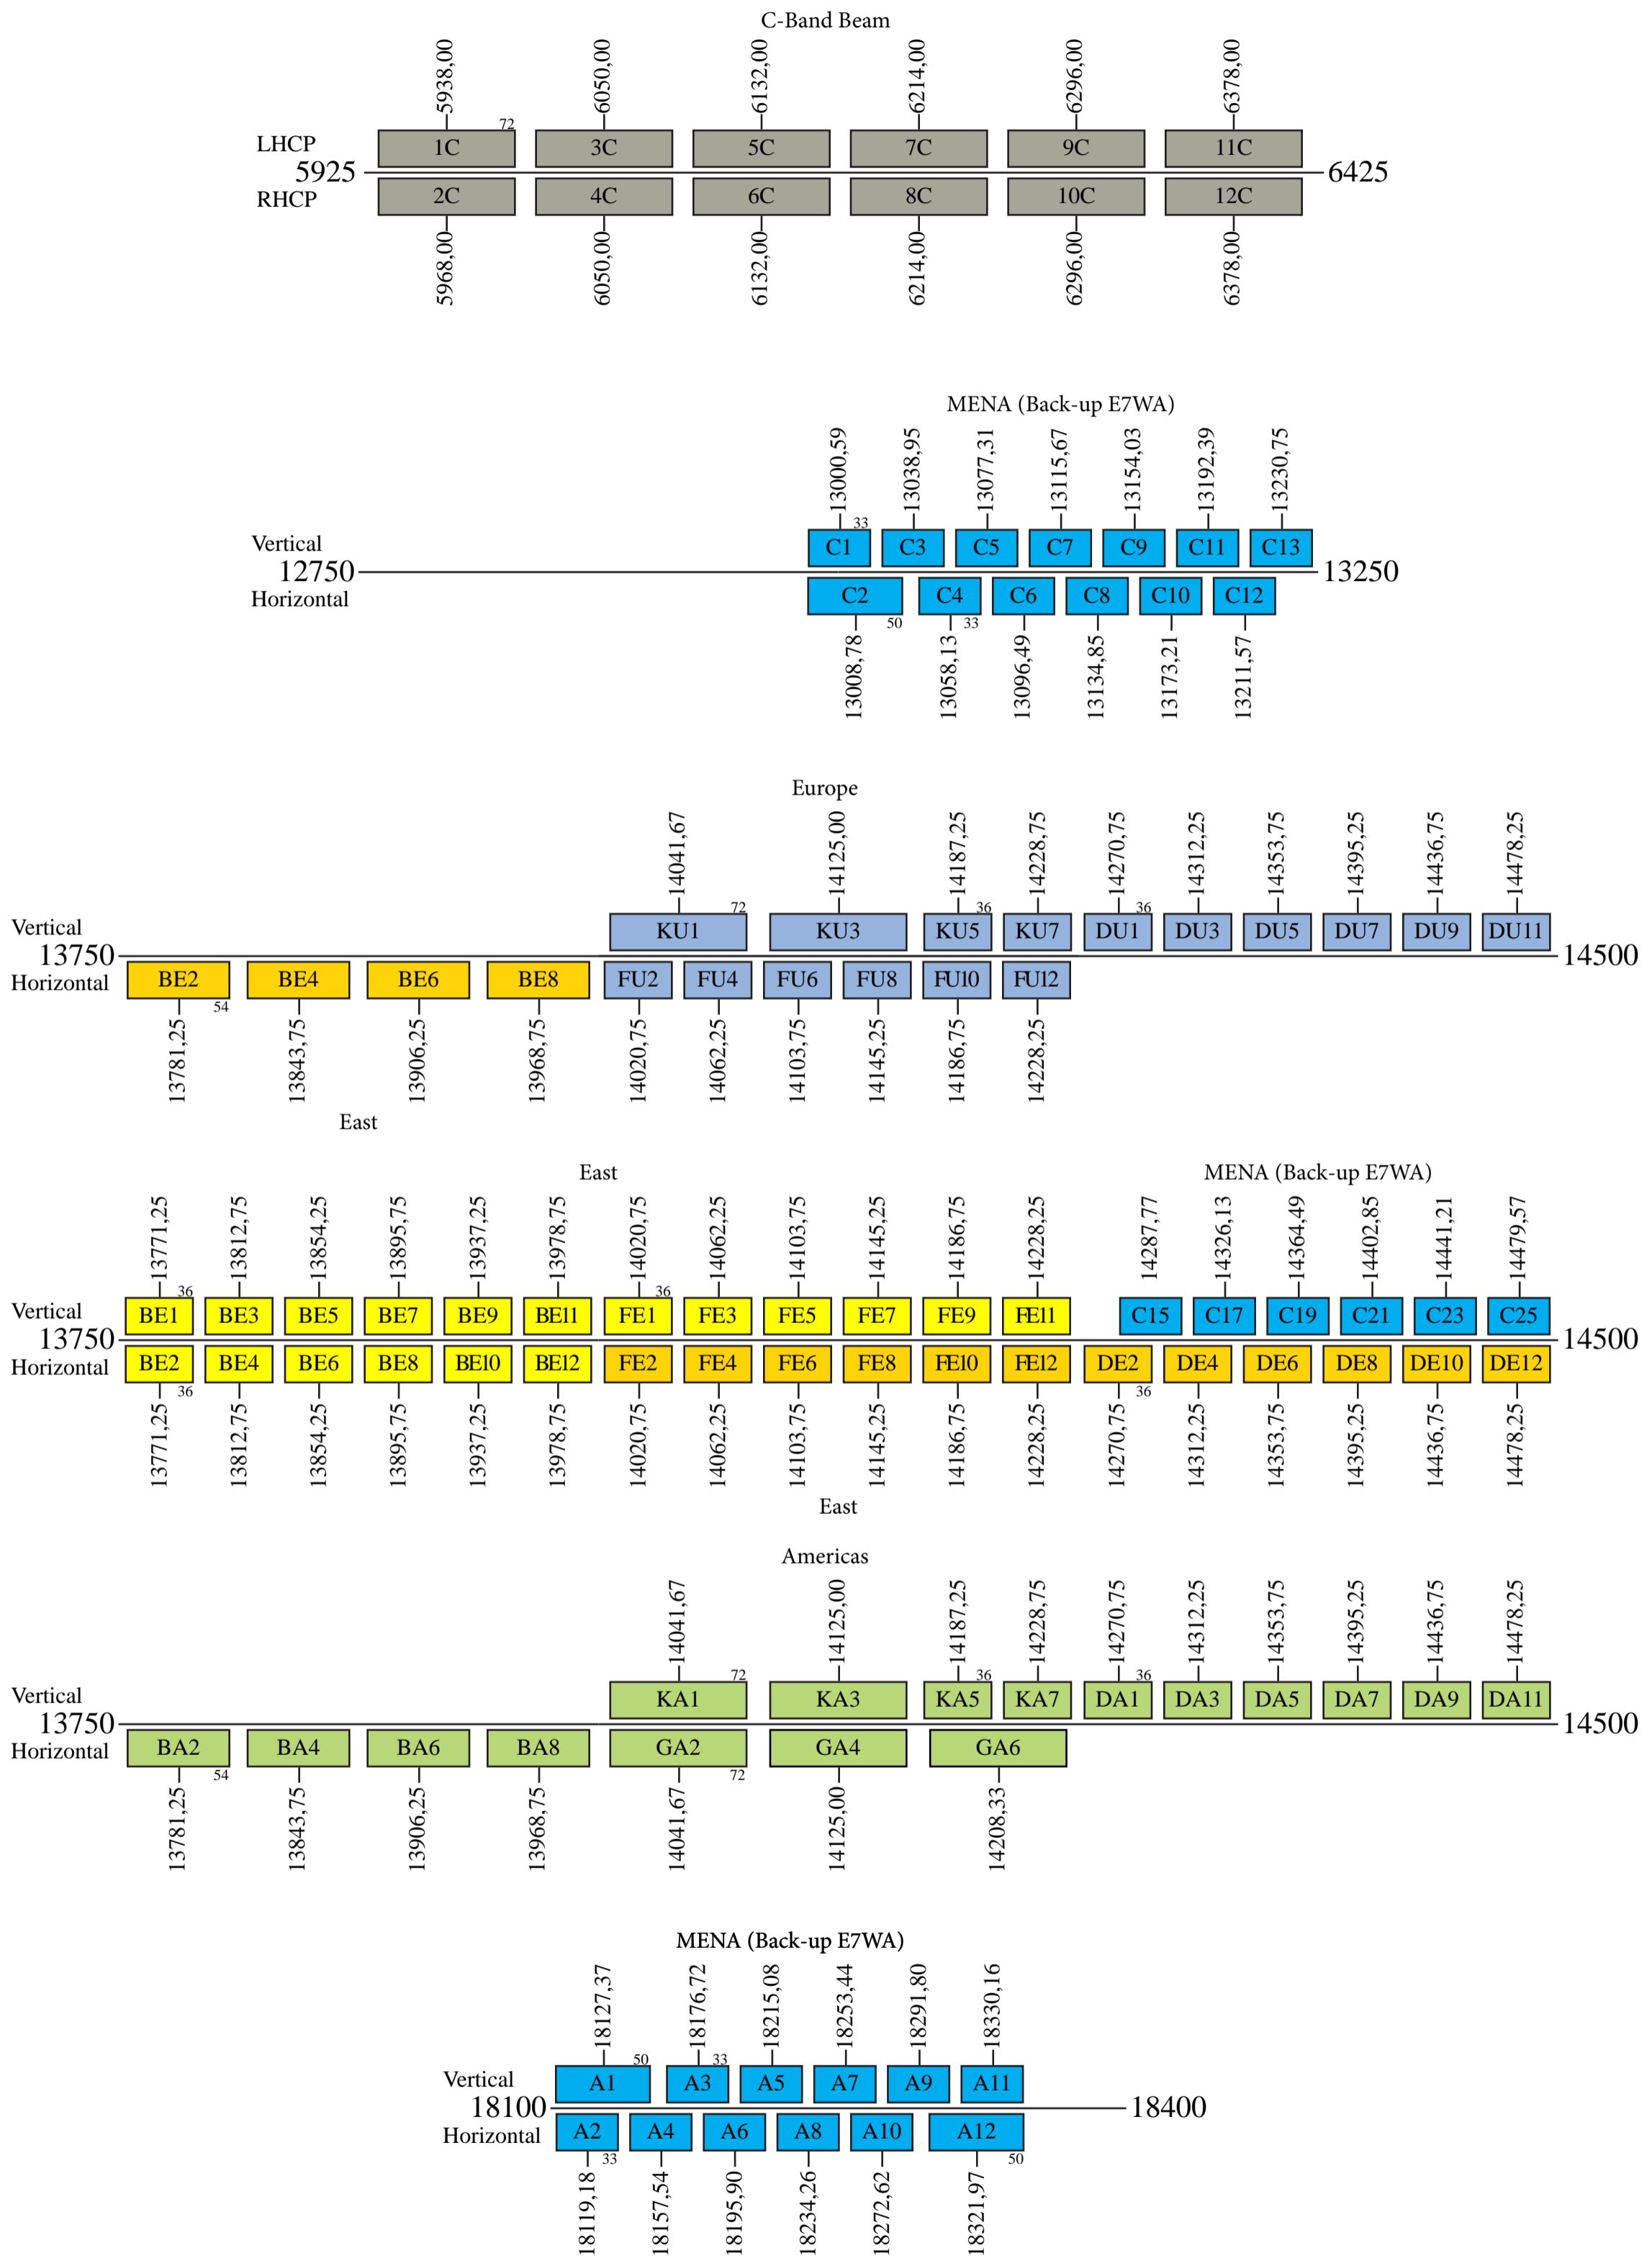

Eutelsat 8WB

Provisional Frequency Plan. Configured at 8°West

Uplink

- Command 1: 13752,50 H Global
- Command 2: 14248,00 H Global
- Command 3: 14250,00 LHCP Omni
- Command 4: 14497,50 H Global
- Command 5: 14499,90 LHCP Omni
- Telemetry 1a: 11199,50 LHCP Omni or H Global
- Telemetry 1b: 11200,50 LHCP Omni or H Global
- Telemetry 2a: 12500,50 LHCP Omni or V Global
- Telemetry 2b: 12501,00 LHCP Omni or V Global
- Beacon 1: 4199,00 V Global

Eutelsat 8WB

Provisional Frequency Plan. Configured at 8°West

Downlink