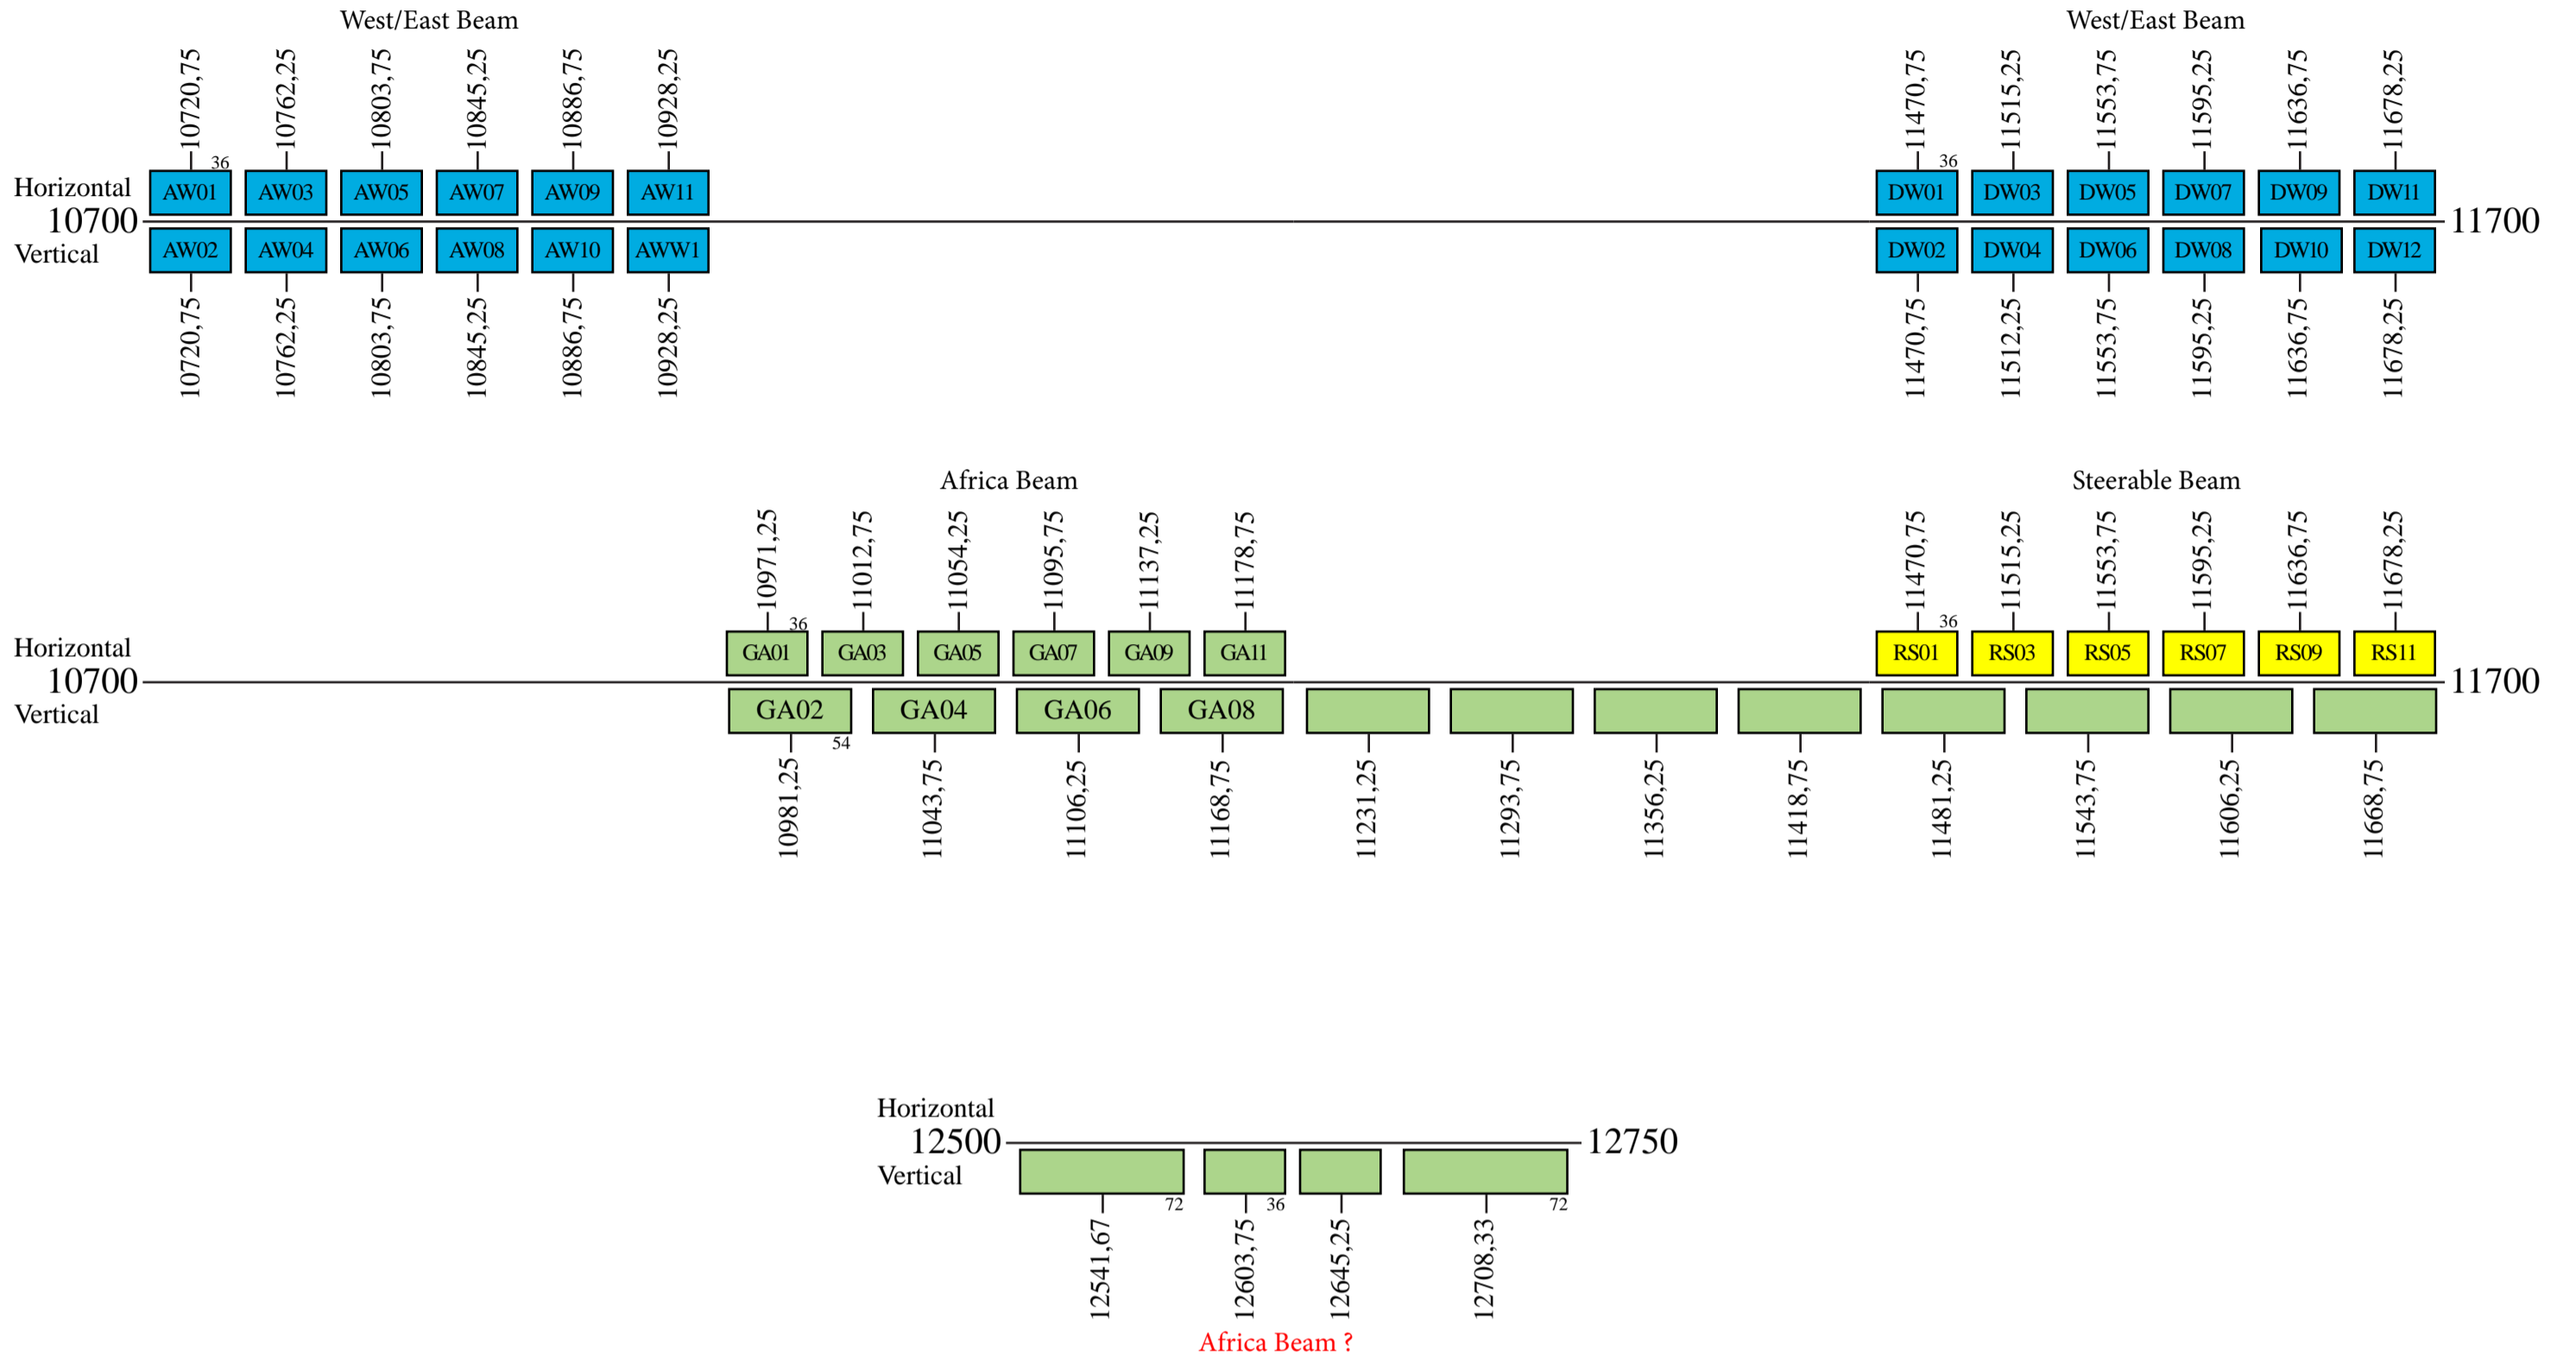

Eutelsat 7C

Provisional Frequency Plan

Downlink

Command 1: 13750,40 R or Linear
 Command 2: 13999,25 R or Linear
 Command 3: 14250,00 R or Linear
 Command 4: 14499,80 R or Linear
 Telemetry 1: 11199,00 L or H
 Telemetry 2: 11200,60 L or H
 Telemetry 3: 11698,20 L or V
 Telemetry 4: 11699,00 L or V
 Beacon 1: 12500,50 H