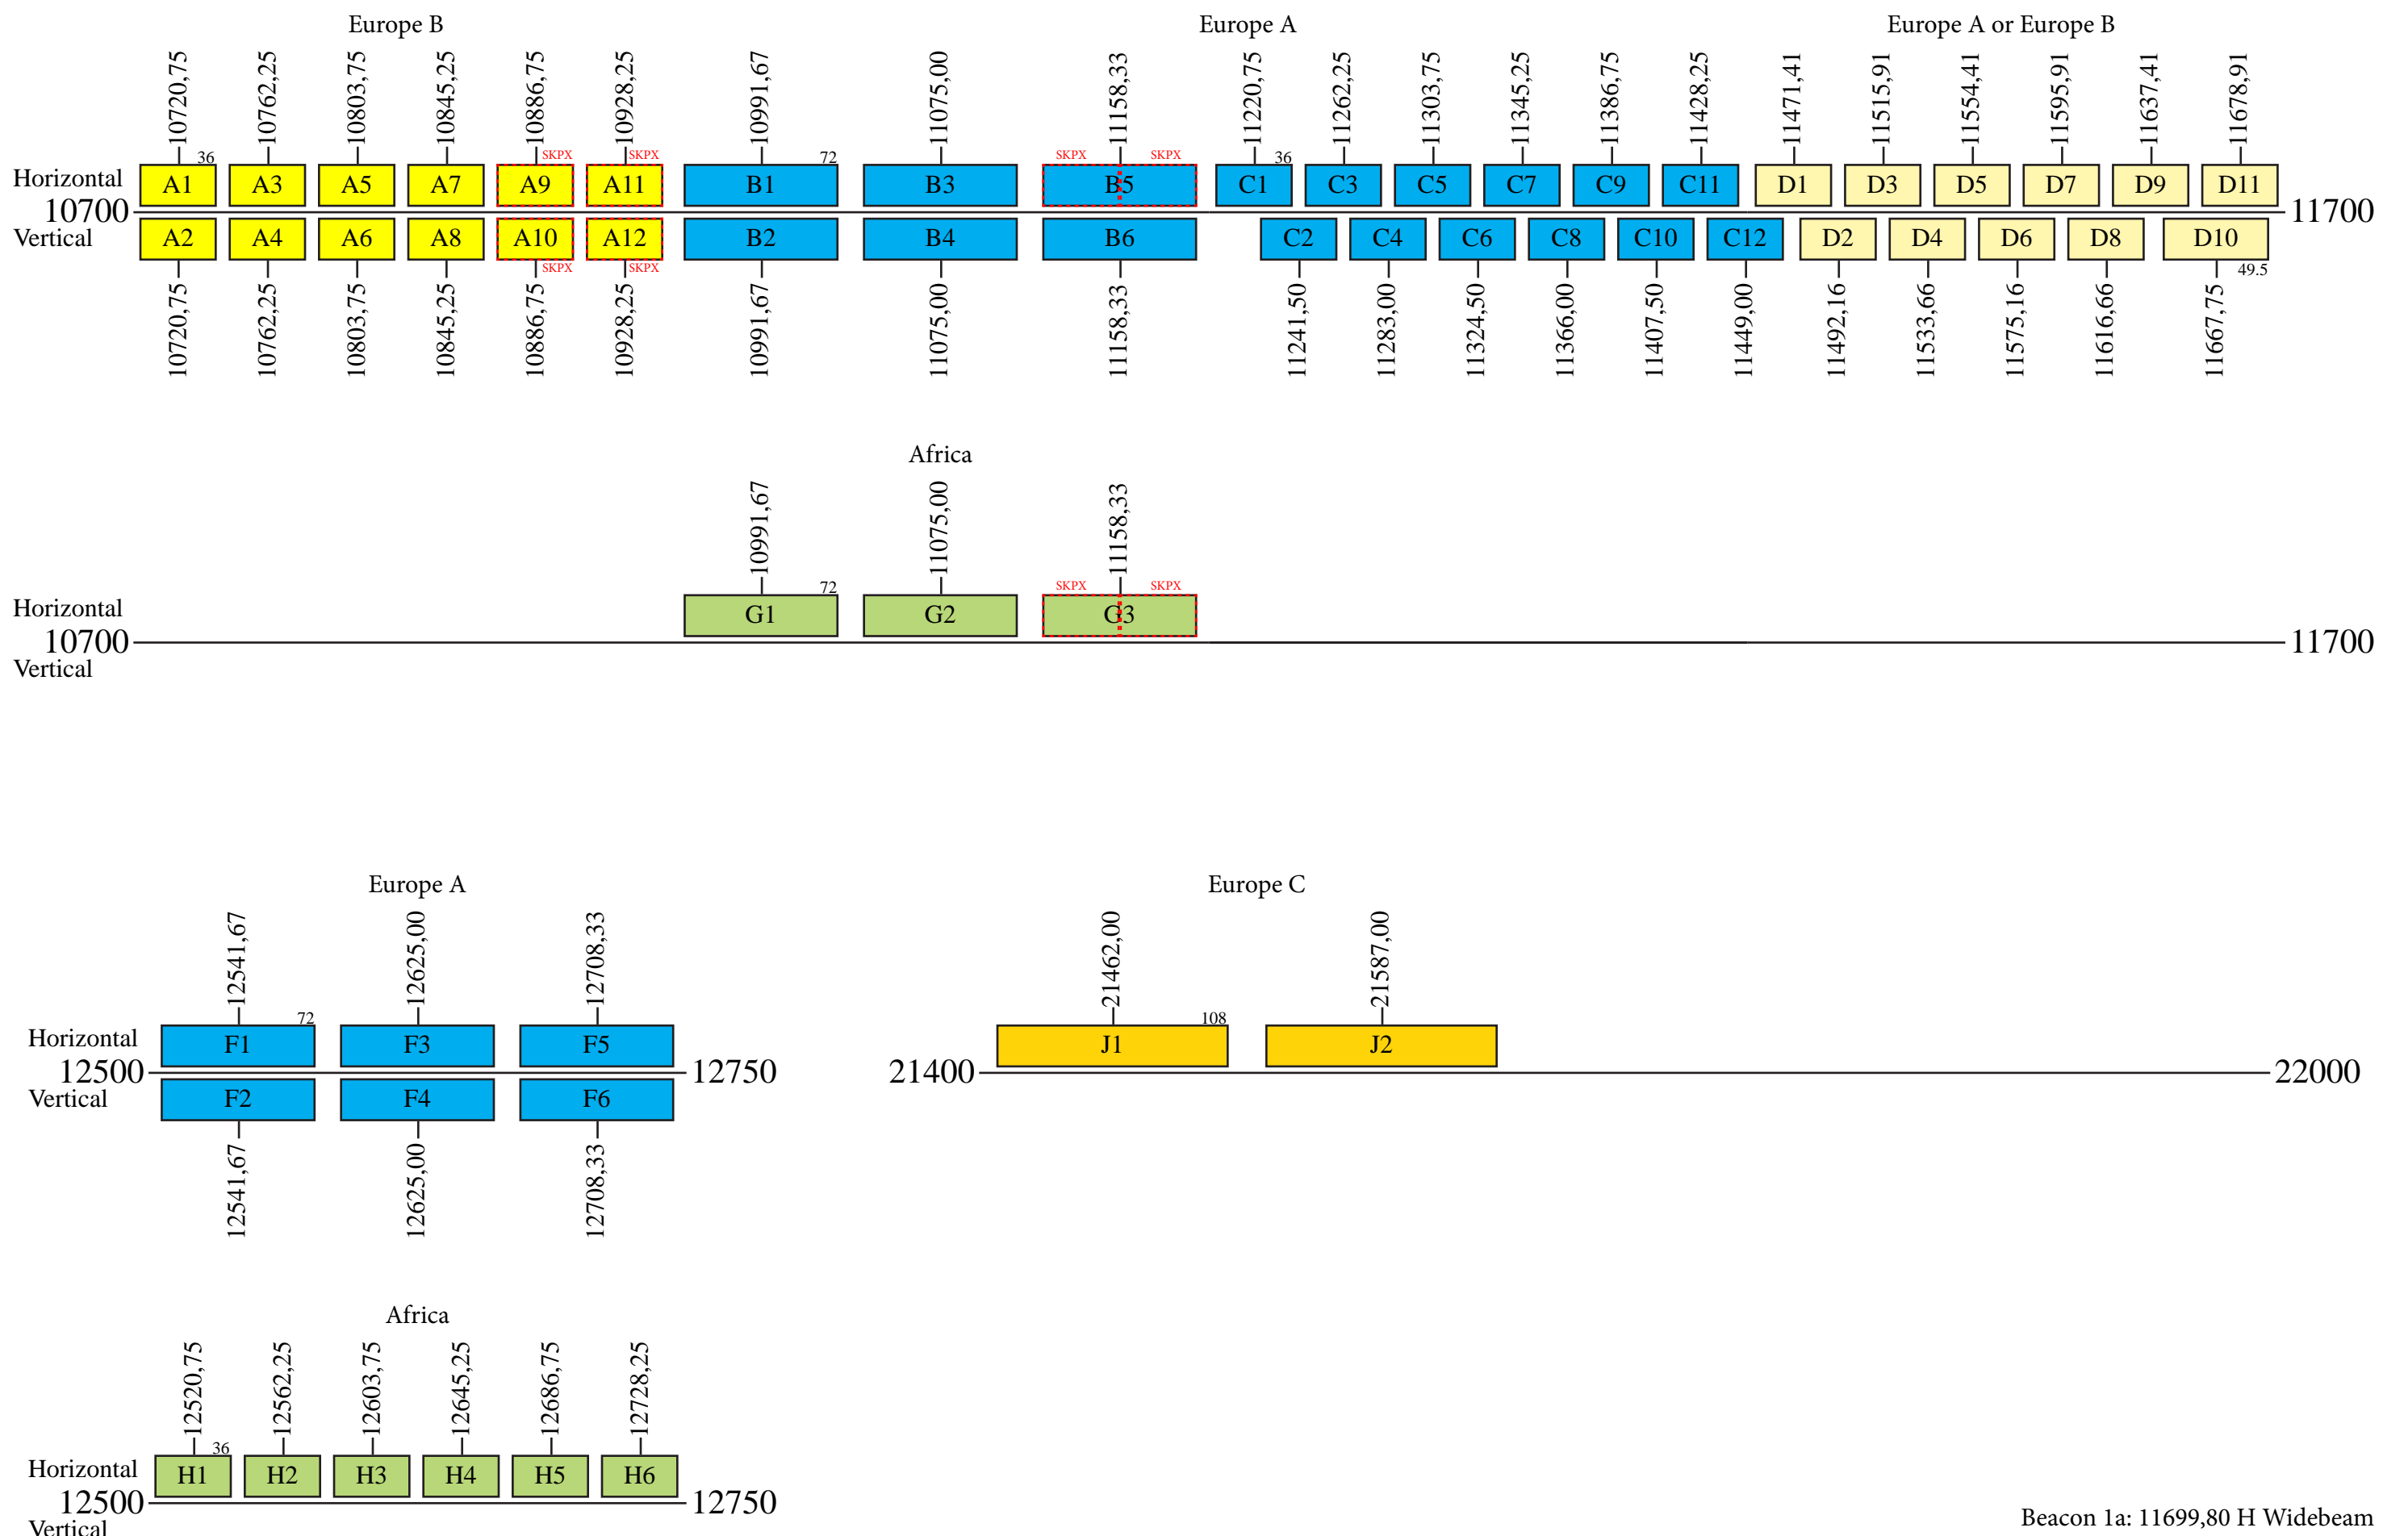

Eutelsat 7A

Frequency Plan

Uplink

Downlink

Beacon 1a: 11699,80 H Widebeam
 Beacon 1b: 11700,40 H Global Beam
 Beacon 2: 12500,50 H Global Beam
 Beacon 3: 11200,00 H Global Beam
 Beacon 4: 21404,00 H Widebeam