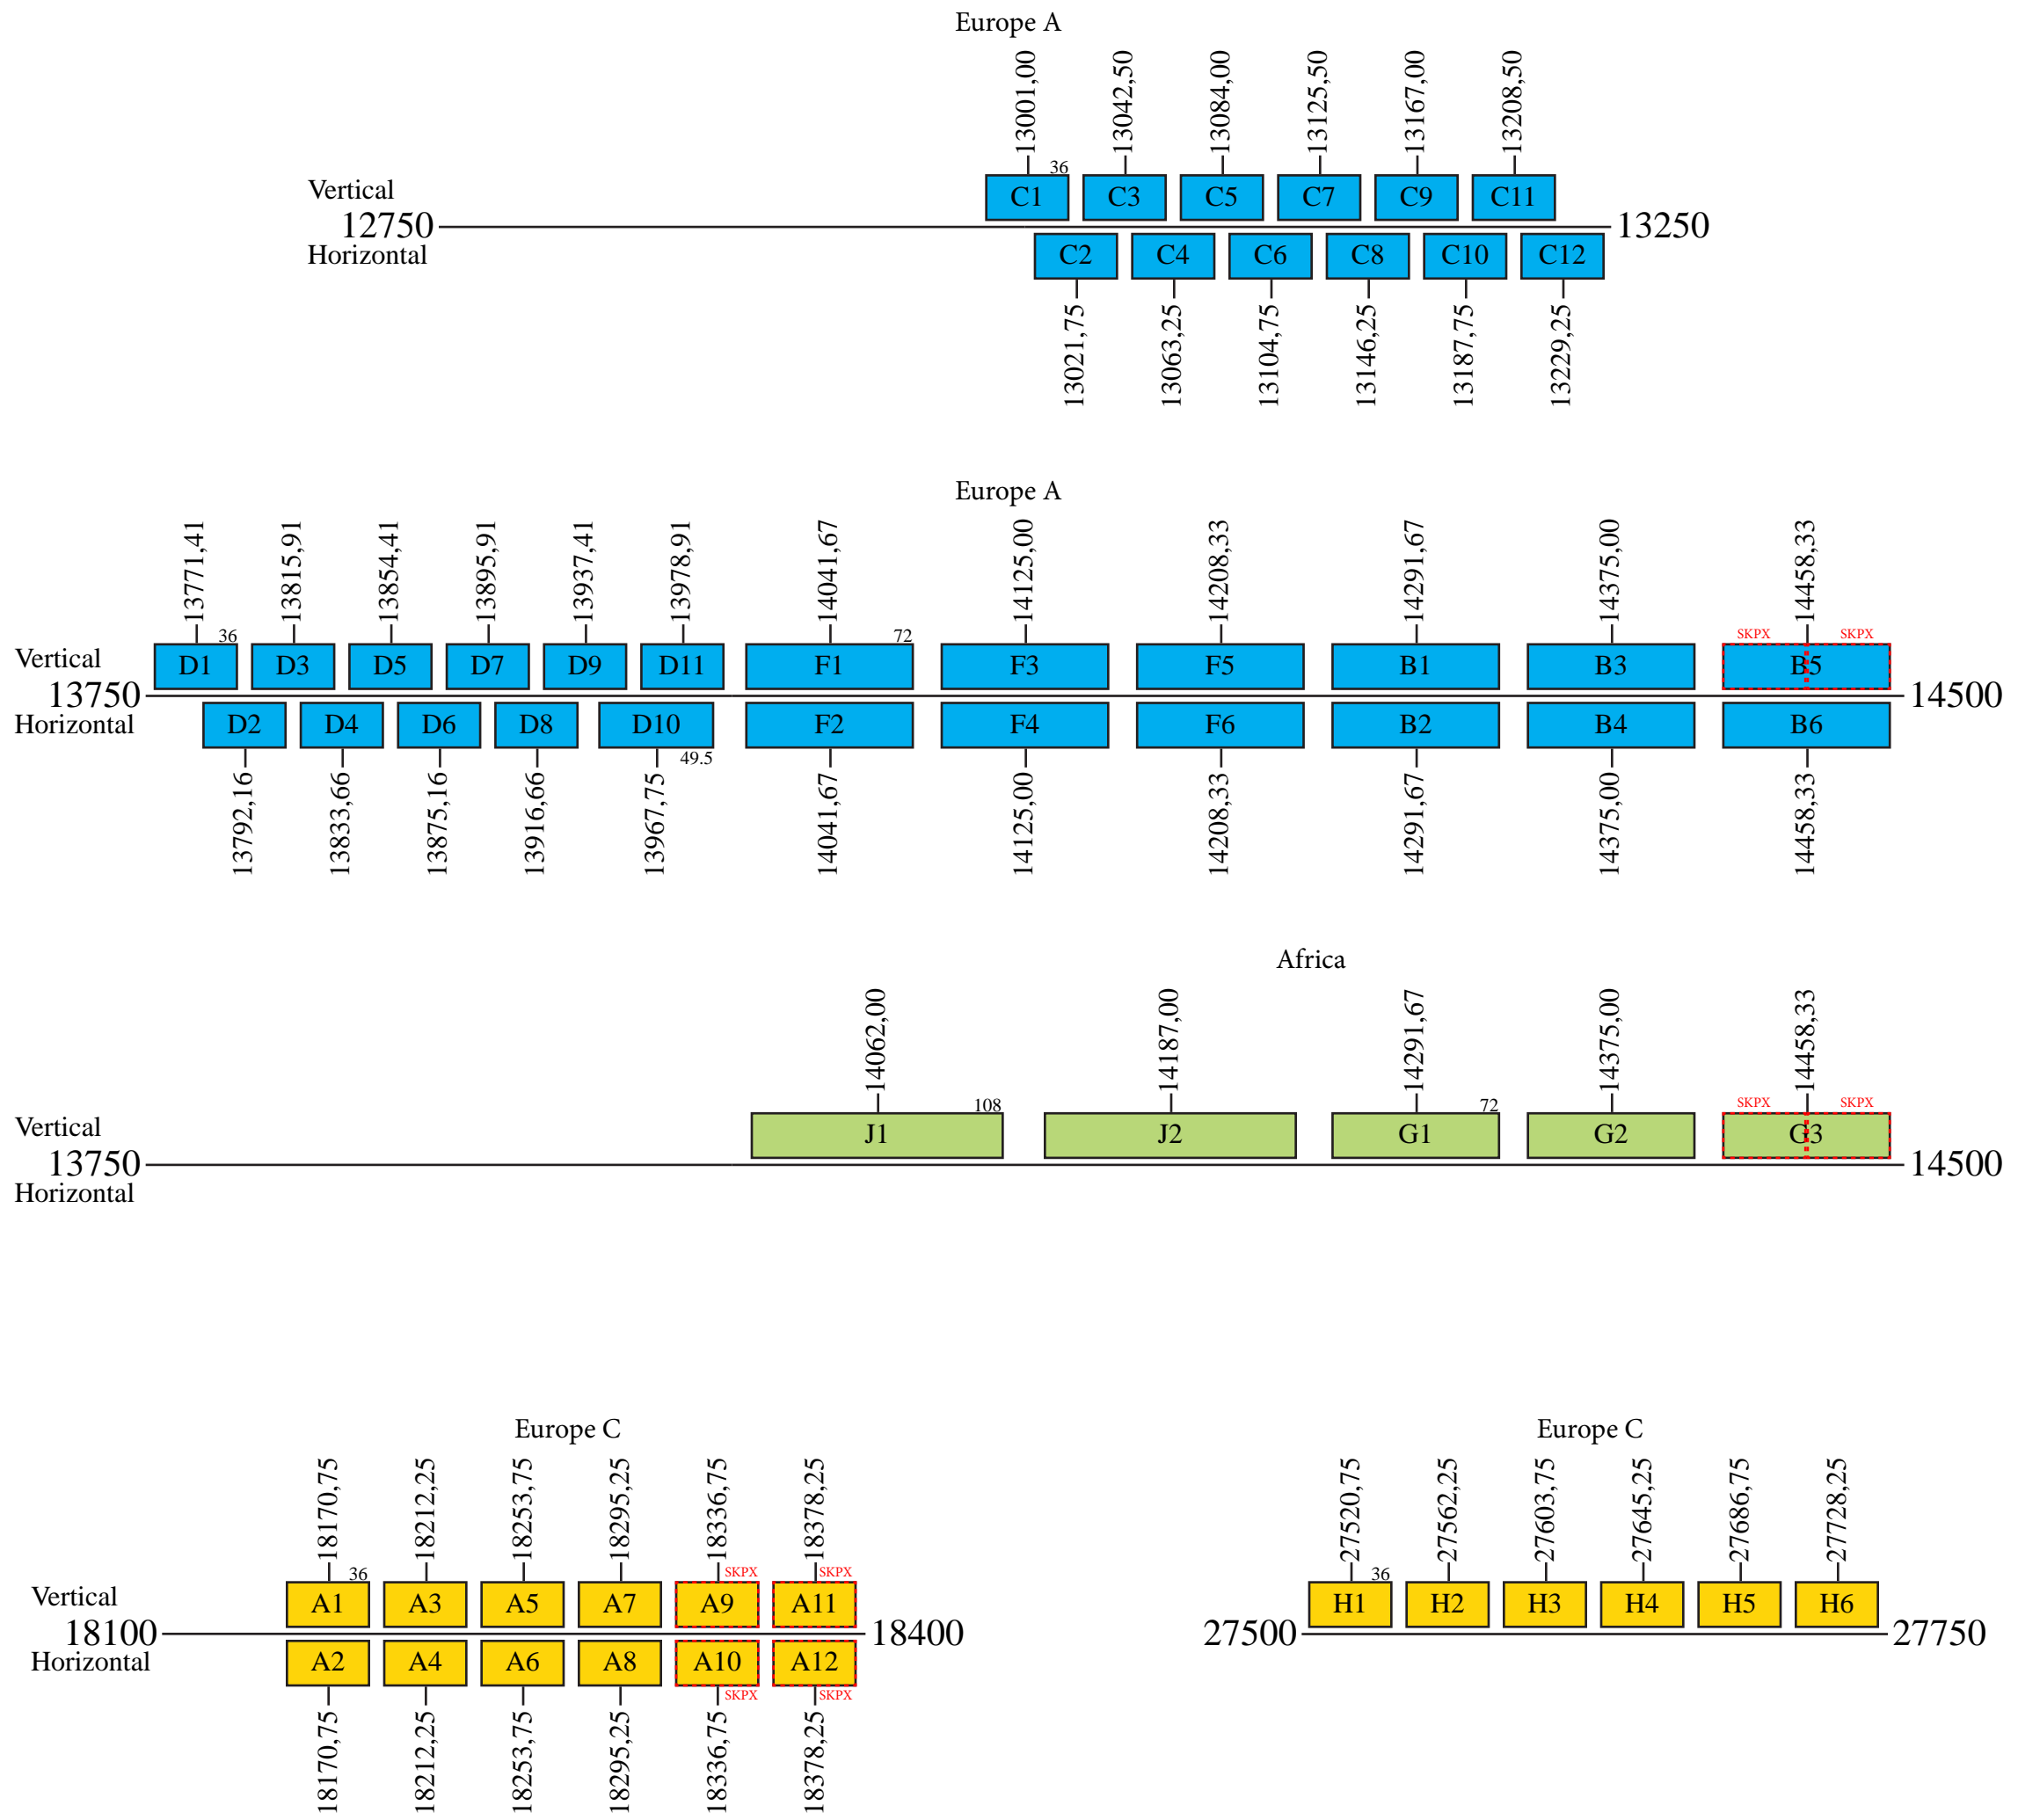

Eutelsat 7A

Frequency Plan

Uplink

Downlink

Beacon 1a: 11699,80 H Widebeam
 Beacon 1b: 11700,40 H Global Beam
 Beacon 2: 12500,50 H Global Beam
 Beacon 3: 11200,00 H Global Beam
 Beacon 4: 21404,00 H Widebeam