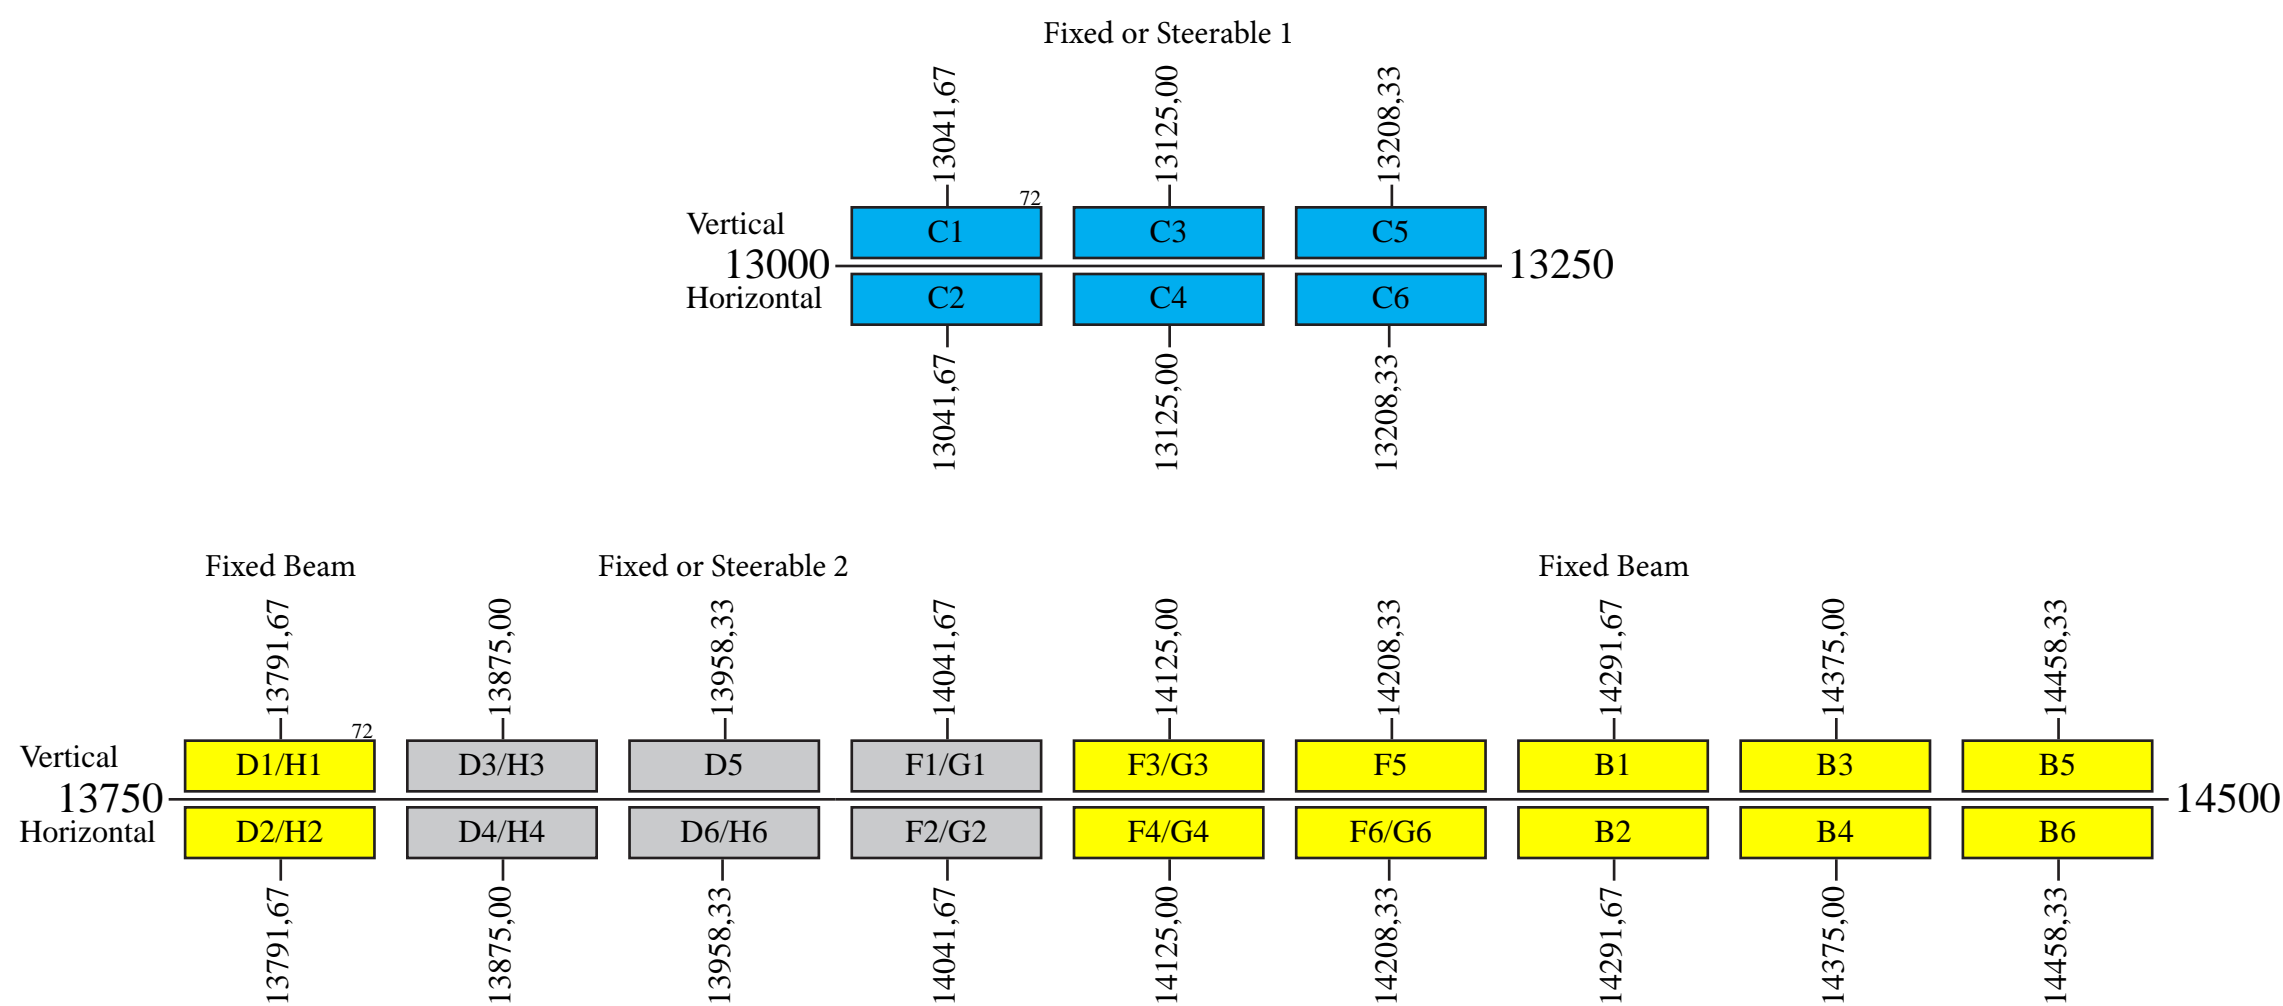

Eutelsat 70A

Frequency Plan

Uplink

Downlink

Beacon 1a: 11451,091 H Widebeam
 Beacon 1b: 11452,57 H Widebeam
 Beacon 2: 12501,00 H Widebeam
 Beacon 3: 11200,00 H Global Beam