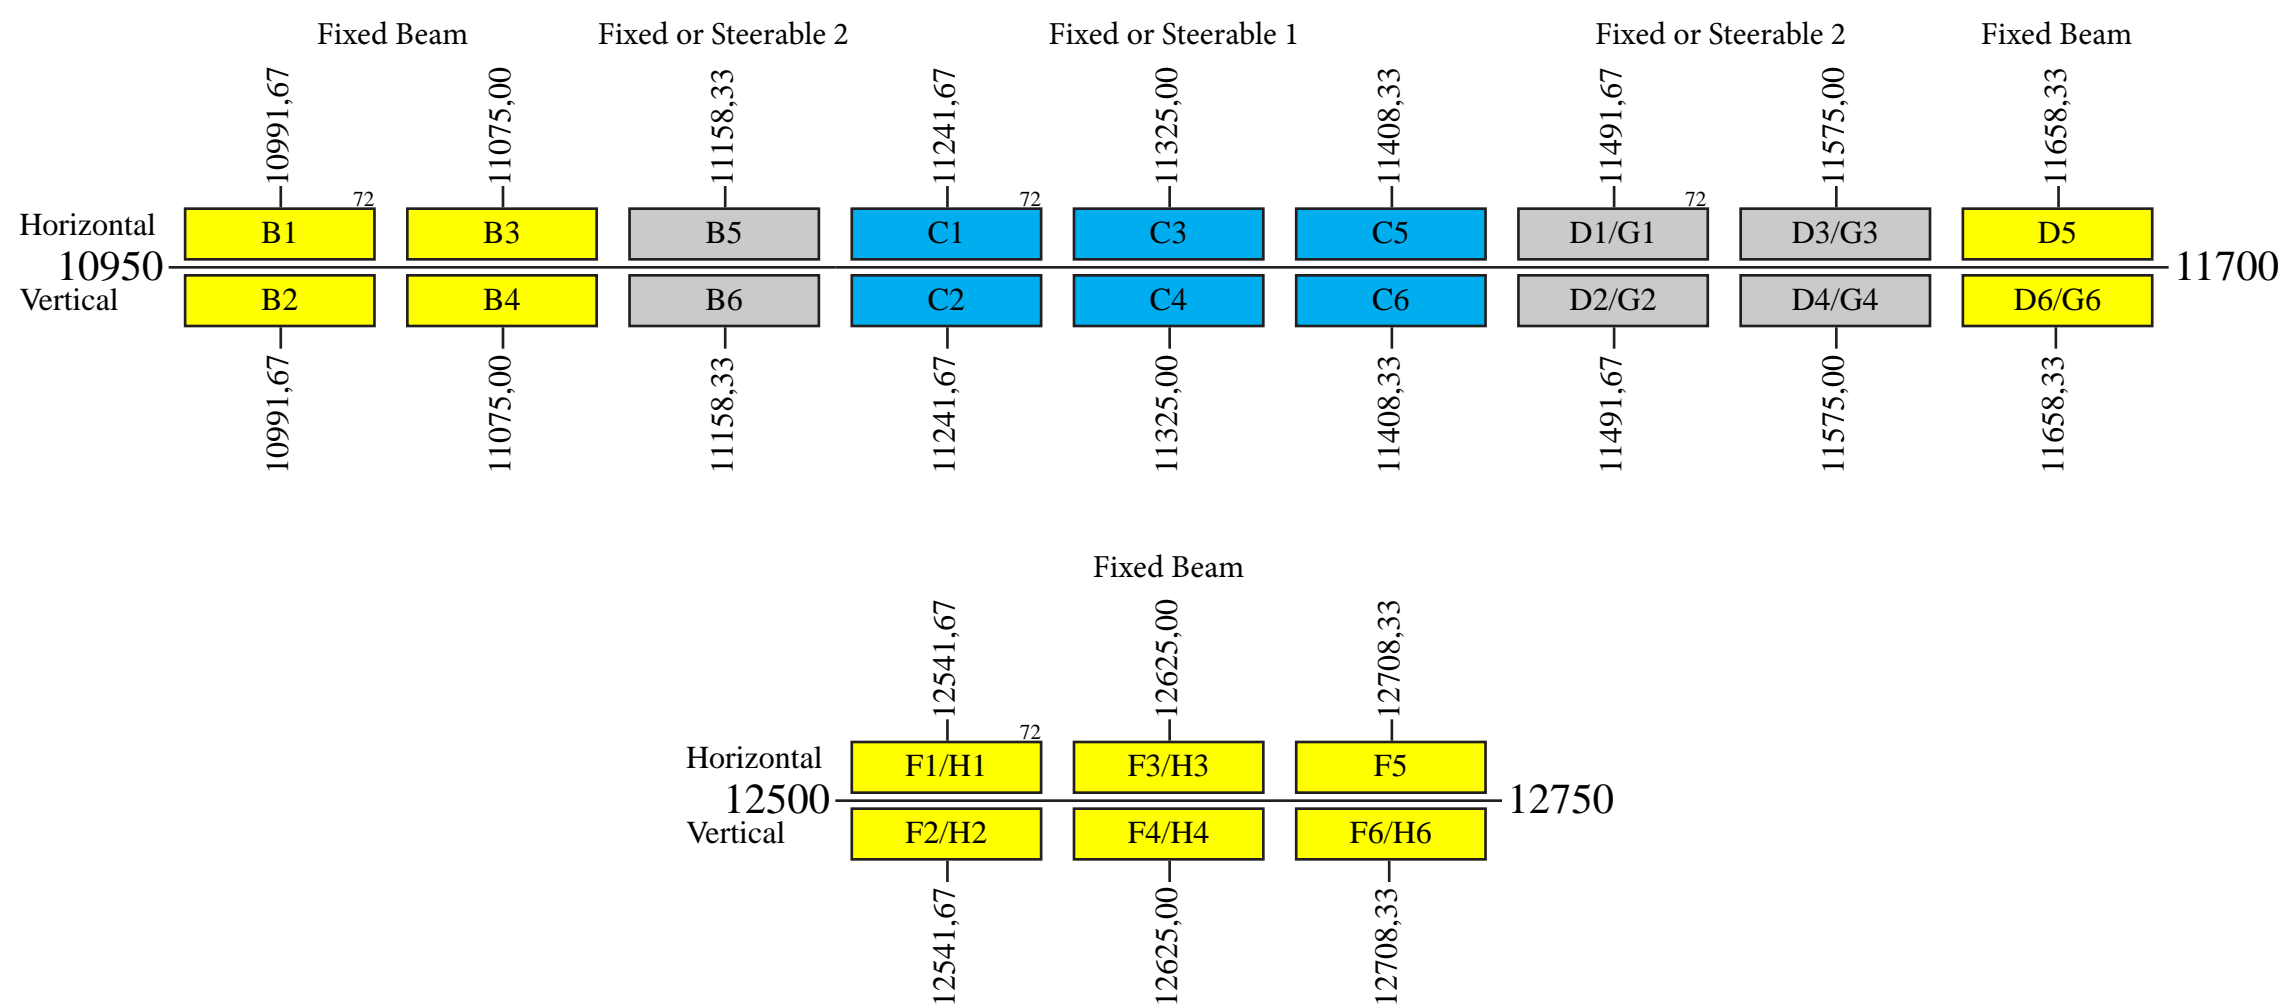

Eutelsat 70A

Frequency Plan

Uplink

Downlink

Beacon 1a: 11451,091 H Widebeam
 Beacon 1b: 11452,57 H Widebeam
 Beacon 2: 12501,00 H Widebeam
 Beacon 3: 11200,00 H Global Beam