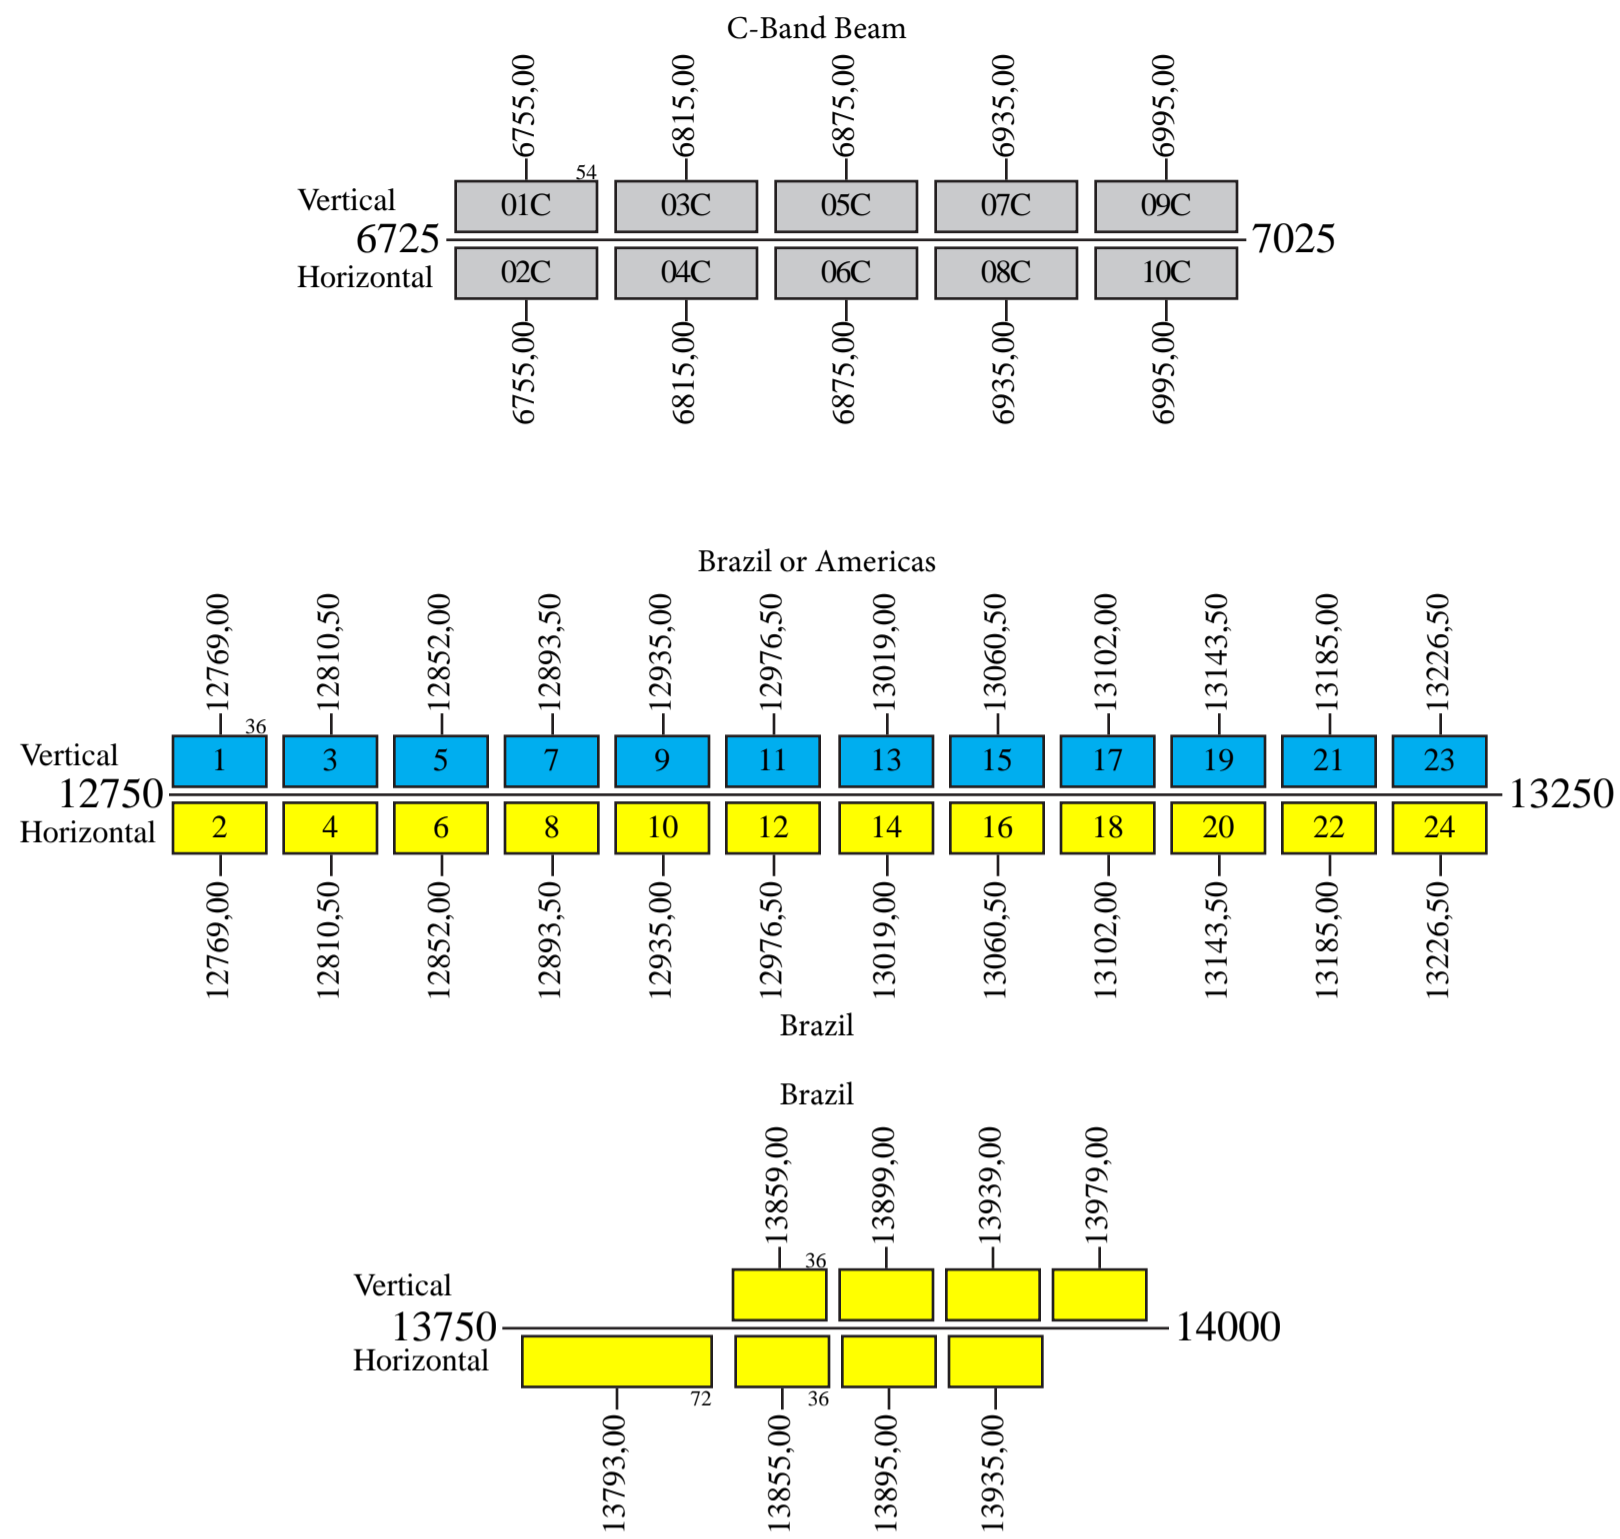

Eutelsat 65 West A

Provisional Frequency Plan

Uplink

Downlink