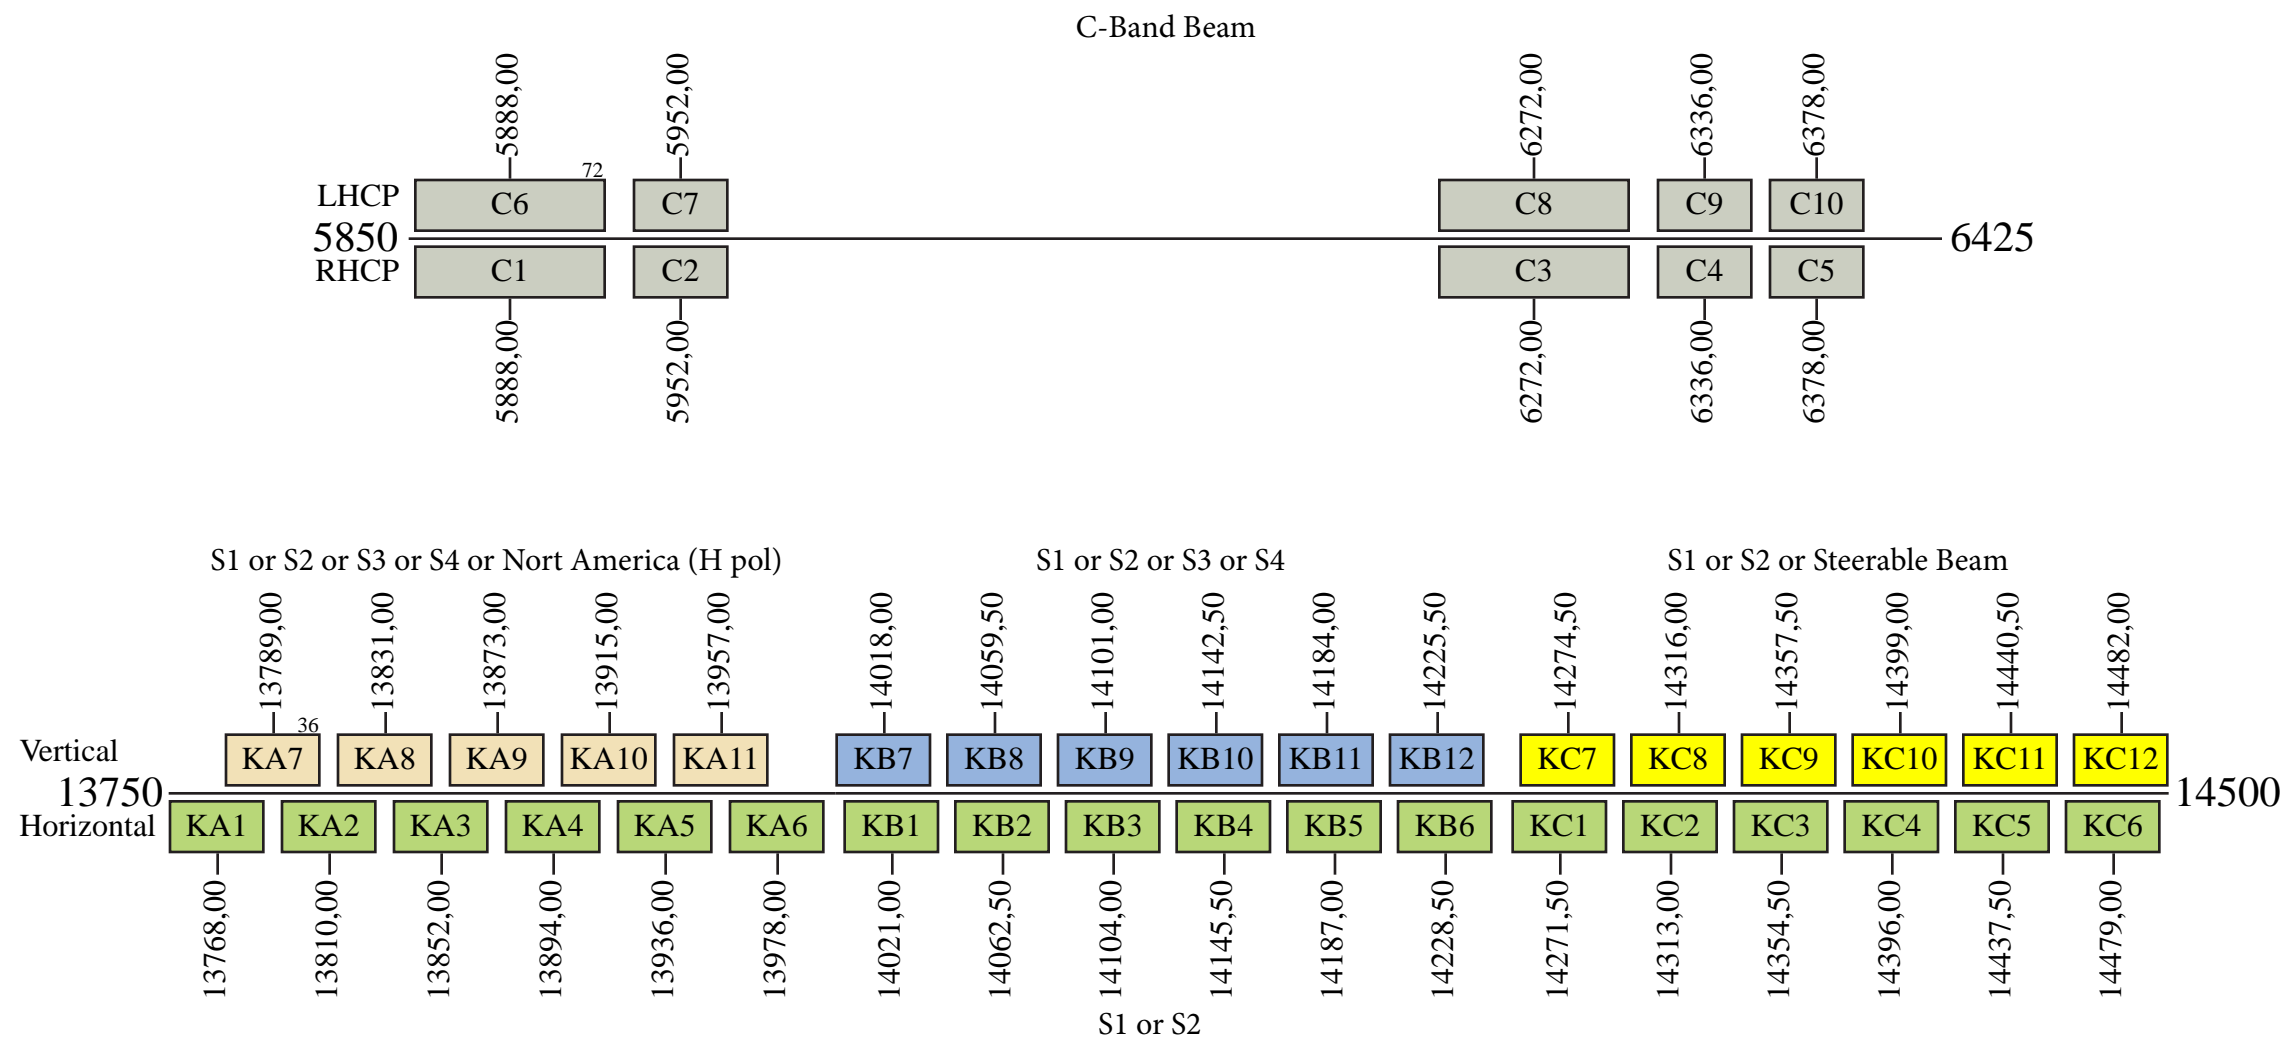

# Eutelsat 5 West A

## Frequency Plan

### Uplink

### Downlink

Beacon 1: 4199,50 L C-Band Beam  
 Beacon 2: 11699,90 V Global  
 Beacon 3a: 12501,00 H Widebeam  
 Beacon 3b: 12502,00 H Widebeam