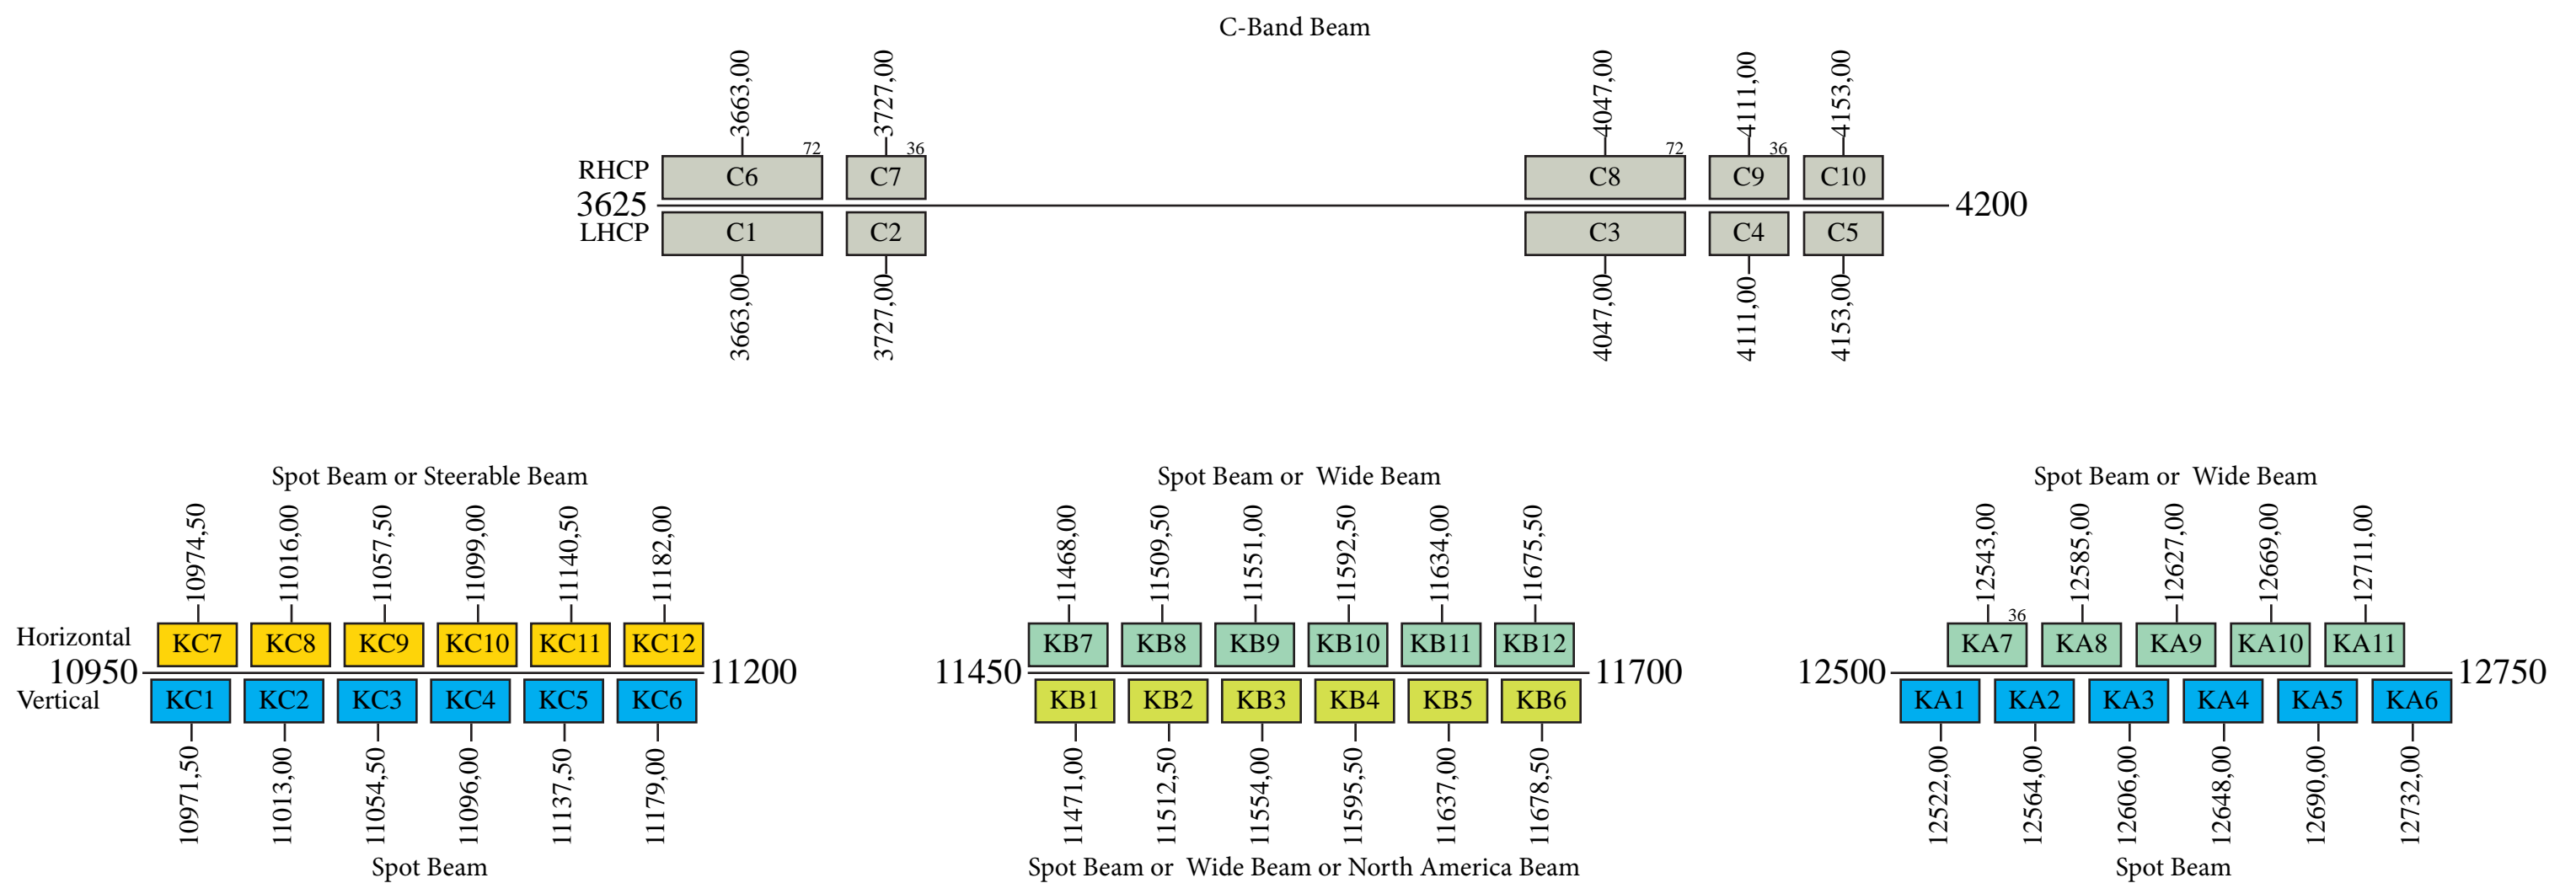

## Frequency Plan

### Downlink

Beacon 1: 4199,50 L C-Band Beam  
 Beacon 2: 11699,90 V Global  
 Beacon 3a: 12501,00 H Widebeam  
 Beacon 3b: 12502,00 H Widebeam