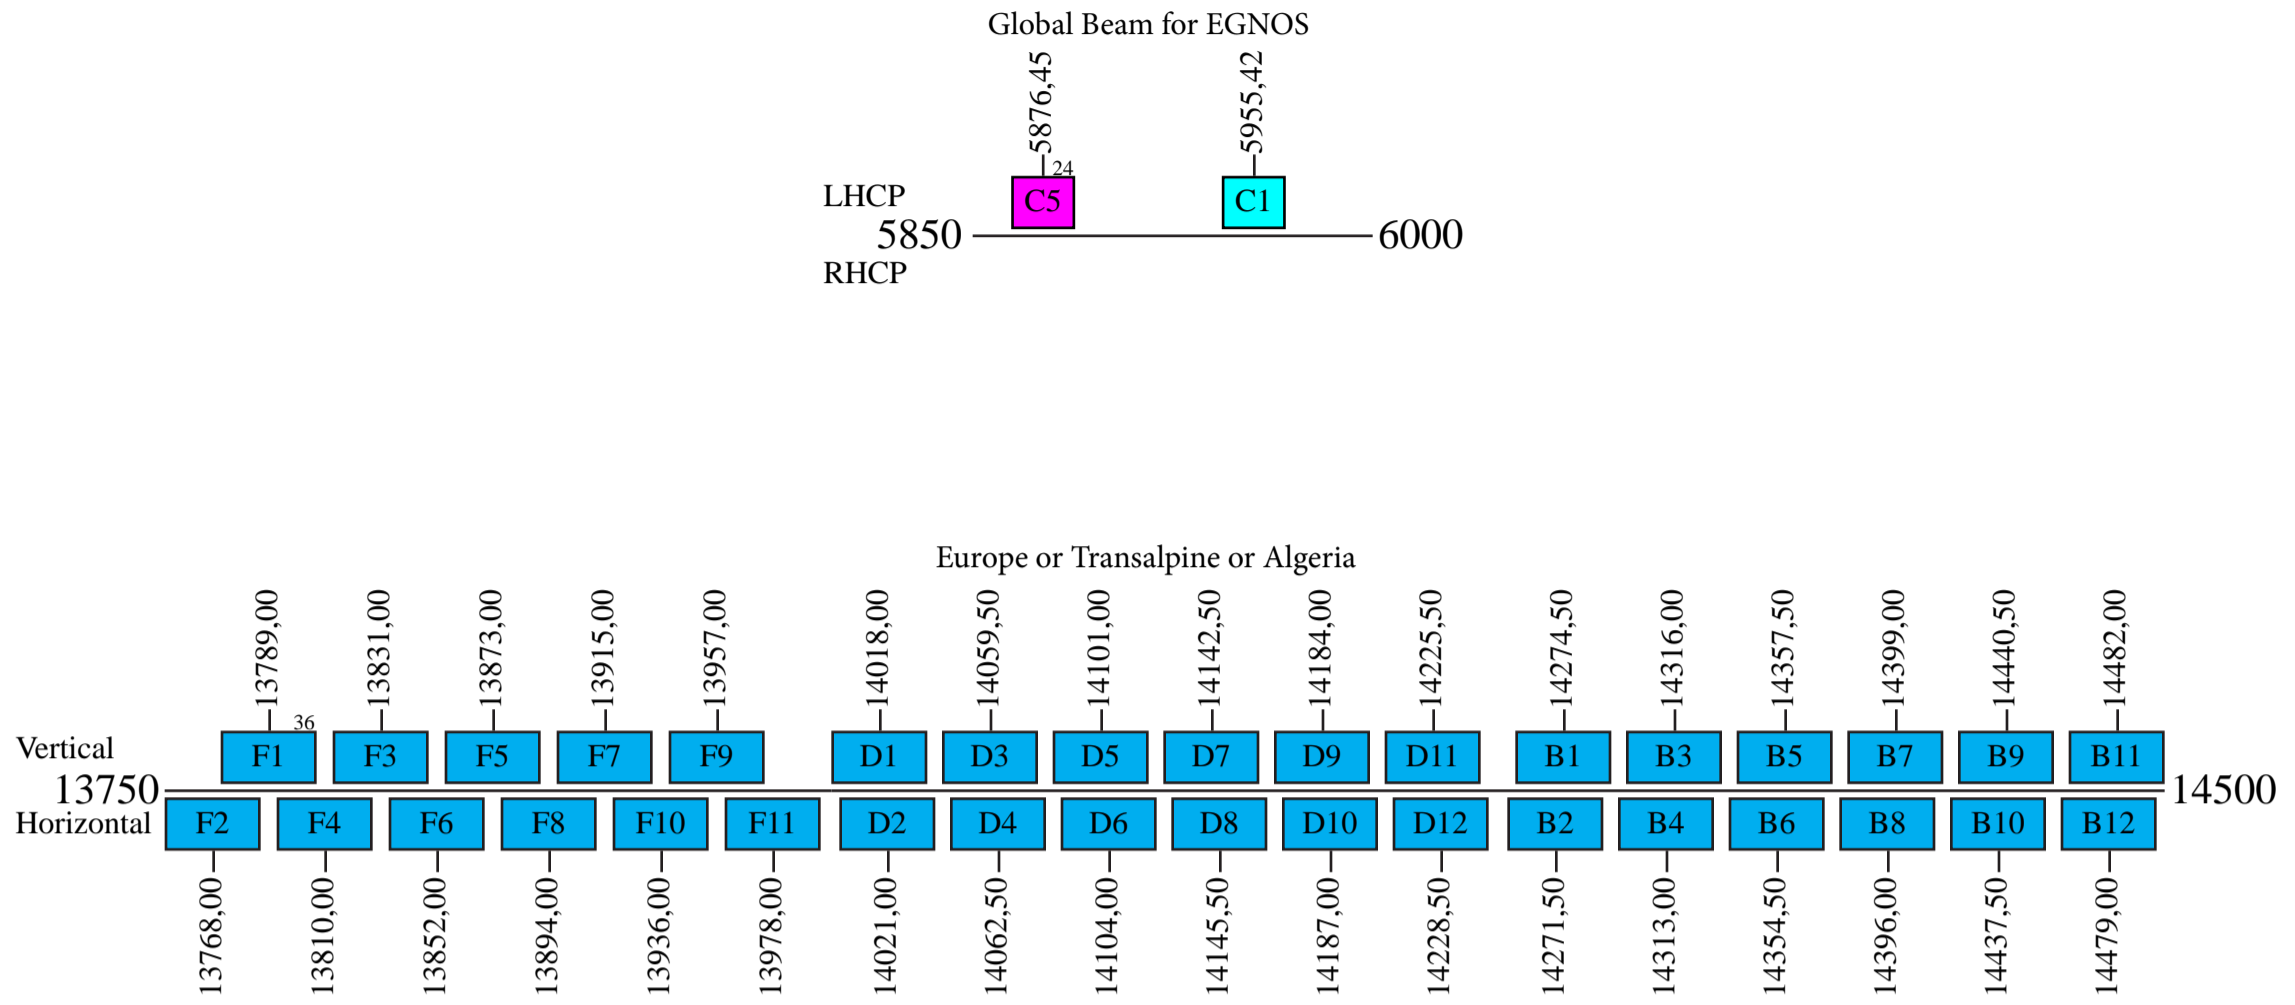

Eutelsat 5 West B

Provisional Frequency Plan

Uplink

Downlink

Command 1: 14251,00 R LEOP/Emergency
 Command 2: 14499,80 R LEOP/Emergency
 Telemetry 1a: 11198,80 L LEOP/Emergency
 Telemetry 1b: 11198,80 V On-Station
 Telemetry 2a: 11199,80 L LEOP/Emergency
 Telemetry 2b: 11199,80 V On-Station
 Telemetry 3a: 12501,00 L LEOP/Emergency
 Telemetry 3b: 12501,00 H On-Station
 Telemetry 4a: 12502,00 L LEOP/Emergency
 Telemetry 4b: 12502,00 H On-Station