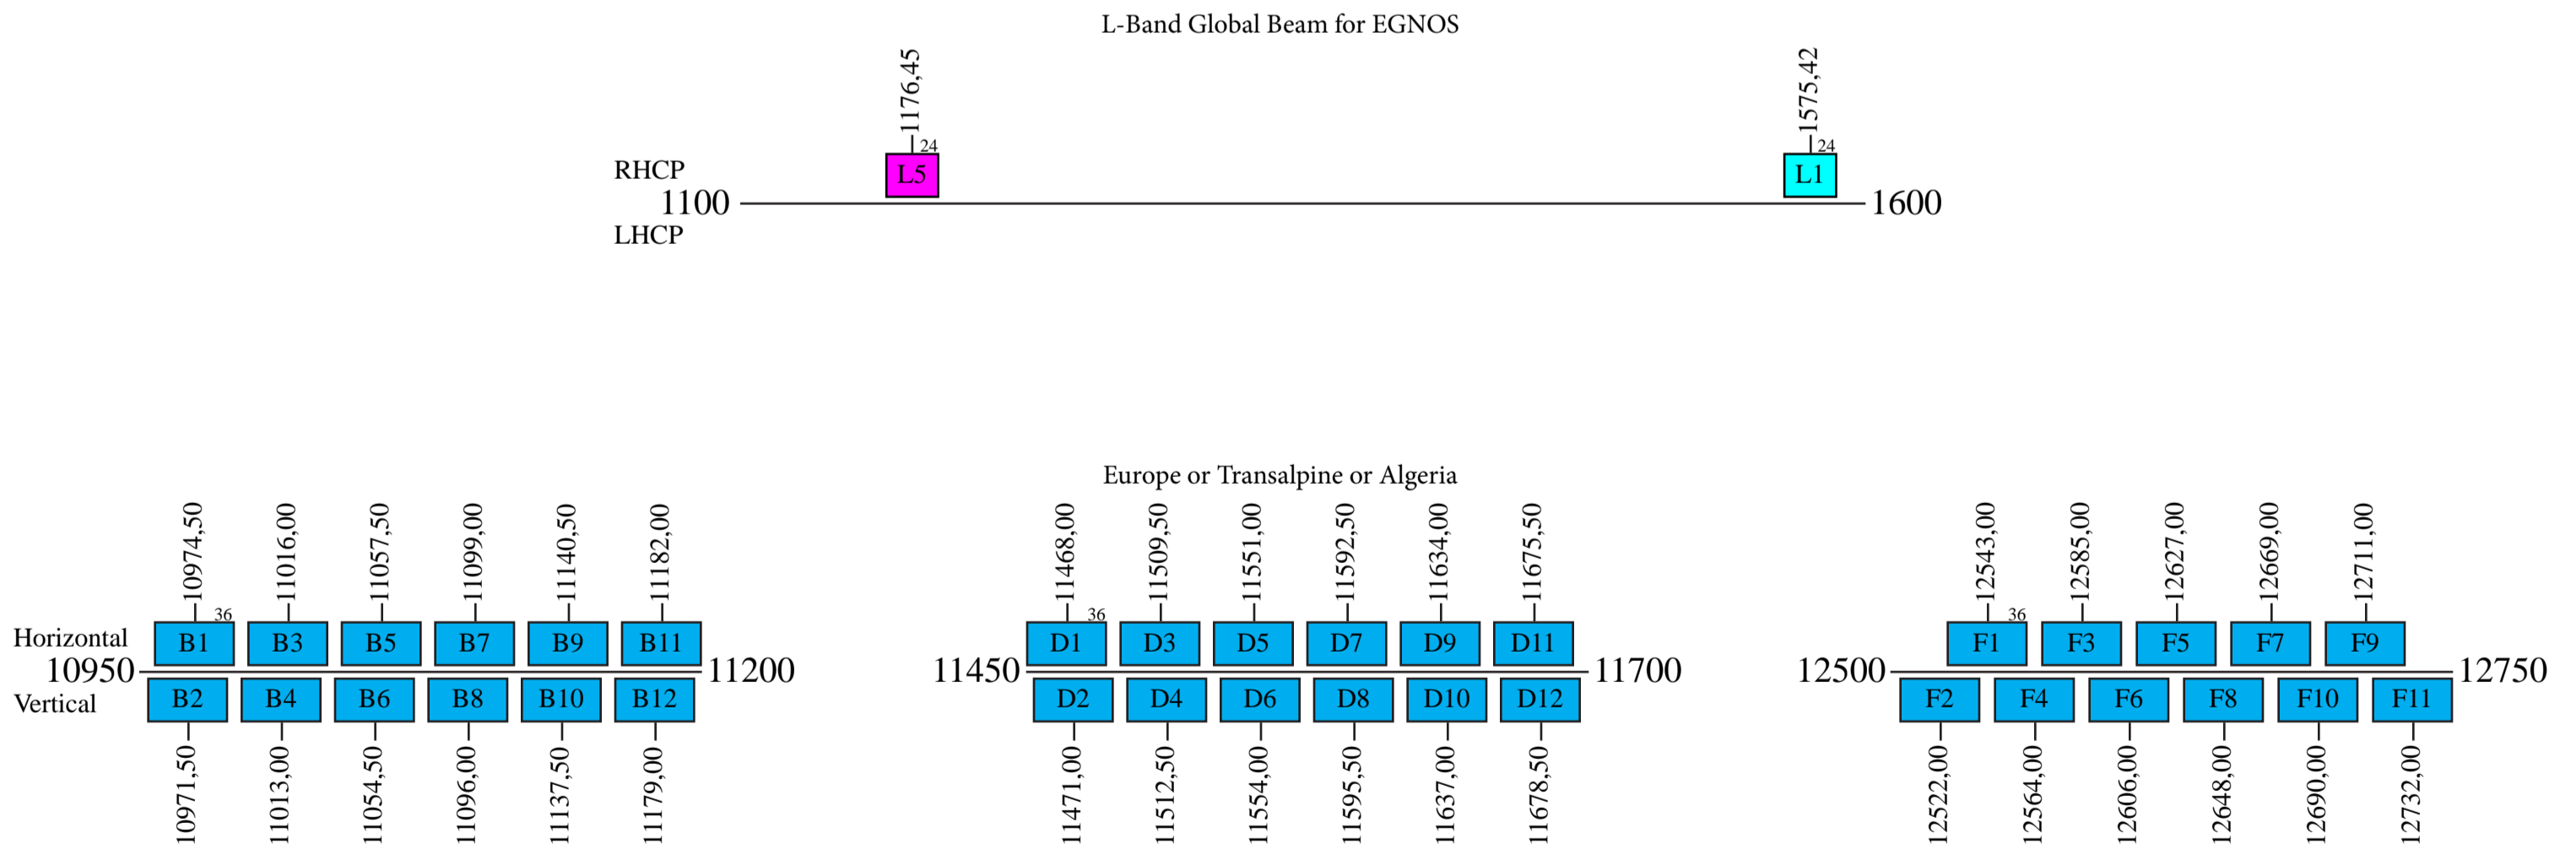

Eutelsat 5 West B

Provisional Frequency Plan

Uplink

Downlink

Command 1: 14251,00 R LEOP/Emergency
 Command 2: 14499,80 R LEOP/Emergency
 Telemetry 1a: 11198,80 L LEOP/Emergency
 Telemetry 1b: 11198,80 V On-Station
 Telemetry 2a: 11199,80 L LEOP/Emergency
 Telemetry 2b: 11199,80 V On-Station
 Telemetry 3a: 12501,00 L LEOP/Emergency
 Telemetry 3b: 12501,00 H On-Station
 Telemetry 4a: 12502,00 L LEOP/Emergency
 Telemetry 4b: 12502,00 H On-Station